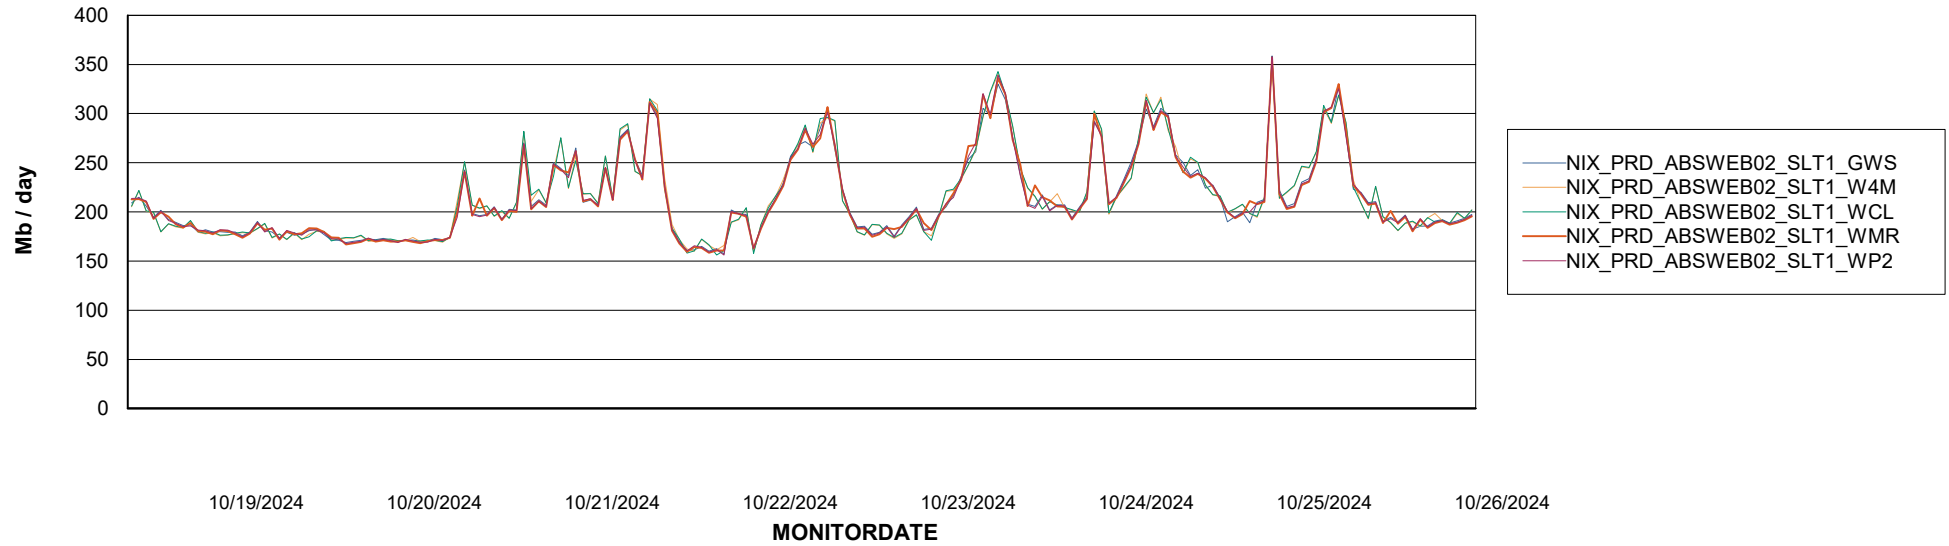

ABSSolute Web Component Services

Avg memory used per ABS Web component