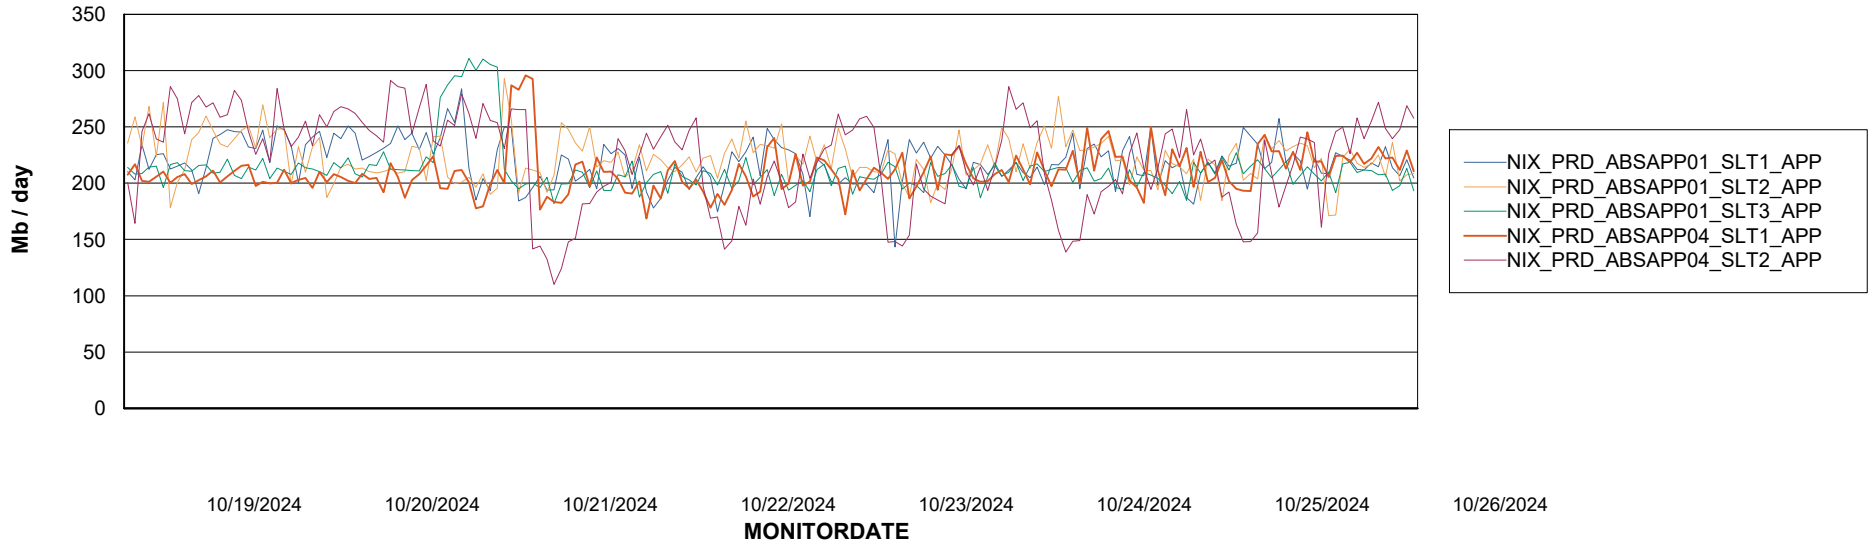

ABSSolute Application Server Services

Avg memory used per ABS Server Service