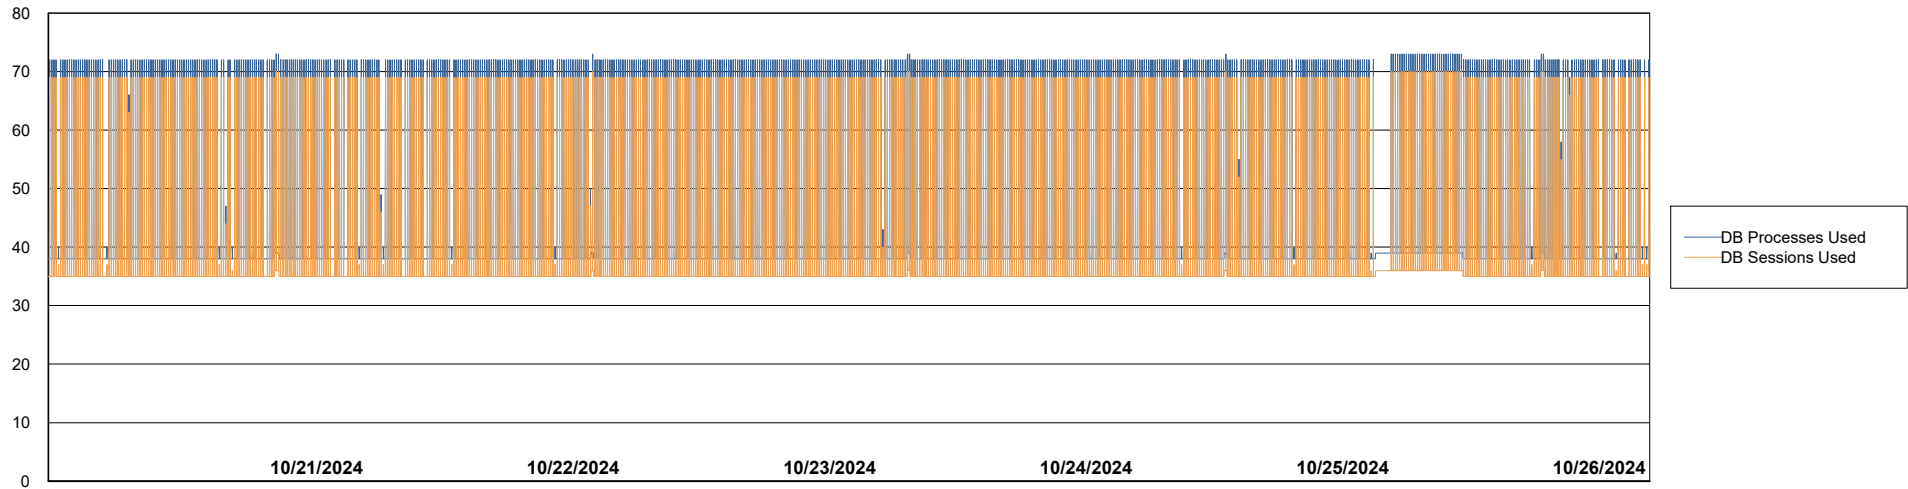

Database Performance NIX_PRD_ABSD02_HSBABS1

DB Processes Max 300