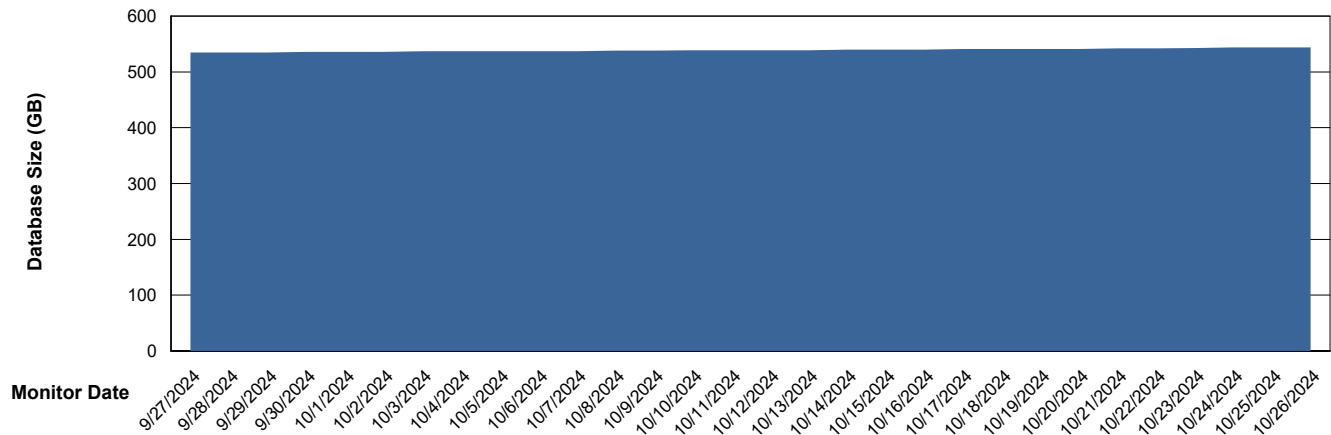

DATABASE SIZE NIX_PRD_ABSDB01_ABS1

Database growth over last month