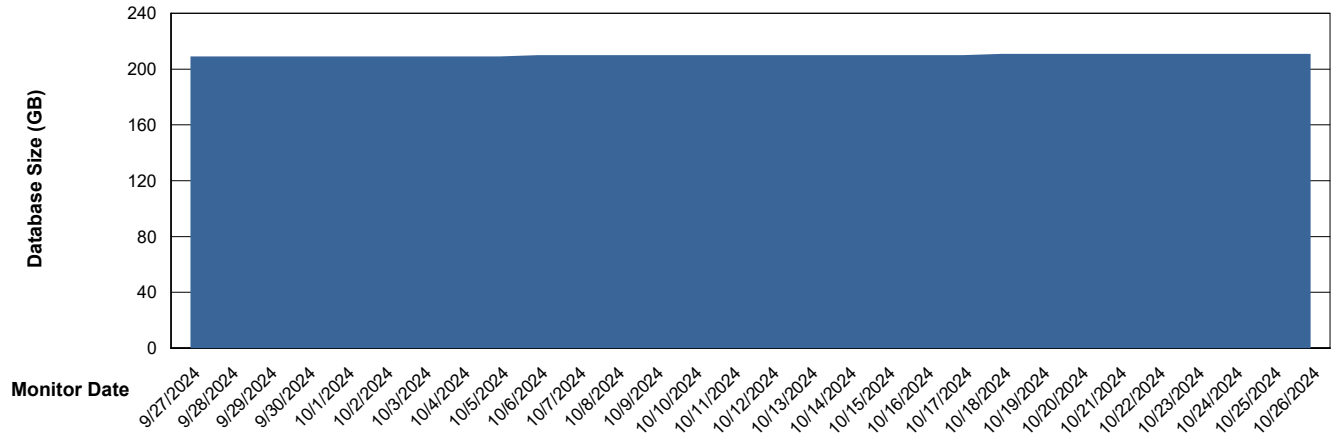

DATABASE SIZE NIX_PRD_ABSBI_ABS1

Database growth over last month