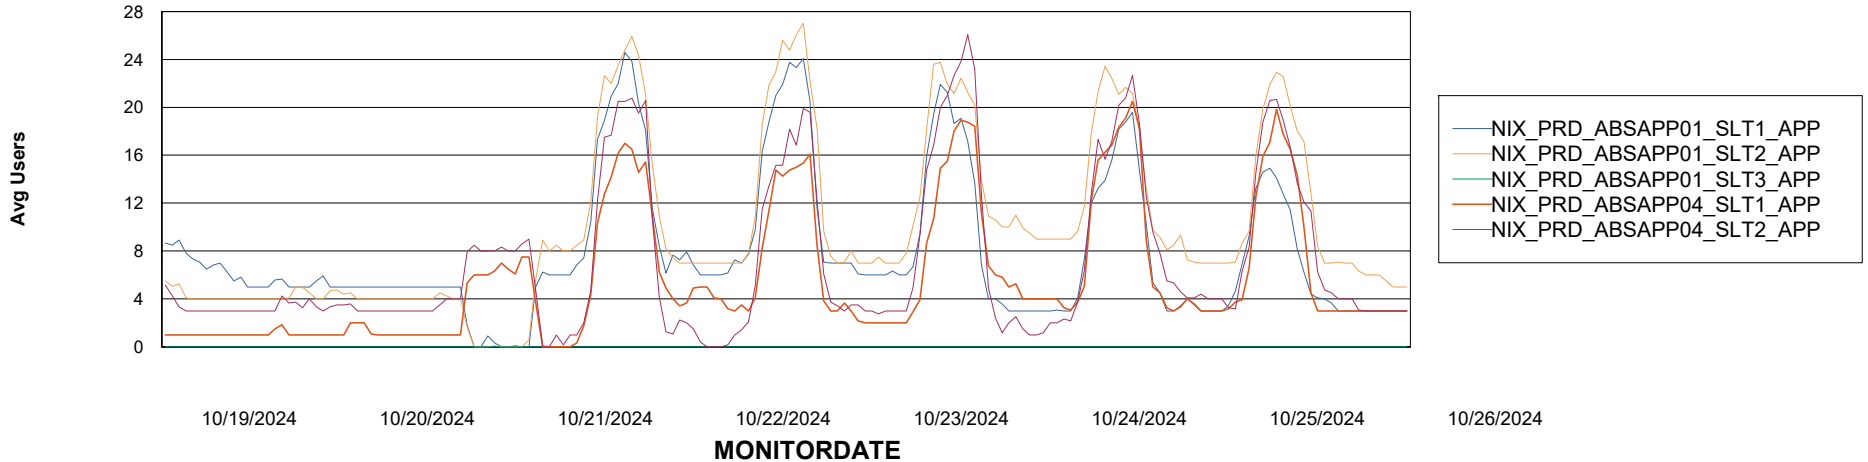

Avg users per day per ABS server