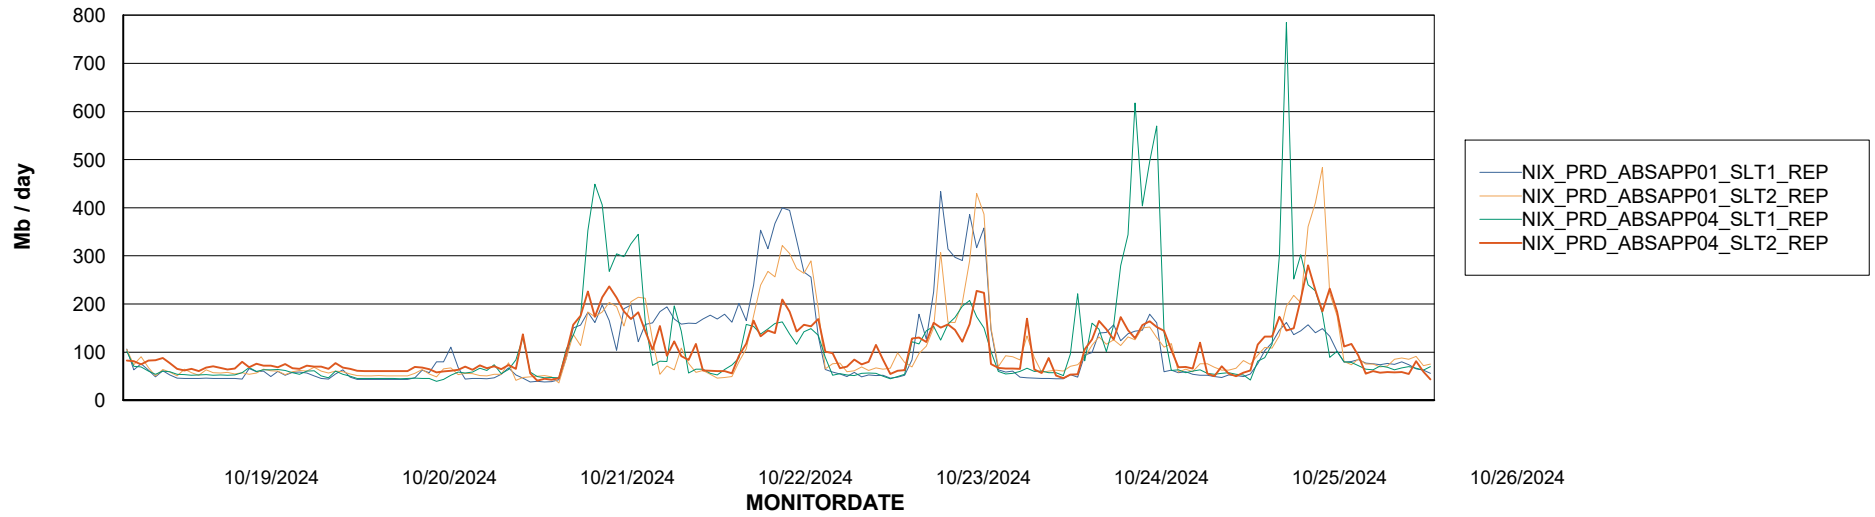

Avg memory used per ABS Server Service

Avg users per day per ABS server

Weekly SLA Customer Report

Customer NIX_Production
Database ID 51

ABSSolute Application ReportServer Services

Avg memory used per ReportServer Service