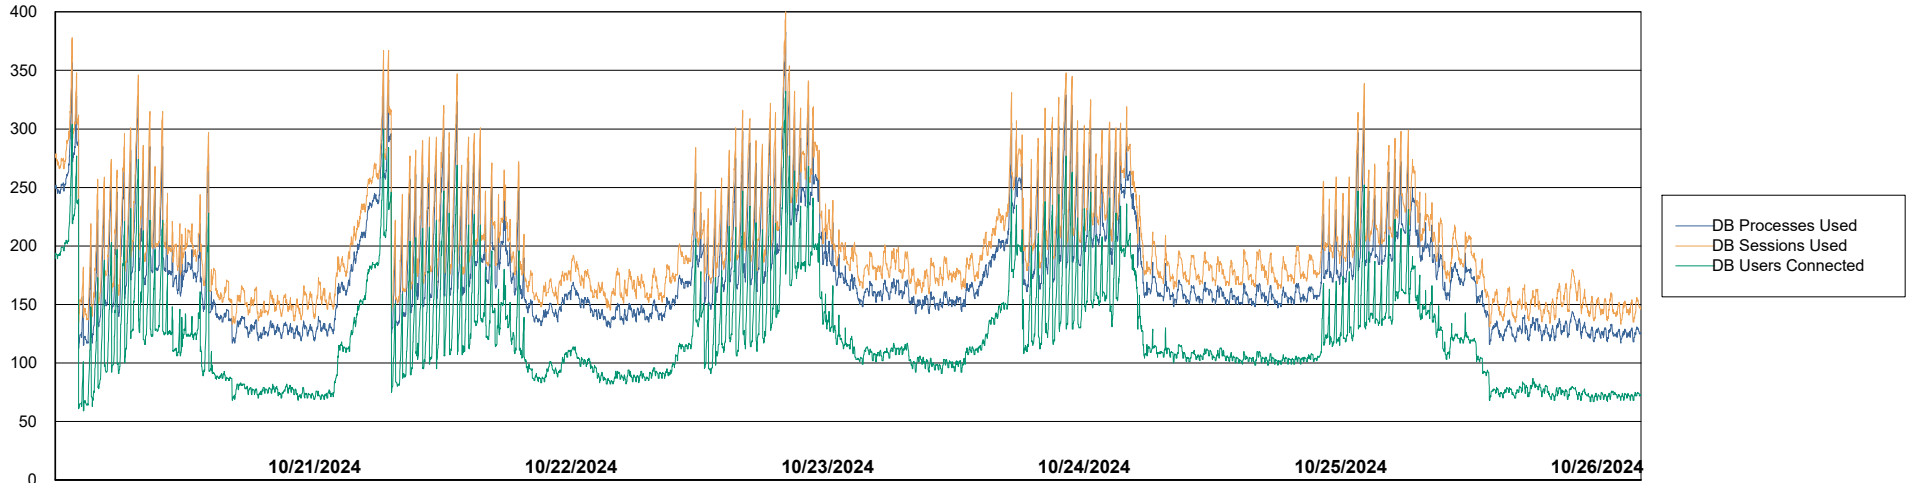

Weekly SLA Customer Report

Customer NIX_Production
Database ID 51

Database Performance NIX_PRD_ABSBI_ABS1

Weekly SLA Customer Report

Customer NIX_Production
Database ID 51

Database Performance NIX_PRD_ABSD01_ABS1