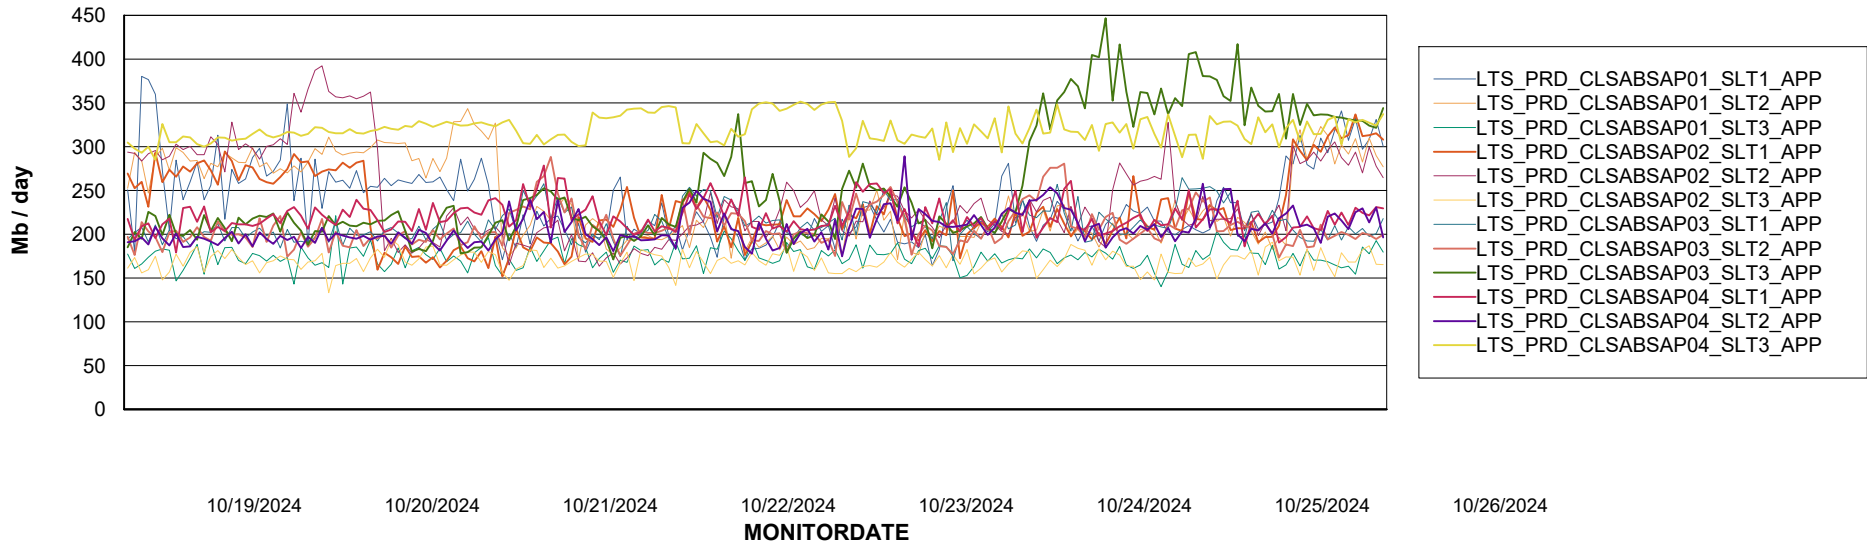

ABSSolute Application Server Services

Avg memory used per ABS Server Service