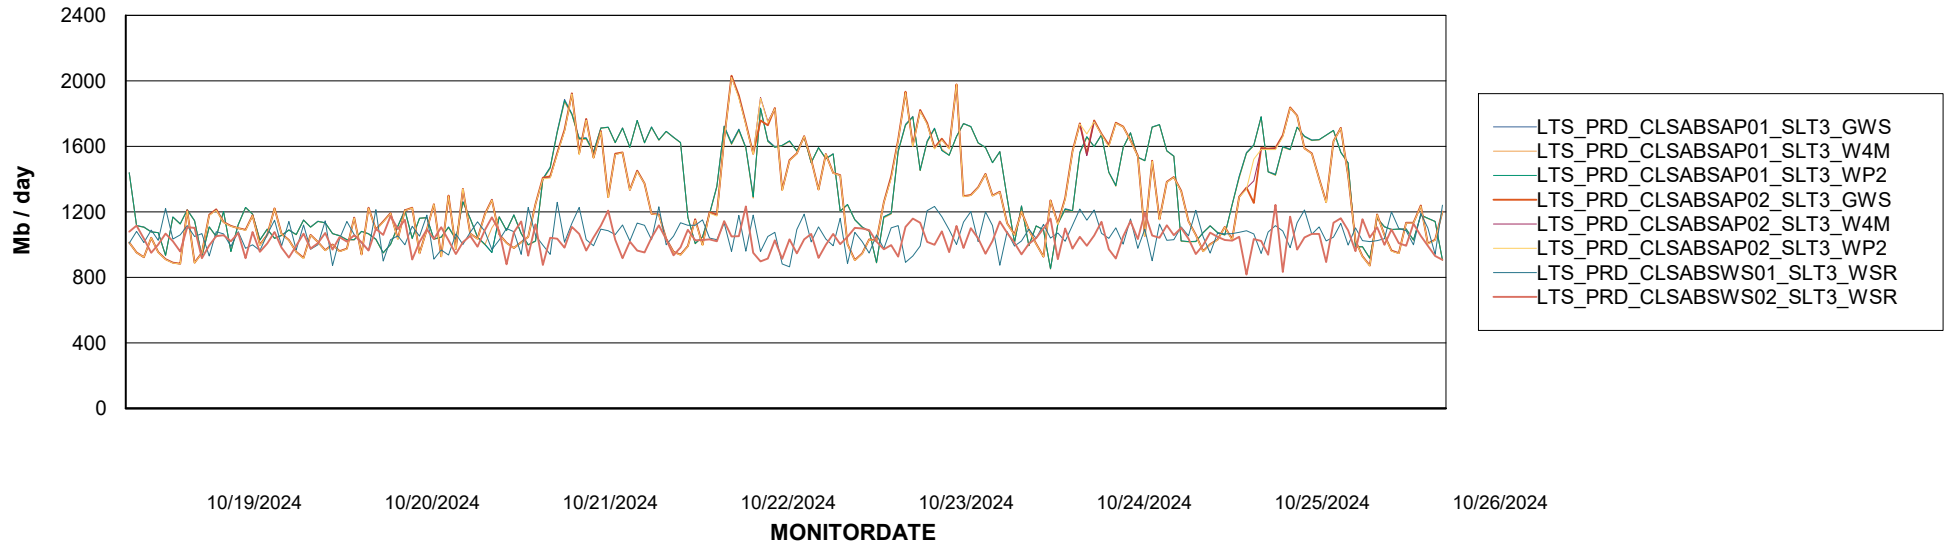

ABSolute Web Component Services

Avg memory used per ABS Web component