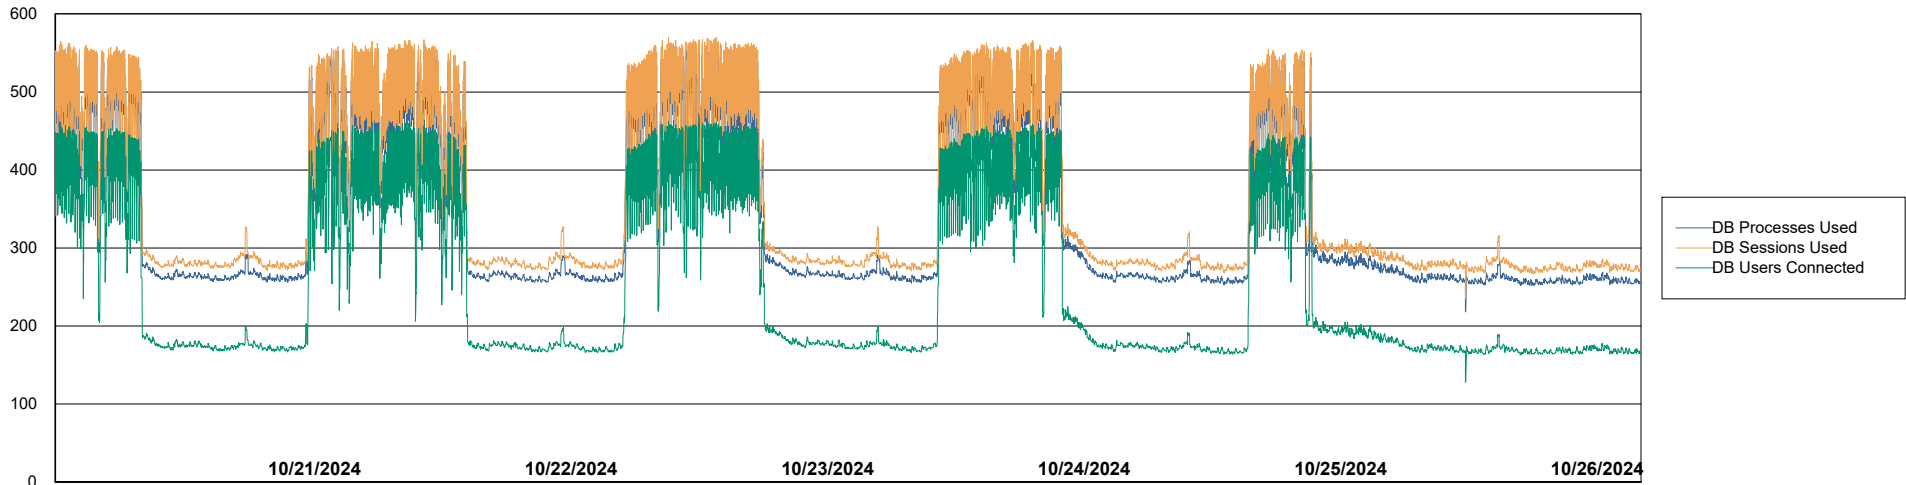

Database Performance LTS_PRD_CLSABSD01_ABS1