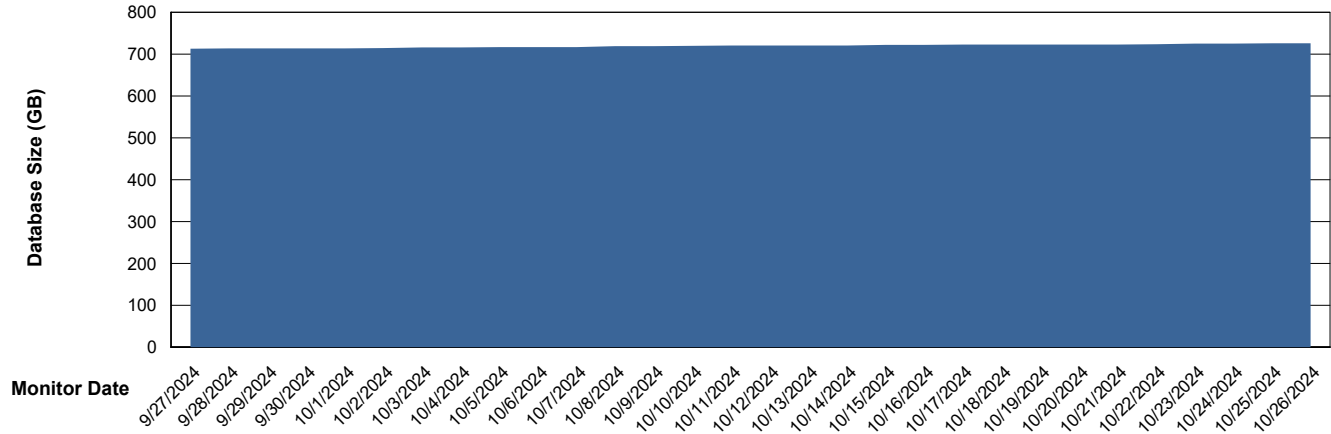

DATABASE SIZE LTS_PRD_CLSABSBI01_ABS1

Database growth over last month