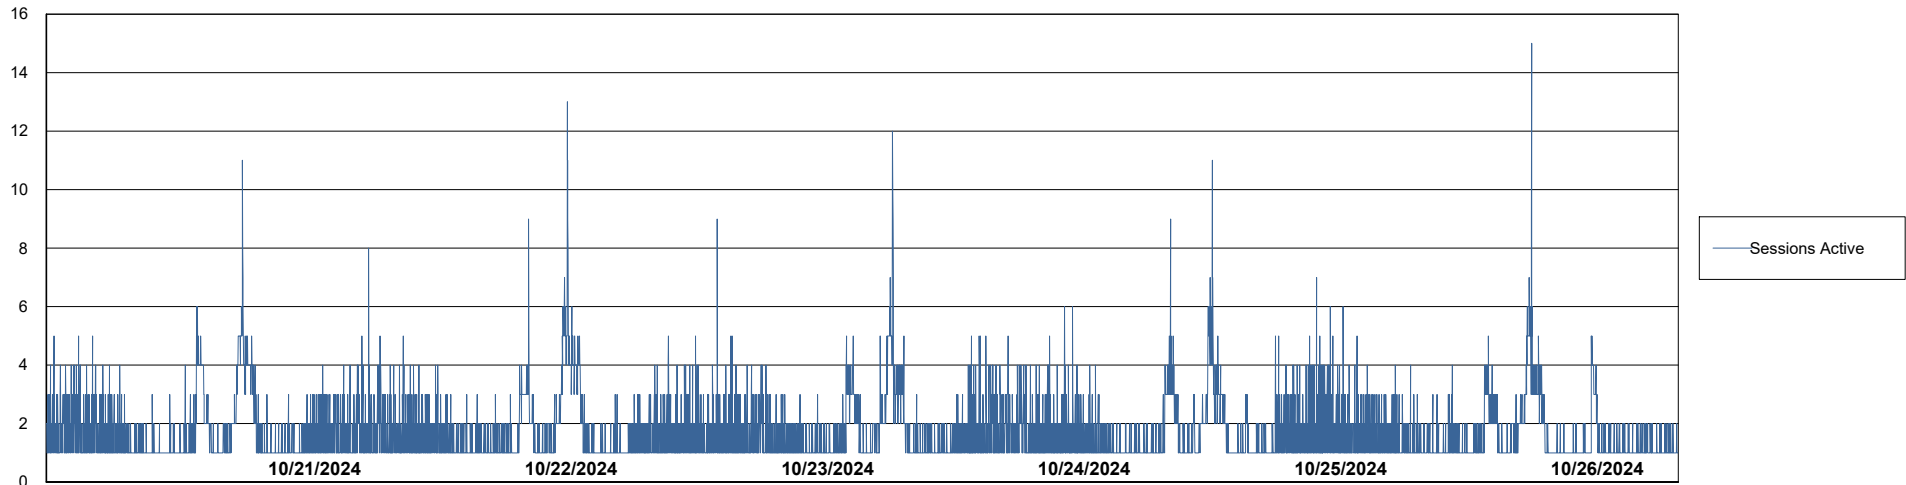

Database Performance LTS_PRD_CLSABSD01_ABS1