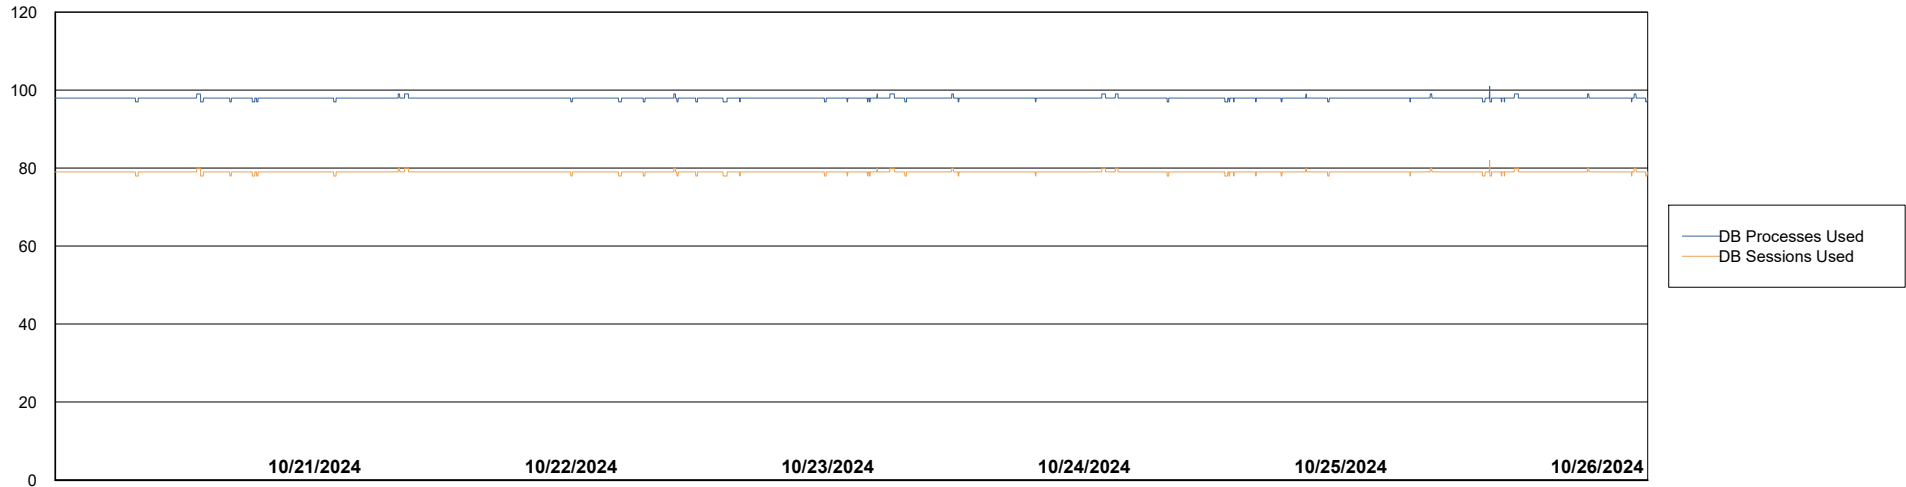

# Weekly SLA Customer Report

Customer LTS(CleanLease)\_Production  
Database ID 126

Database Performance LTS\_PRD\_CLSABSD02\_HSBABS1

DB Processes Max 0  
DB Processes Max 4  
DB Processes Max 1,000