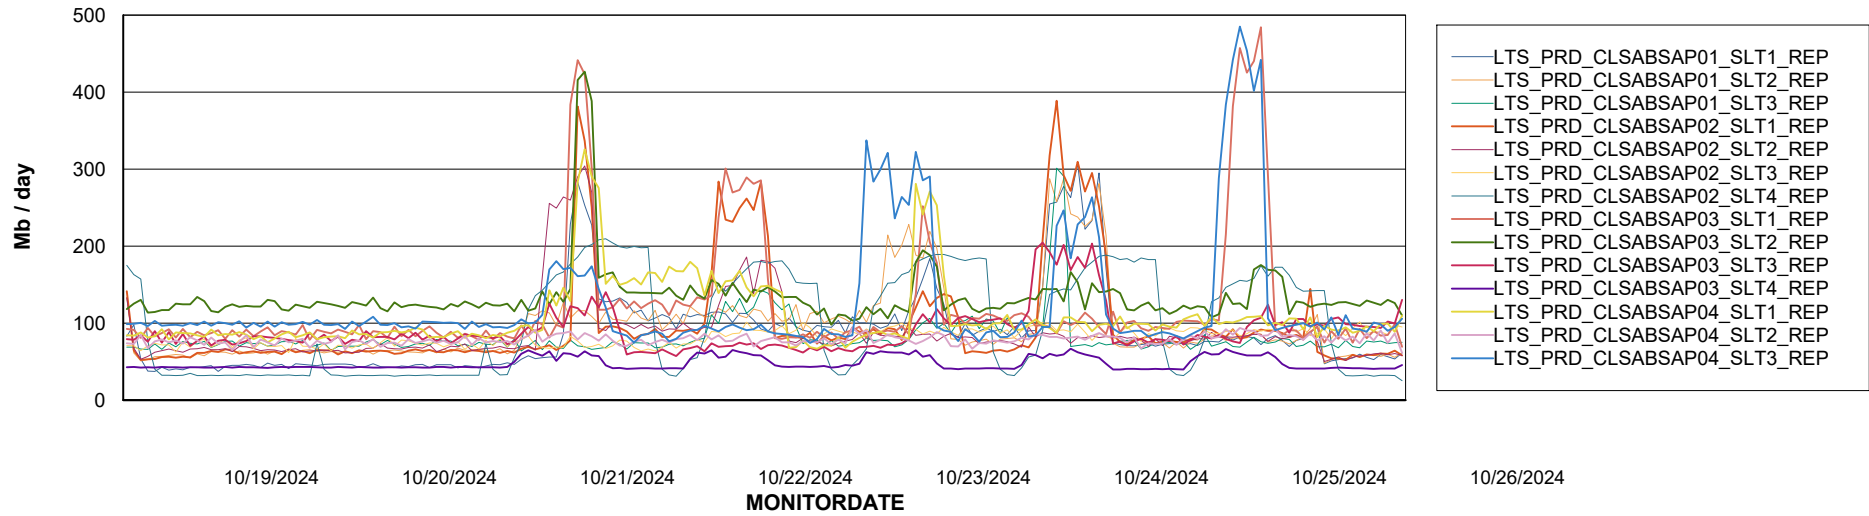

ABSSolute Application ReportServer Services

Avg memory used per ReportServer Service