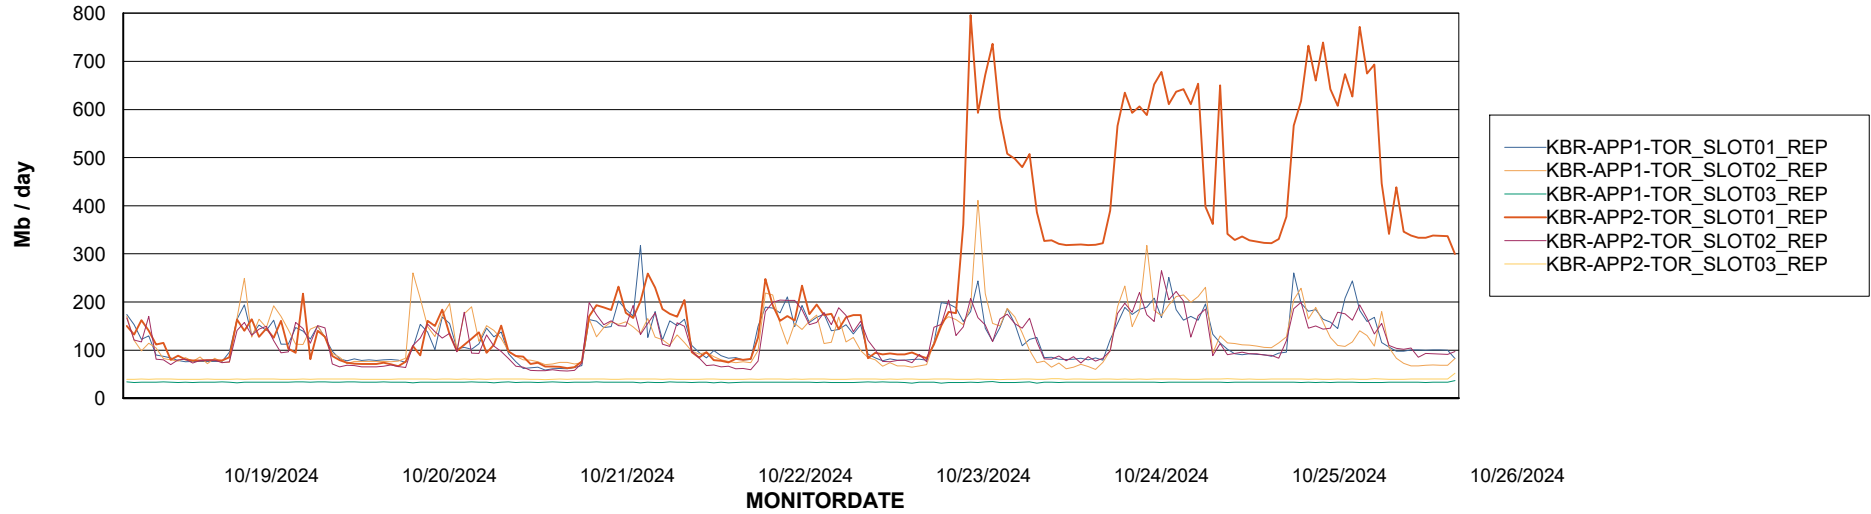

ABSSolute Application ReportServer Services

Avg memory used per ReportServer Service