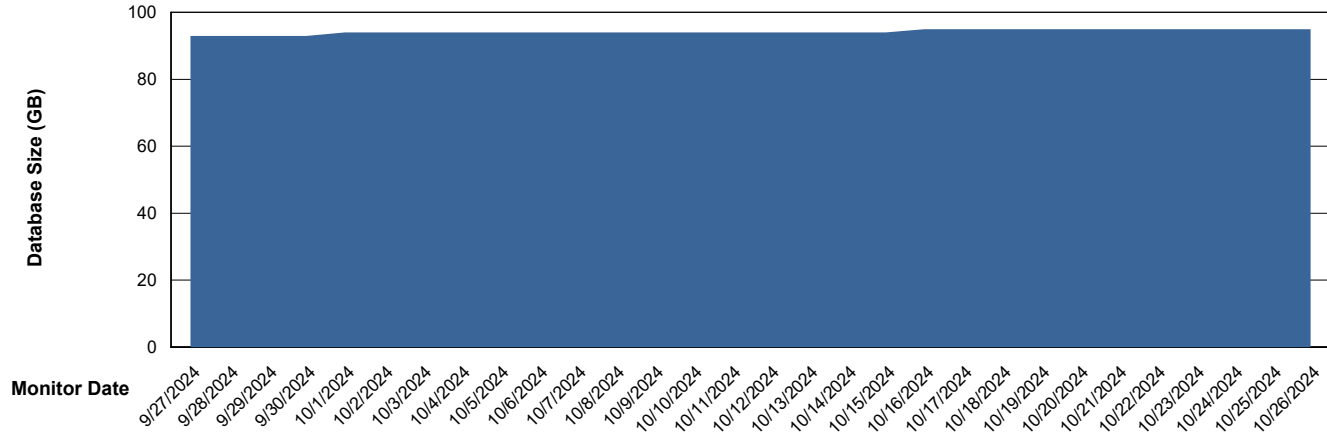

DATABASE SIZE KBR-BI-TOR_PROD_ABS1

Database growth over last month