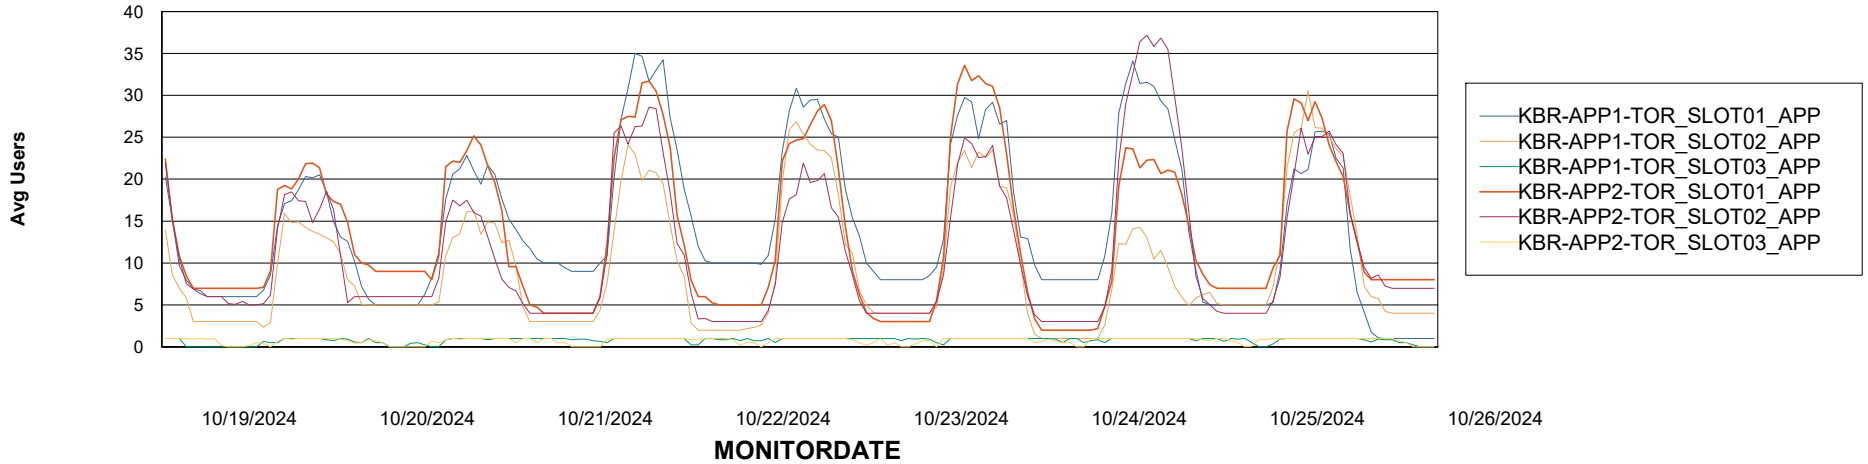

Avg users per day per ABS server