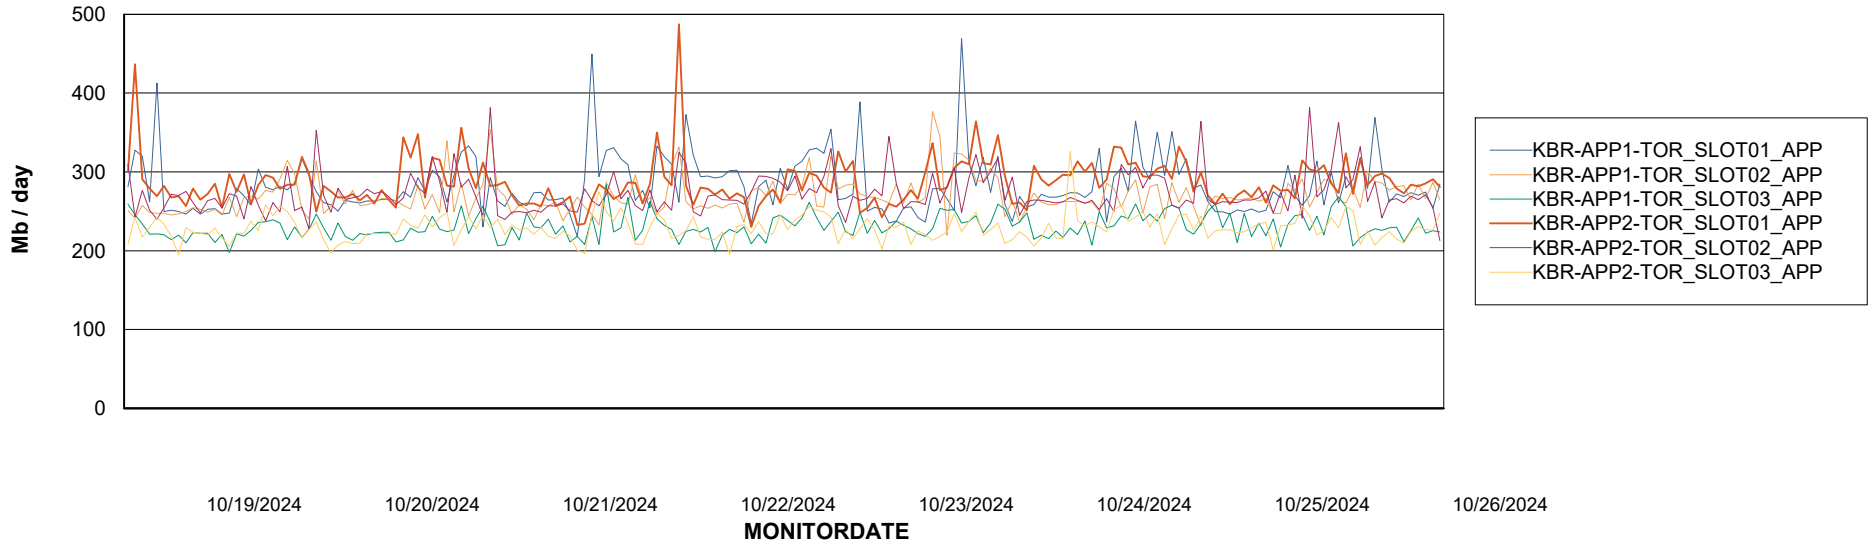

ABSSolute Application Server Services

Avg memory used per ABS Server Service