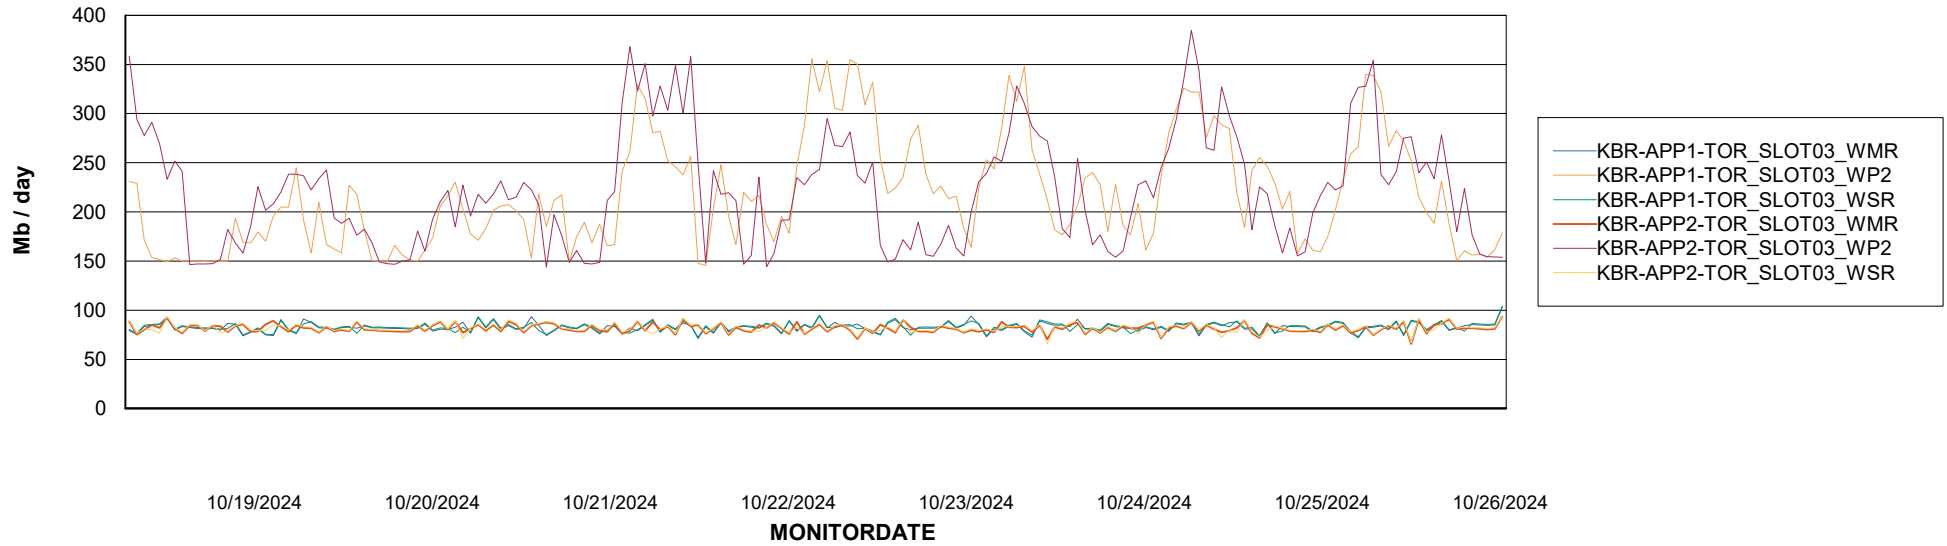

ABSSolute Web Component Services

Avg memory used per ABS Web component