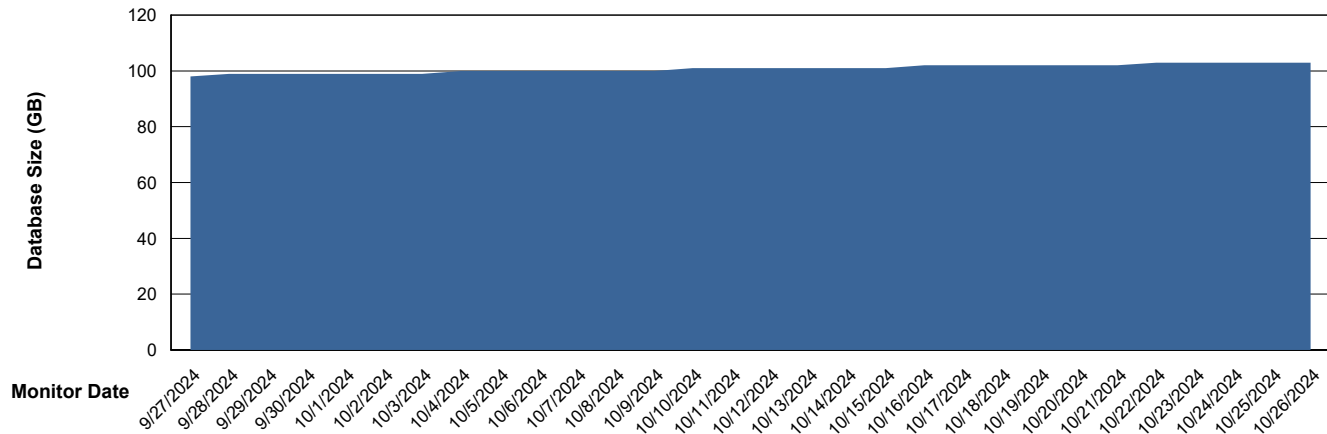

DATABASE SIZE KBR-DBS1-TOR_PROD_ABS1

Database growth over last month