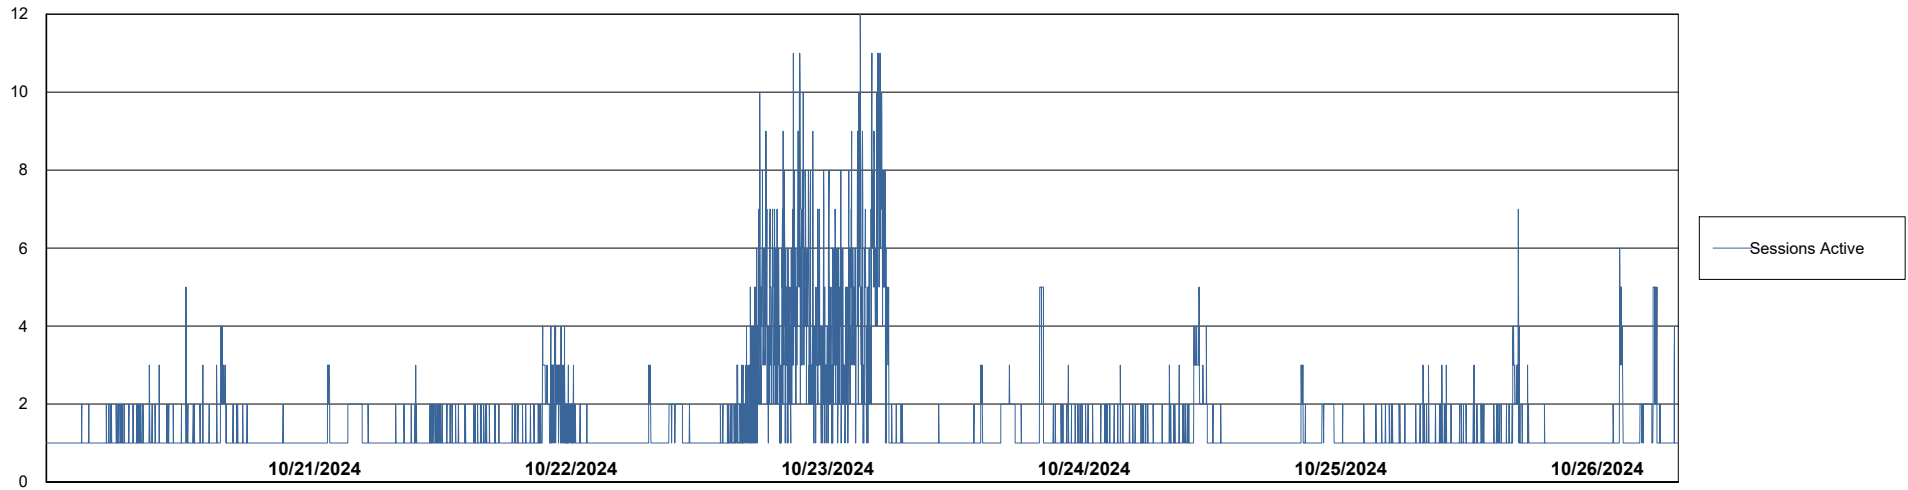

Database Performance KBR-DBS1-TOR_PROD_ABS1