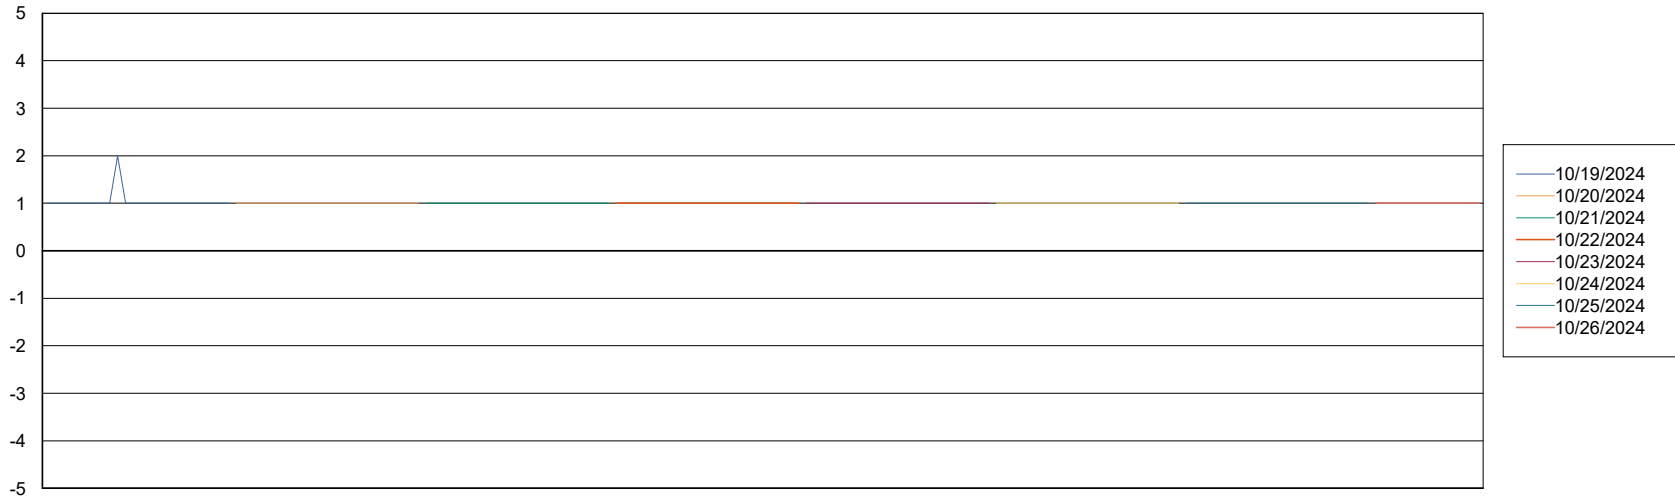

Standby Database Health KBR OCI TOR Production

Recovery lag for last 7 days