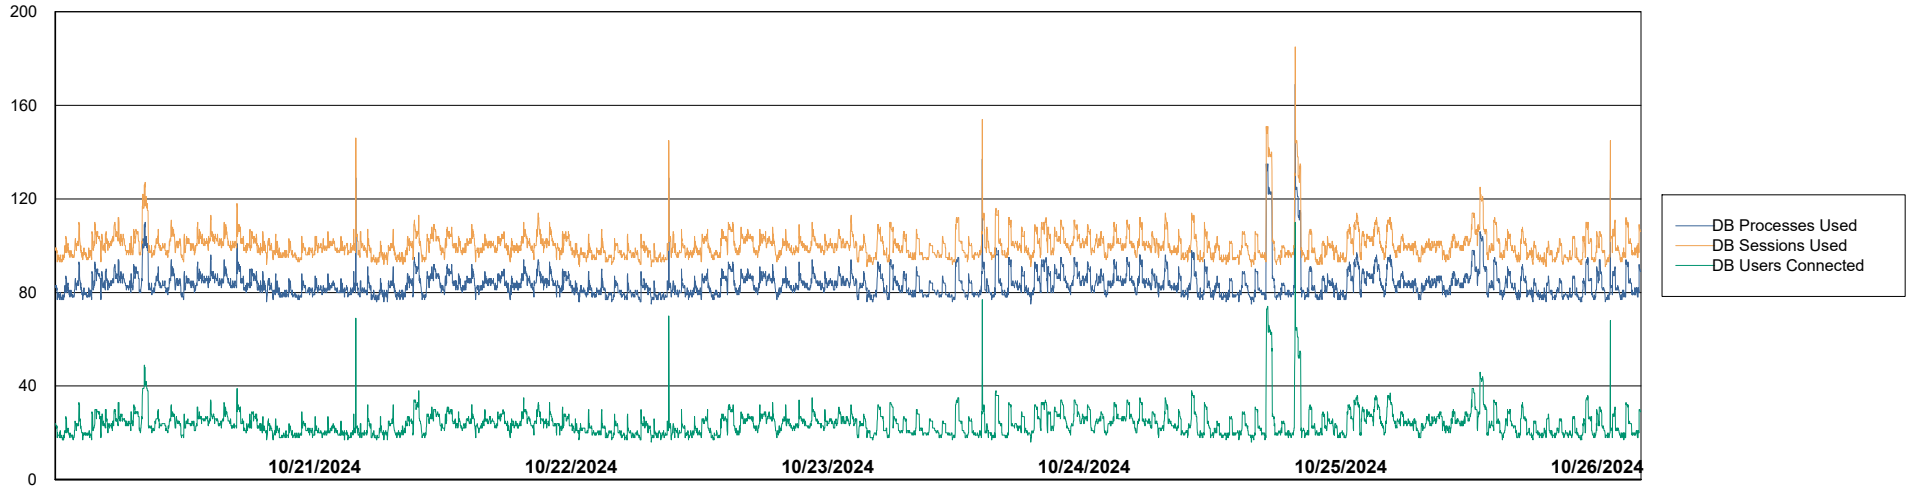

Database Performance KBR-BI-TOR_PROD_ABS1