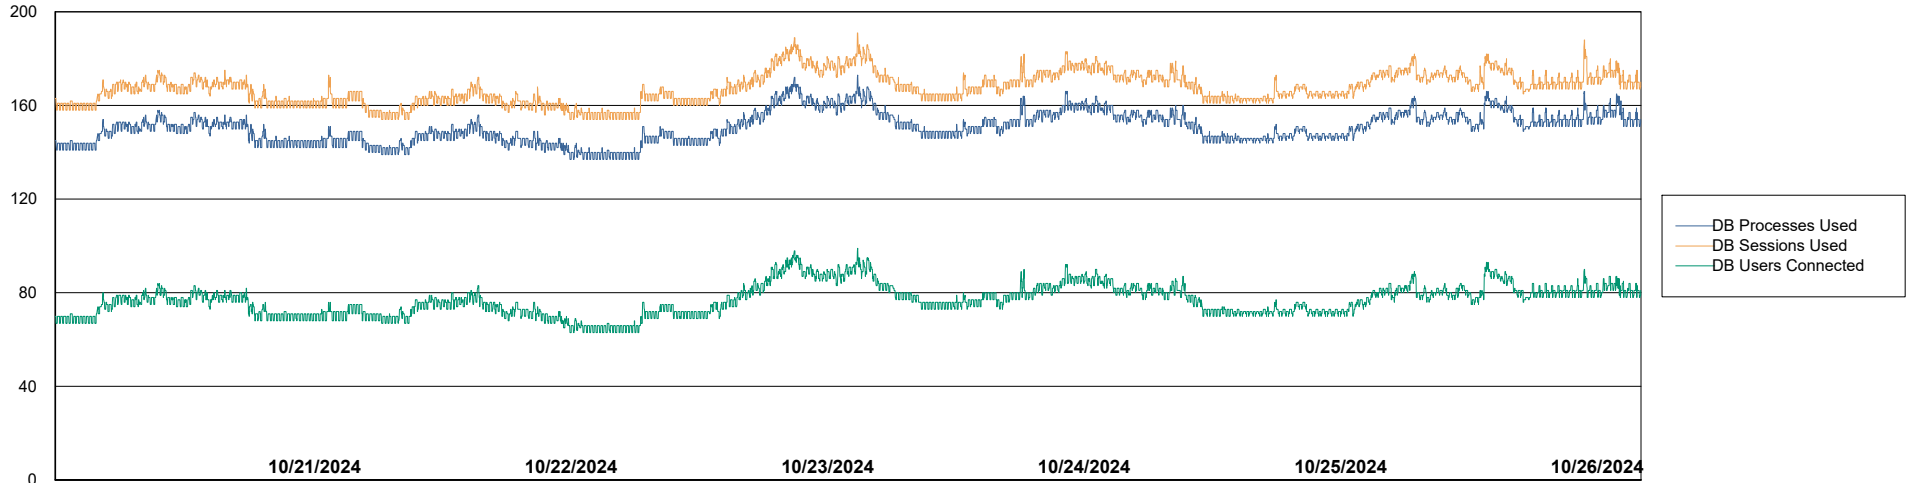

Database Performance KBR-DBS1-TOR_PROD_ABS1