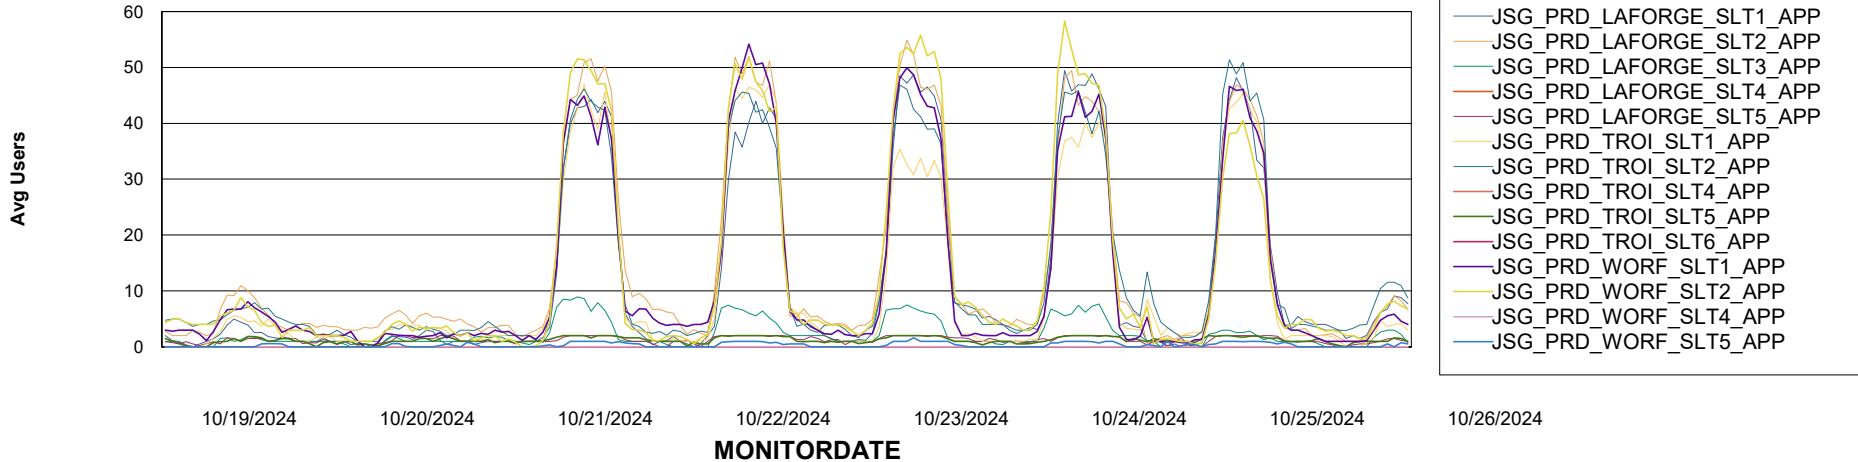

Avg users per day per ABS server