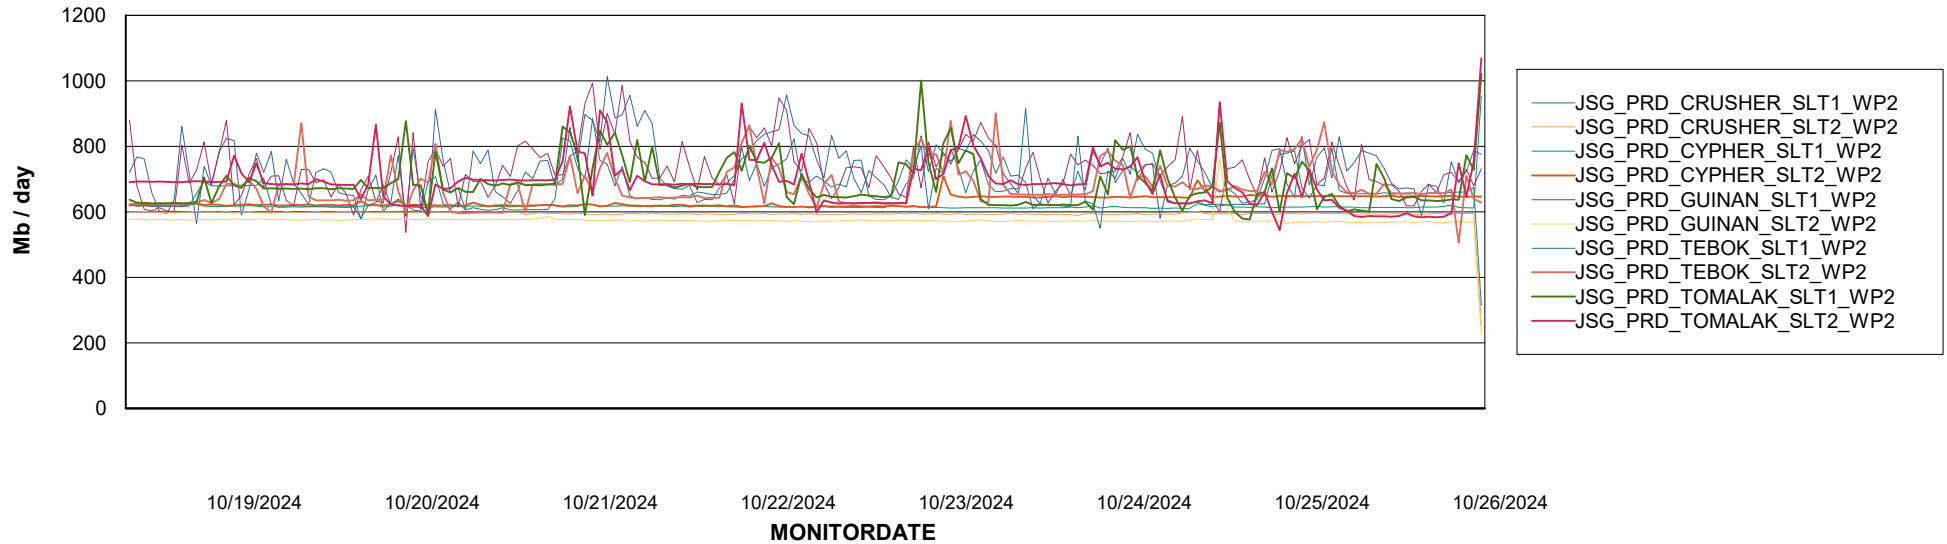

Avg memory used per ReportServer Service

Weekly SLA Customer Report

Customer JSG_Production (24/7)
Database ID 102

ABSSolute Web Component Services

Avg memory used per ABS Web component

Weekly SLA Customer Report