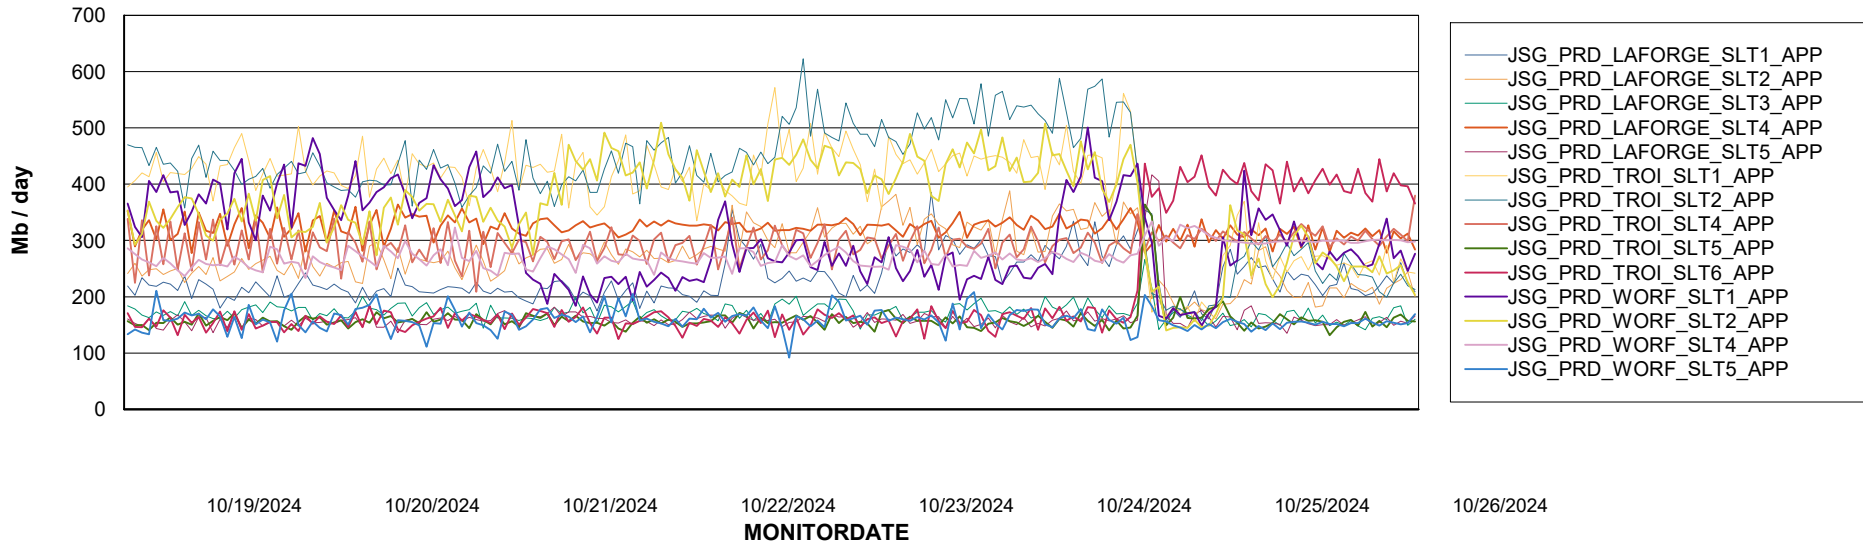

ABSSolute Application Server Services

Avg memory used per ABS Server Service