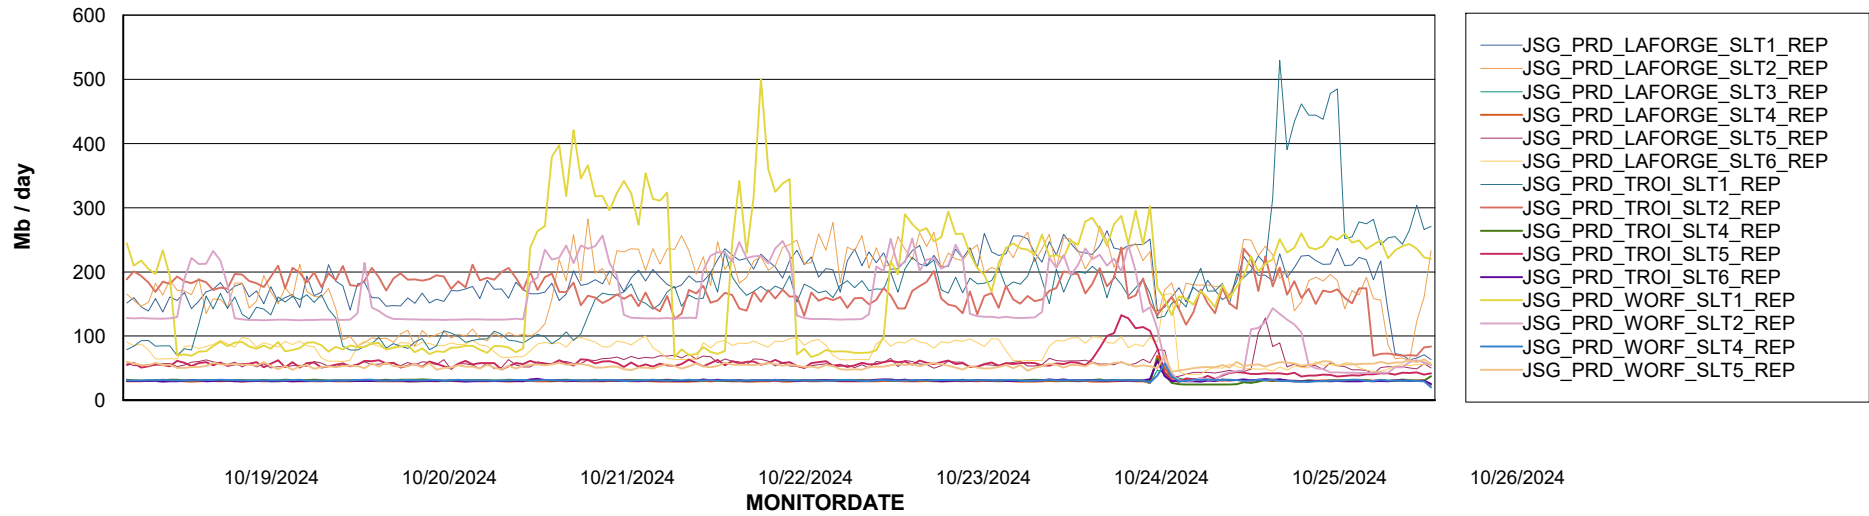

ABSSolute Application ReportServer Services

Avg memory used per ReportServer Service