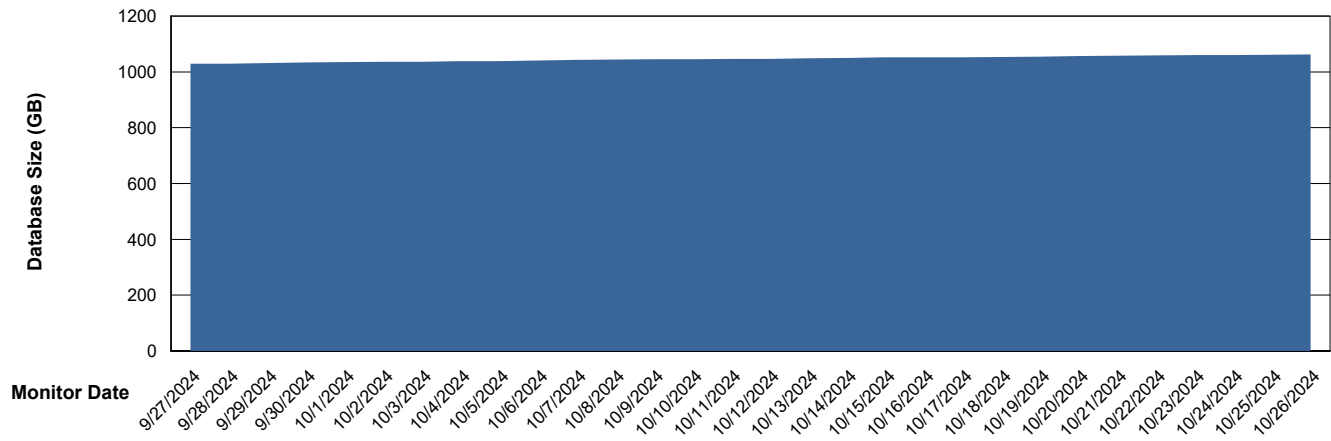

Customer JSG_Production (24/7)
Database ID 102

DATABASE SIZE JSG_PRD_BASHIR_DB_ABS1

Database growth over last month

DATABASE SIZE JSG_PRD_RIKER_DB_HSBABS1

Database growth over last month

Weekly SLA Customer Report