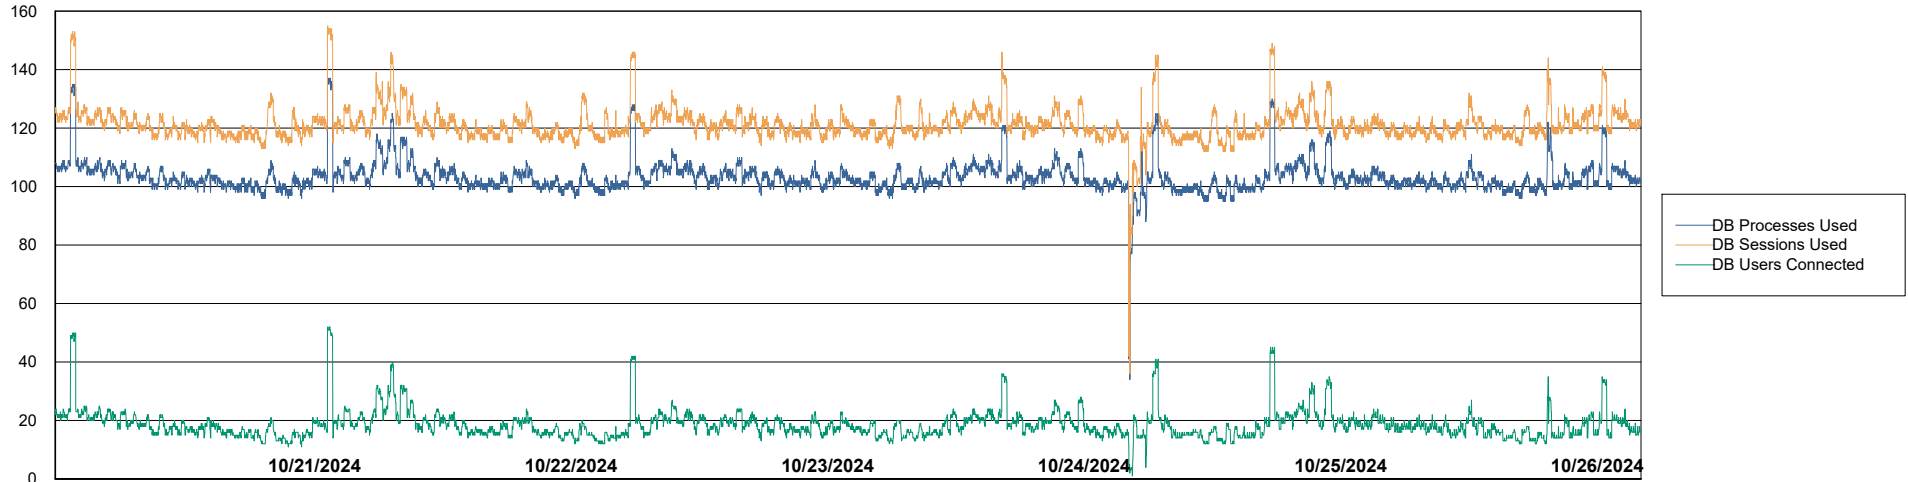

Database Performance JSG_PRD_BASHIR_DB_ABS1