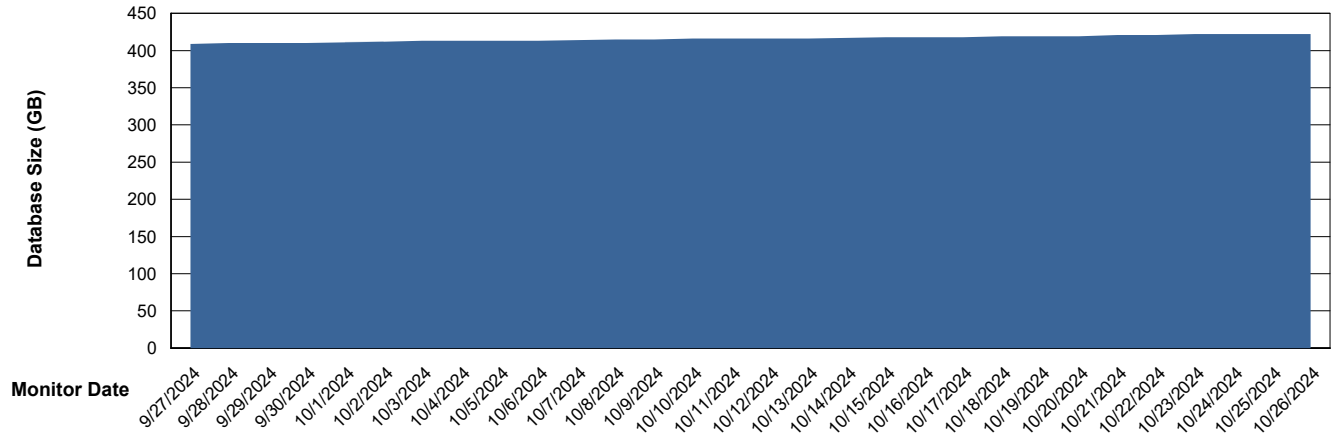

DB Processes Max 4
DB Processes Max 0
DB Processes Max 1,000

Weekly SLA Customer Report

Customer JSG_Production (24/7)
Database ID 102

Database Performance JSG_PRD_RIKER_DB_HSBABS1

Weekly SLA Customer Report

Customer JSG_Production (24/7)
Database ID 102

DATABASE SIZE JSG_PRD_BASHIR_DB_ABS1

Database growth over last month

DATABASE SIZE JSG_PRD_RIKER_DB_HSBABS1

Database growth over last month

Weekly SLA Customer Report