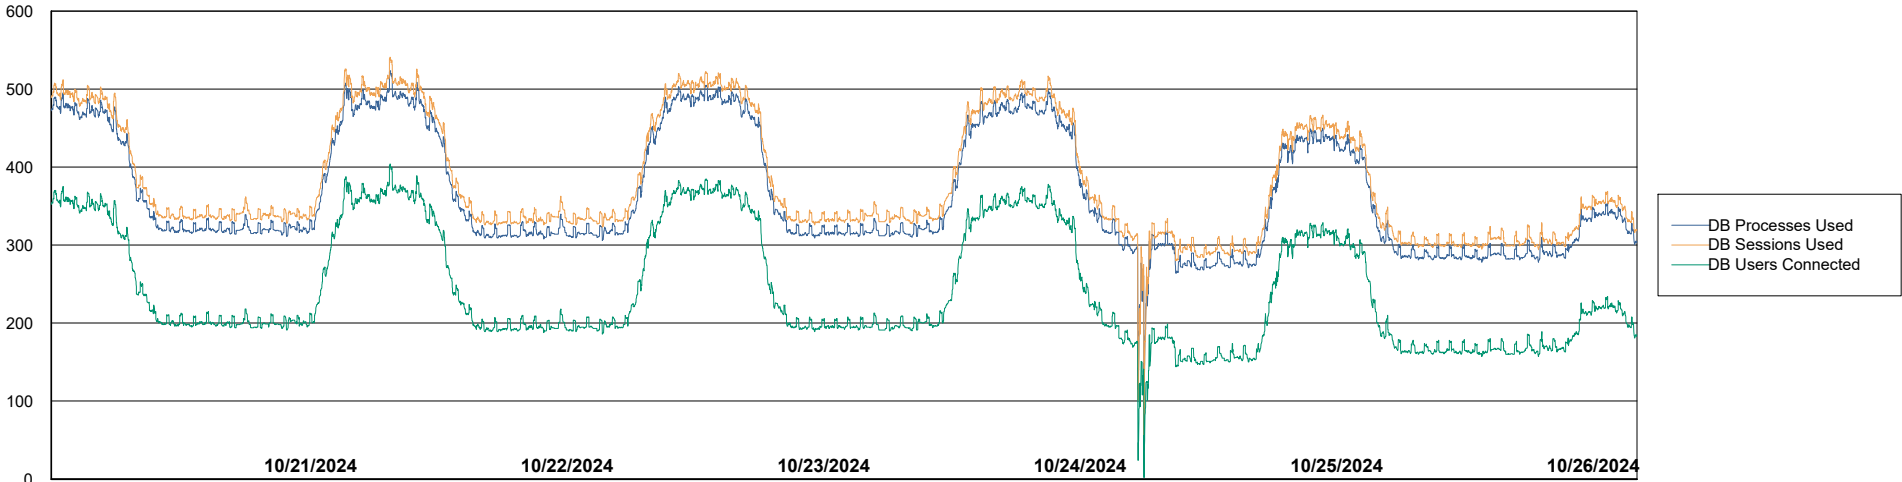

DB Processes Max 4
DB Processes Max 0
DB Processes Max 1,000

Weekly SLA Customer Report

Customer JSG_Production (24/7)
Database ID 102

Database Performance JSG_PRD_RIKER_DB_HSBABS1

Weekly SLA Customer Report