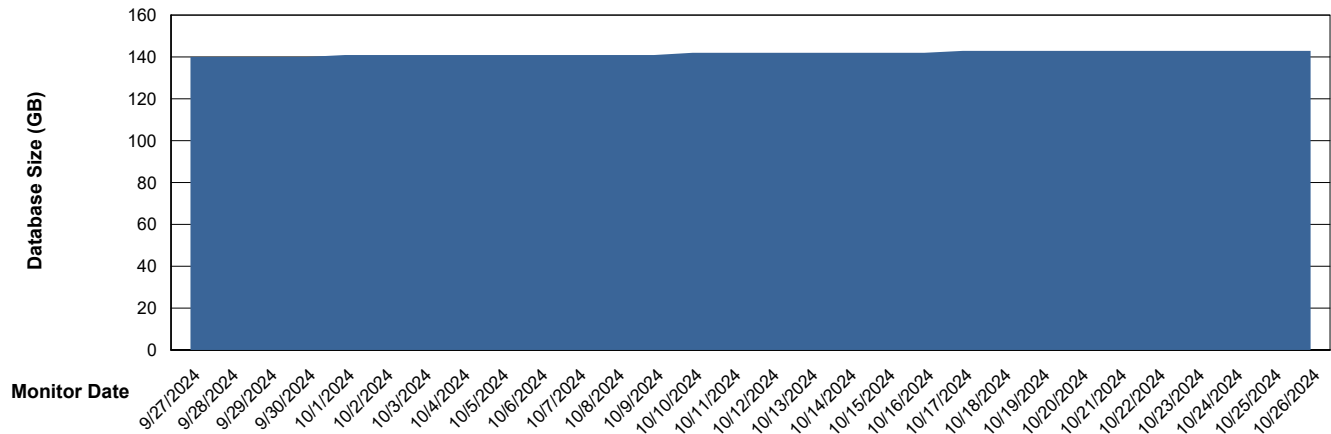

DATABASE SIZE HUE_PRD_S-ORAPROD2_ABS1

Database growth over last month