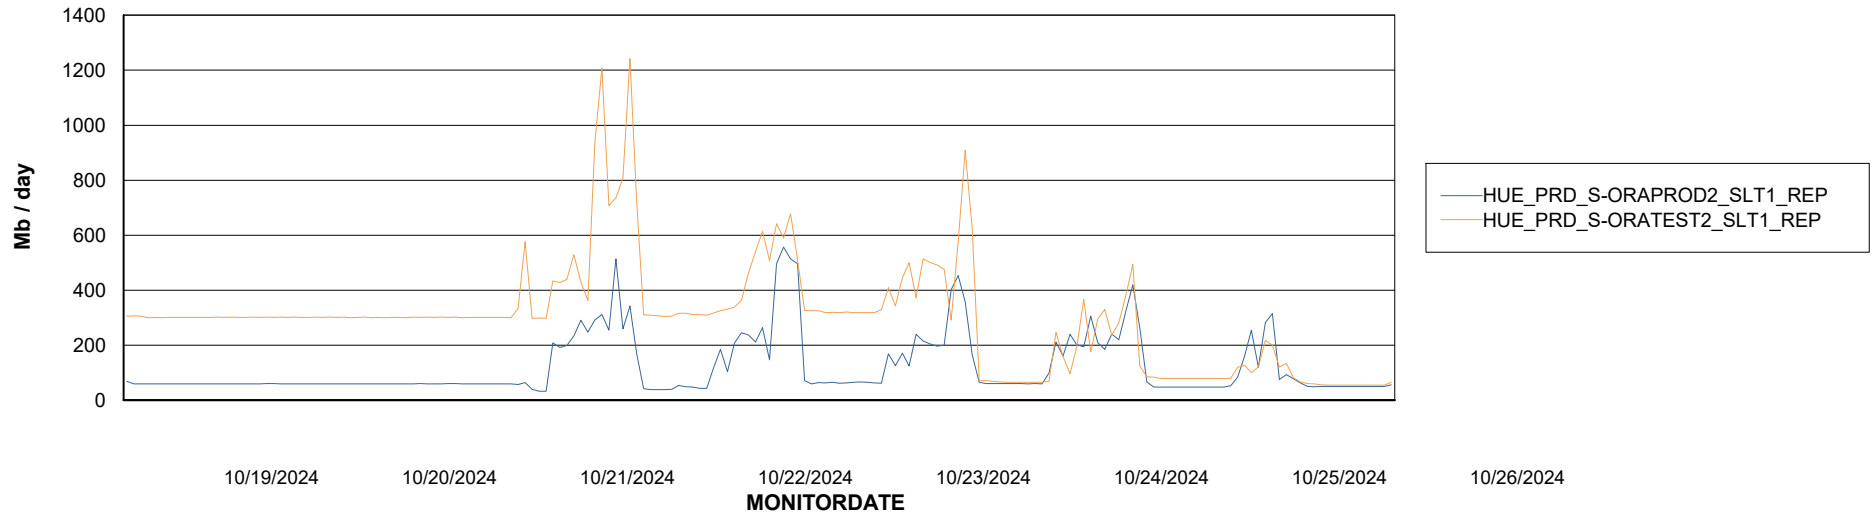

Avg memory used per ABS Server Service

Avg users per day per ABS server

Weekly SLA Customer Report

Customer HUE_Production
Database ID 154

ABSSolute Application ReportServer Services

Avg memory used per ReportServer Service