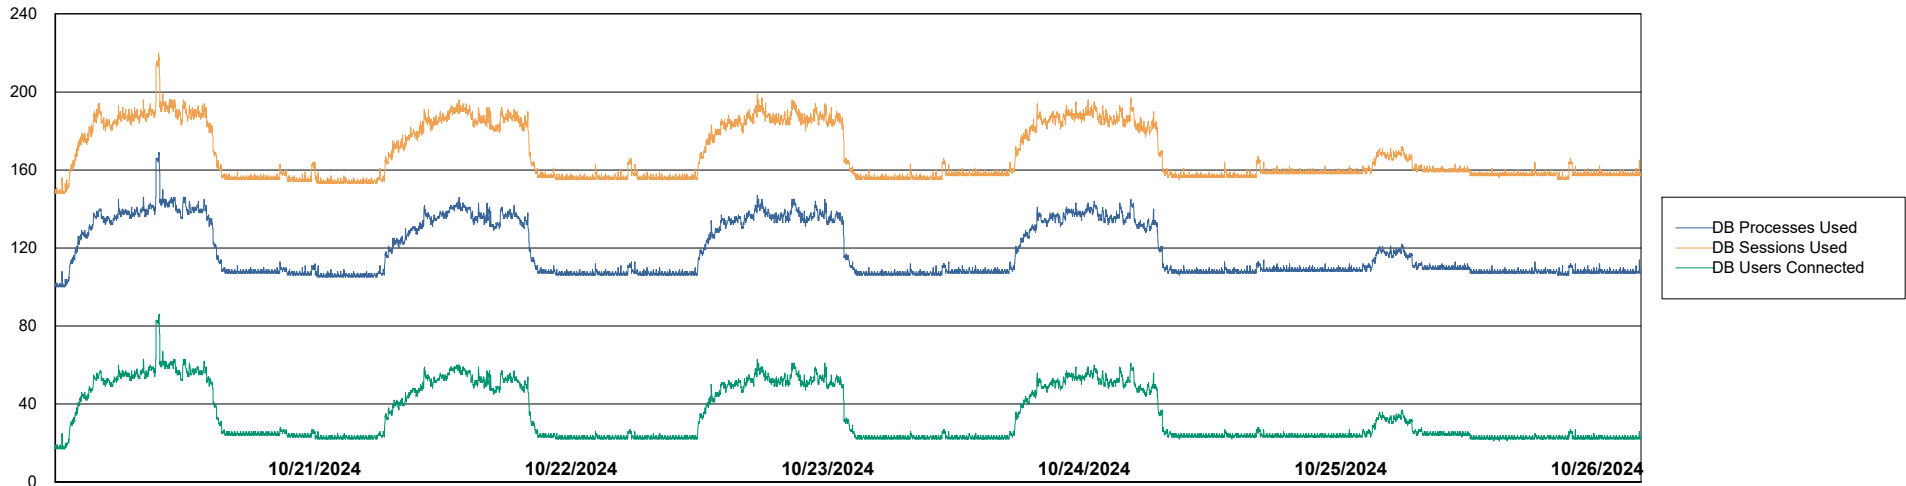

Weekly SLA Customer Report

Customer HUE_Production
Database ID 154

Database Performance HUE_PRD_S-ORABI2_ABS1

Weekly SLA Customer Report

Customer HUE_Production
Database ID 154

Database Performance HUE_PRD_S-ORAPROD2_ABS1