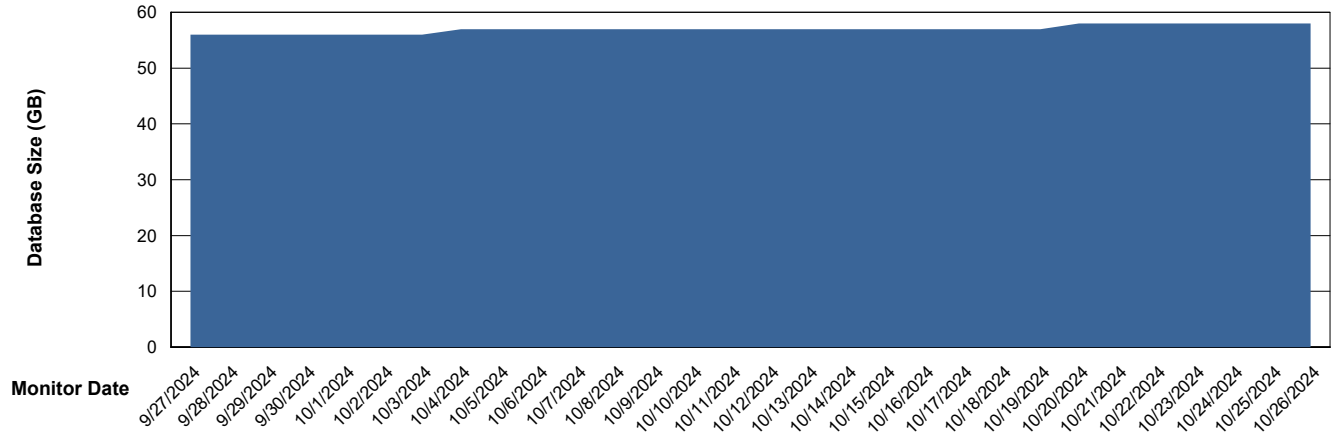

DATABASE SIZE HUE_PRD_S-ORABI2_ABS1

Database growth over last month