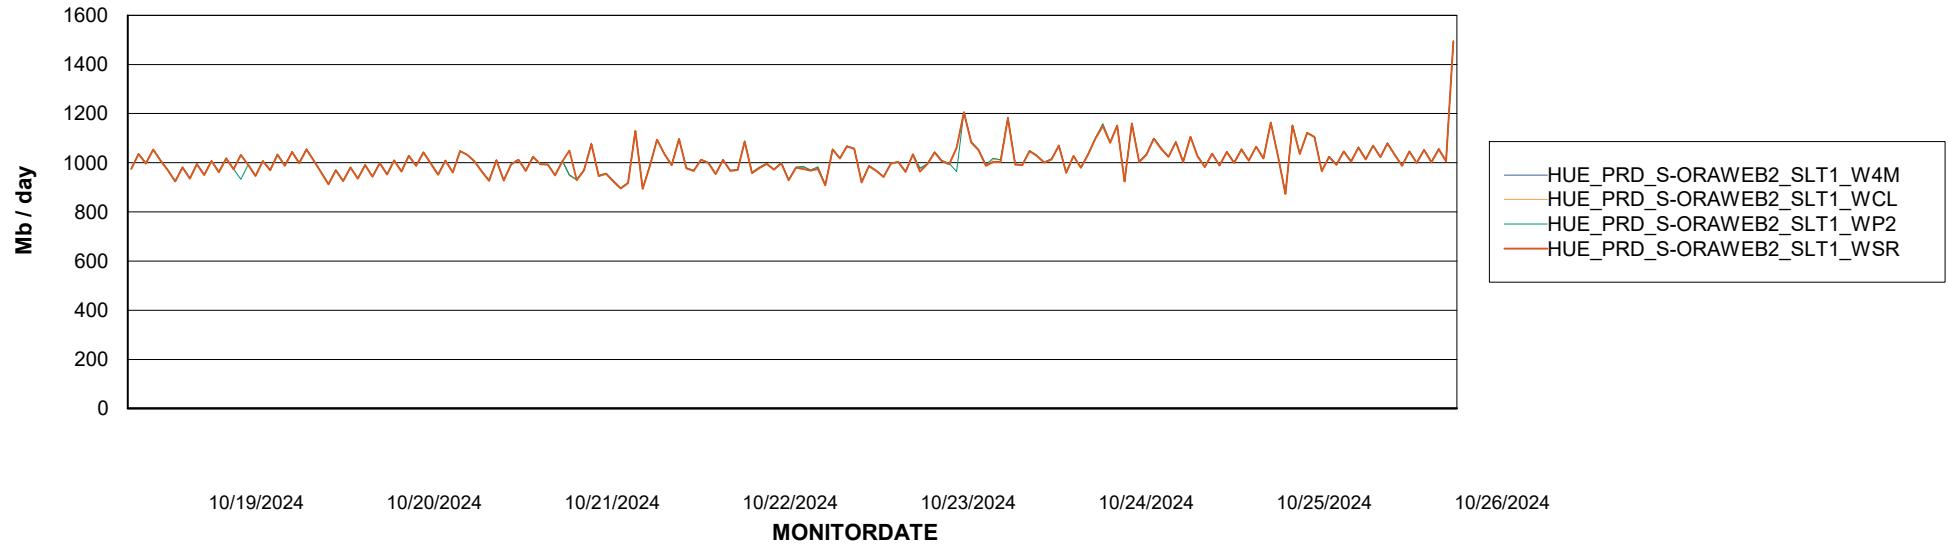

ABSSolute Web Component Services

Avg memory used per ABS Web component