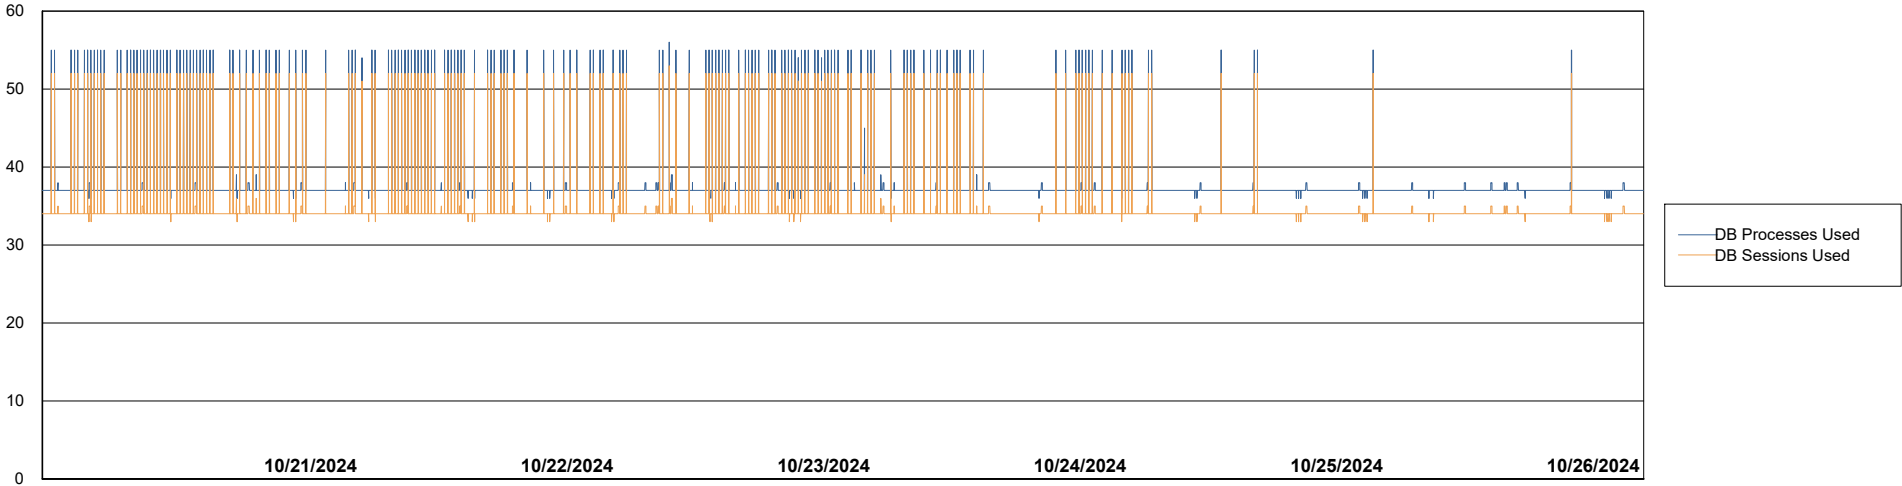

Database Performance HUE_PRD_S-ORATEST2_HSBABS1

DB Processes Max 1,000