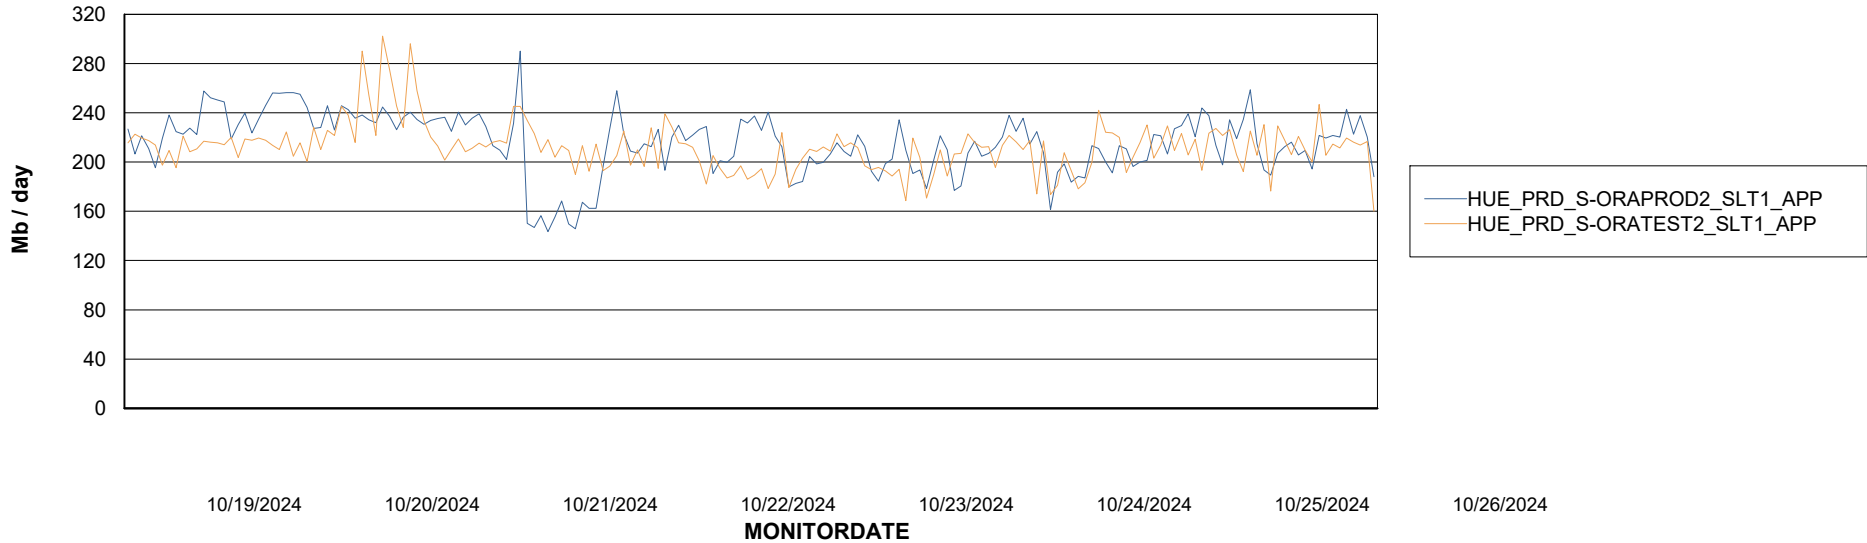

ABSSolute Application Server Services

Avg memory used per ABS Server Service