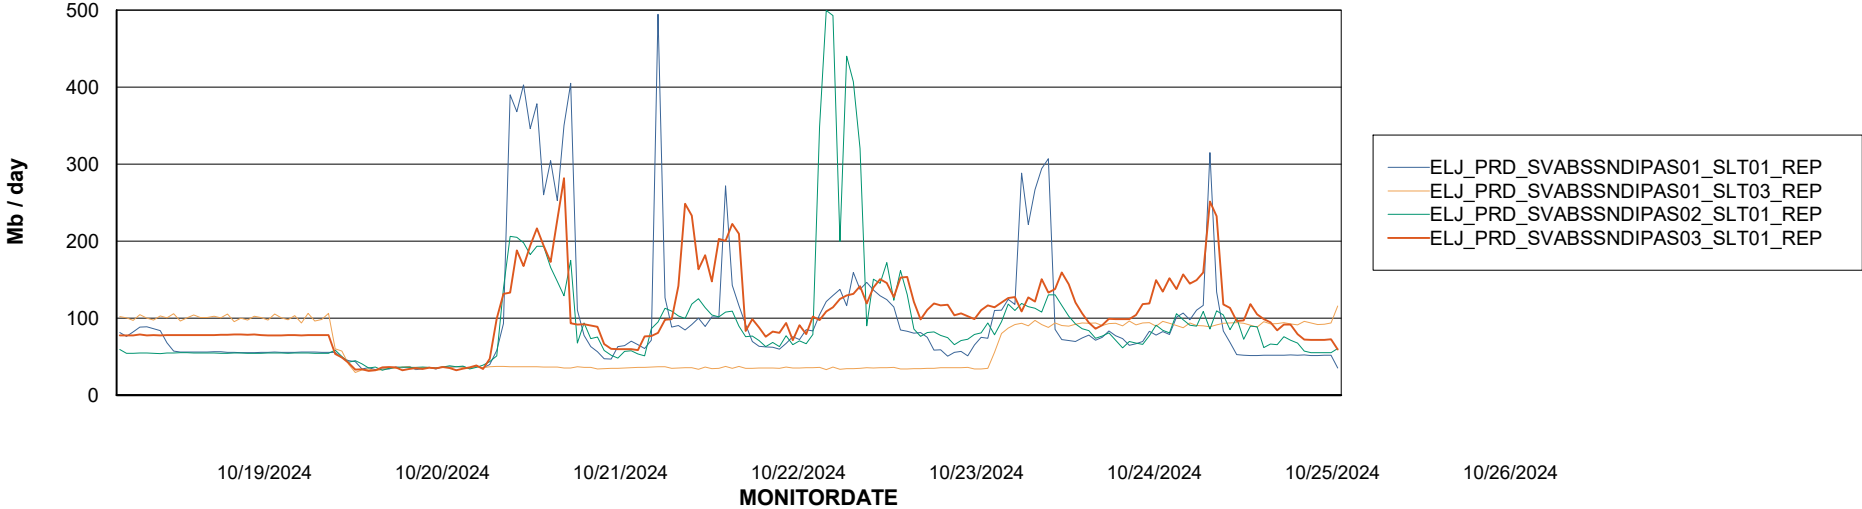

Avg memory used per ABS Server Service

Avg users per day per ABS server

Weekly SLA Customer Report

Customer ELJ Production
Database ID 72

ABSSolute Application ReportServer Services

Avg memory used per ReportServer Service