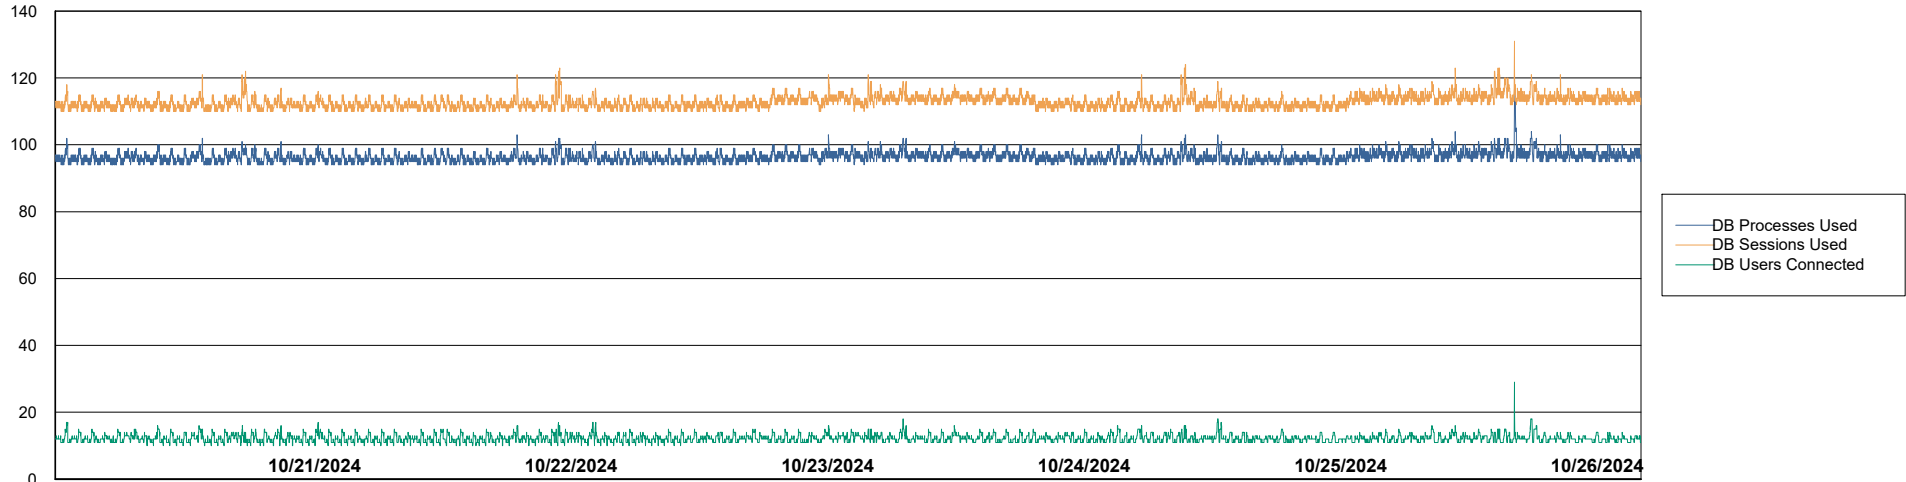

DB Processes Max 0
DB Processes Max 1,000

Weekly SLA Customer Report

Customer ELJ Production
Database ID 72

Database Performance ELJ_PRD_FRASEQXPRDDB03_ABS1

Weekly SLA Customer Report

Customer ELJ Production
Database ID 72