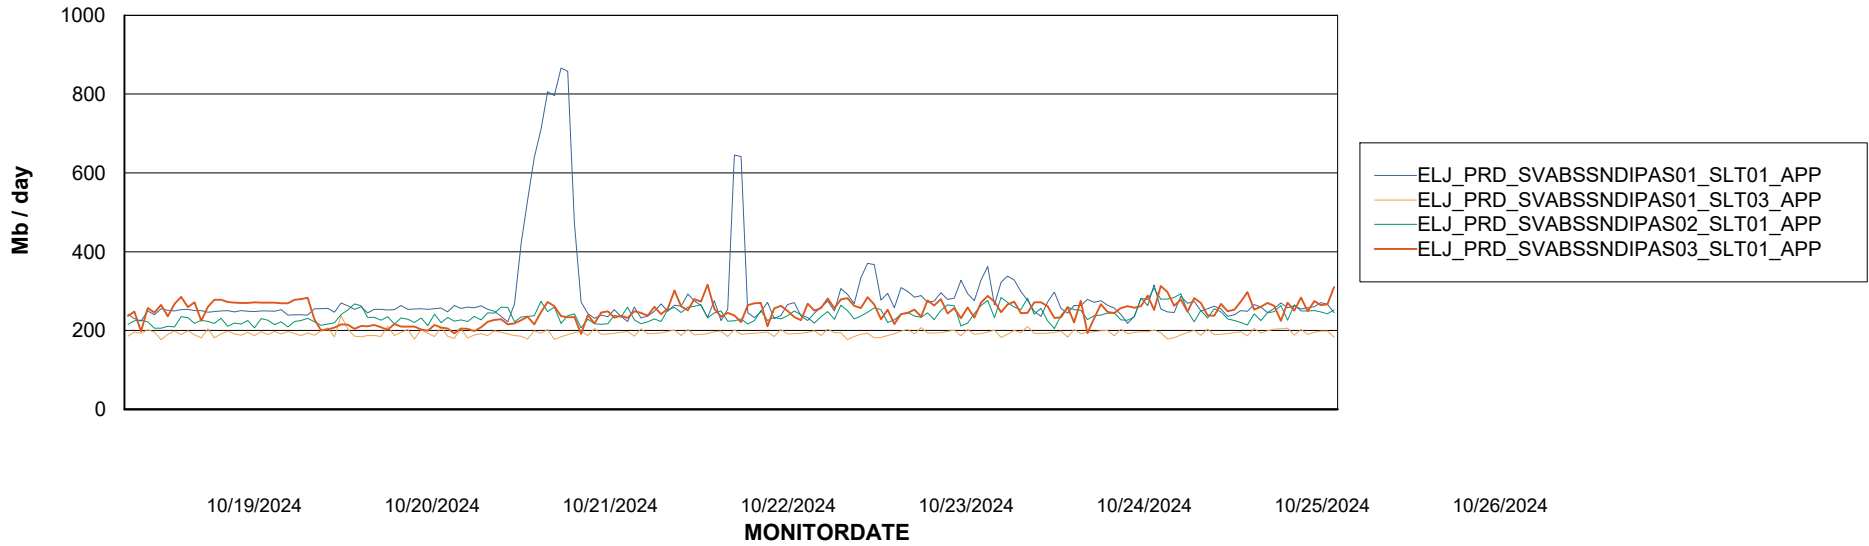

ABSSolute Application Server Services

Avg memory used per ABS Server Service