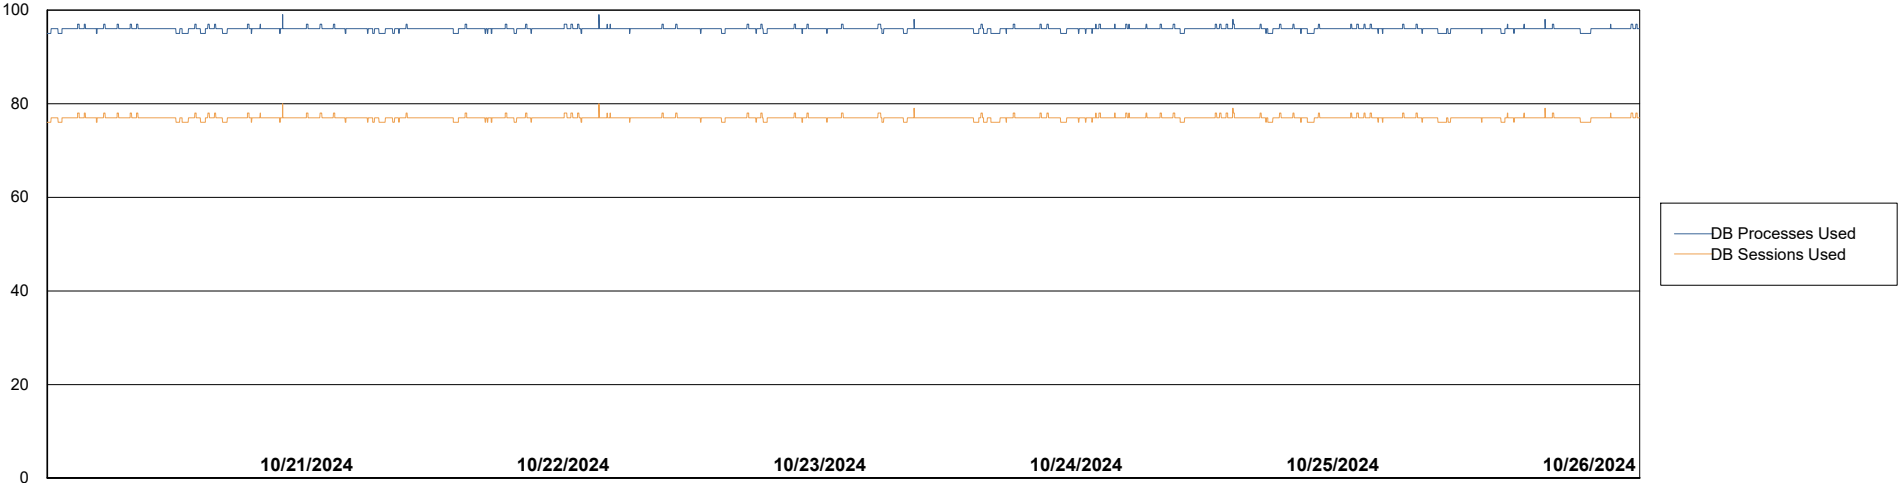

Database Performance ELJ_PRD_FRASEQXPRDDB02_HSBABS1

DB Processes Max 0
DB Processes Max 1,000