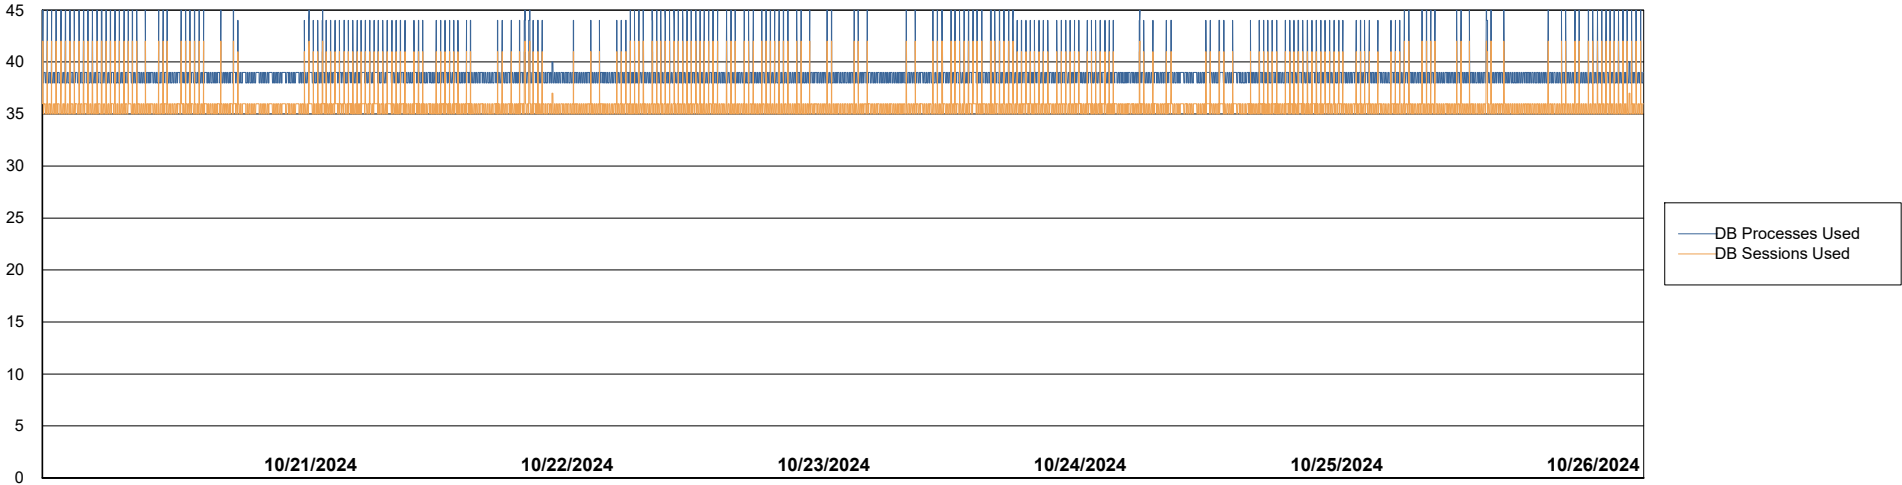

# Weekly SLA Customer Report

Customer ELI\_Production  
Database ID 62

Database Performance ELI\_PRD\_FRASINTQUADB01\_HSBABS1

DB Processes Max 1,000