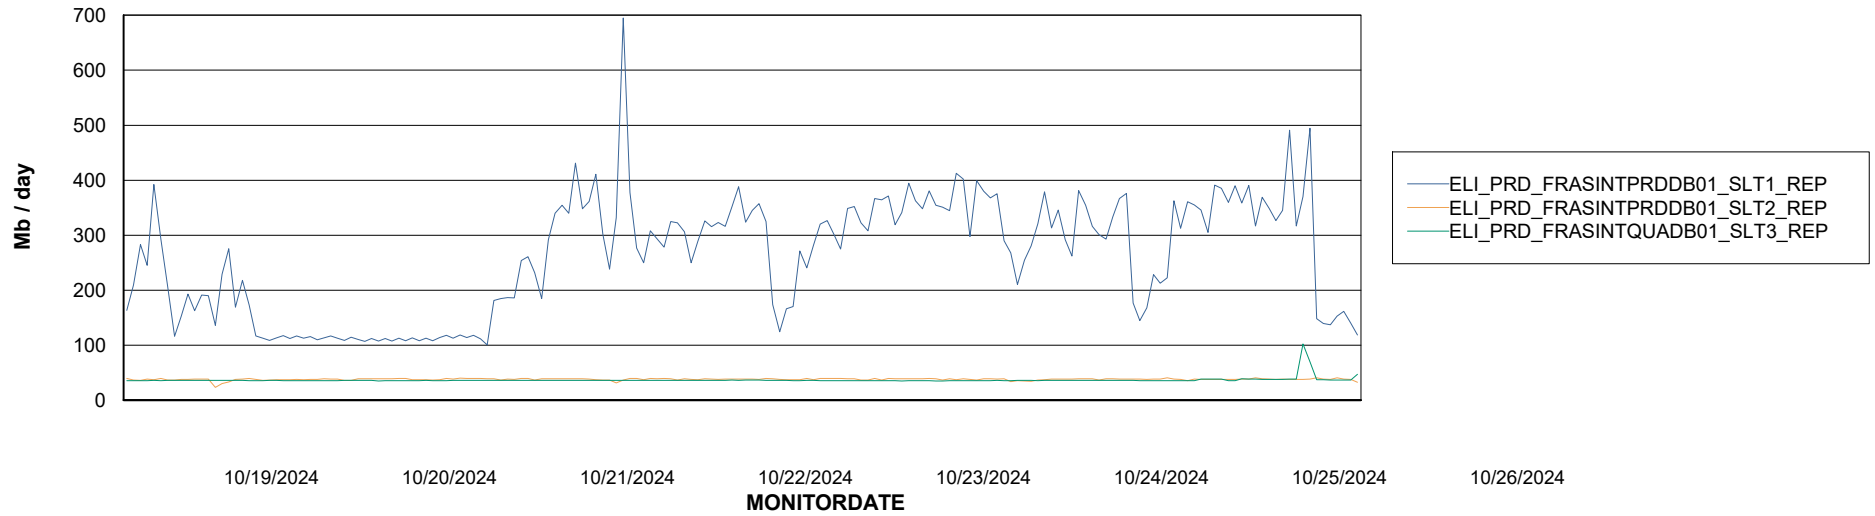

ABSSolute Application ReportServer Services

Avg memory used per ReportServer Service