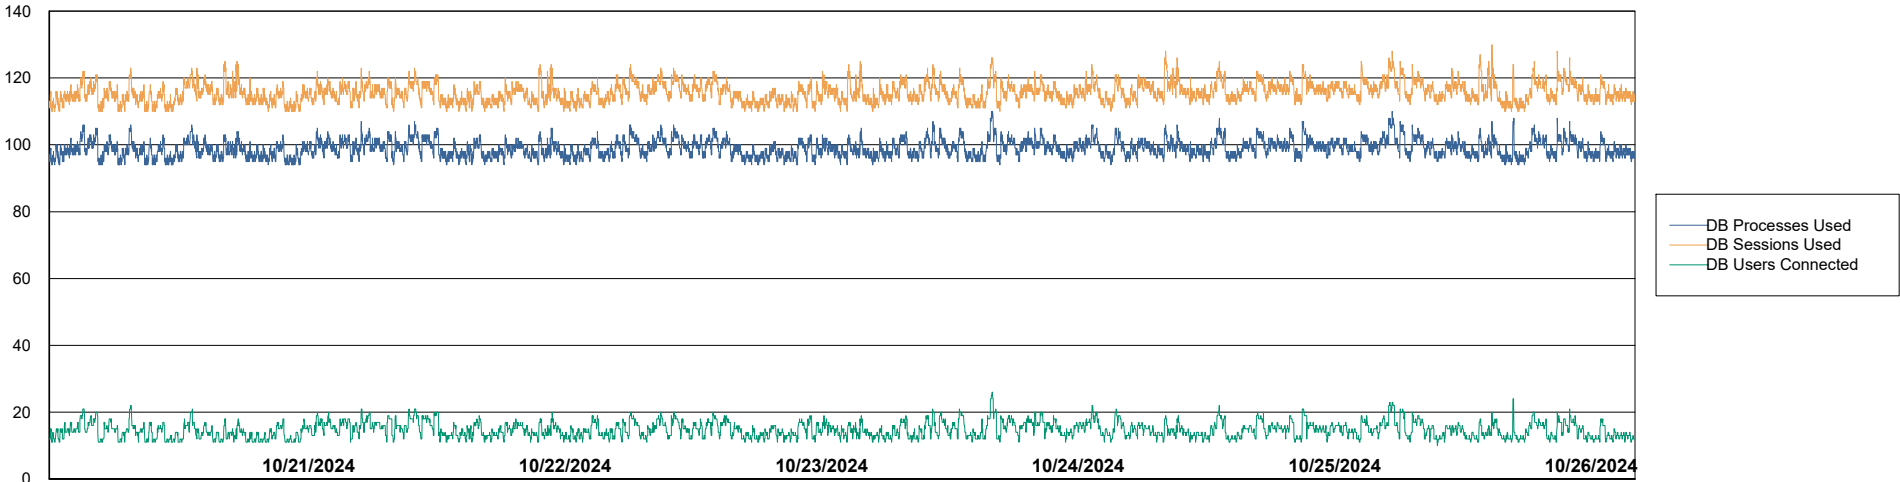

Database Performance ELI_PRD_FRASEQXPRDDB04-BI_ABS1