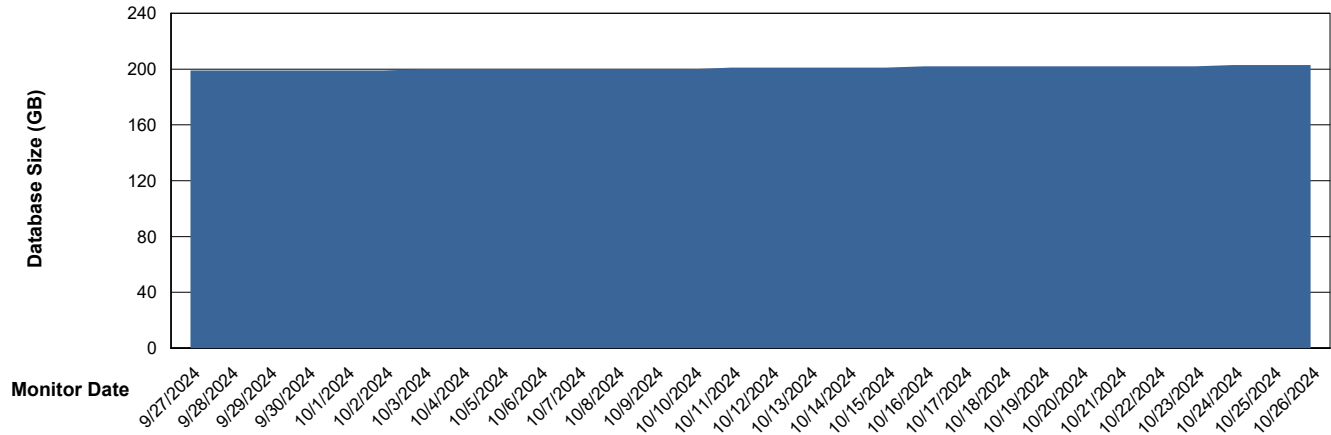

DATABASE SIZE ELI_PRD_FRASEQXPRDDB04-BI_ABS1

Database growth over last month