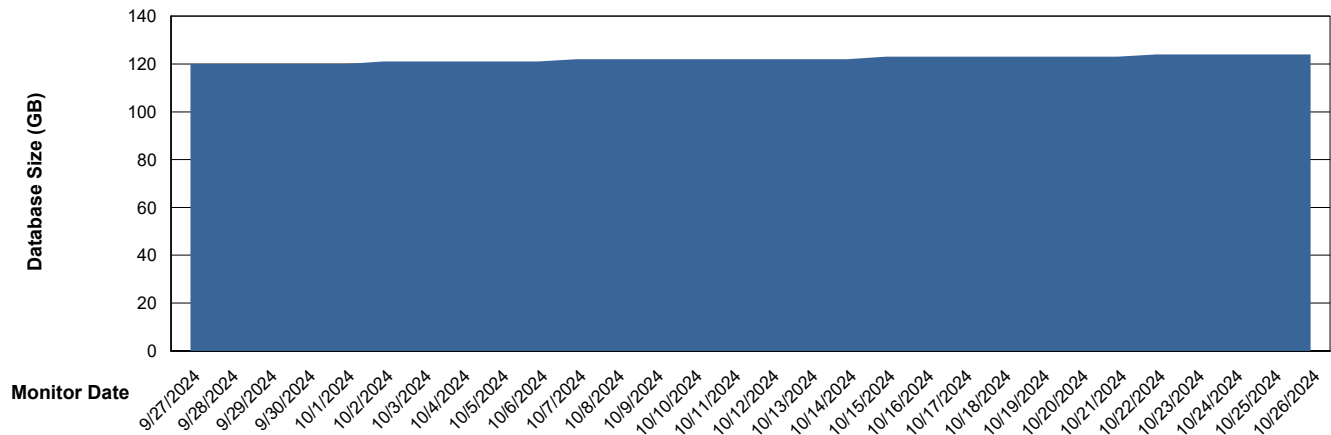

DATABASE SIZE ELI_PRD_FRASINTPRDDB01_ABS1

Database growth over last month