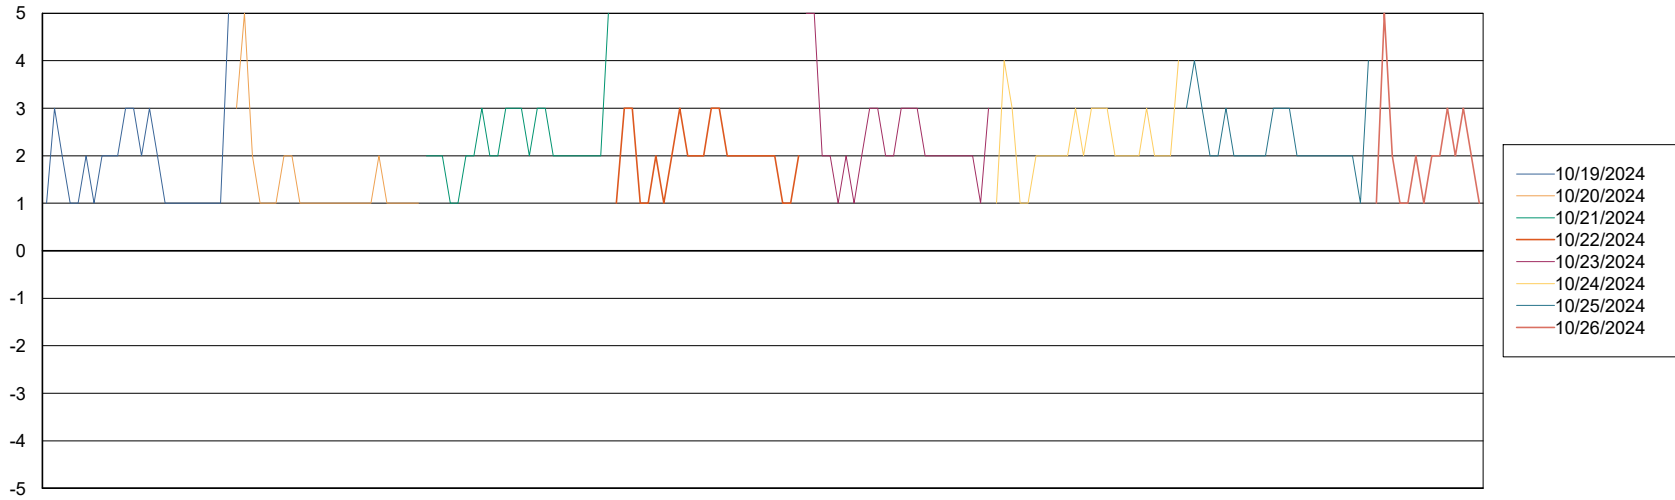

Standby Database Health ELI_Production

Recovery lag for last 7 days