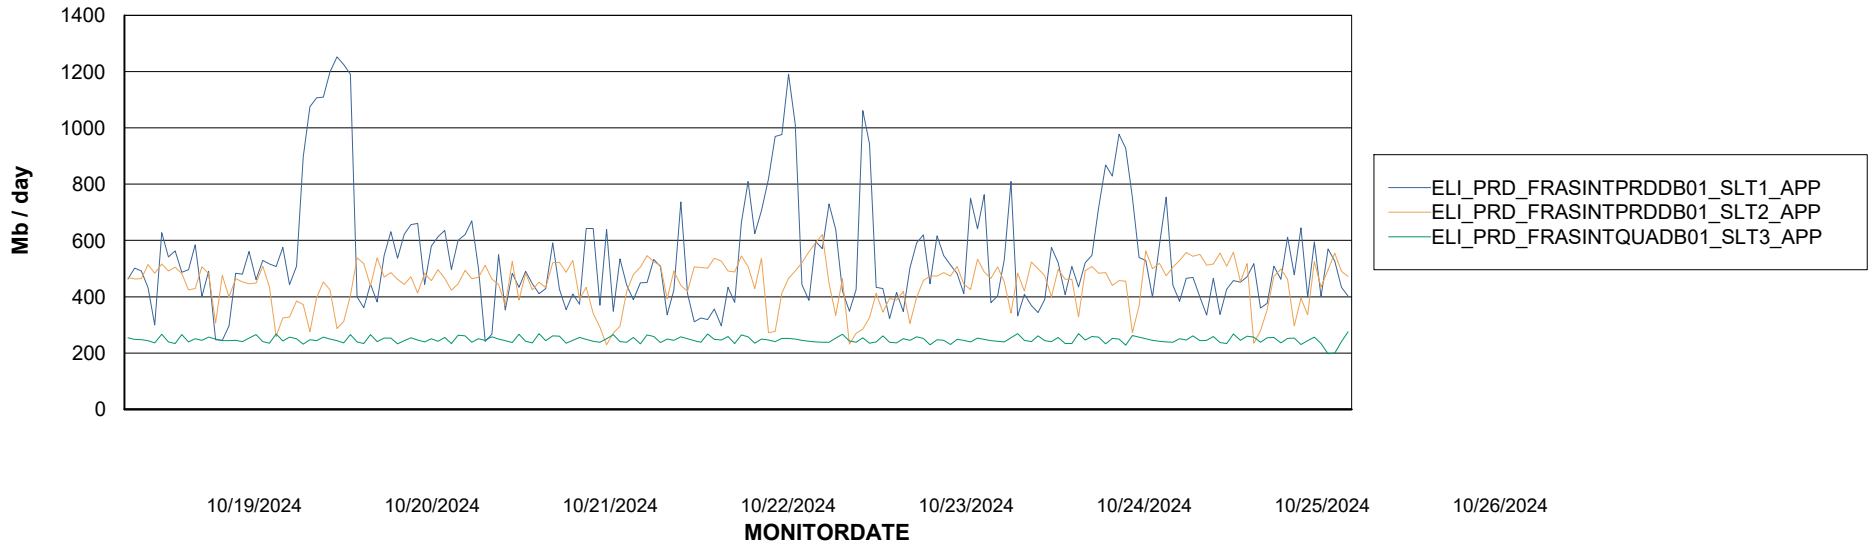

ABSSolute Application Server Services

Avg memory used per ABS Server Service