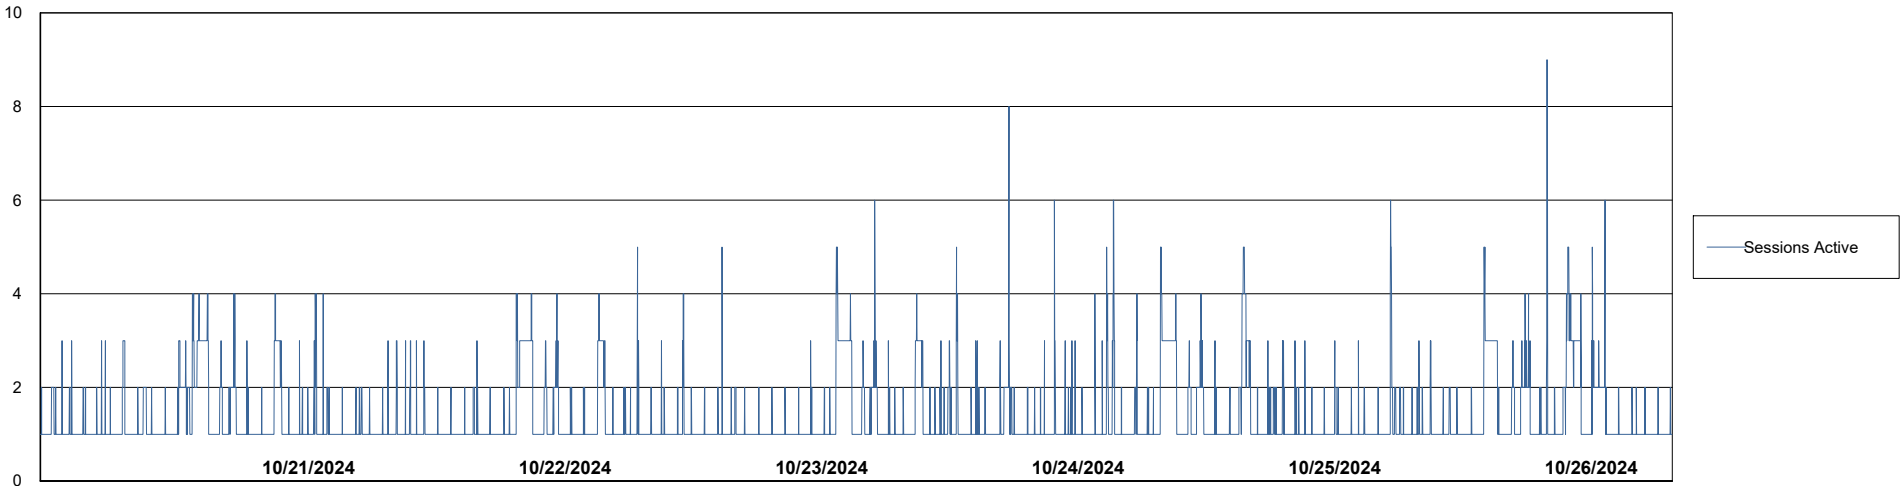

Database Performance ELI_PRD_FRASEQXPRDDB04-BI_ABS1