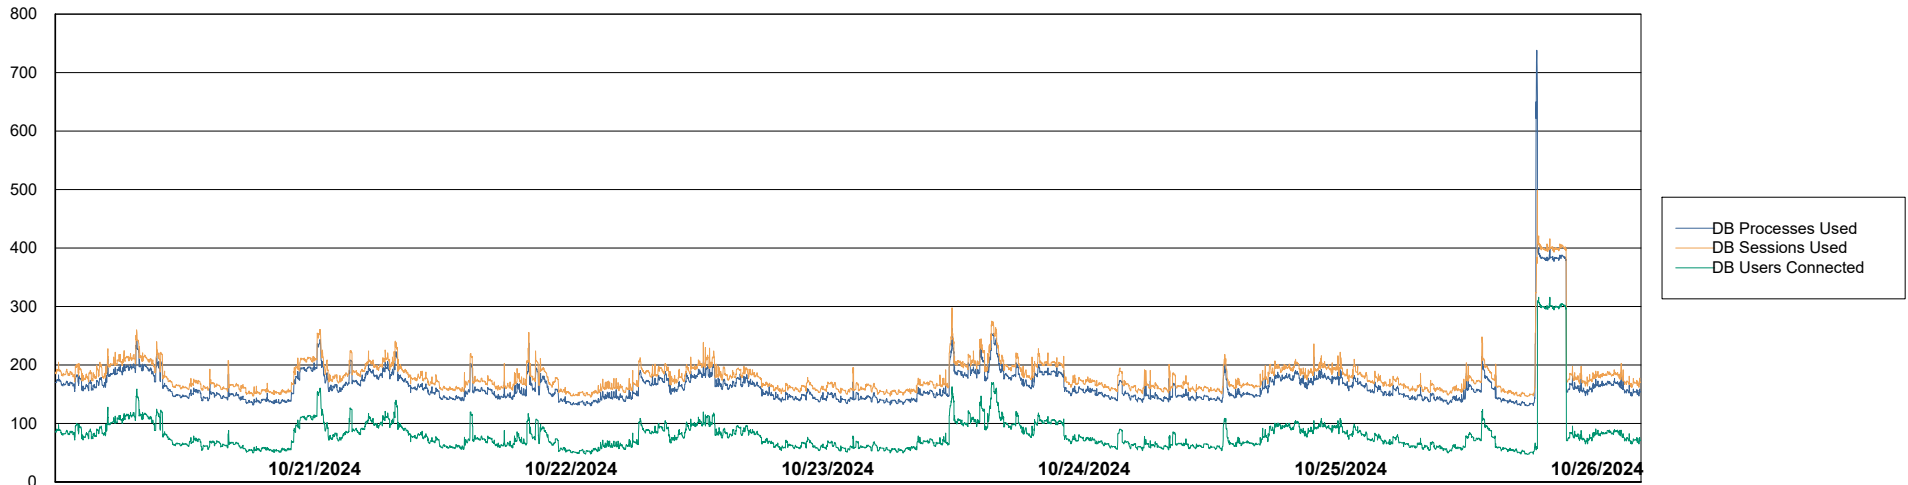

Database Performance ELI_PRD_FRASINTPRDDB01_ABS1