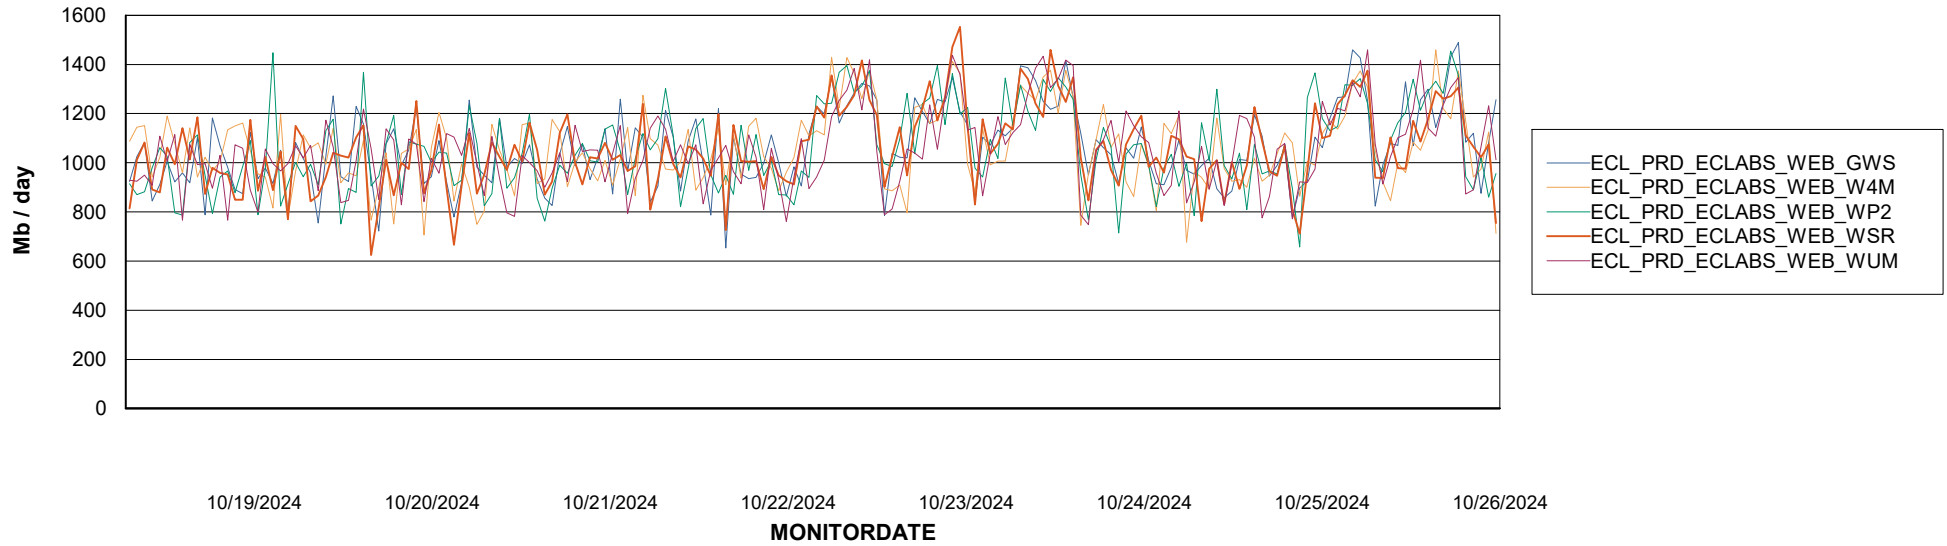

ABSolute Web Component Services

Avg memory used per ABS Web component