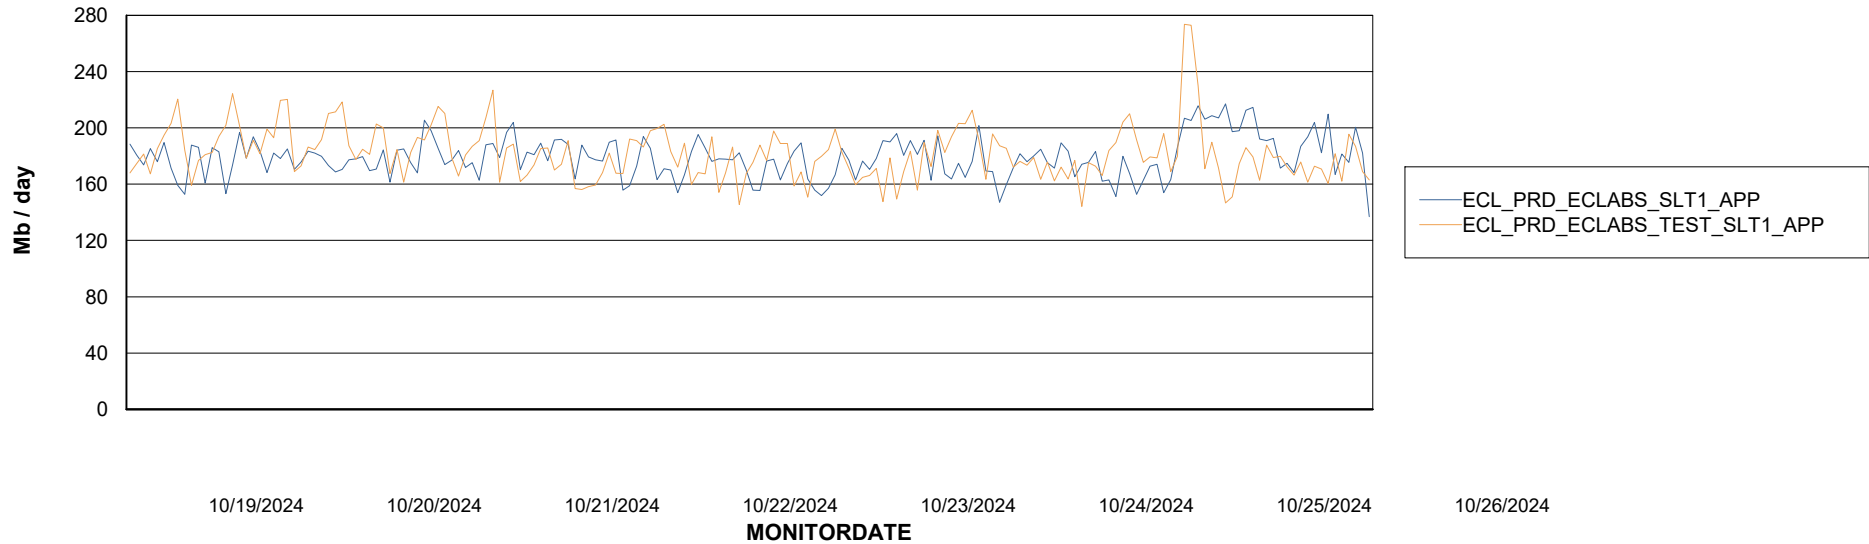

ABSSolute Application Server Services

Avg memory used per ABS Server Service