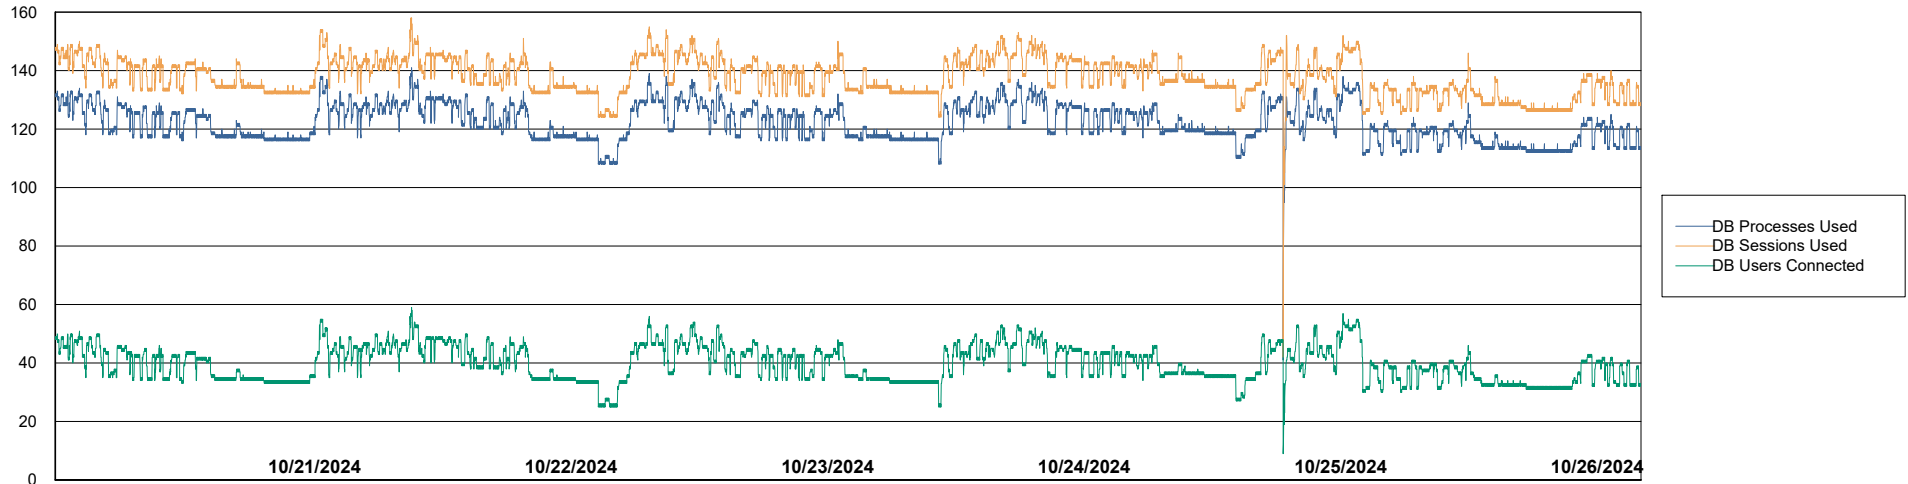

Database Performance ECL_PRD_ECLABS_ABS1