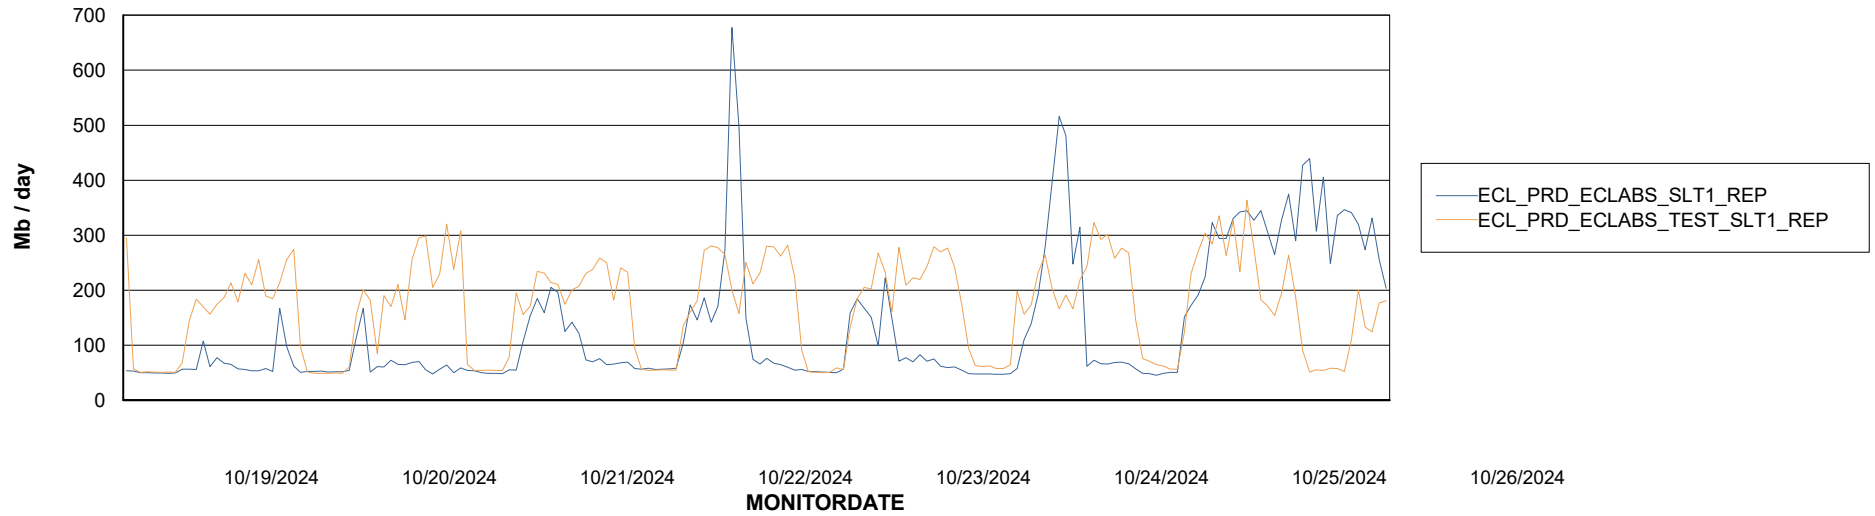

ABSSolute Application ReportServer Services

Avg memory used per ReportServer Service