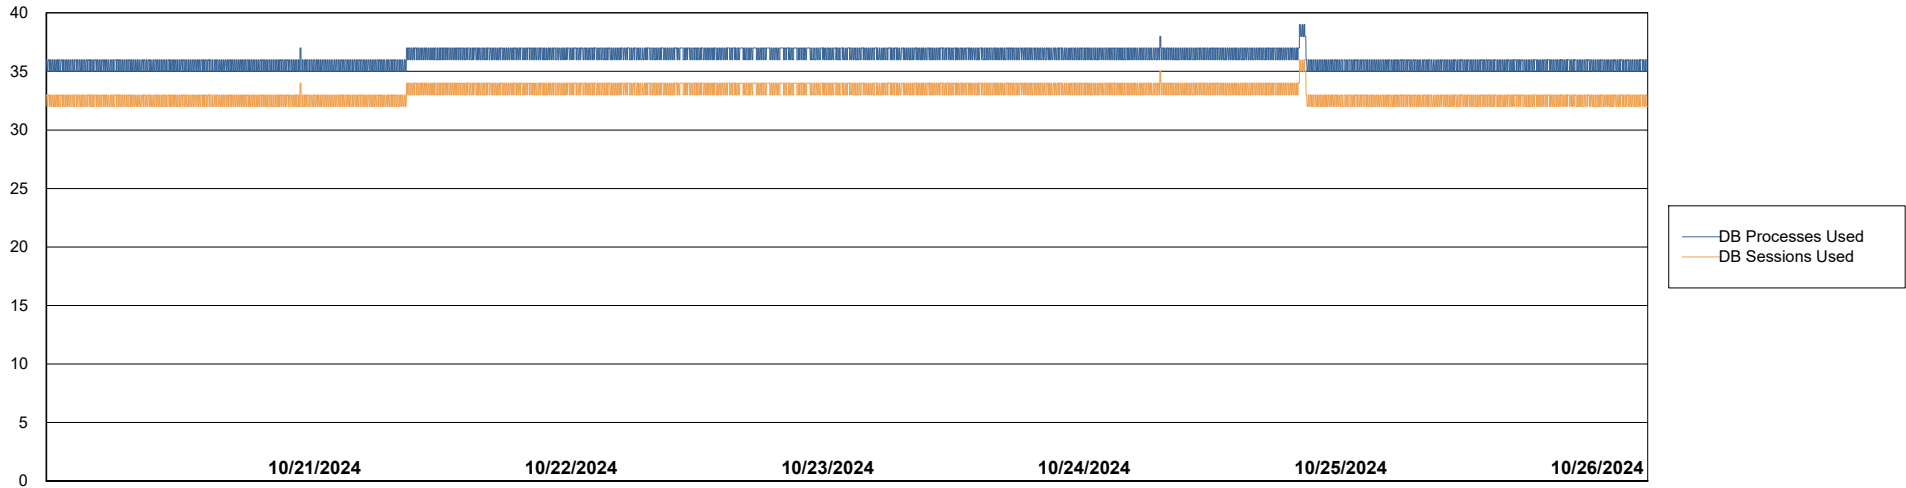

Database Performance ECL_PRD_ECLABS-TEST_HSBABS1

DB Processes Max 1,000