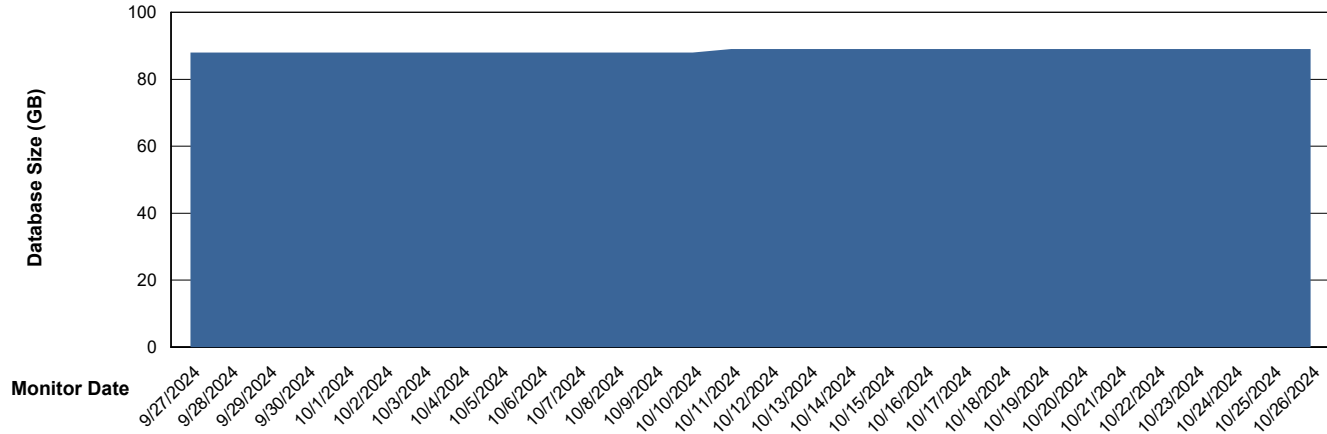

Database growth over last month

Database Tablespace ECL_PRD_ECLABS_ABS1

Date	Tablespace Name	Filesize (Gb)	Usedsize (Gb)	Percentage free
10/26/2024	ABSDATA	81	64	21
	INDX	10	7	27
10/25/2024	ABSDATA	81	64	21
	INDX	10	7	27
10/24/2024	ABSDATA	81	64	21
	INDX	10	7	27
10/23/2024	ABSDATA	81	64	21
	INDX	10	7	27
10/22/2024	ABSDATA	81	64	21
	INDX	10	7	27
10/21/2024	ABSDATA	81	64	21
	INDX	10	7	27
10/20/2024	ABSDATA	81	64	21
	INDX	10	7	27