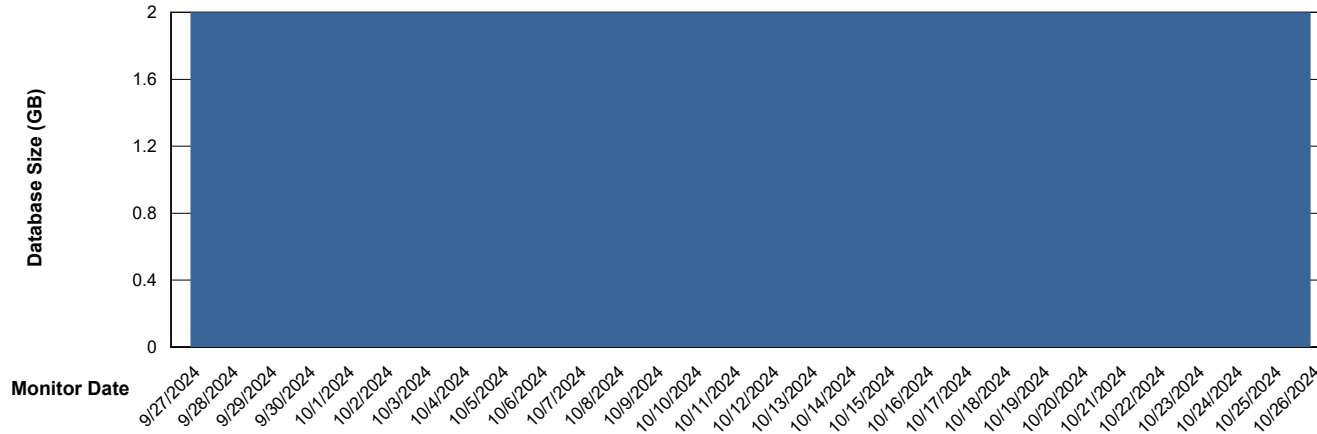

DATABASE SIZE DFD_PRD_S-S-ABSBI-V_ABS1

Database growth over last month