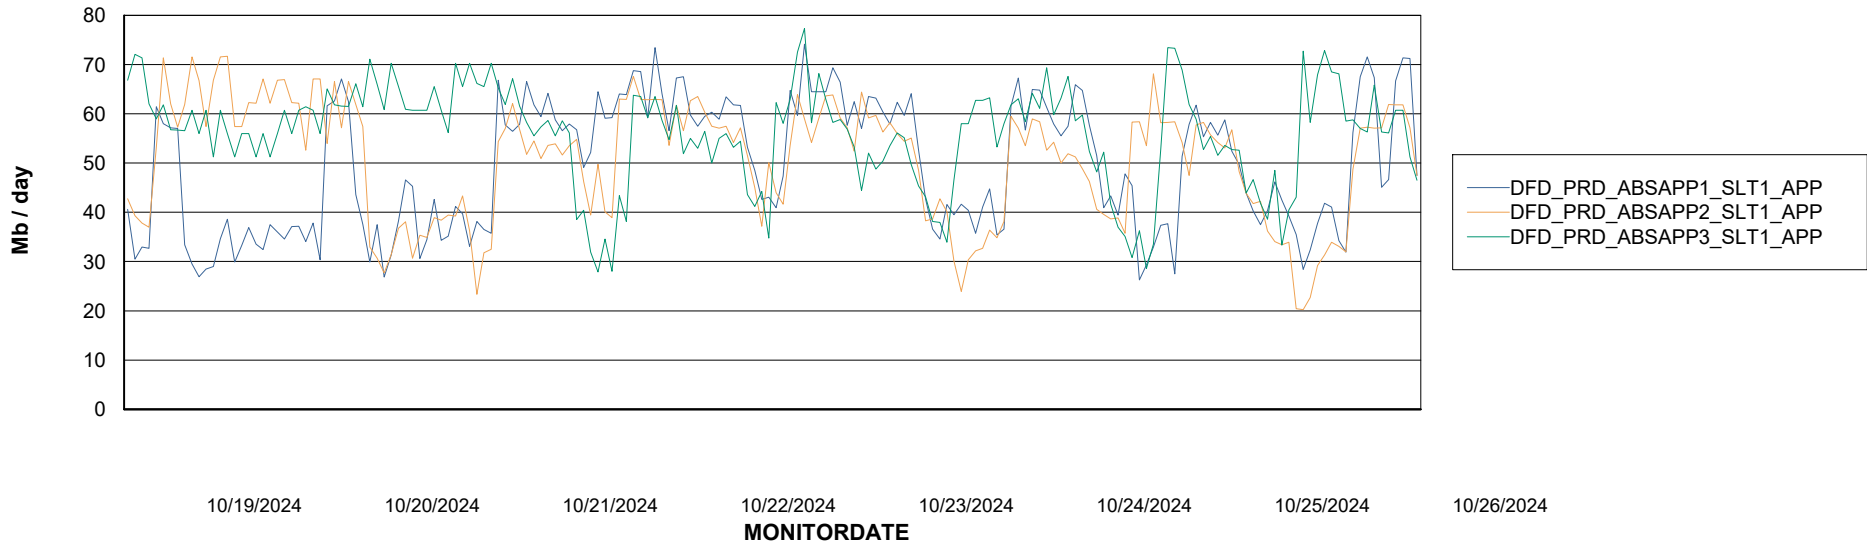

ABSSolute Application Server Services

Avg memory used per ABS Server Service