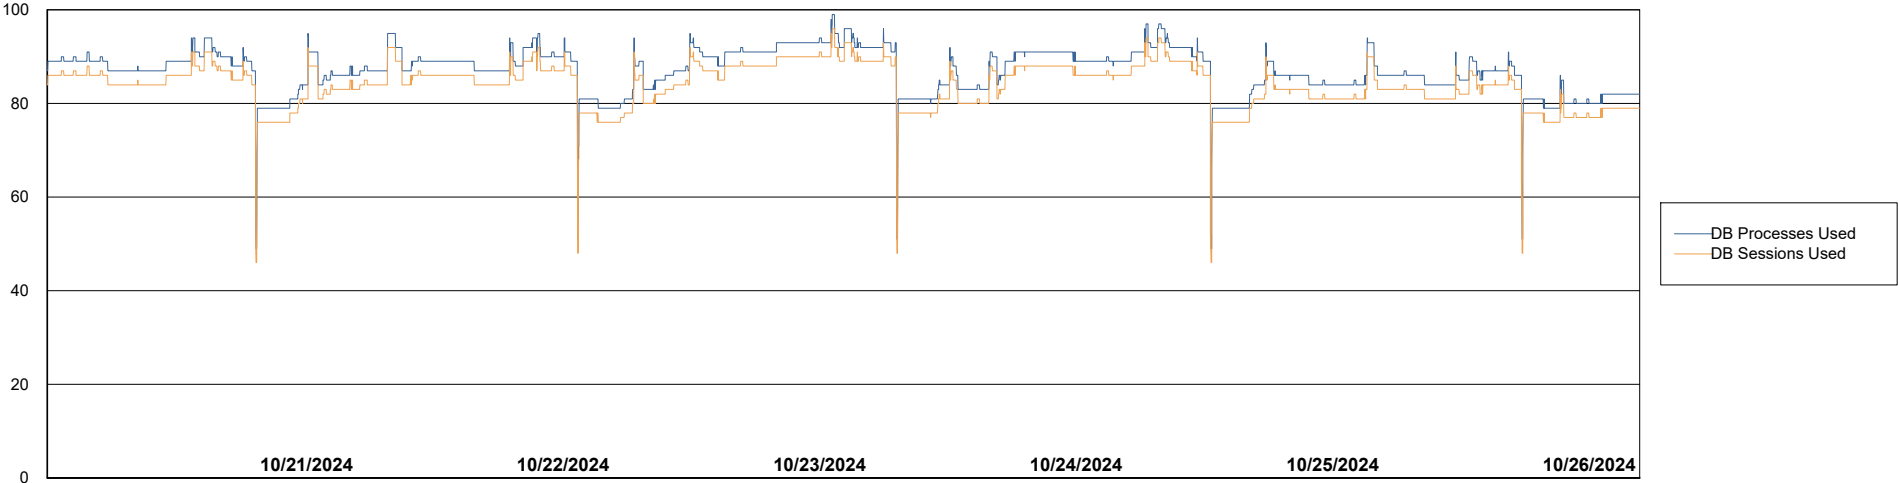

# Weekly SLA Customer Report

Customer DFD\_Production  
Database ID 39

Database Performance DFD\_PRD\_S-S-ORACLE01-F\_ABS1

DB Processes Max 600

DB Processes Max 4