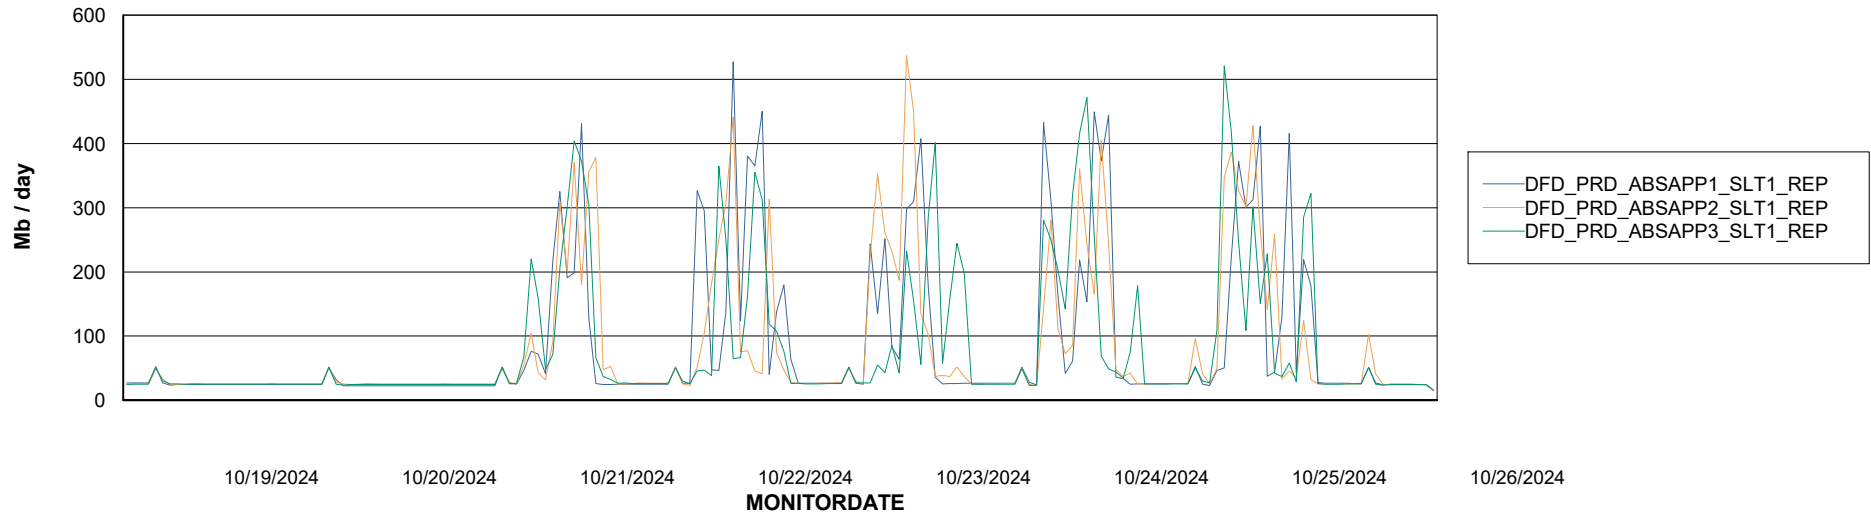

ABSSolute Application ReportServer Services

Avg memory used per ReportServer Service