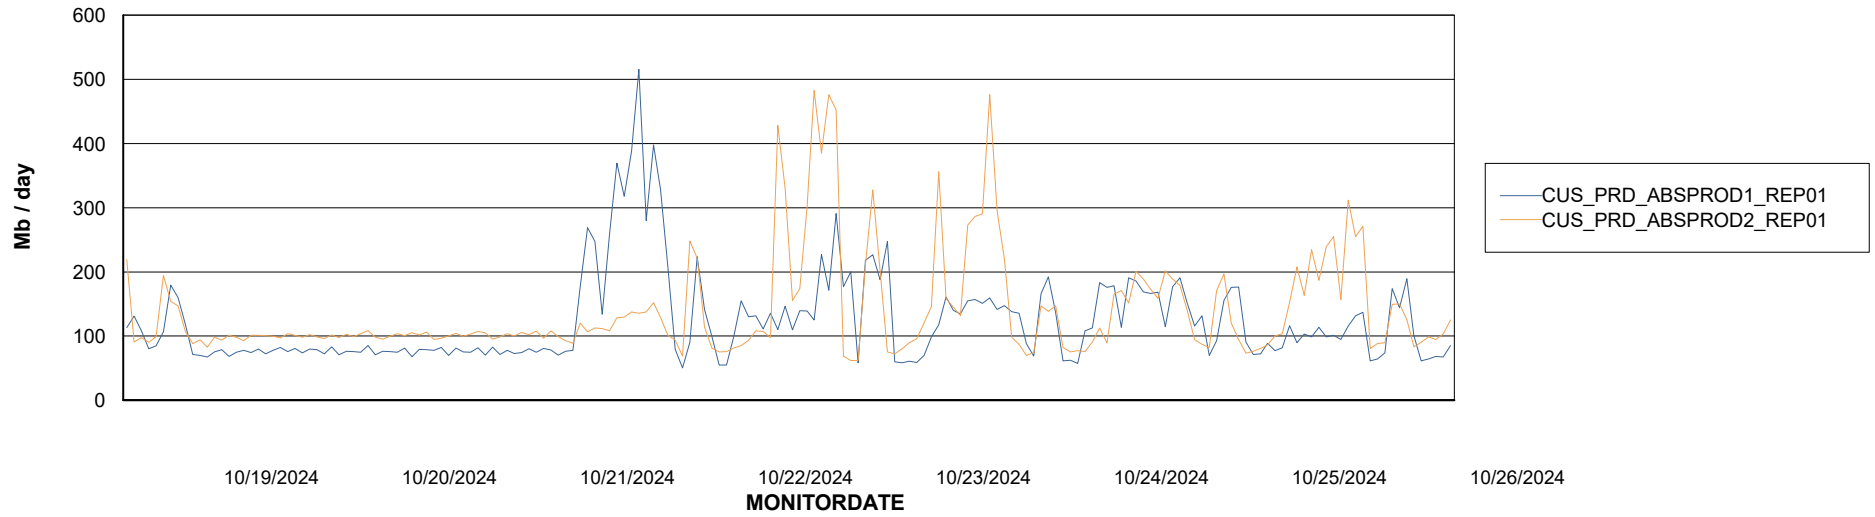

ABSSolute Application ReportServer Services

Avg memory used per ReportServer Service