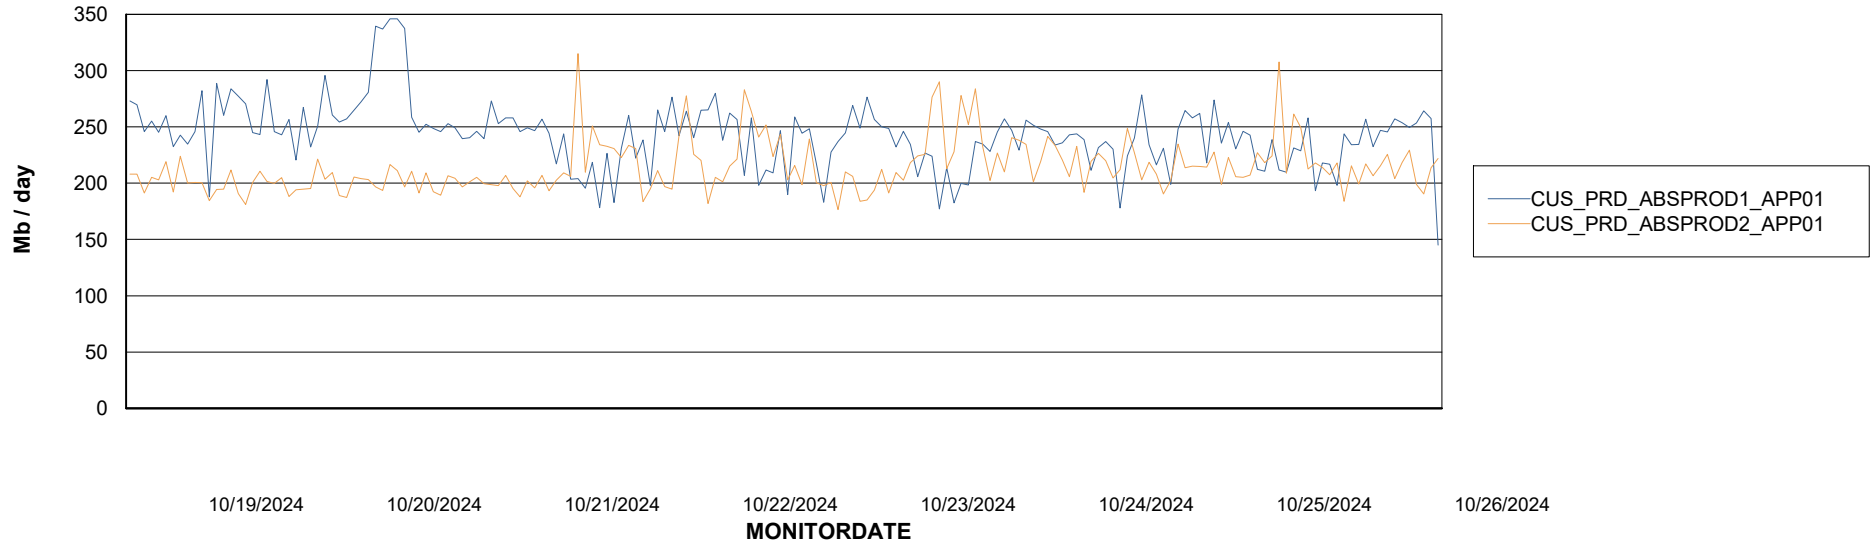

ABSSolute Application Server Services

Avg memory used per ABS Server Service