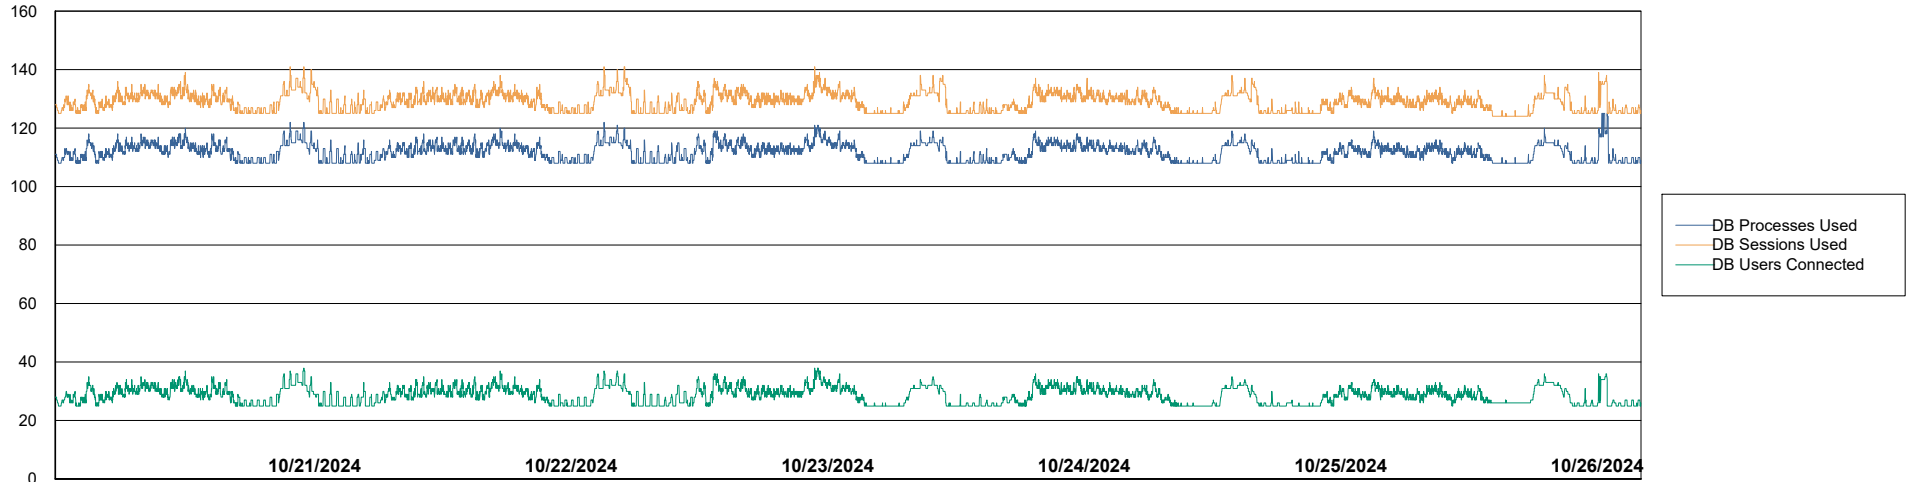

Database Performance CUS_PRD_ABSDB1_ABS1