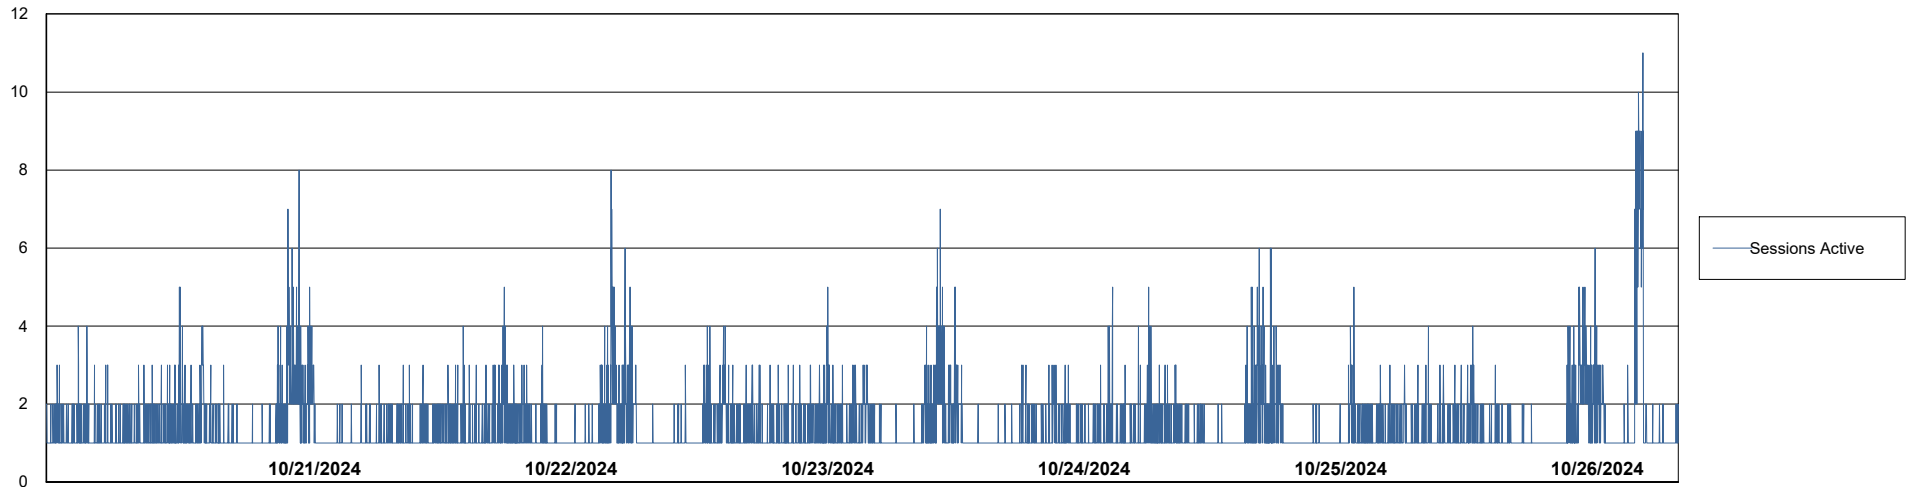

Database Performance CUS_PRD_ABSDB1_ABS1