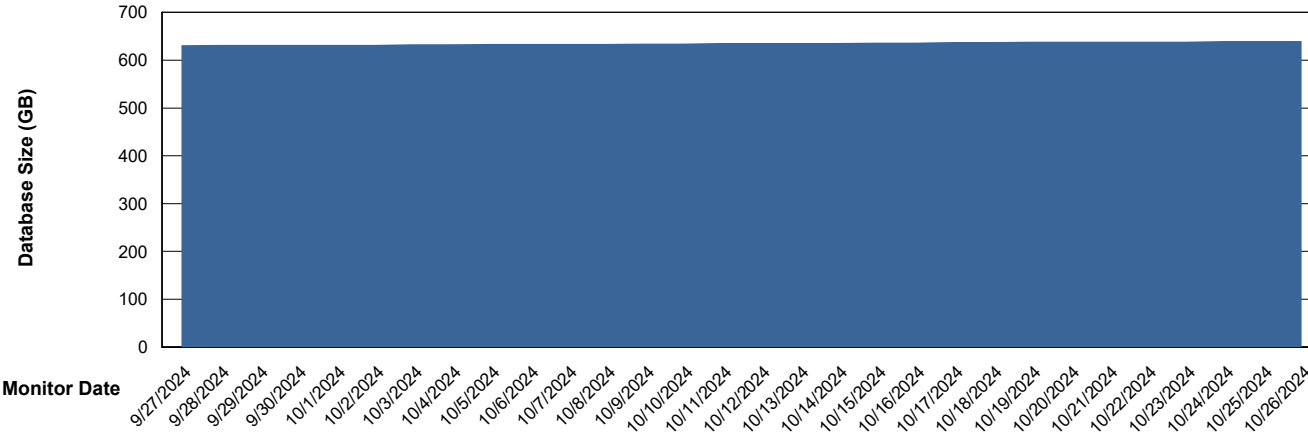

DB Processes Max 1,000

Weekly SLA Customer Report

Customer CUS_Production (24/7)
 Database ID 131

DATABASE SIZE CUS_PRD_ABSDB1_ABS1

Database growth over last month

Database Tablespace CUS_PRD_ABSDB1_ABS1

Date	Tablespace Name	Filesize (Gb)	Usedsize (Gb)	Percentage free
10/26/2024	ABSDATA	286	237	17
	INDX	459	387	16
10/25/2024	ABSDATA	286	237	17
	INDX	459	387	16
10/24/2024	ABSDATA	286	237	17
	INDX	459	387	16
10/23/2024	ABSDATA	286	237	17
	INDX	459	386	16
10/22/2024	ABSDATA	286	237	17
	INDX	459	386	16
10/21/2024	ABSDATA	286	237	17
	INDX	459	386	16
10/20/2024	ABSDATA	286	237	17
	INDX	459	386	16

Weekly SLA Customer Report

Customer CUS_Production (24/7)
Database ID 131

Standby Database Health CUS_Production (24/7)

Recovery lag for last 7 days

Weekly SLA Customer Report

Customer CUS_Production (24/7)
Database ID 131