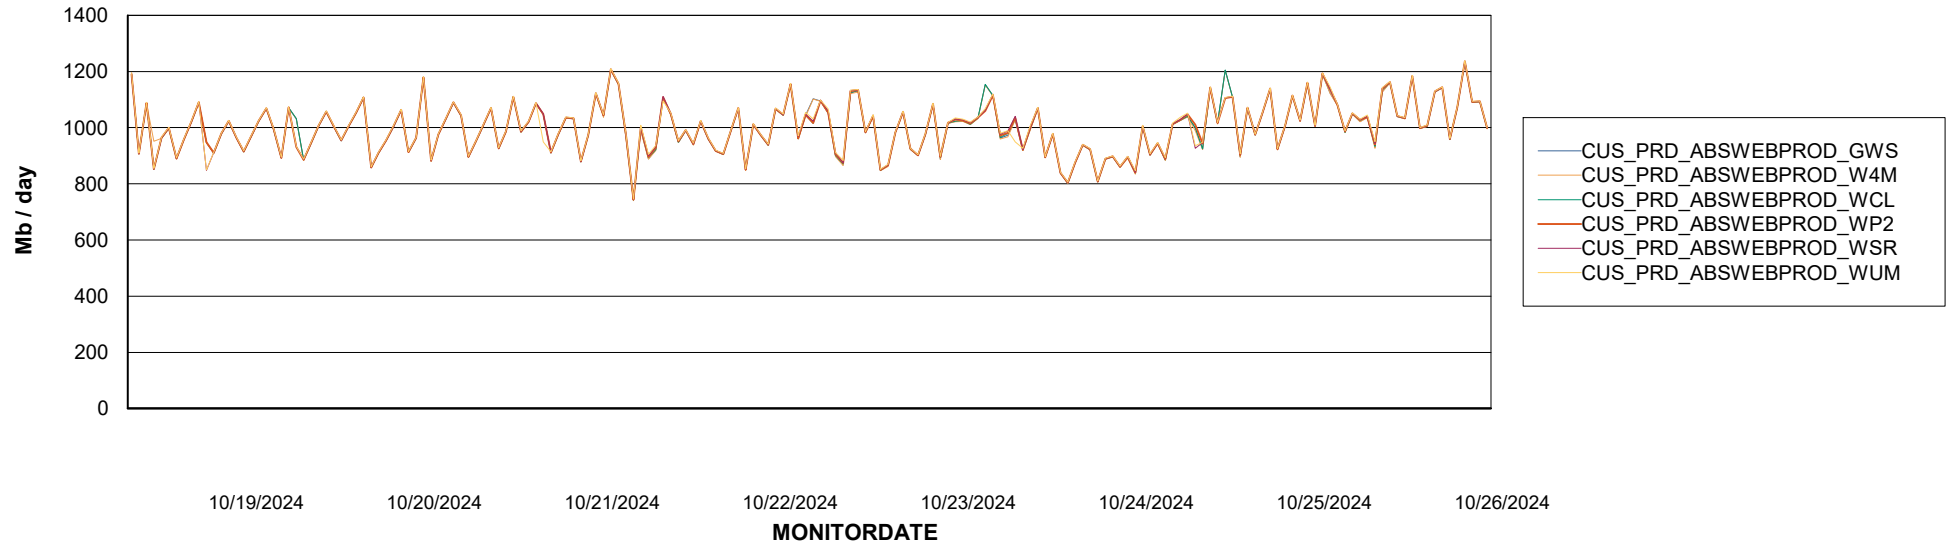

Avg memory used per ReportServer Service

Weekly SLA Customer Report

Customer CUS_Production (24/7)
Database ID 131

ABSSolute Web Component Services

Avg memory used per ABS Web component

Weekly SLA Customer Report