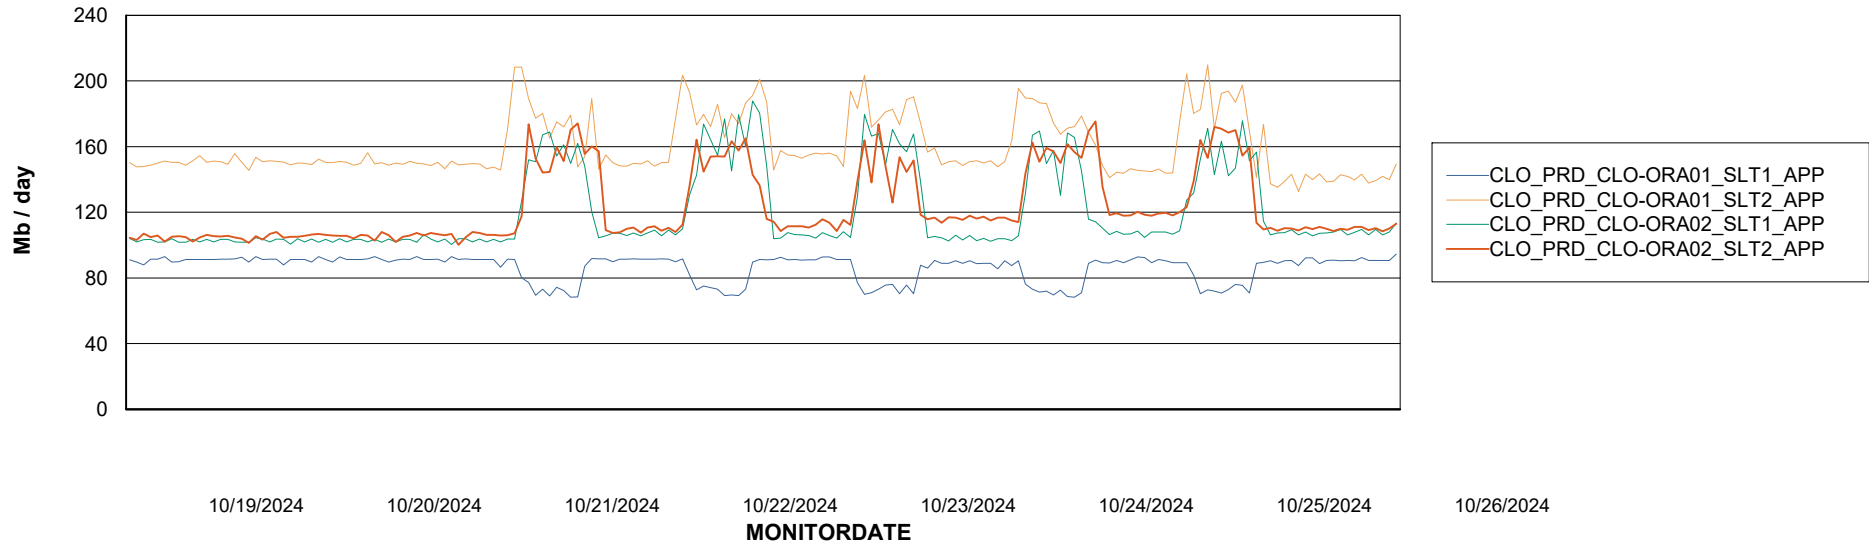

ABSSolute Application Server Services

Avg memory used per ABS Server Service