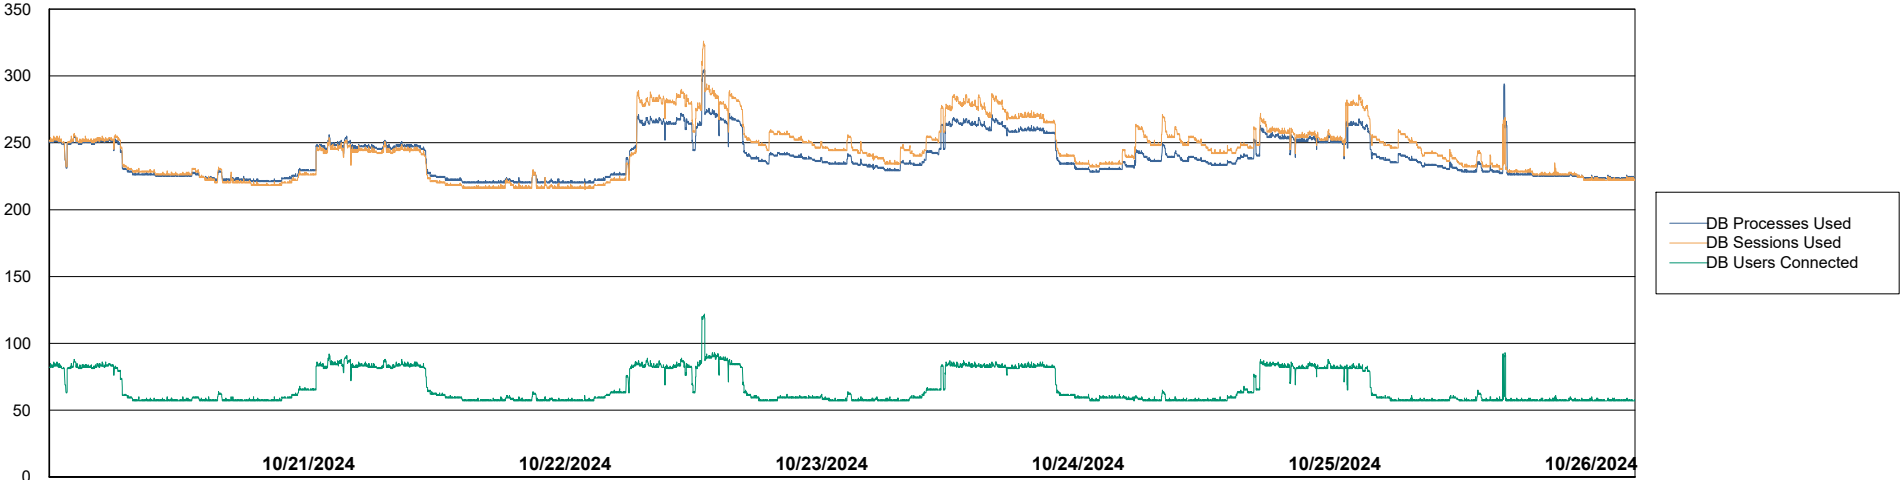

Database Performance CLO_PRD_CLO-ORA01_ABS1