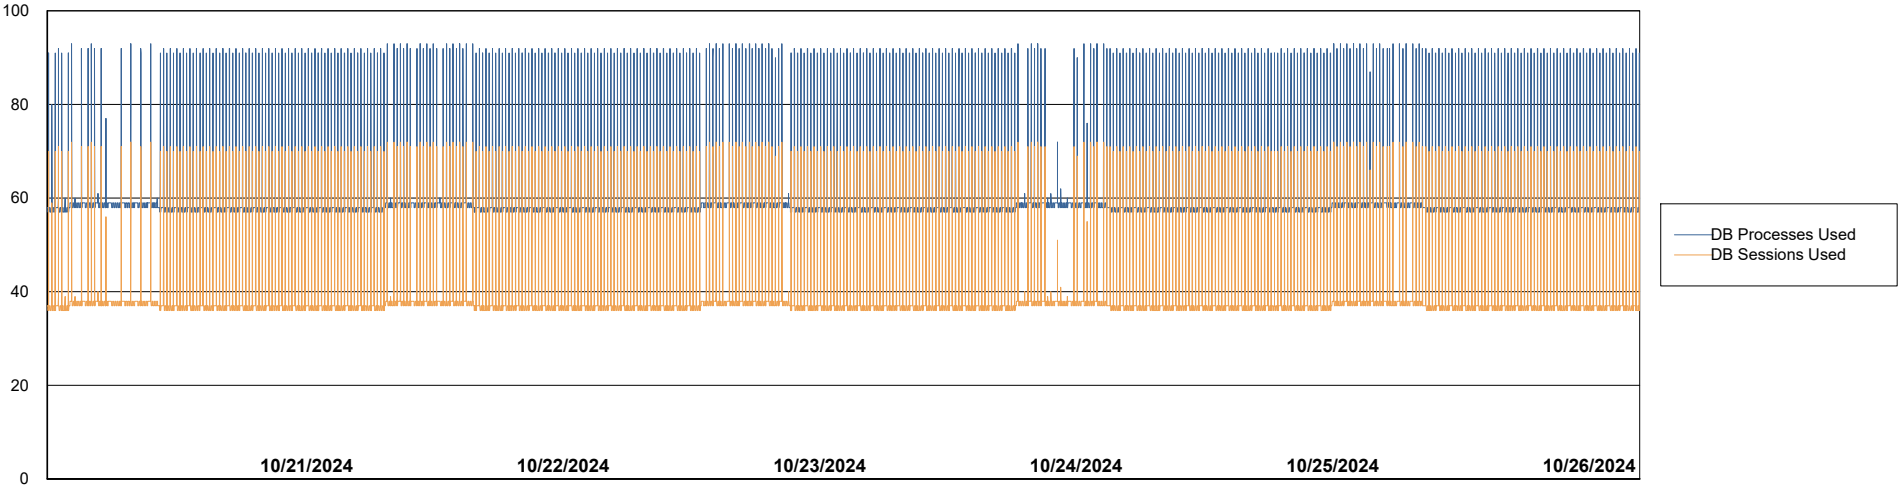

Database Performance CLO_PRD_CLO-ORA02_HSBABS1

DB Processes Max 1,000