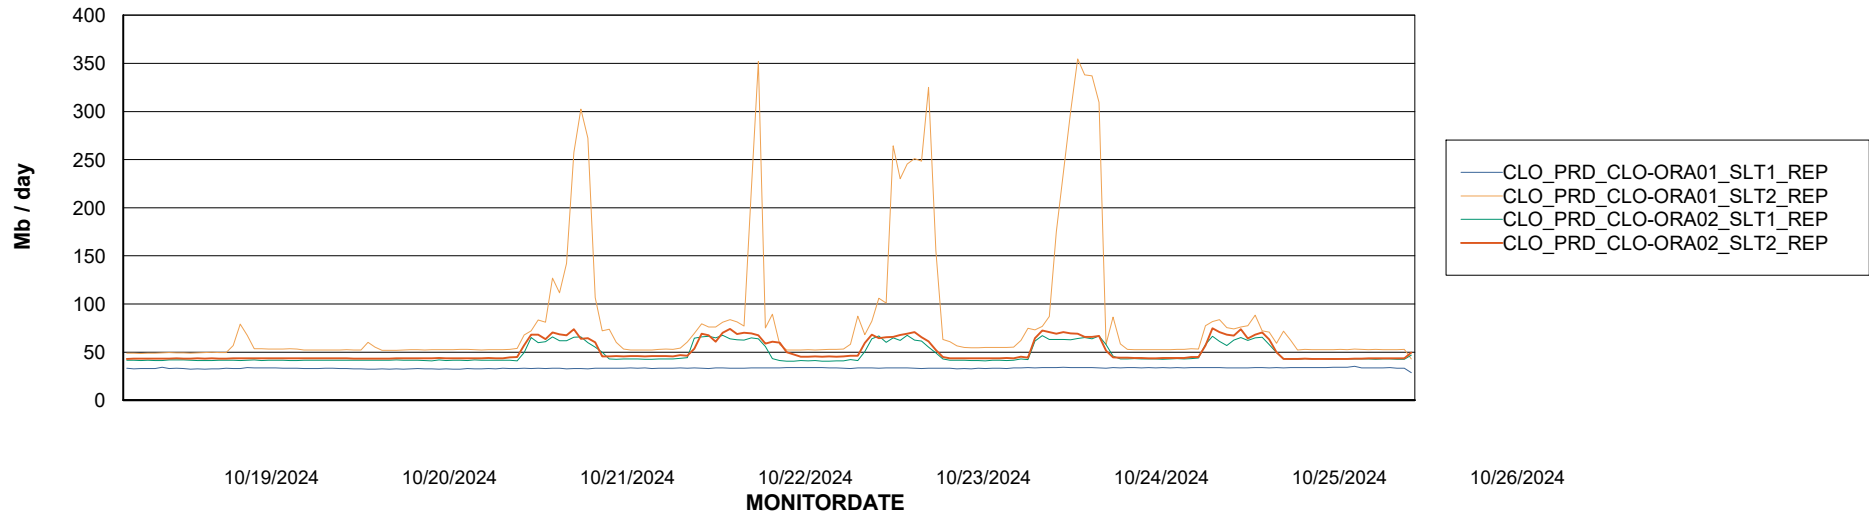

ABSSolute Application ReportServer Services

Avg memory used per ReportServer Service