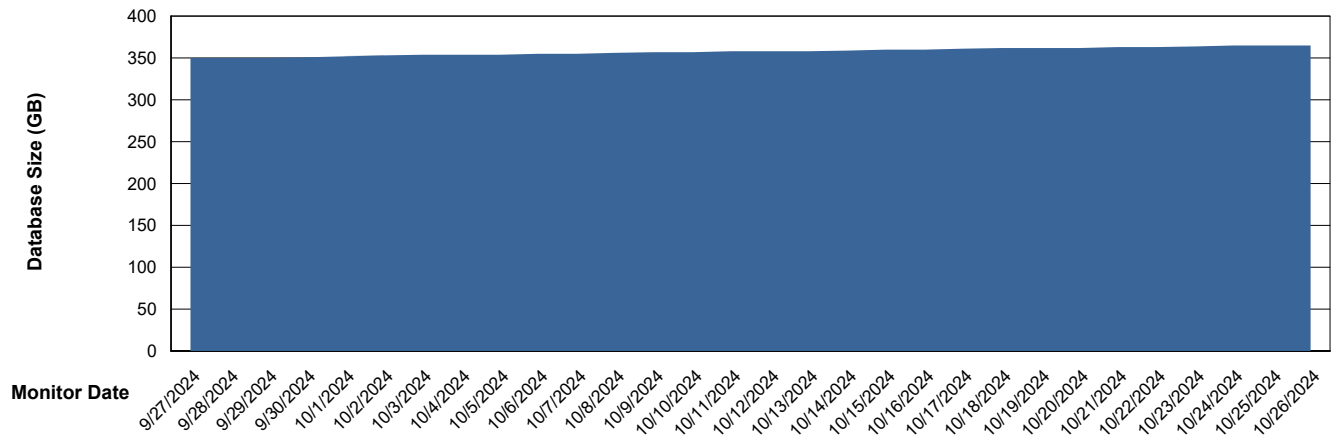

Weekly SLA Customer Report

Customer CLB OCI AMS Production
Database ID 196

DATABASE SIZE CLB-BI-AMS_ABS1_DB

Database growth over last month

DATABASE SIZE CLB-DBS1-AMS_PROD_ABS1

Database growth over last month