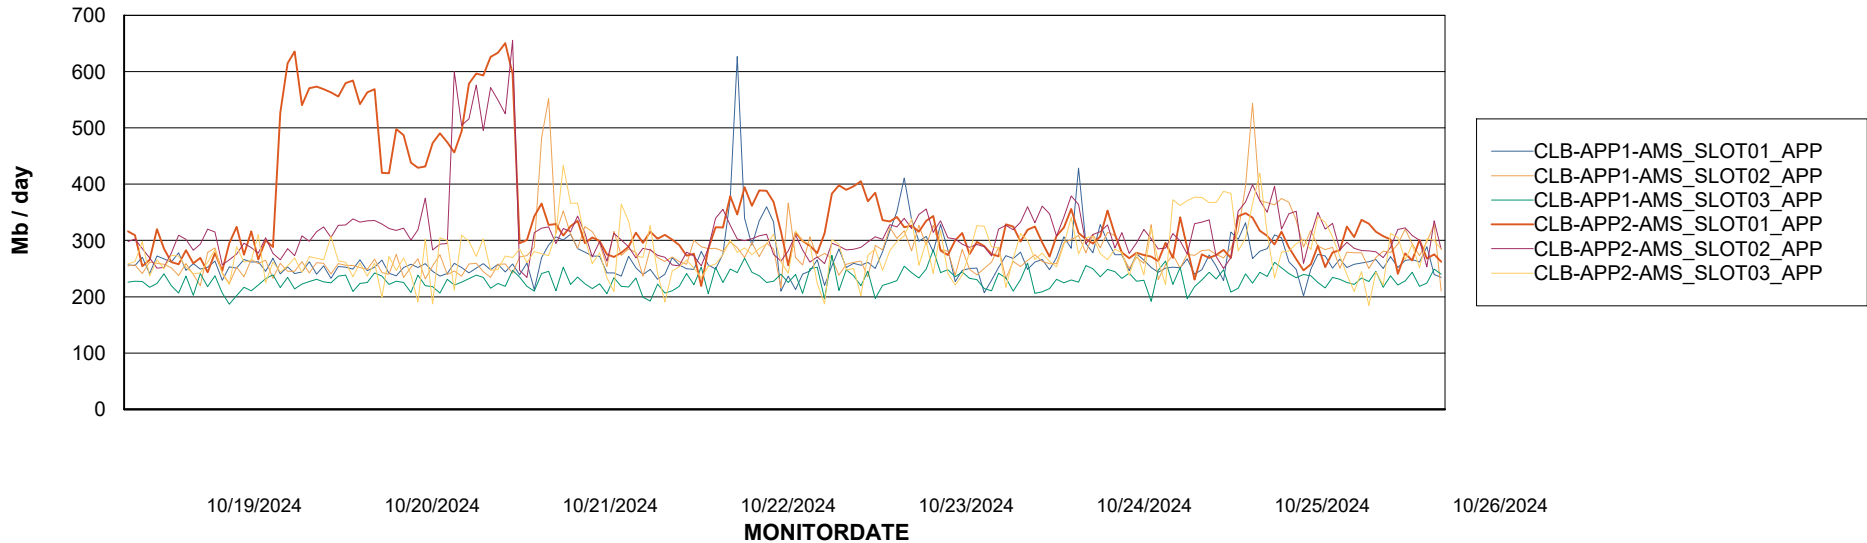

ABSSolute Application Server Services

Avg memory used per ABS Server Service