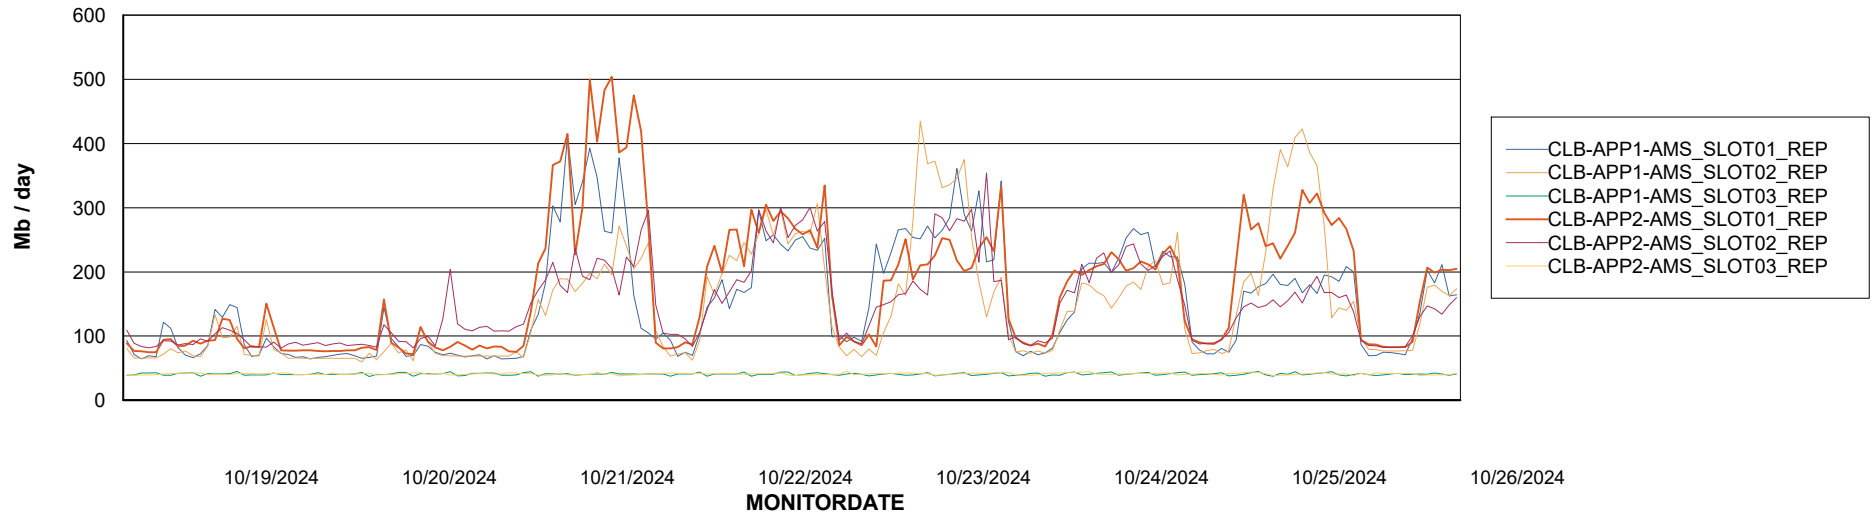

ABSSolute Application ReportServer Services

Avg memory used per ReportServer Service