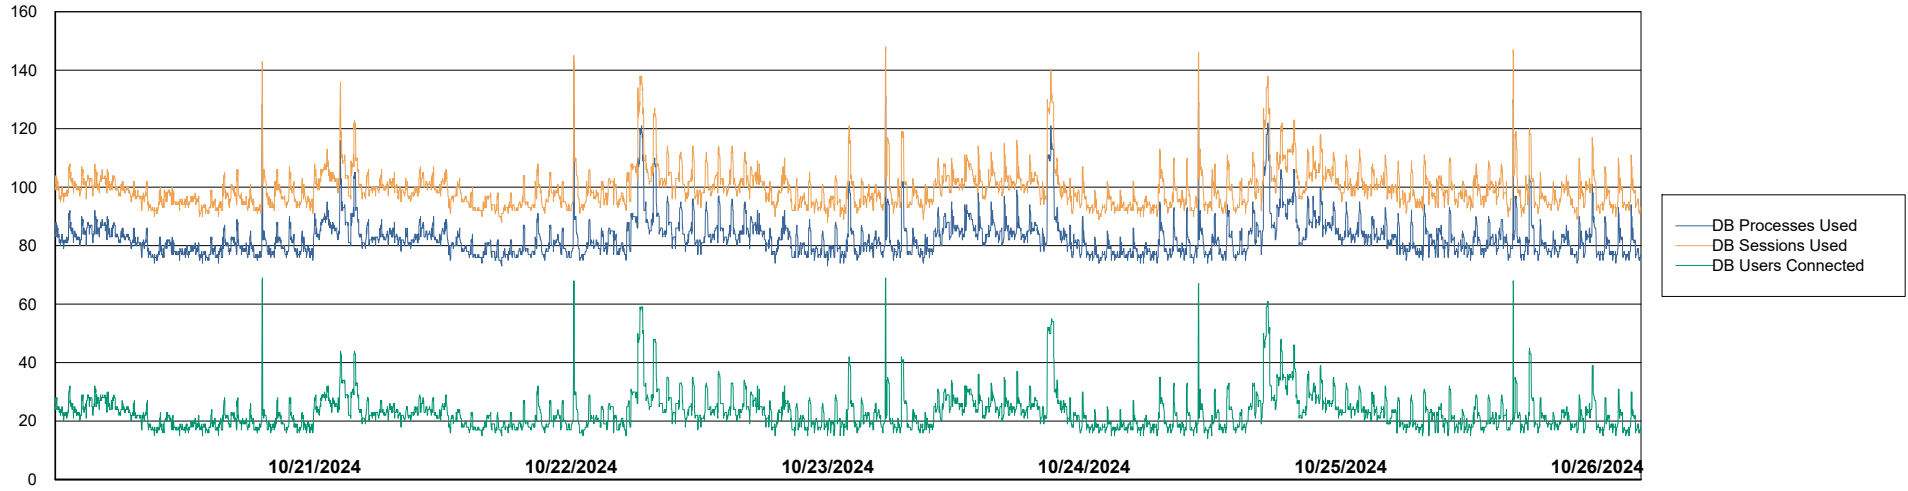

Database Performance CLB-BI-AMS_ABS1_DB