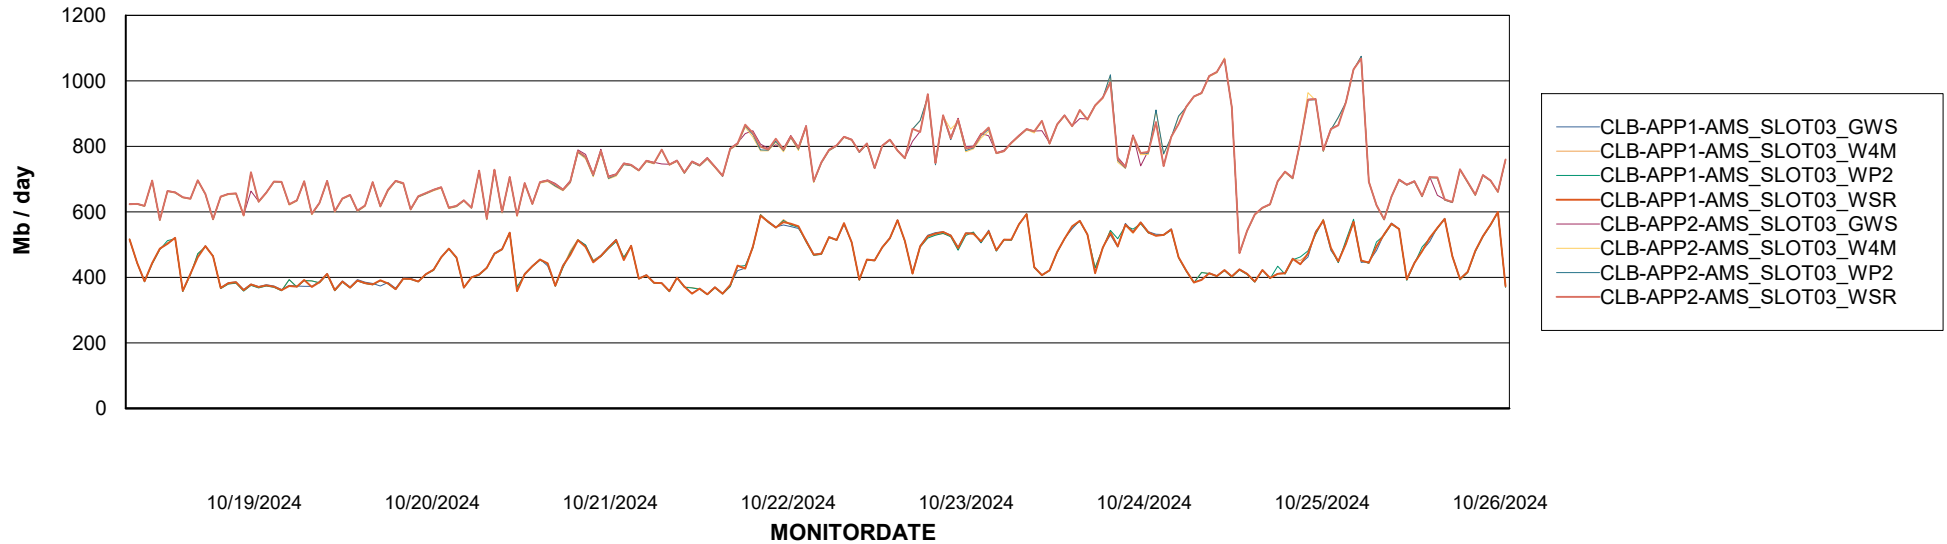

ABSSolute Application ReportServer Services

Avg memory used per ReportServer Service

Weekly SLA Customer Report

Customer: CLB OCI AMS Production
Database ID: 196

ABSSolute Web Component Services

Avg memory used per ABS Web component