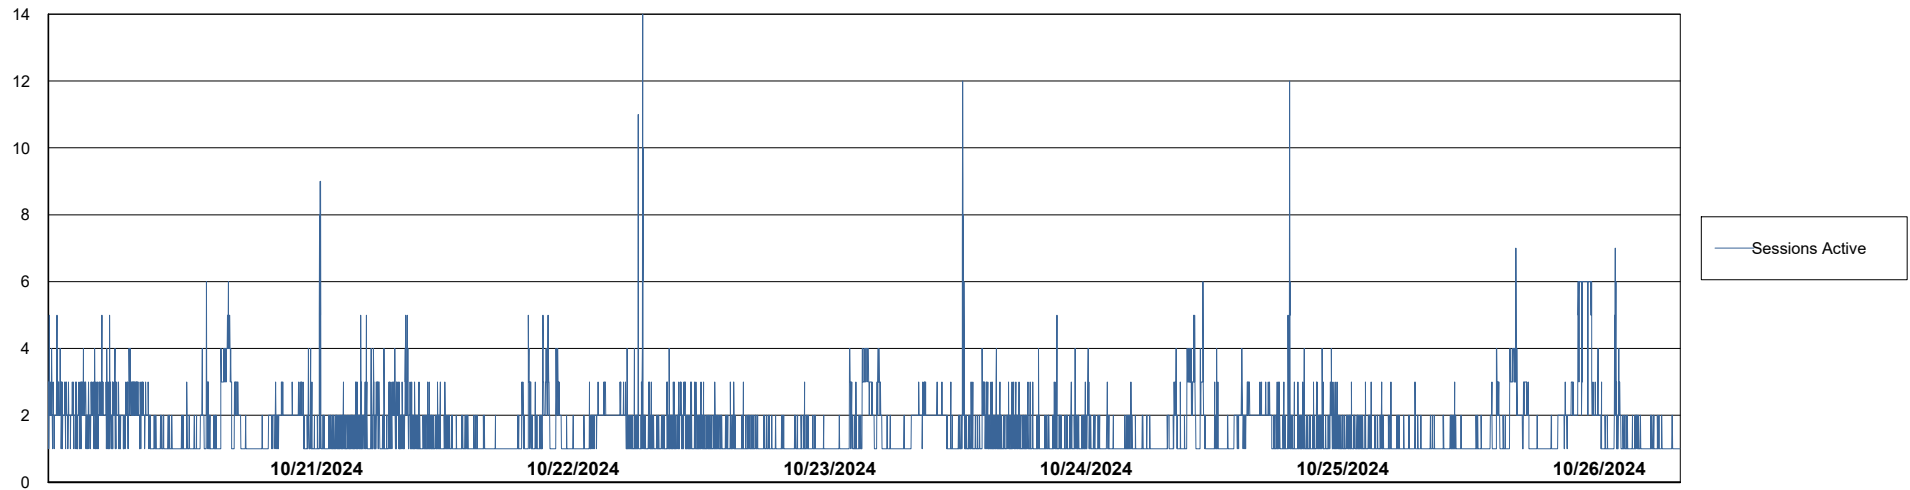

Weekly SLA Customer Report

Customer CLB OCI AMS Production
Database ID 196

Database Performance CLB-BI-AMS_ABS1_DB

Weekly SLA Customer Report

Customer CLB OCI AMS Production
Database ID 196

Database Performance CLB-DBS1-AMS_PROD_ABS1