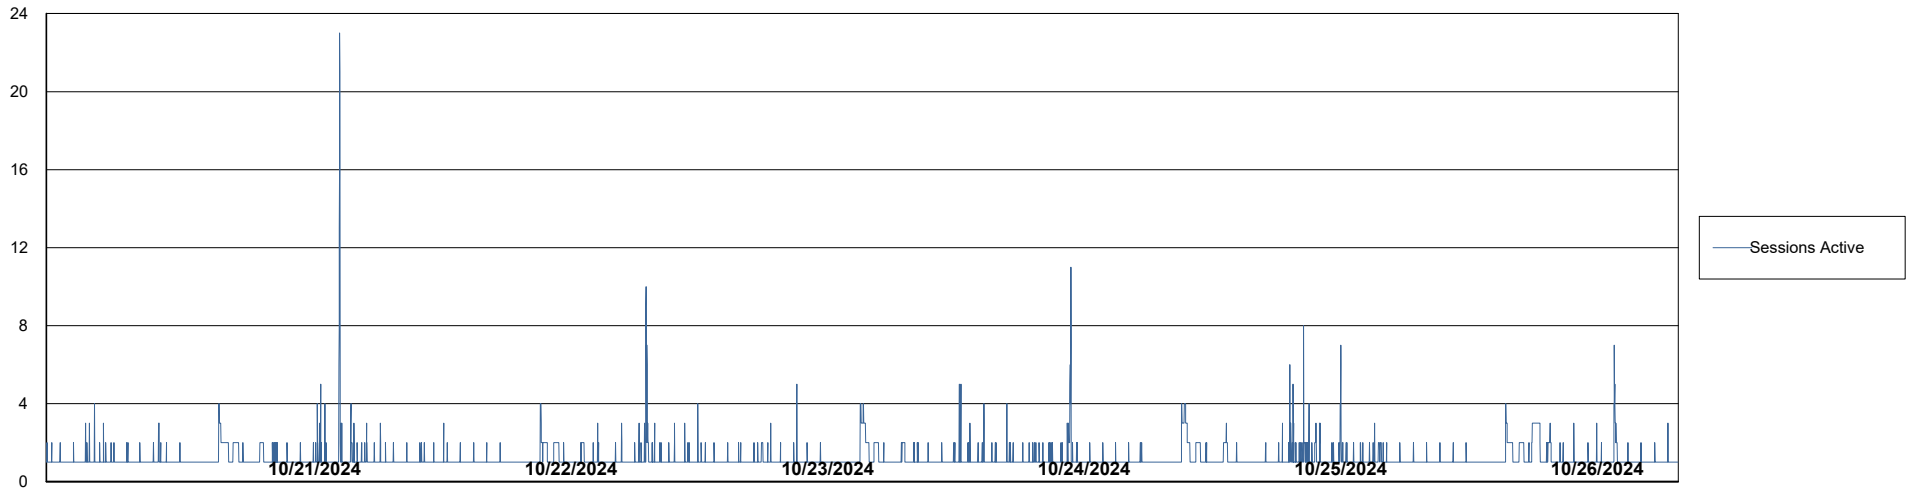

Database Performance CLB-BI-AMS_ABS1_DB