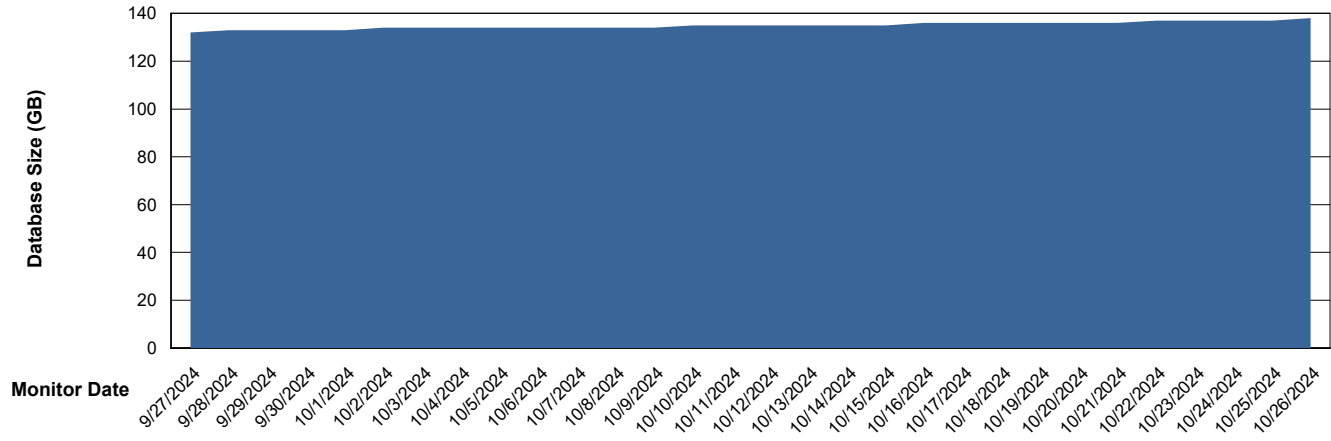

Weekly SLA Customer Report

Customer CLB OCI AMS Production
Database ID 196

Database Performance CLB-BI-AMS_ABS1_DB

Weekly SLA Customer Report

Customer CLB OCI AMS Production
Database ID 196

Database Performance CLB-DBS1-AMS_PROD_ABS1

Weekly SLA Customer Report

Customer CLB OCI AMS Production
Database ID 196

DATABASE SIZE CLB-BI-AMS_ABS1_DB

Database growth over last month

DATABASE SIZE CLB-DBS1-AMS_PROD_ABS1

Database growth over last month