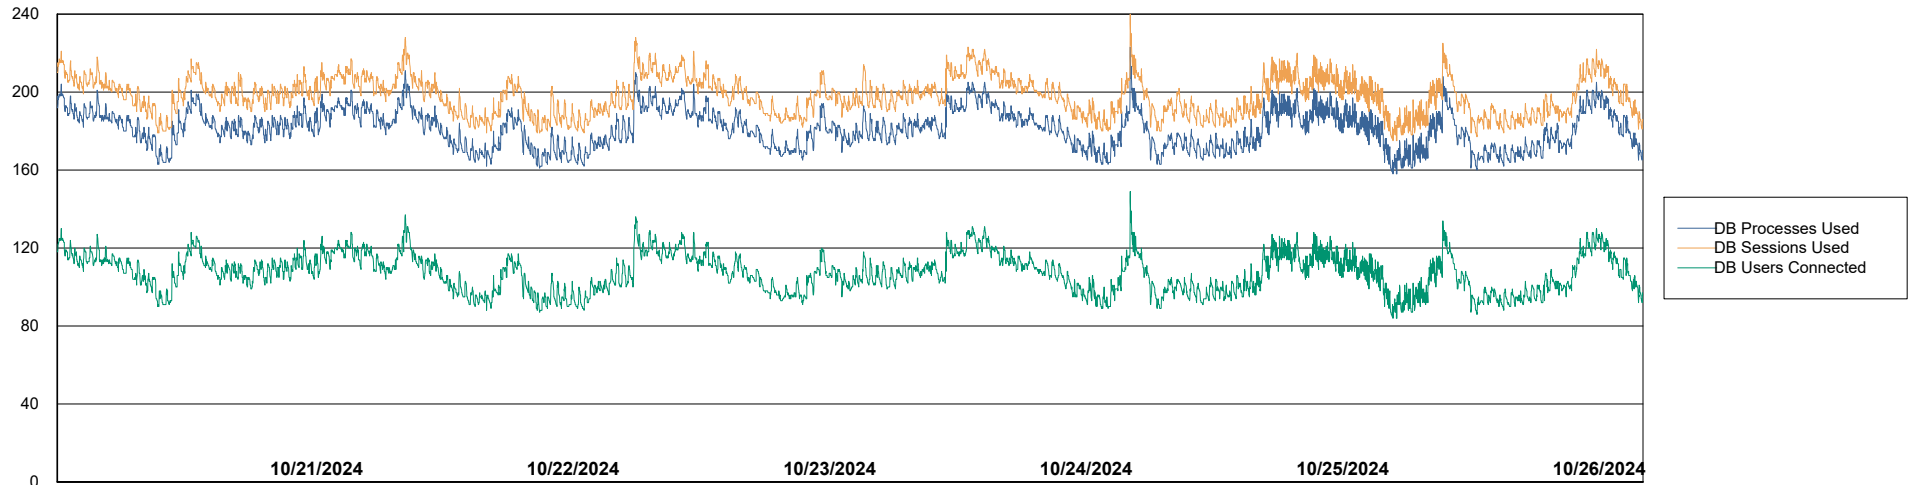

Weekly SLA Customer Report

Customer CLB OCI AMS Production
Database ID 196

Database Performance CLB-BI-AMS_ABS1_DB

Weekly SLA Customer Report

Customer CLB OCI AMS Production
Database ID 196

Database Performance CLB-DBS1-AMS_PROD_ABS1