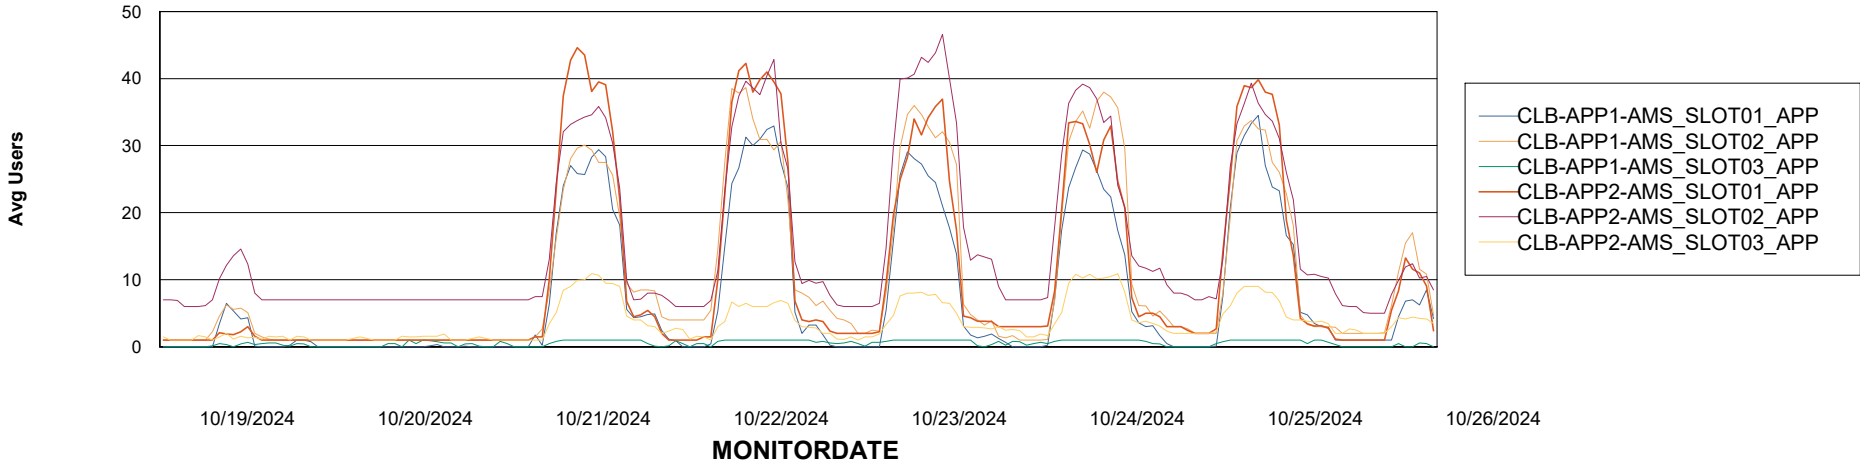

Customer: CLB OCI AMS Production
Database ID: 196

ABSSolute Application Server Services

Avg memory used per ABS Server Service

Avg users per day per ABS server

Weekly SLA Customer Report

Customer: CLB OCI AMS Production
Database ID: 196