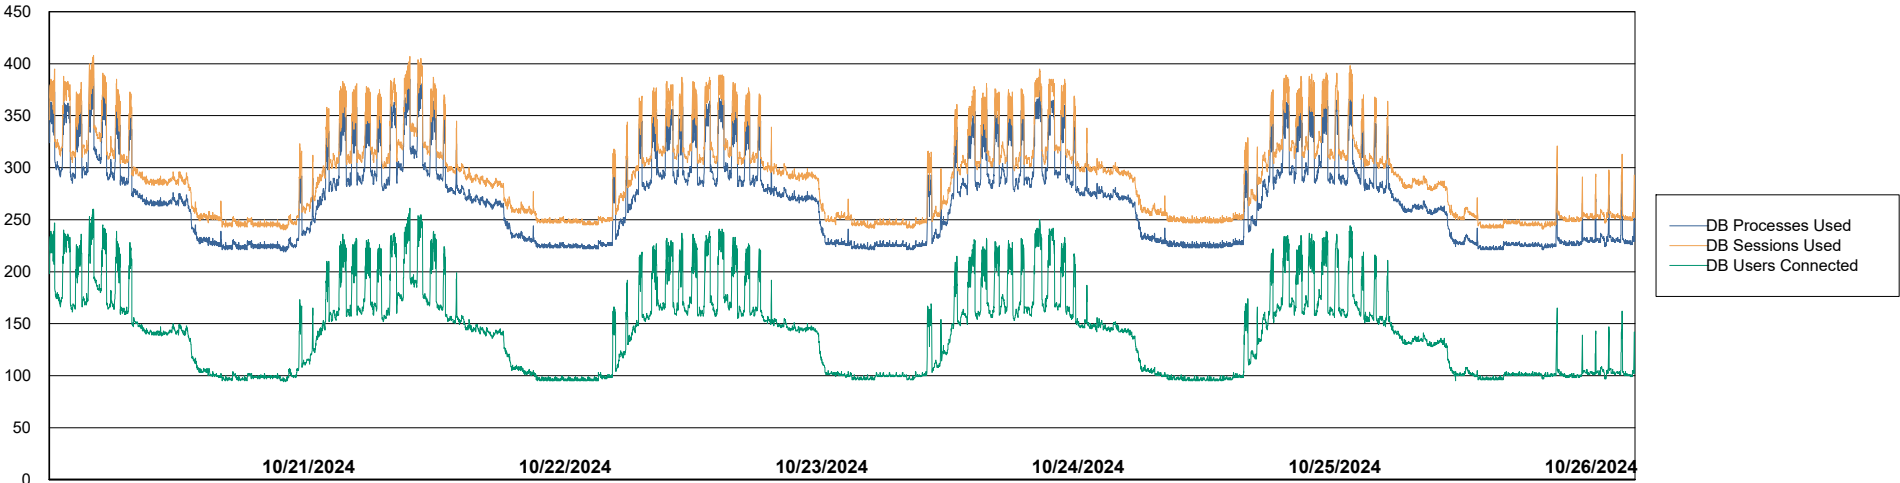

Database Performance BNLDB_Production