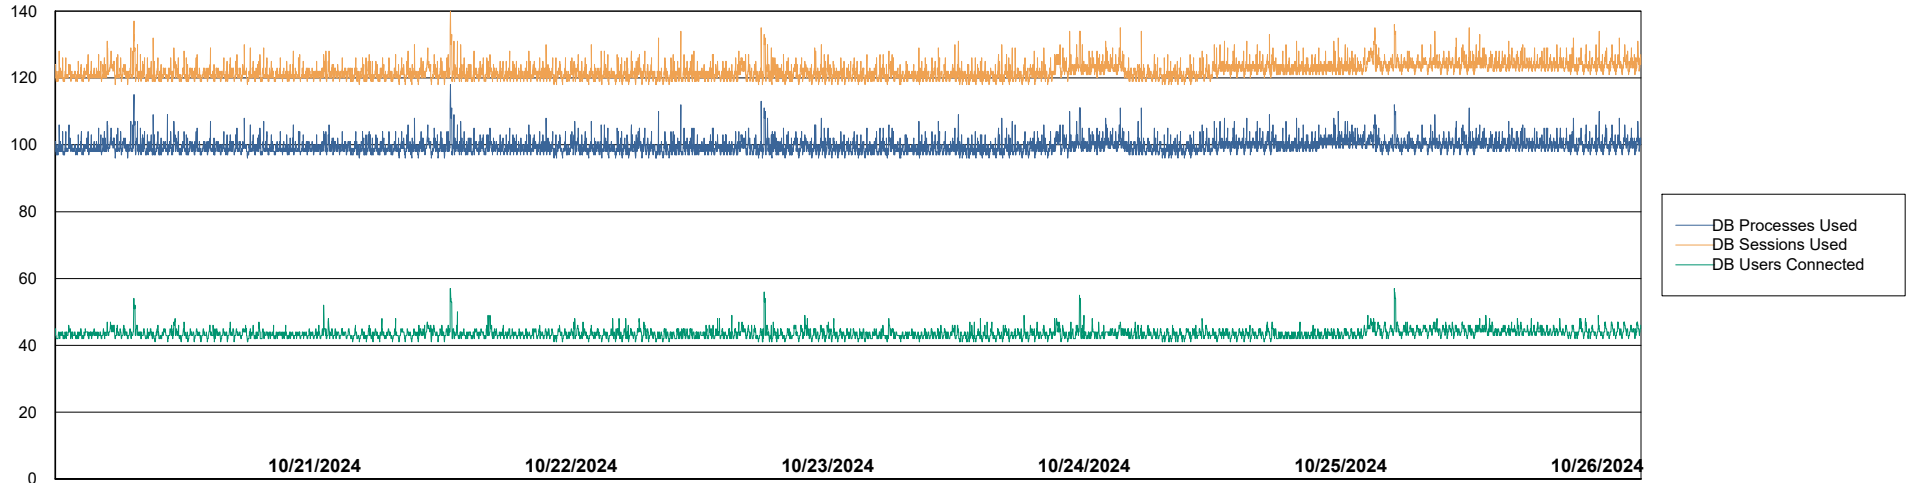

Database Performance AUJ_ABSEM3_DB