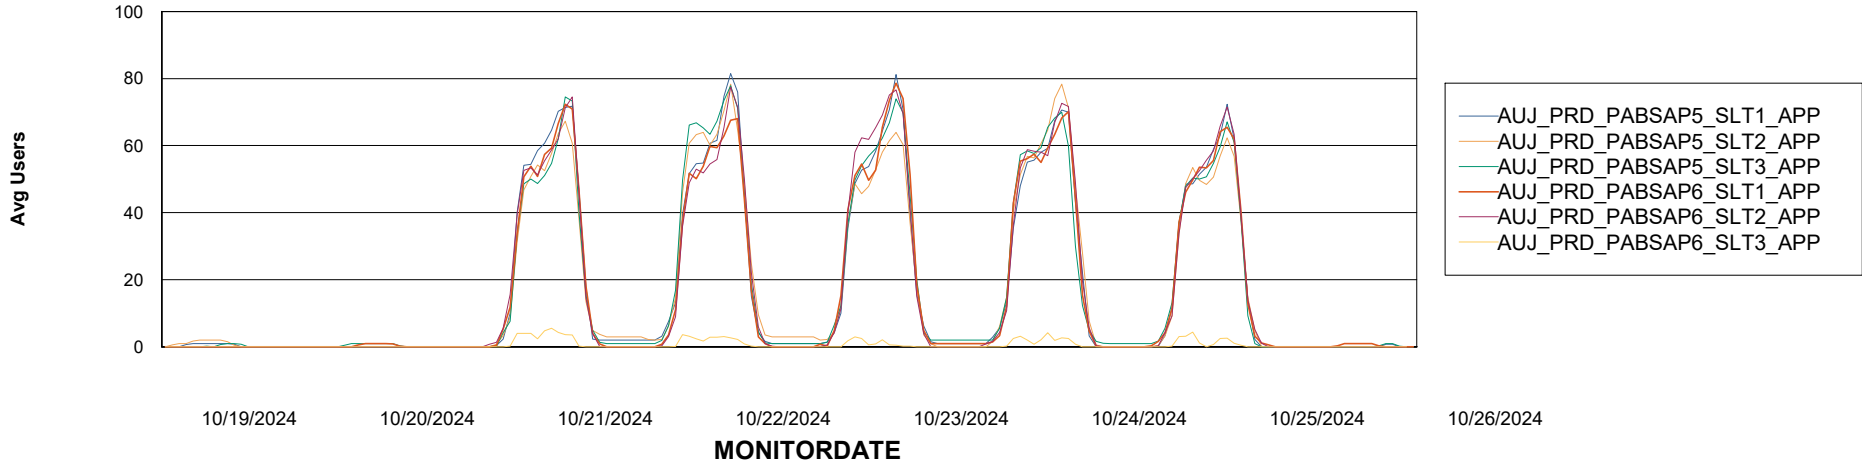

Avg users per day per ABS server