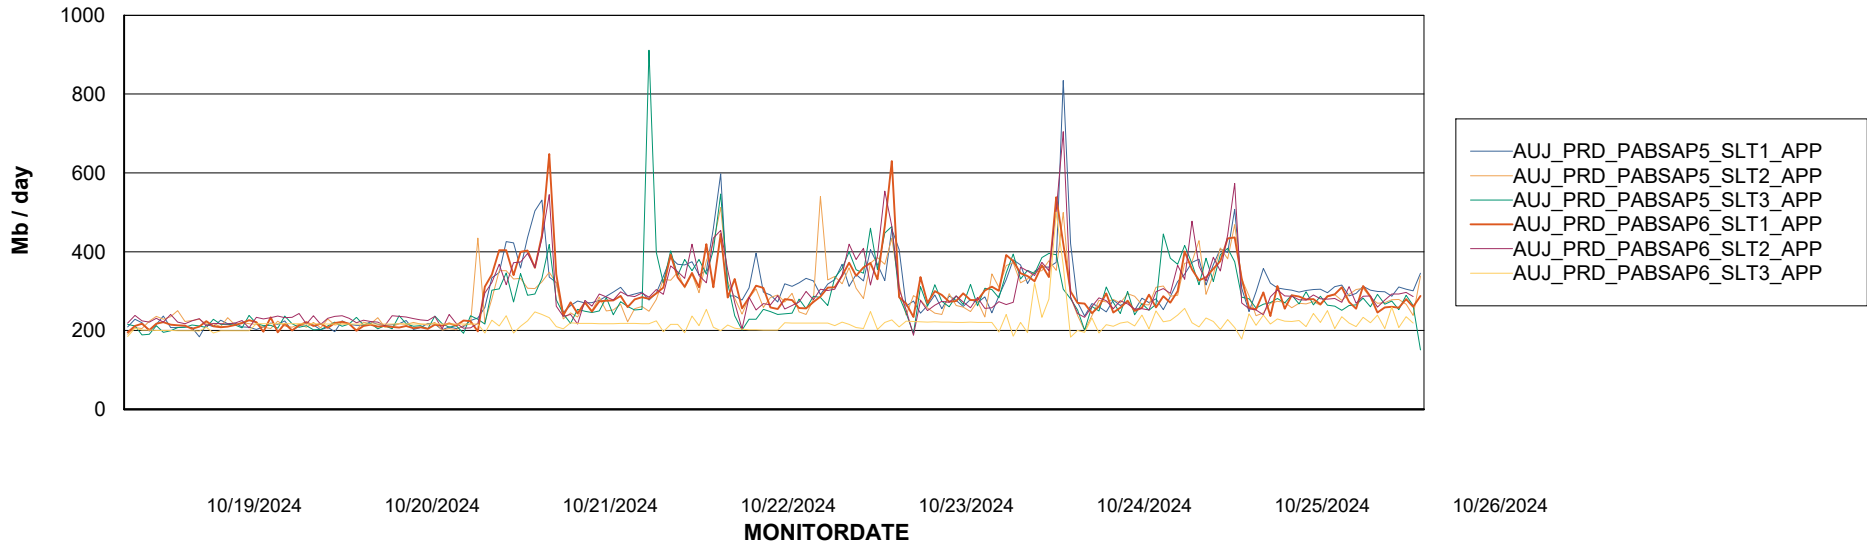

ABSSolute Application Server Services

Avg memory used per ABS Server Service