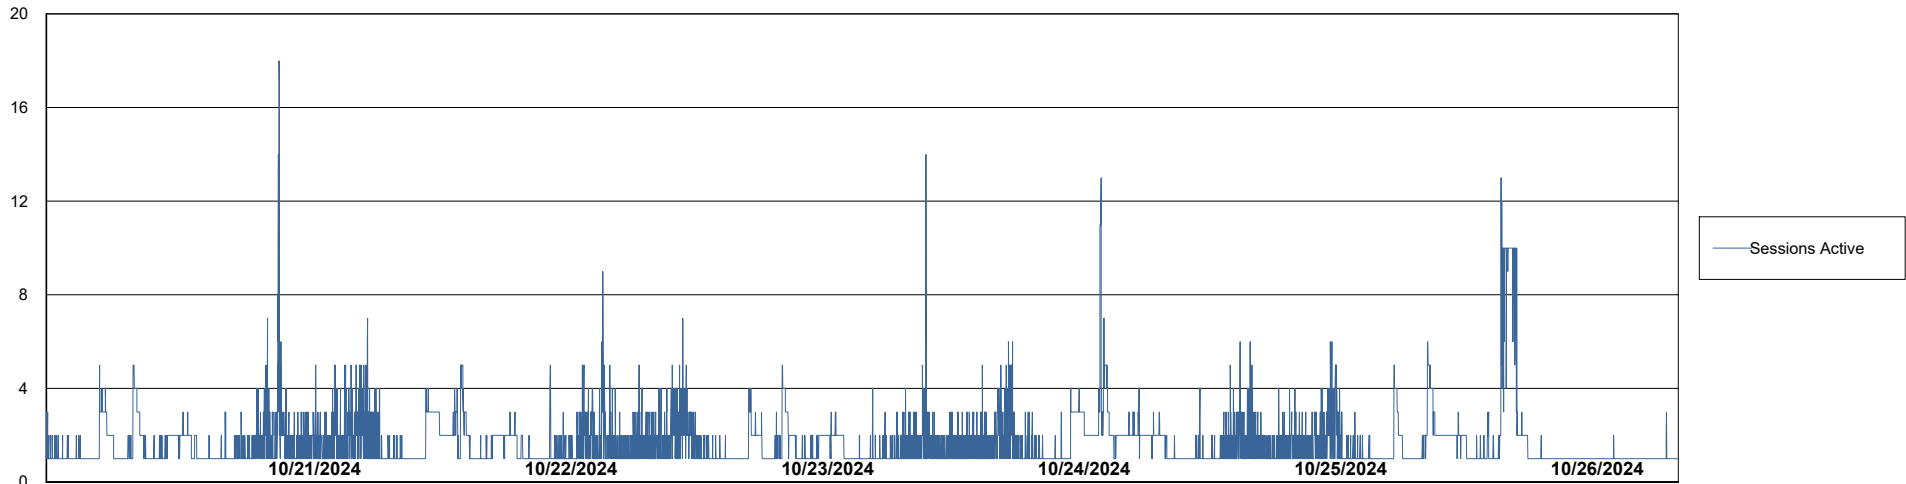

Database Performance AUJ_DB3_Primary