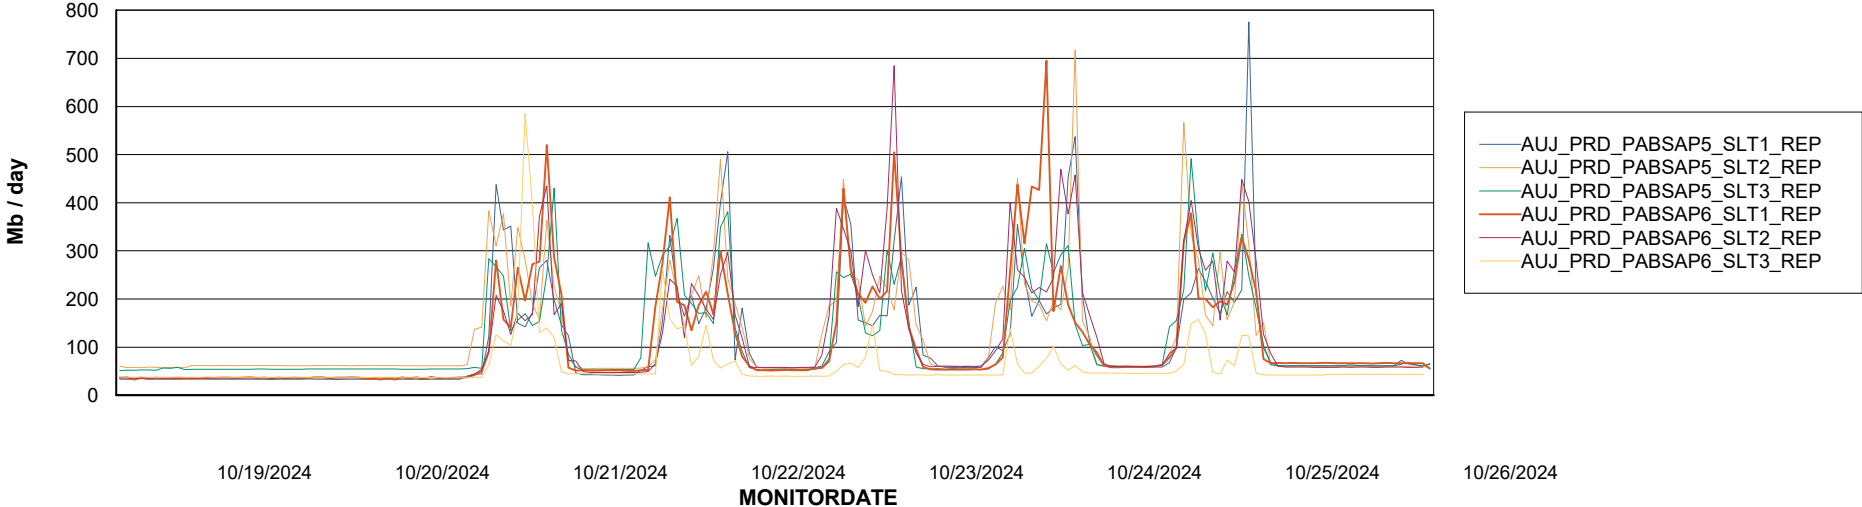

ABSSolute Application ReportServer Services

Avg memory used per ReportServer Service