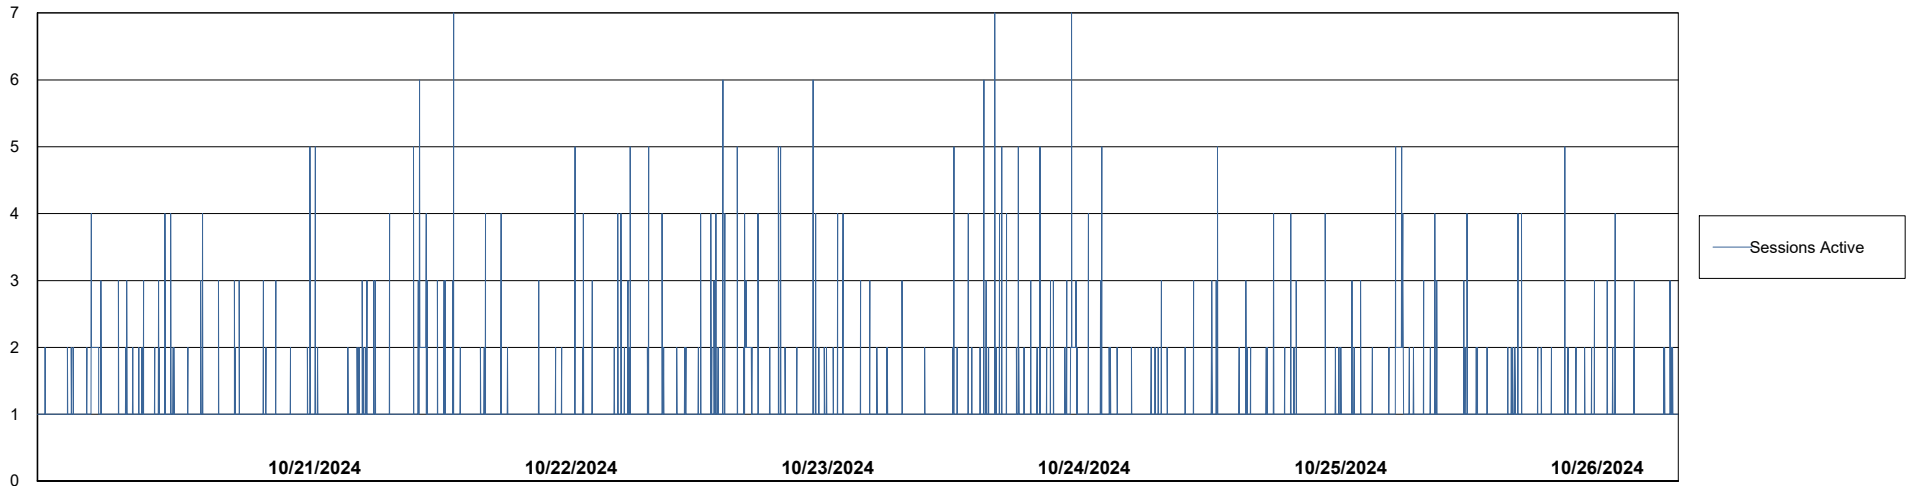

Database Performance AUJ_ABSEM3_DB