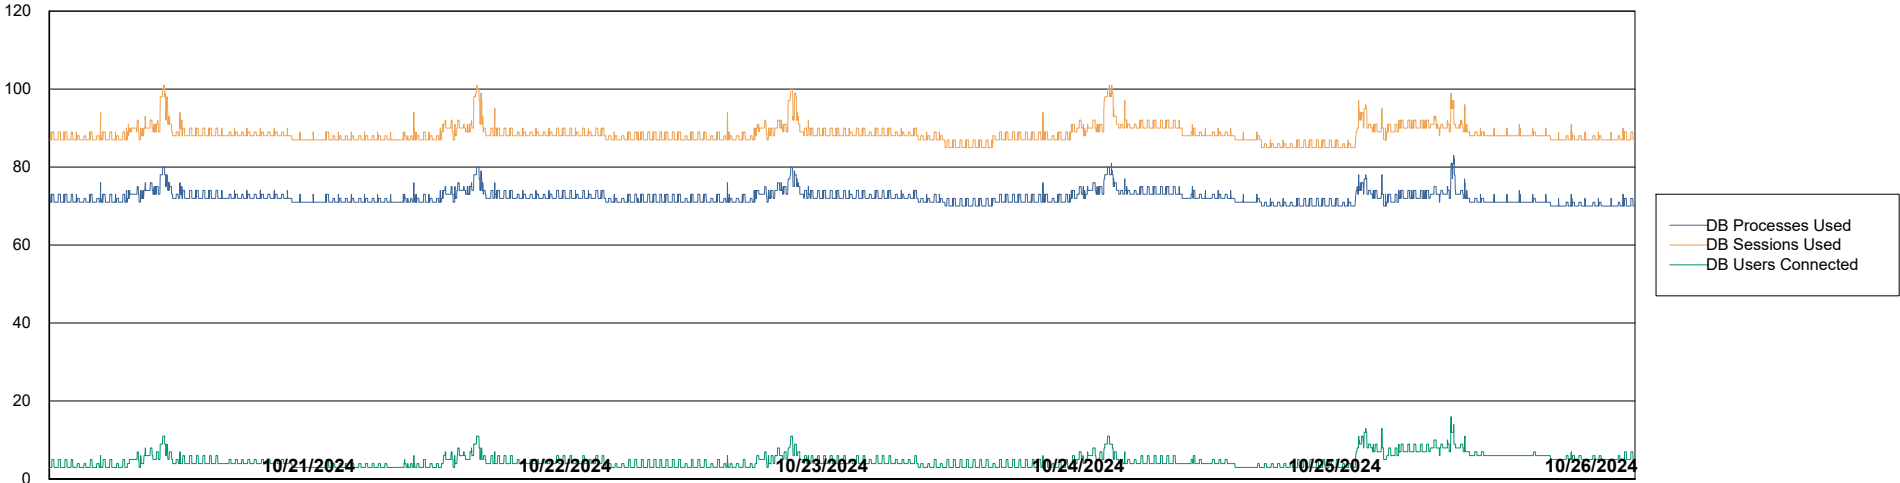

Database Performance AUJ_BI3_DB