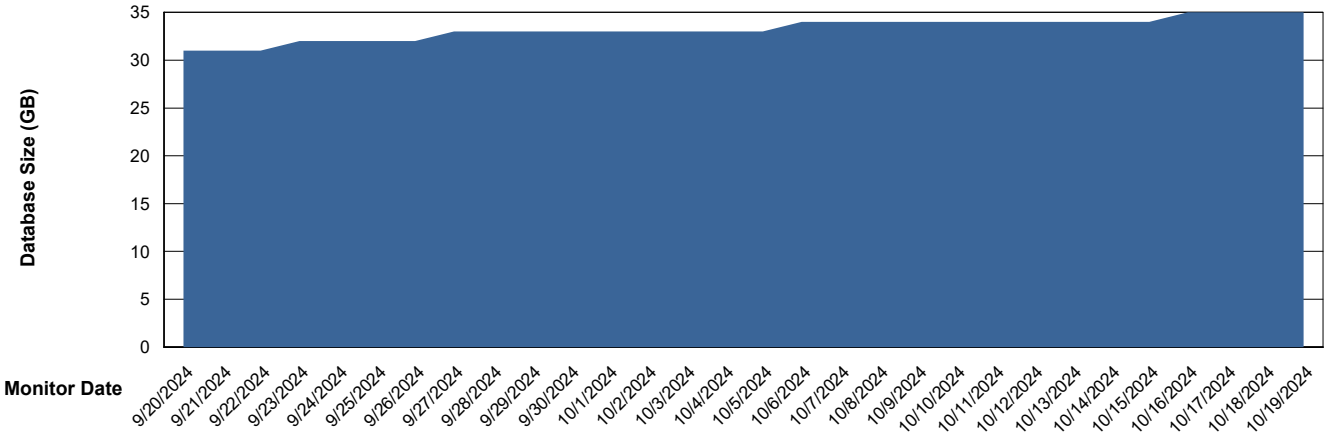

DB Processes Max 0
DB Processes Max 1,000
DB Processes Max 4

Weekly SLA Customer Report

Customer XMX Production (24/7)
 Database ID 146

DATABASE SIZE XMX_PROD_ABSDB01_PRDB_ABS1

Database growth over last month

Database Tablespace XMX_PROD_ABSDB01_PRDB_ABS1

Date	Tablespace Name	Filesize (Gb)	Usedsize (Gb)	Percentage free
10/19/2024	ABSDATA	22	17	23
	INDX	8	0	100
10/18/2024	ABSDATA	22	17	24
	INDX	8	0	100
10/17/2024	ABSDATA	22	17	24
	INDX	8	0	100
10/16/2024	ABSDATA	22	16	25
	INDX	8	0	100
10/15/2024	ABSDATA	22	16	25
	INDX	8	0	100
10/14/2024	ABSDATA	22	16	26
	INDX	8	0	100
10/13/2024	ABSDATA	19	16	15
	INDX	8	0	100