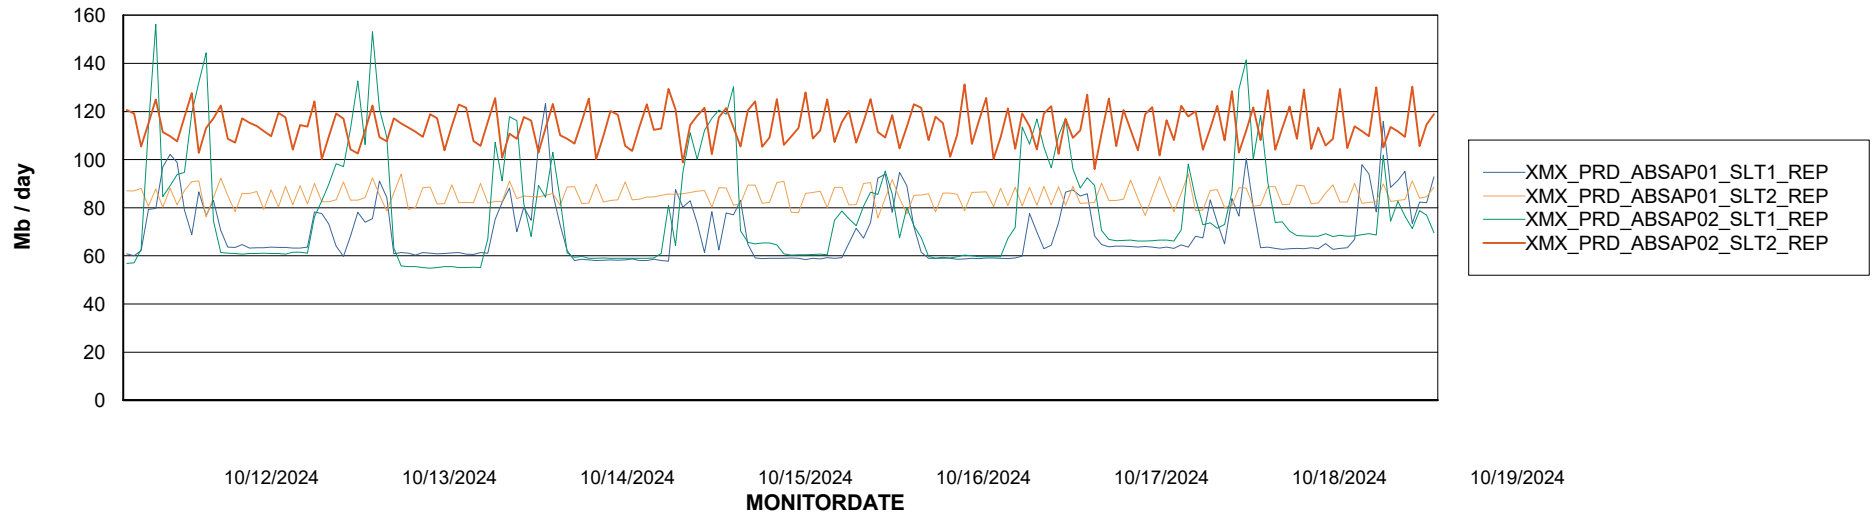

ABSSolute Application ReportServer Services

Avg memory used per ReportServer Service