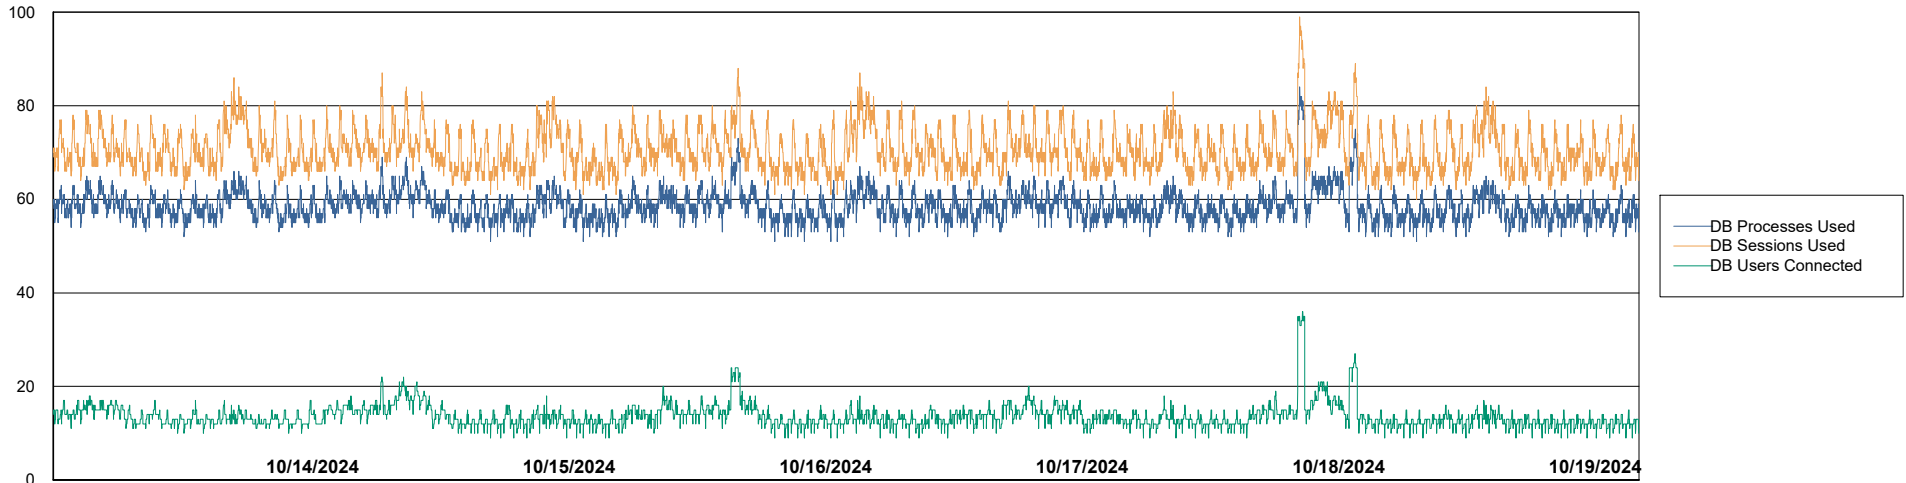

Database Performance VOS_PRD_ABSBI-2018_ABS1