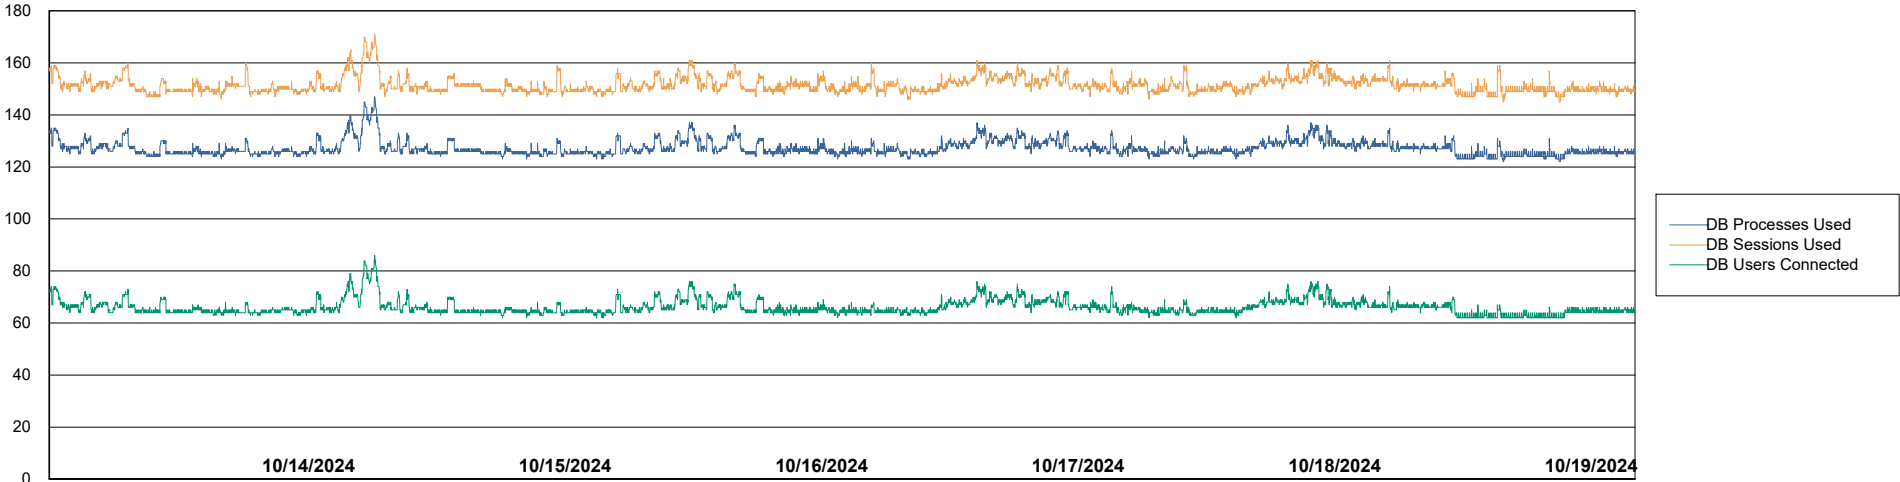

Database Performance VOS_PRD_ABSORA1-2022_ABS1