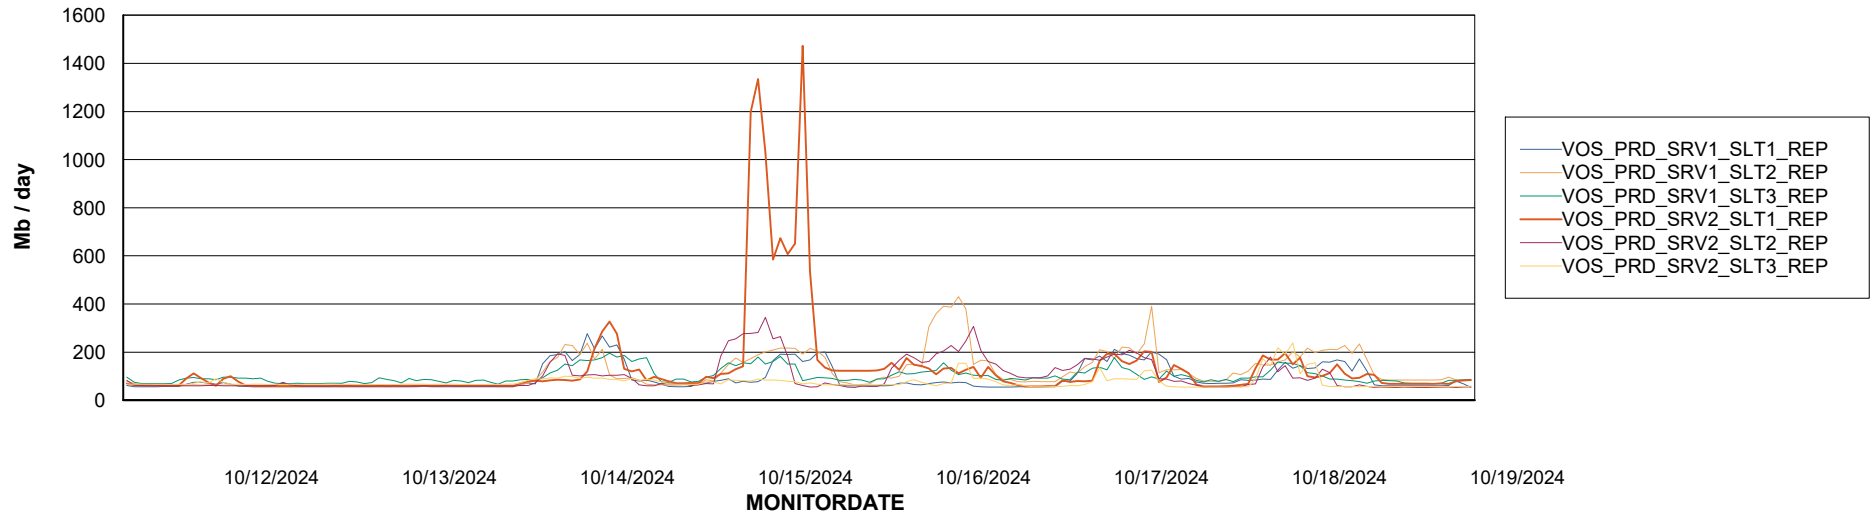

ABSSolute Application ReportServer Services

Avg memory used per ReportServer Service