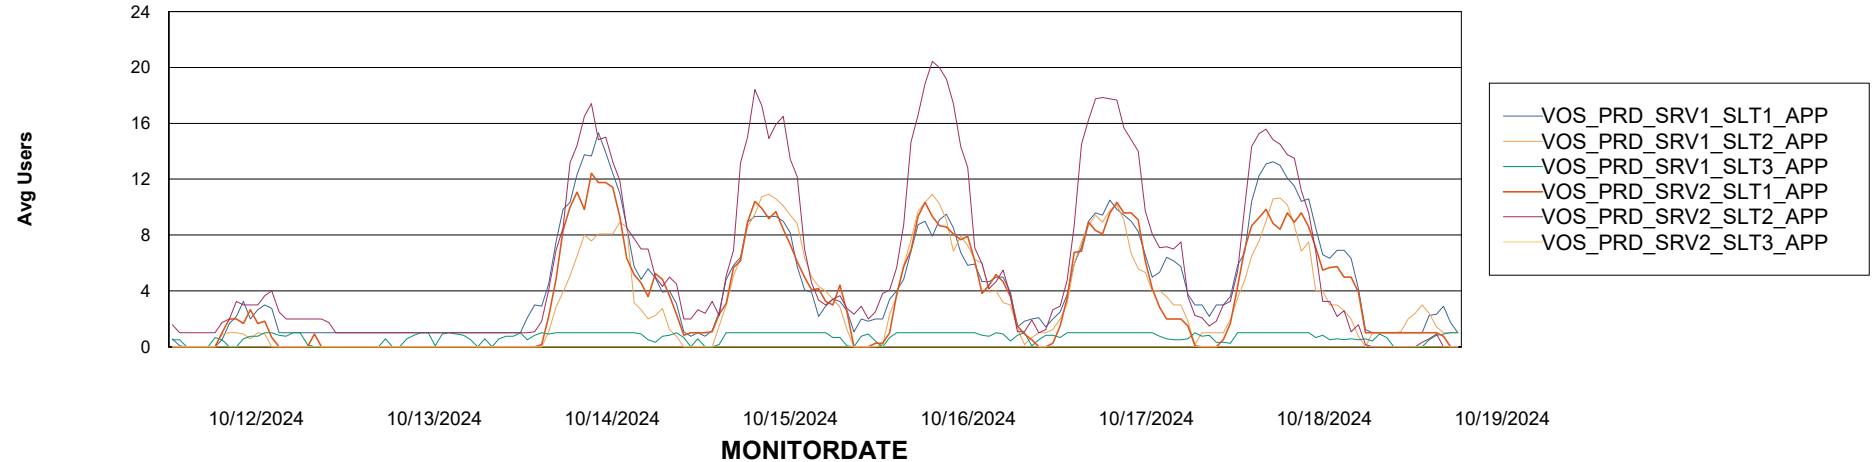

Avg users per day per ABS server