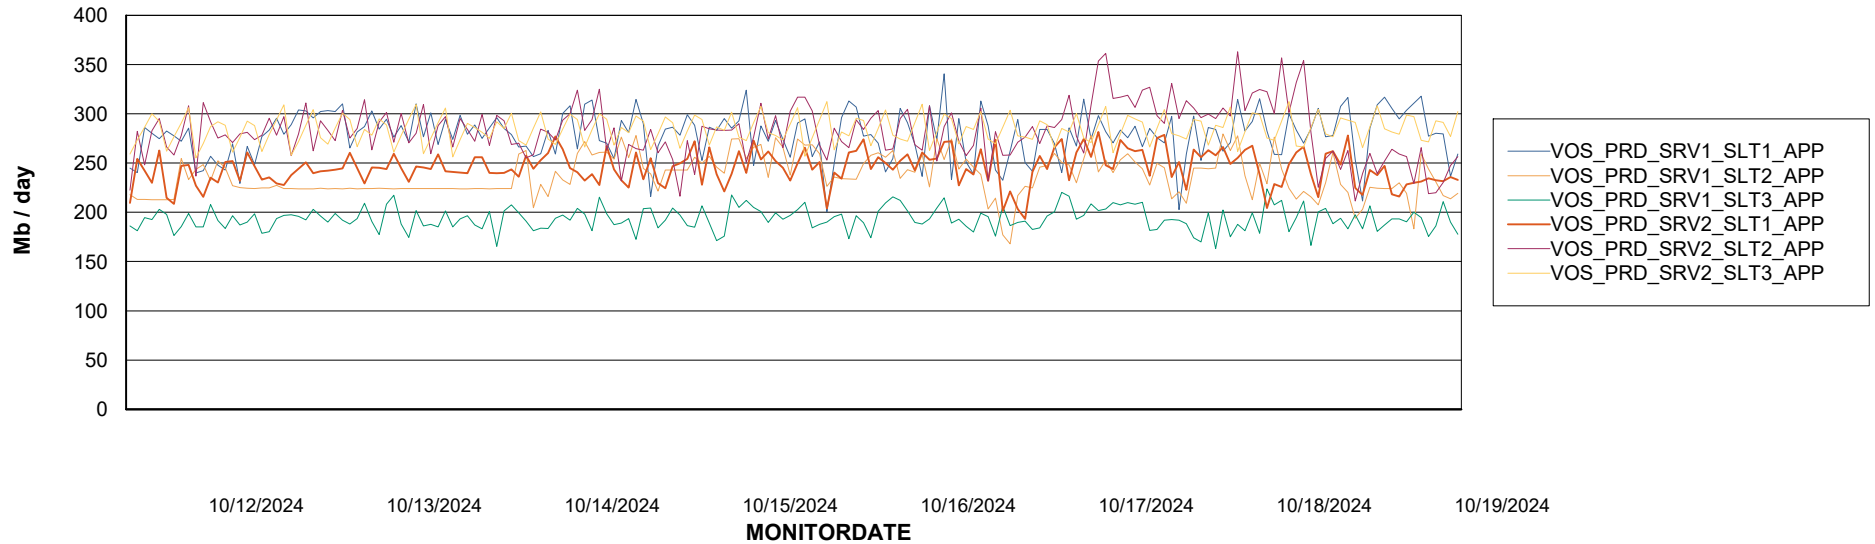

ABSSolute Application Server Services

Avg memory used per ABS Server Service