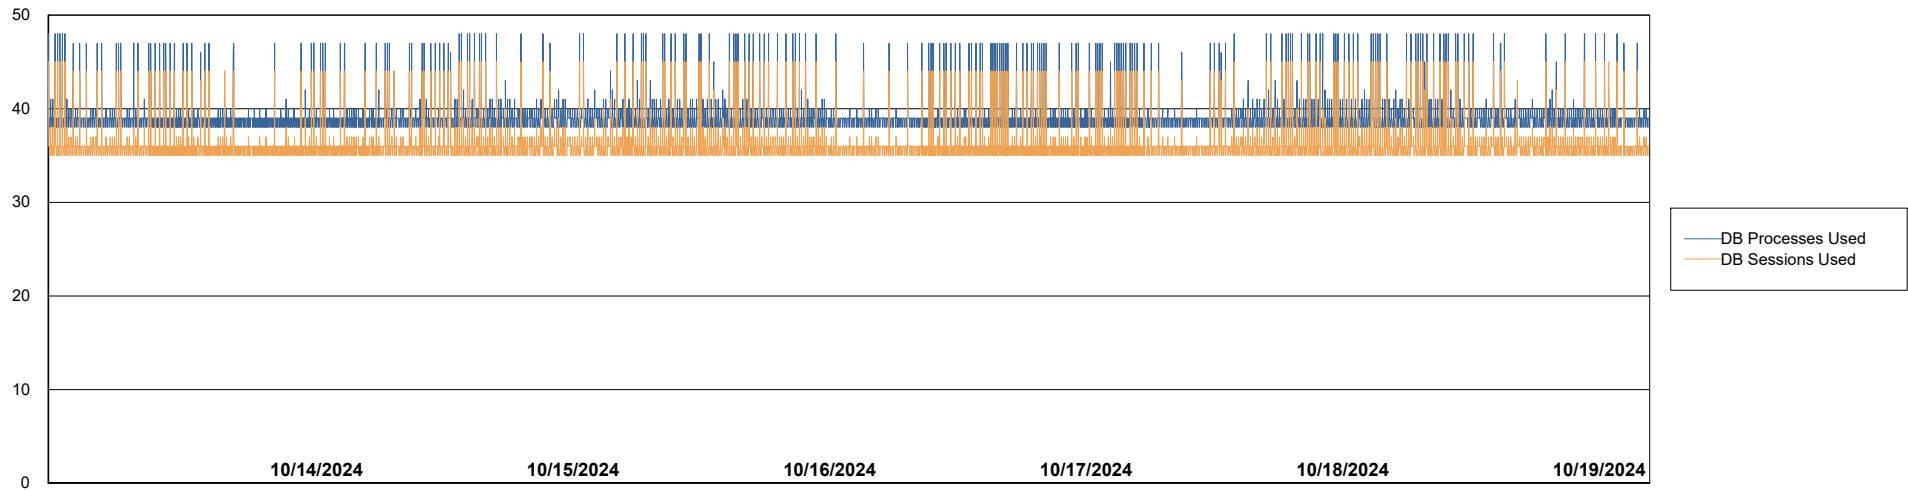

Database Performance VOS_PRD_ABSORA2-2022_HSBABS1

DB Processes Max 1,000