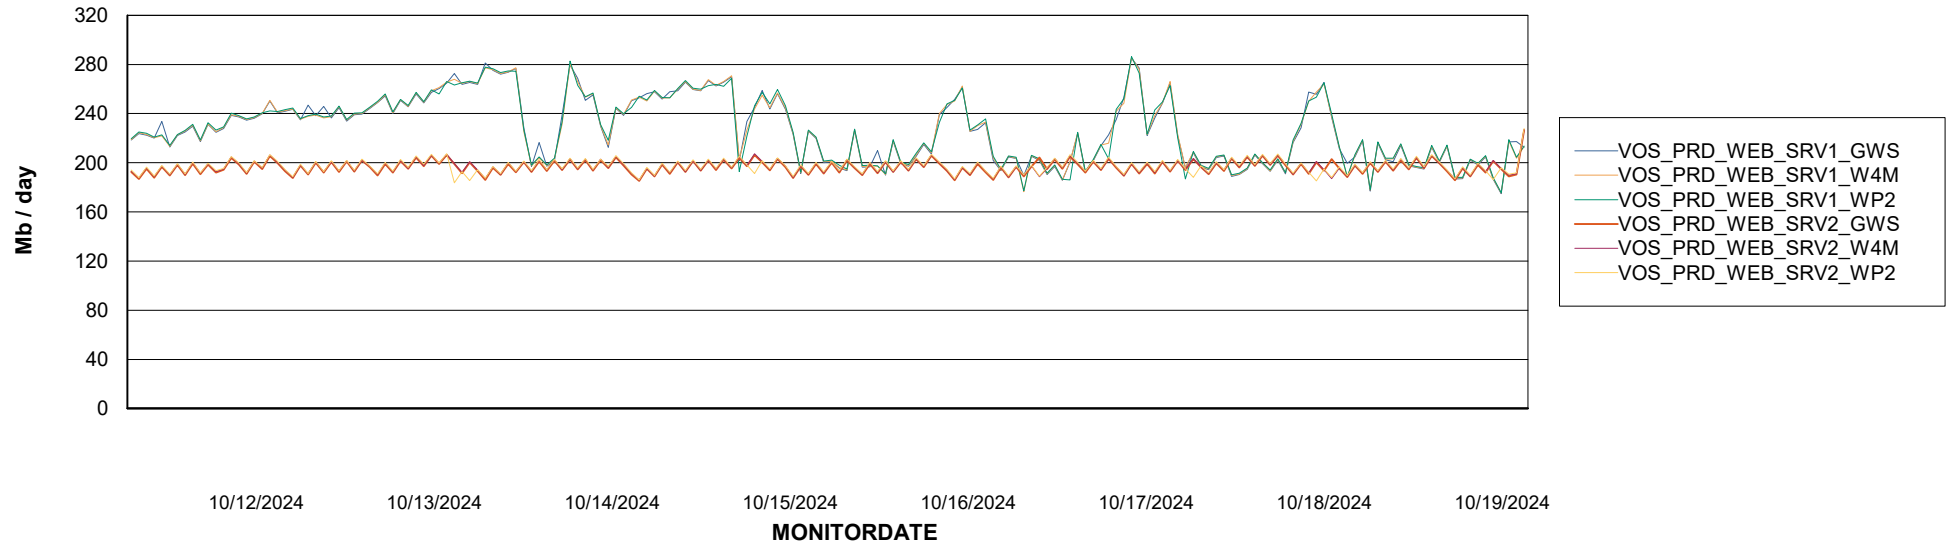

ABSSolute Web Component Services

Avg memory used per ABS Web component