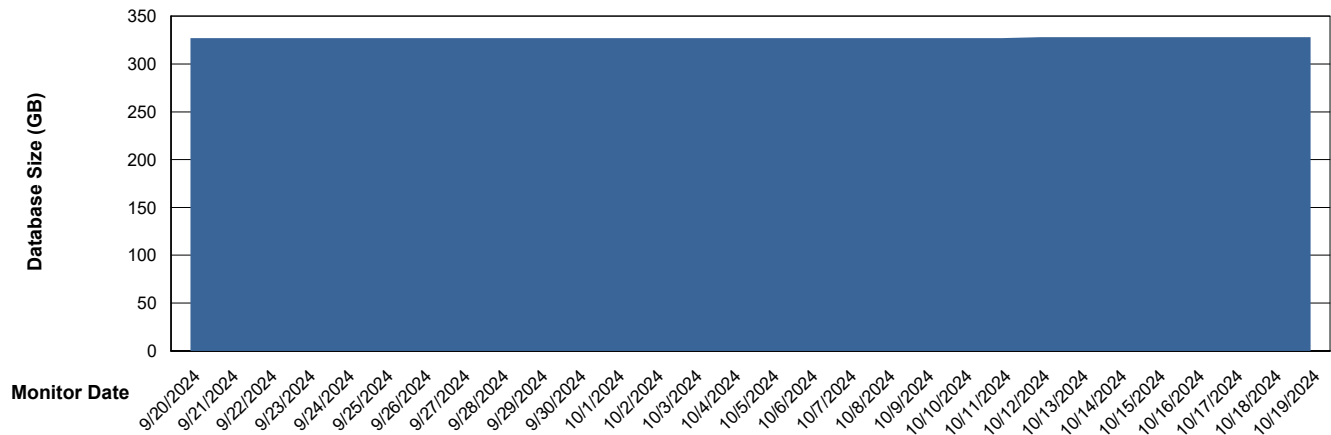

DATABASE SIZE VOS_PRD_ABSORA1-2022_ABS1

Database growth over last month