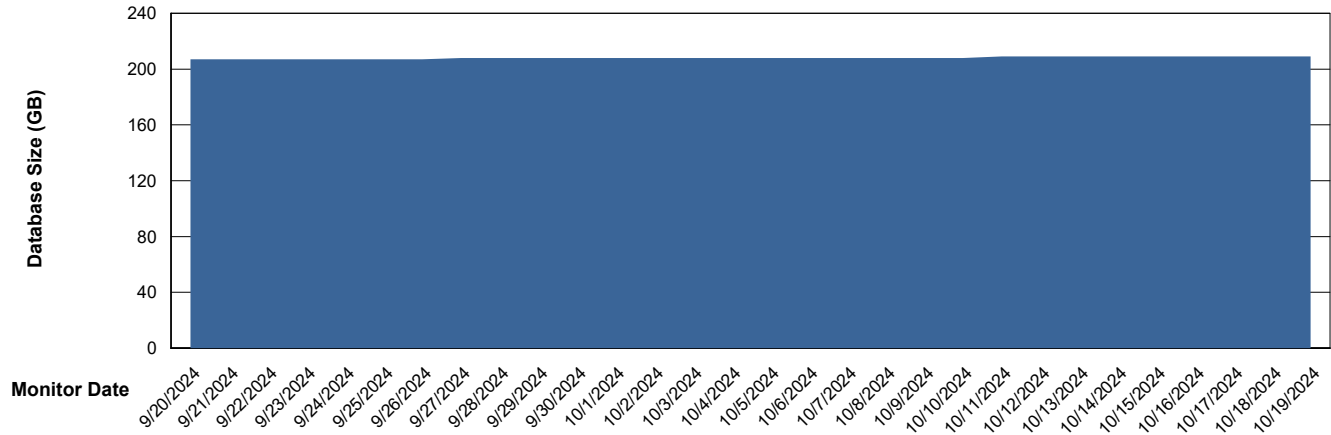

DATABASE SIZE VOS_PRD_ABSBI-2018_ABS1

Database growth over last month