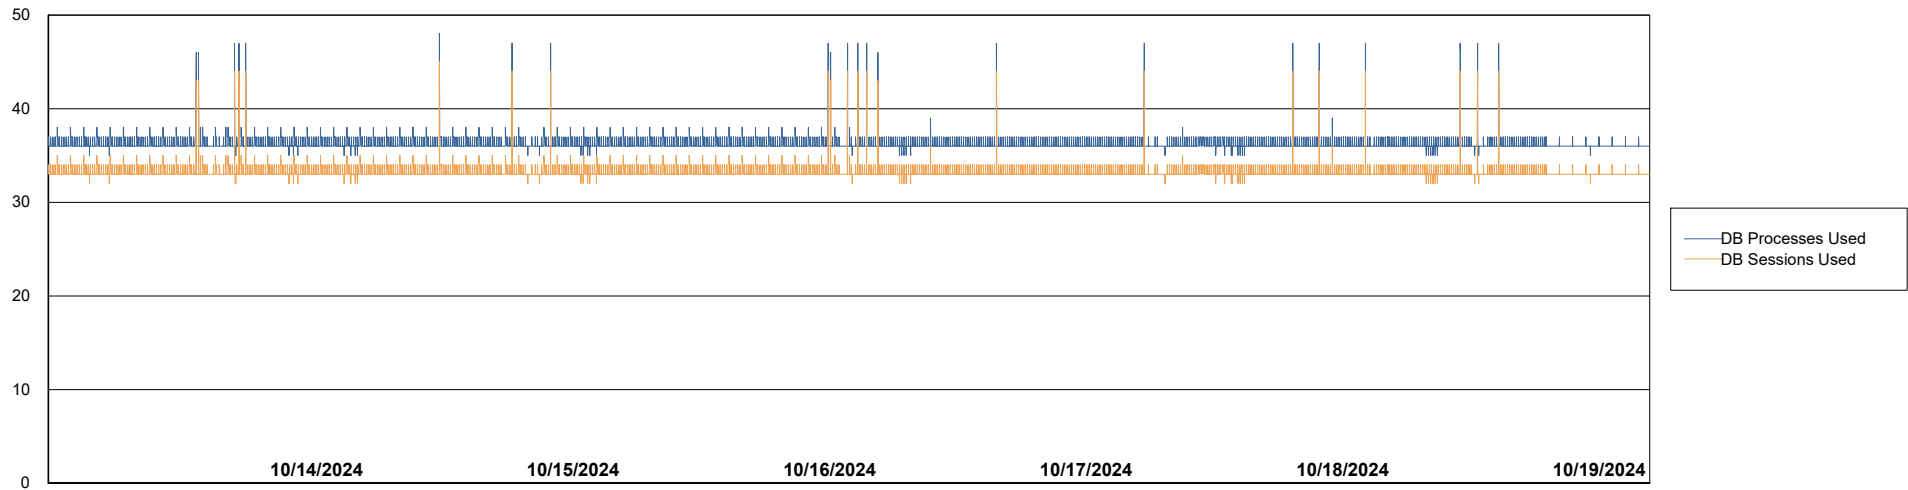

Weekly SLA Customer Report

Customer VEN_Production
Database ID 35

Database Performance **VENDB_Production_ABS1**

Weekly SLA Customer Report

Customer VEN_Production
Database ID 35

Database Performance VENDB_Standby_ABS1_SB

DB Processes Max 300

Weekly SLA Customer Report

Customer VEN_Production
 Database ID 35

DATABASE SIZE VENABLE_Production_ABS1

Database growth over last month

Database Tablespace VENABLE_Production_ABS1

Date	Tablespace Name	Filesize (Gb)	Usedsize (Gb)	Percentage free
10/19/2024	ABSDATA	240	197	18
	INDX	234	188	20
10/18/2024	ABSDATA	240	197	18
	INDX	234	188	20
10/17/2024	ABSDATA	240	197	18
	INDX	234	187	20
10/16/2024	ABSDATA	240	197	18
	INDX	234	187	20
10/15/2024	ABSDATA	240	197	18
	INDX	234	187	20
10/14/2024	ABSDATA	240	197	18
	INDX	223	187	16
10/13/2024	ABSDATA	240	197	18
	INDX	223	187	16