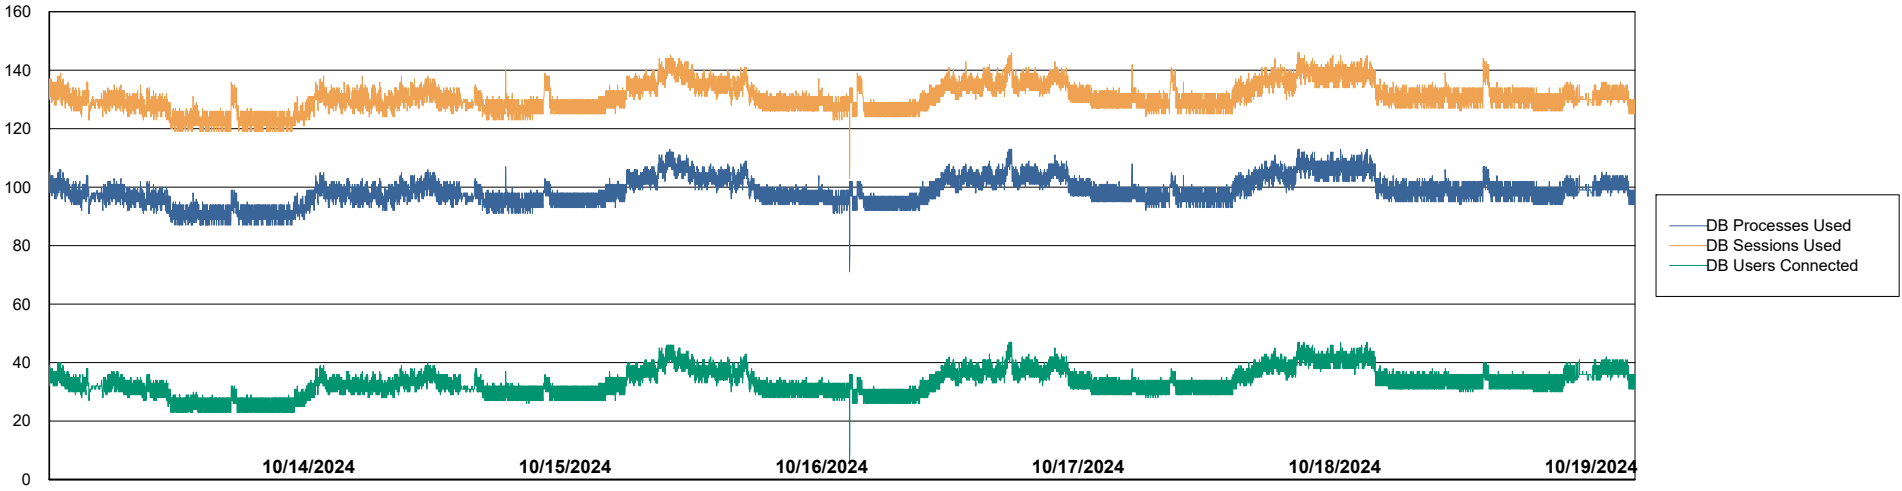

Harddisk Usage VEN_PRD_VENABS07_SB-DB

	Free disk space on C: (%)	Total disk space on C: (Gb)	Used disk space on C: (Gb)	Free disk space on D: (%)	Total disk space on D: (Gb)	Used disk space on D: (Gb)	Free disk space on E: (%)	Total disk space on E: (Gb)	Used disk space on E: (Gb)
10/19/2024	30	102	72	22	1,100	863	91	400	35
10/18/2024	30	102	72	22	1,100	863	91	400	36
10/17/2024	30	102	72	22	1,100	863	91	400	36
10/16/2024	30	102	71	22	1,100	863	93	400	29
10/15/2024	30	102	71	22	1,100	855	93	400	29
10/14/2024	30	102	71	23	1,100	852	94	400	26
10/13/2024	29	102	72	23	1,100	852	94	400	24

Weekly SLA Customer Report

Customer VEN_Production
Database ID 35

Database Performance **VENDB_Production_ABS1**

Weekly SLA Customer Report

Customer VEN_Production
Database ID 35

Database Performance VENDB_Standby_ABS1_SB