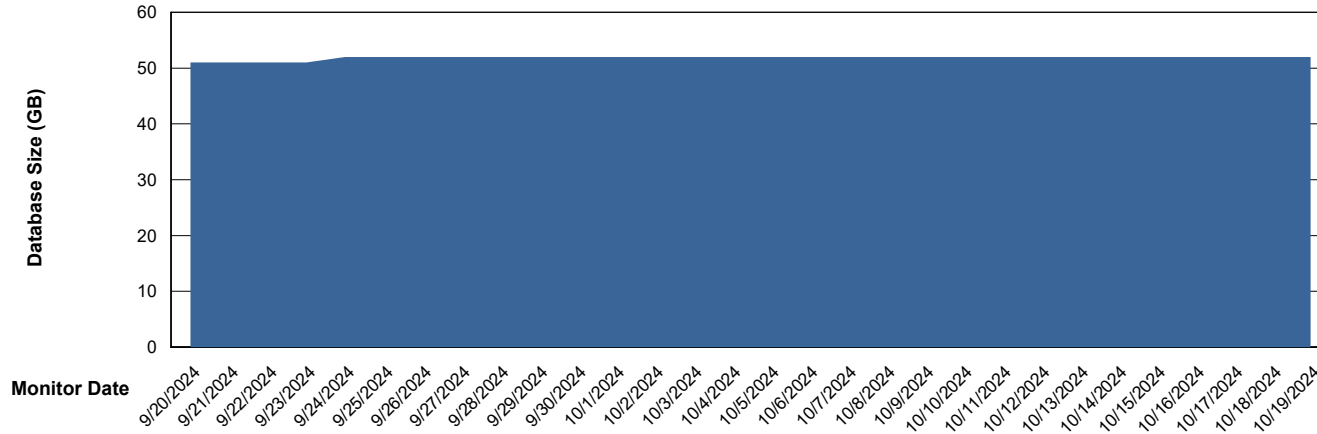

DATABASE SIZE SHL-BI-ASH_PROD_ABS1

Database growth over last month