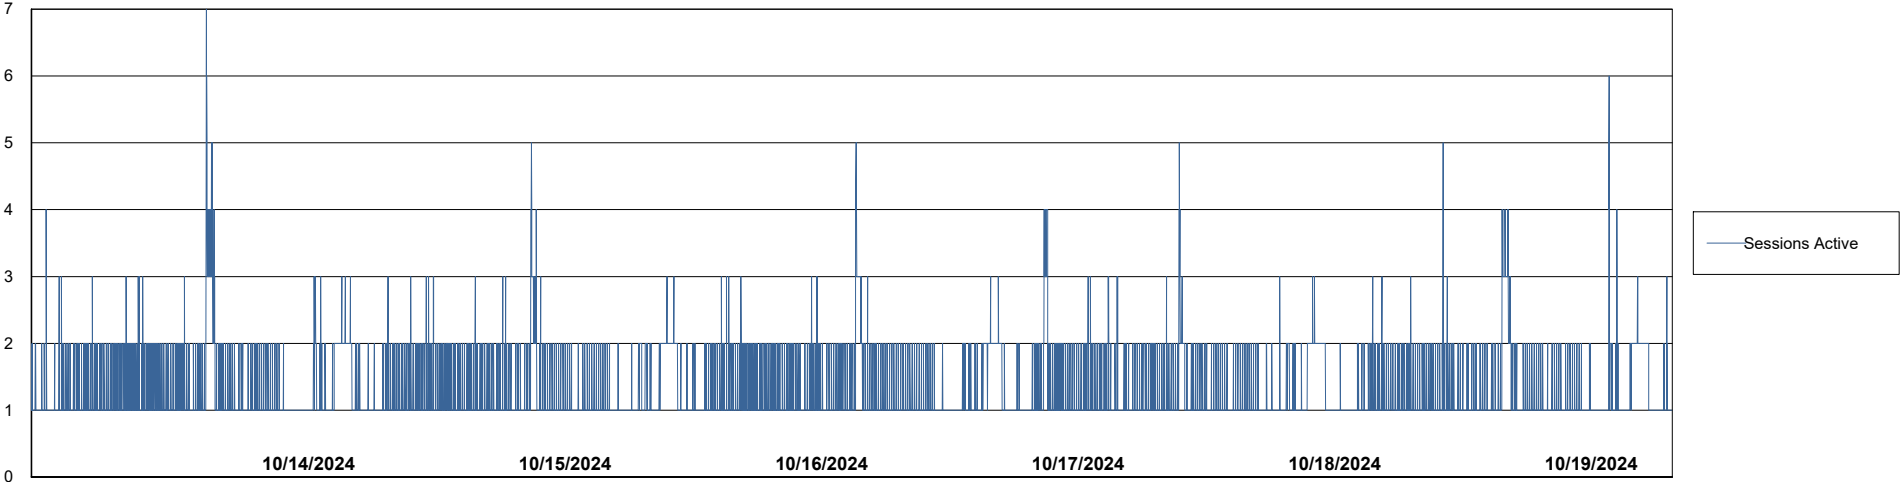

Database Performance SHL-DBS1-ASH_PROD_ABS1