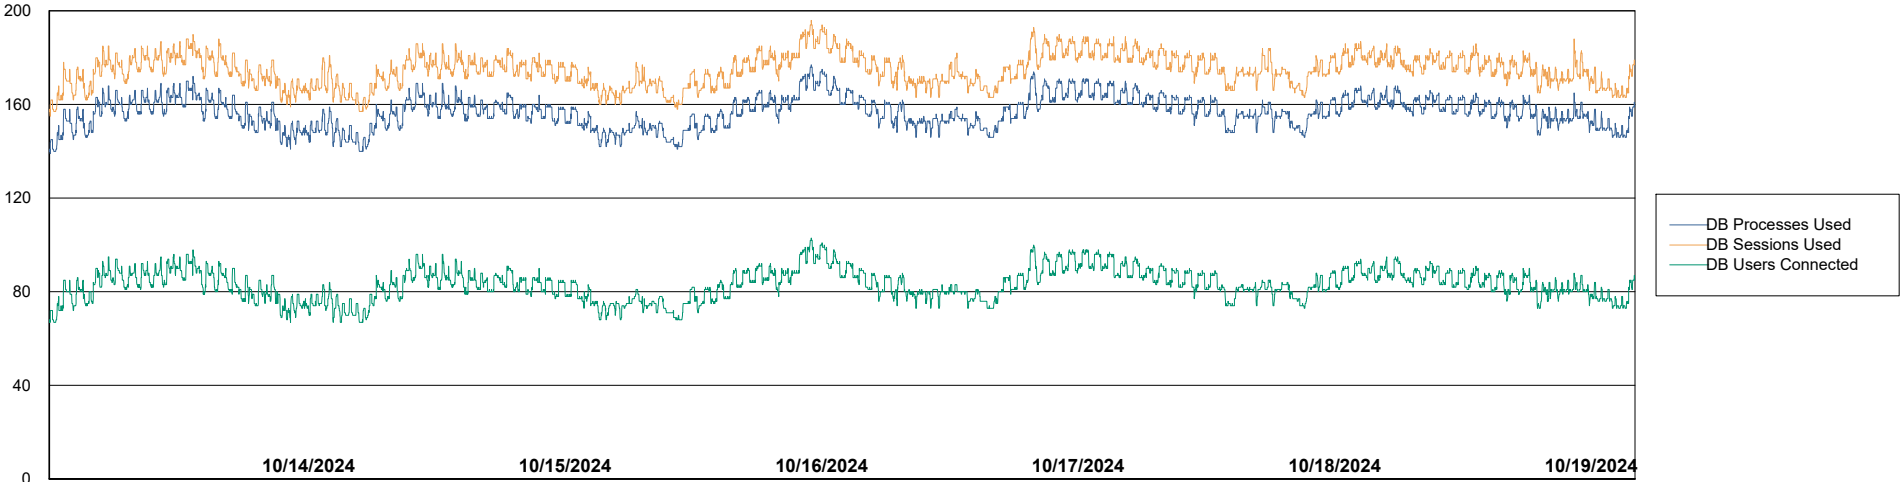

Database Performance SHL-DBS1-ASH_PROD_ABS1