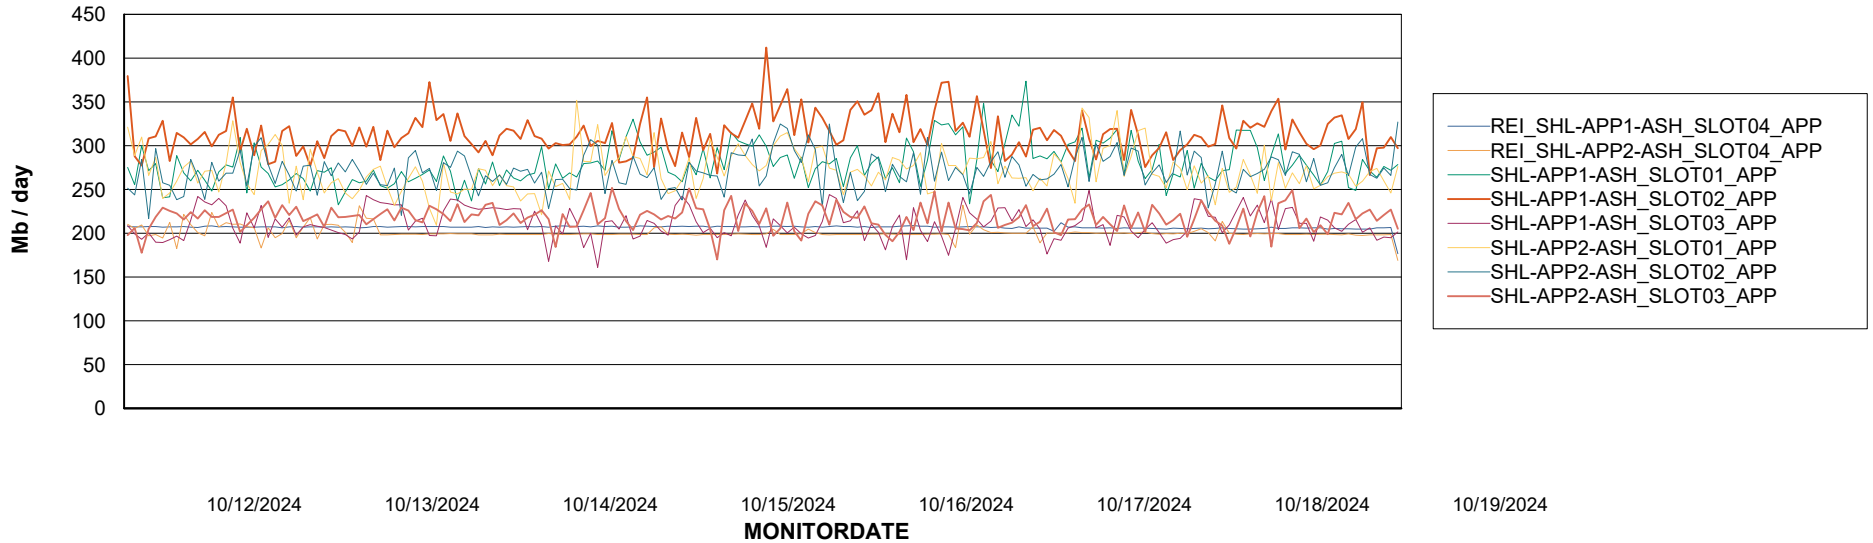

ABSSolute Application Server Services

Avg memory used per ABS Server Service