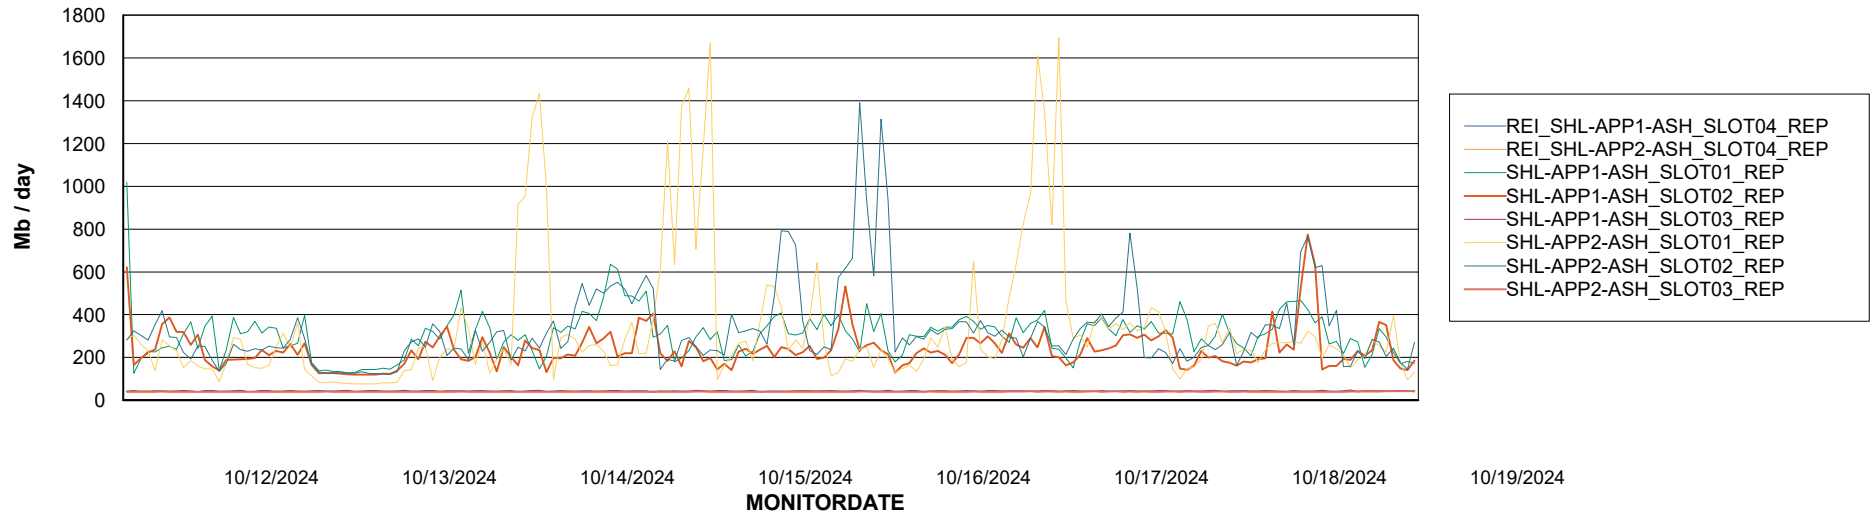

ABSSolute Application ReportServer Services

Avg memory used per ReportServer Service