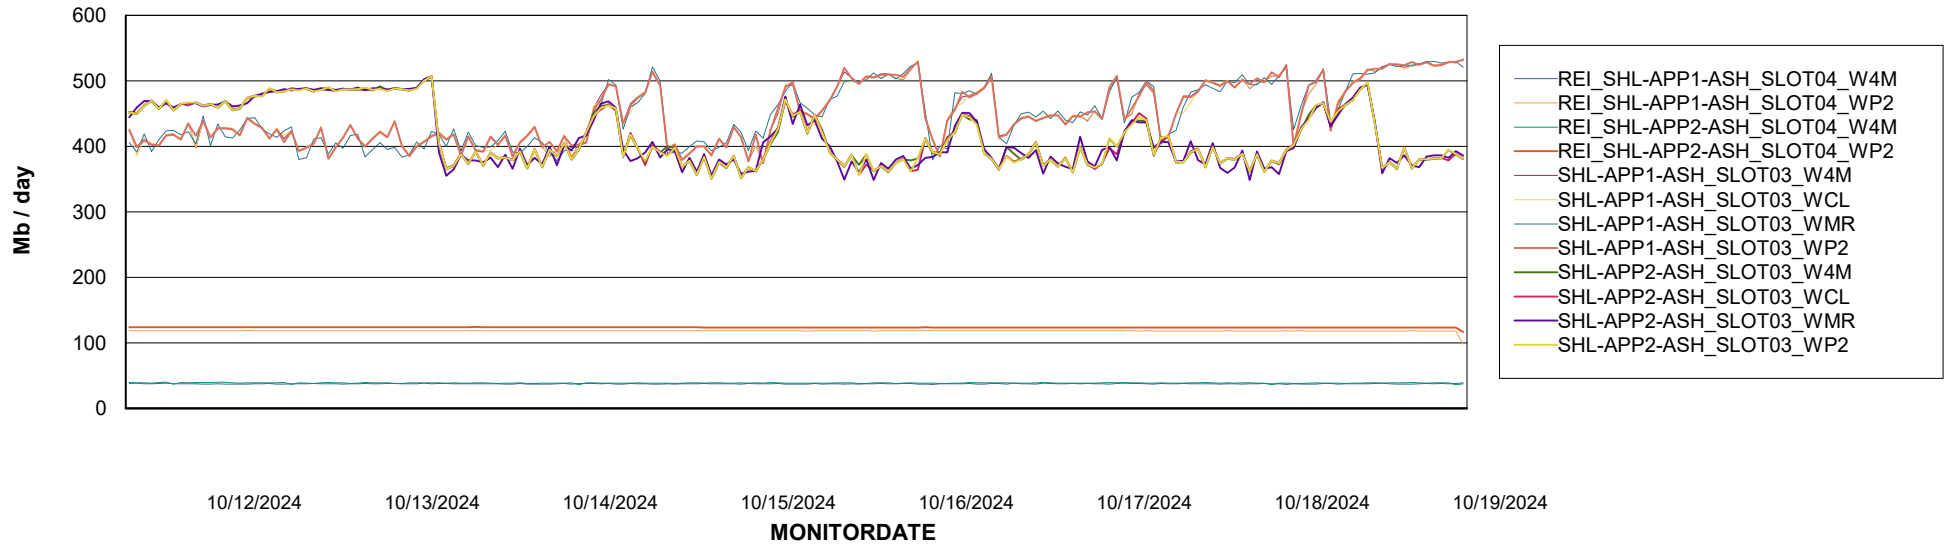

ABSolute Web Component Services

Avg memory used per ABS Web component