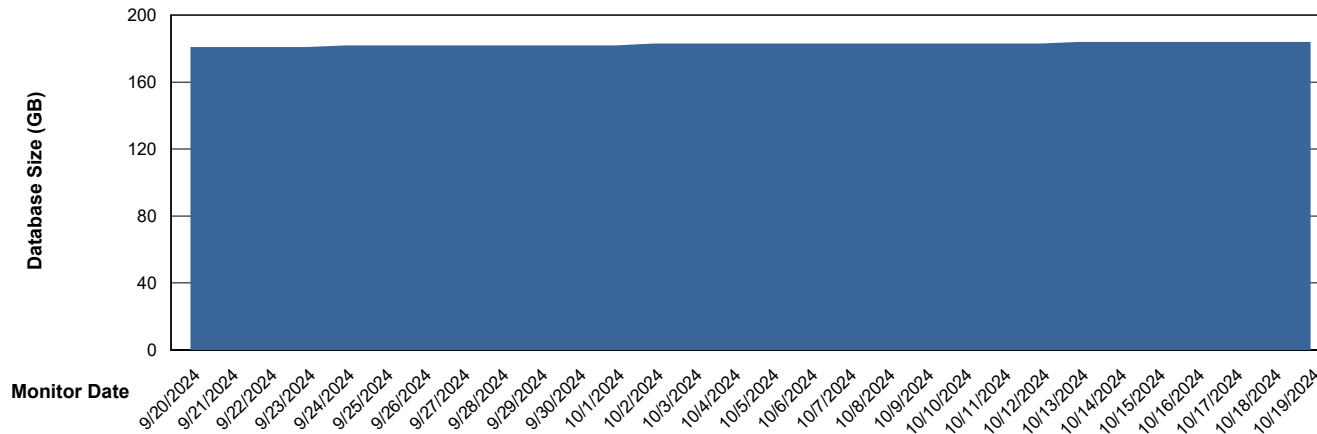

DATABASE SIZE SHL-DBS1-ASH_PROD_ABS1

Database growth over last month