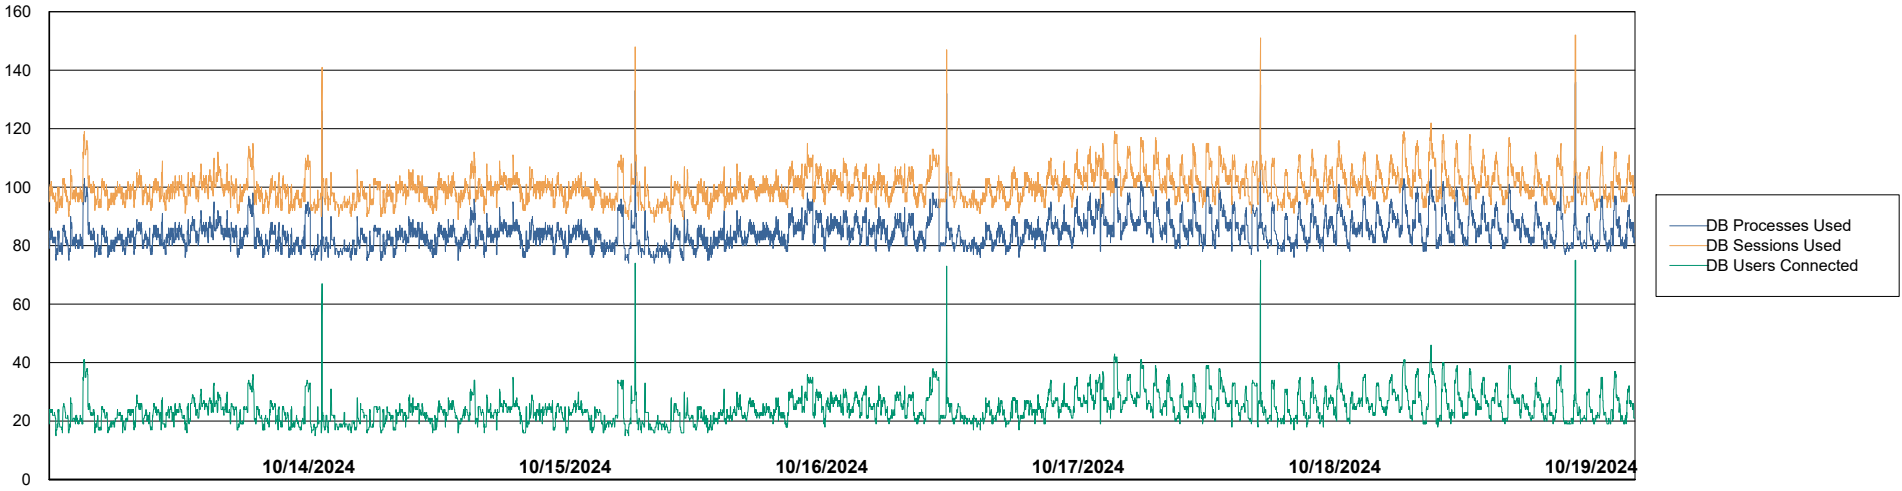

Database Performance SHL-BI-ASH_PROD_ABS1