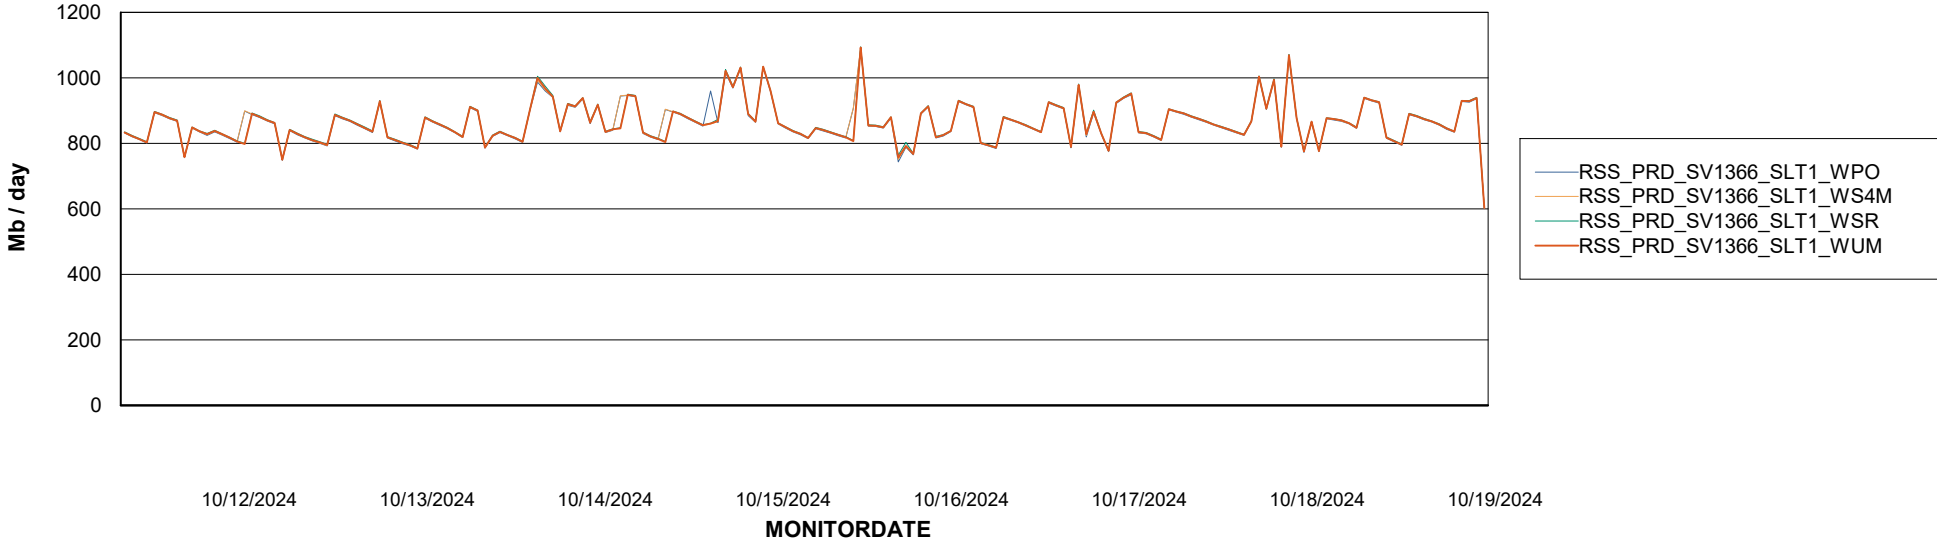

ABSSolute Application ReportServer Services

Avg memory used per ReportServer Service

Weekly SLA Customer Report

Customer RSS Production
Database ID 52

ABSSolute Web Component Services

Avg memory used per ABS Web component