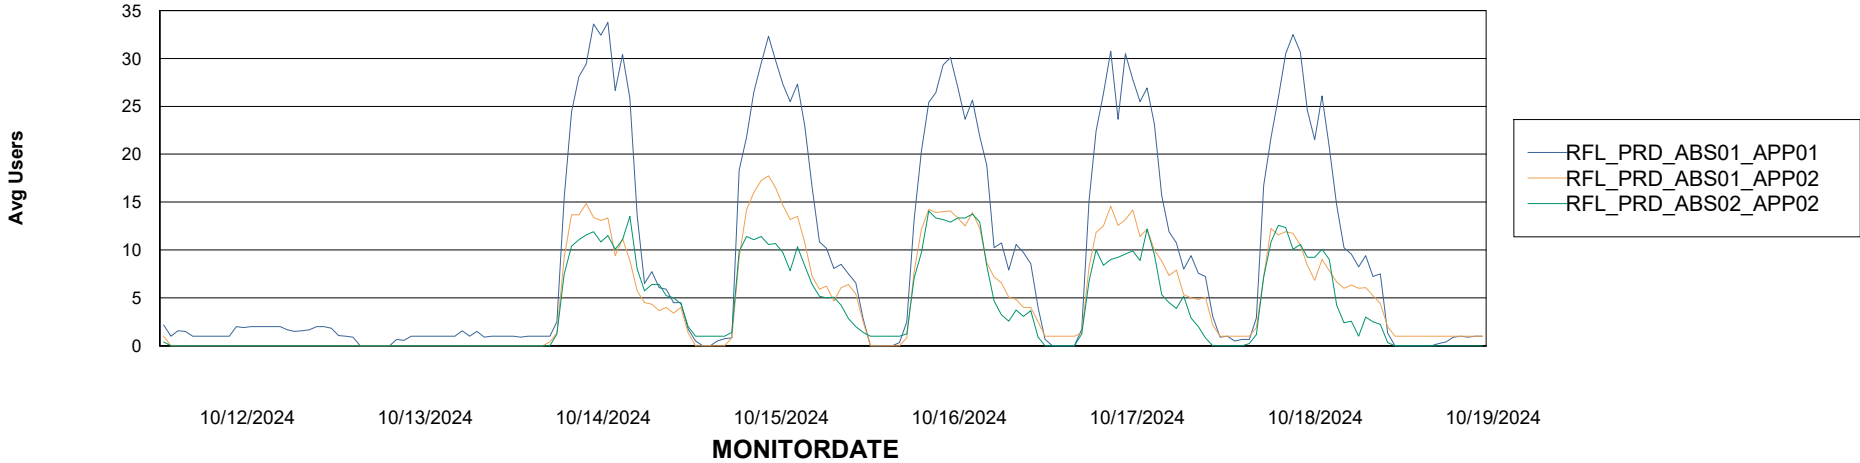

Avg users per day per ABS server