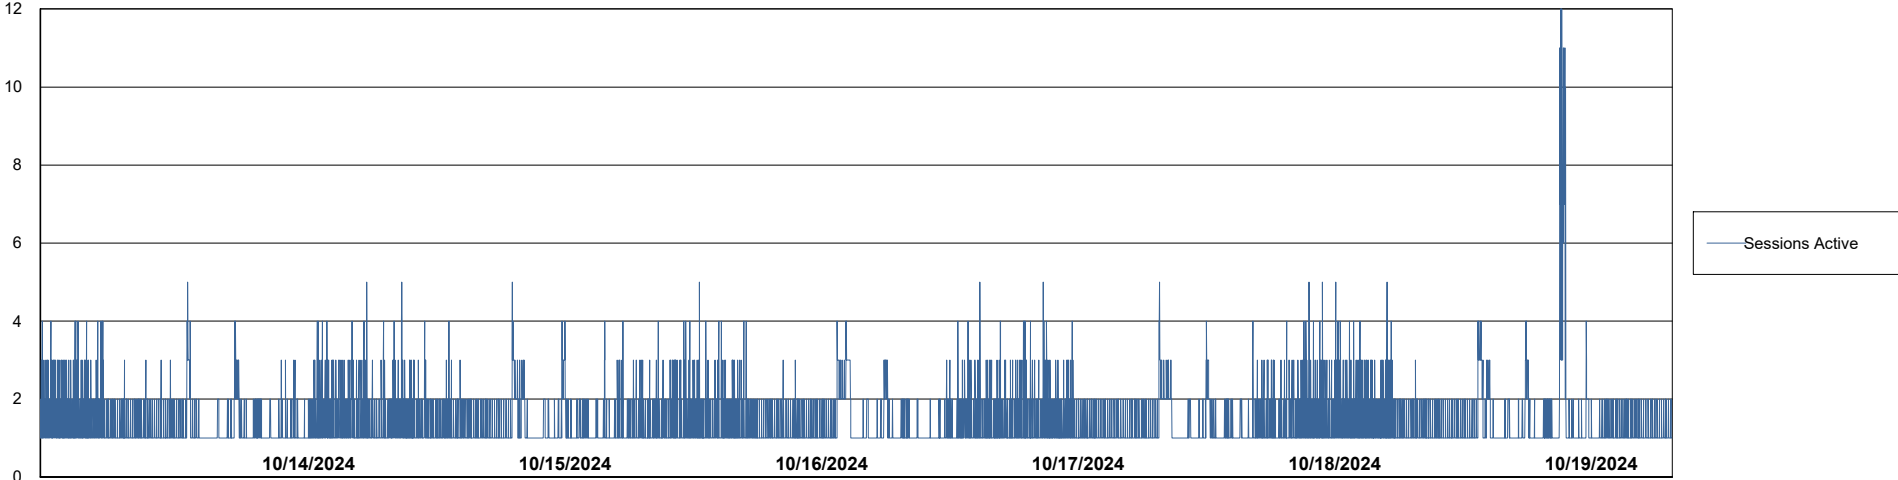

Database Performance RFL_PRD_ABS01_DB