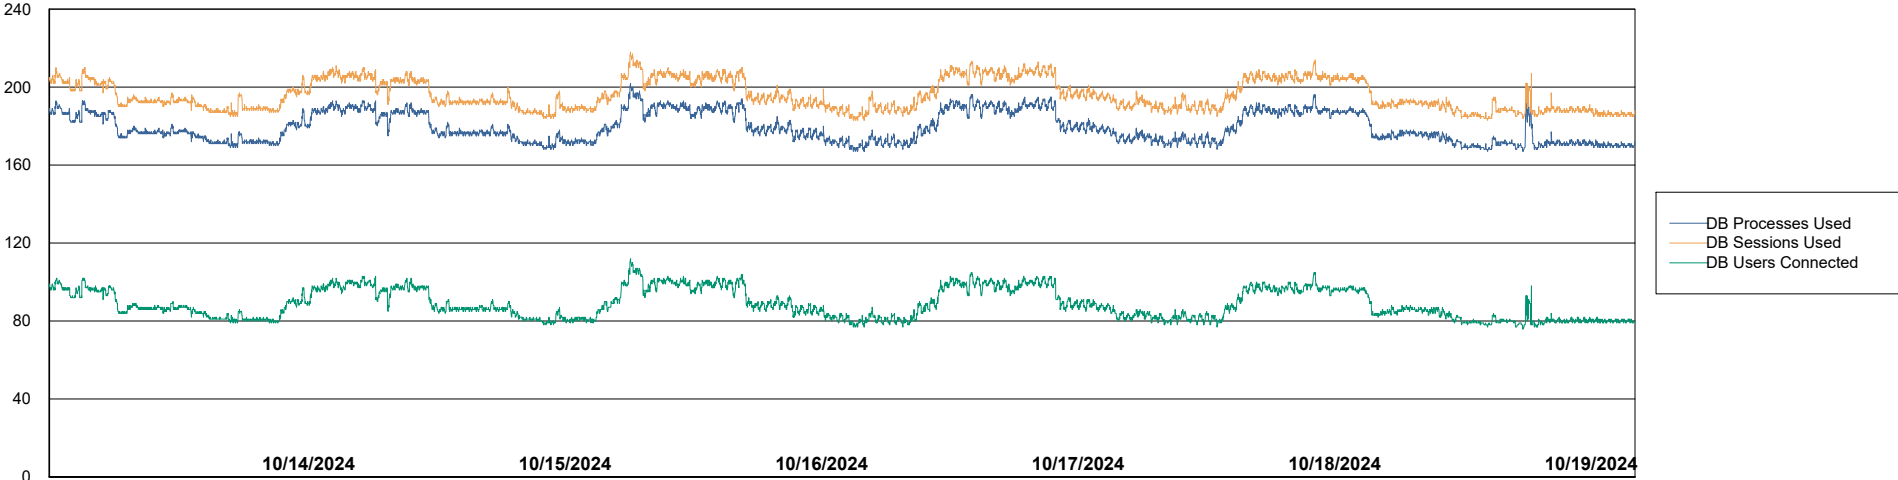

Database Performance RFL_PRD_ABS01_DB