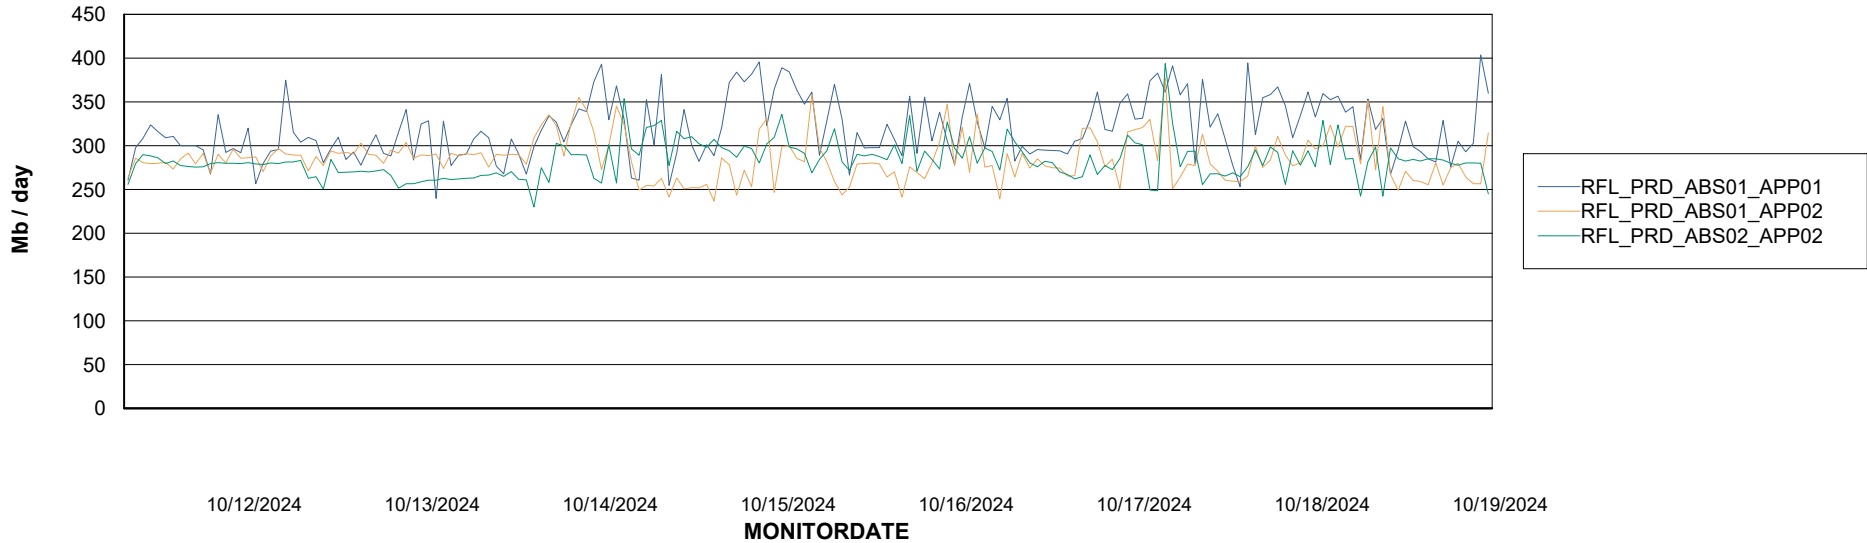

ABSSolute Application Server Services

Avg memory used per ABS Server Service