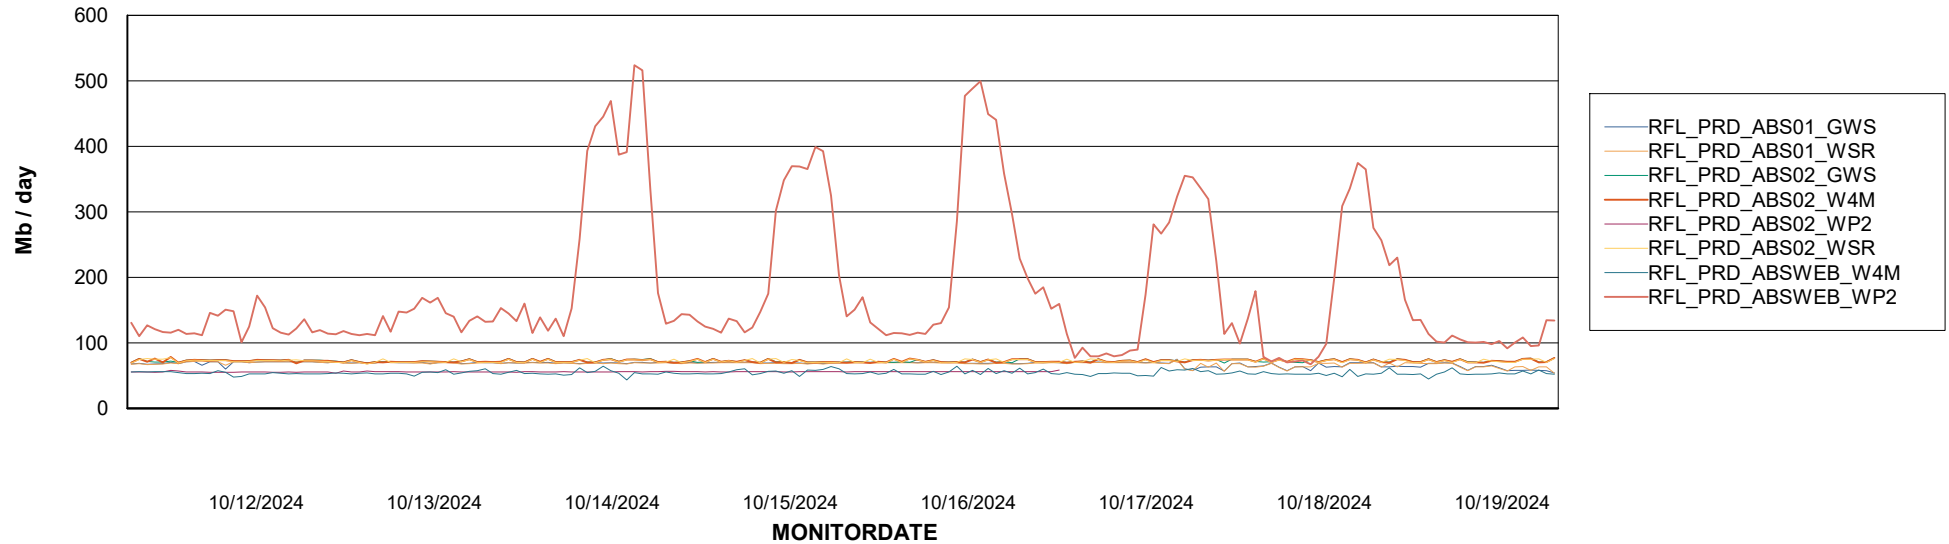

ABSolute Web Component Services

Avg memory used per ABS Web component