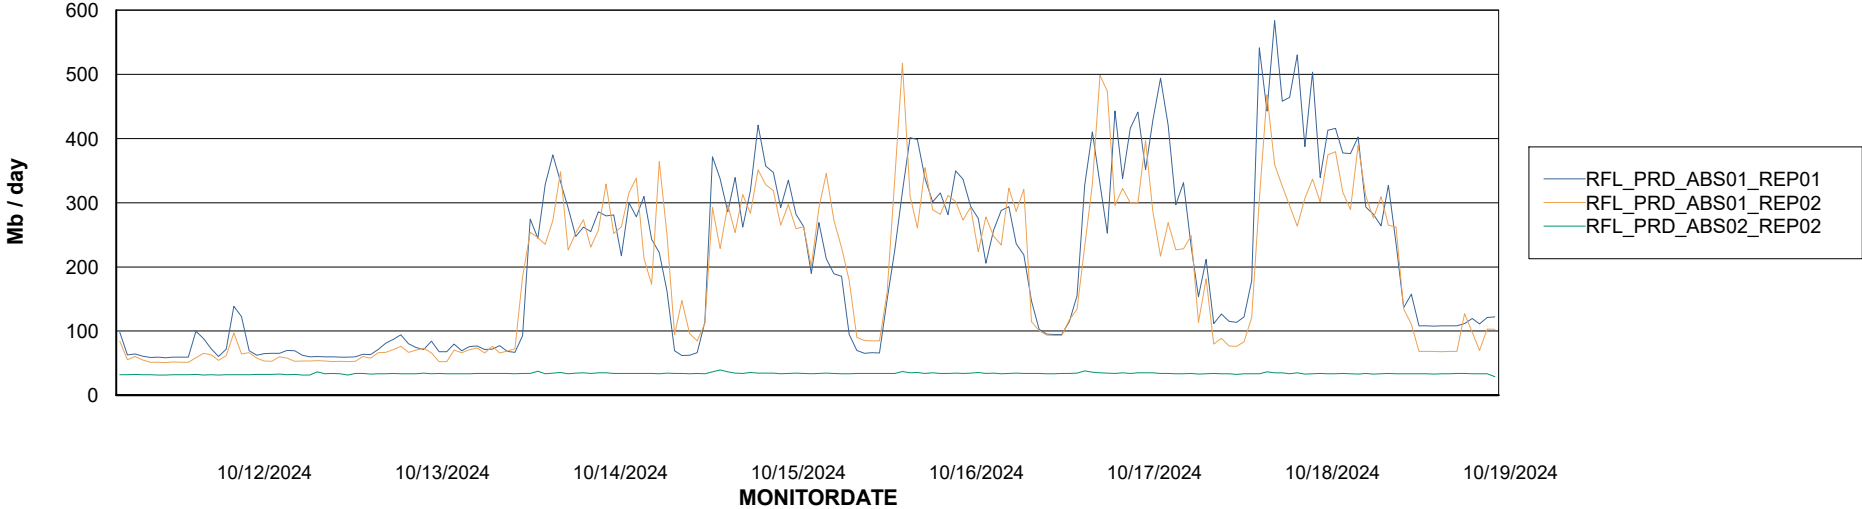

Avg memory used per ABS Server Service

Avg users per day per ABS server

Weekly SLA Customer Report

Customer RFL_Production
Database ID 36

ABSSolute Application ReportServer Services

Avg memory used per ReportServer Service