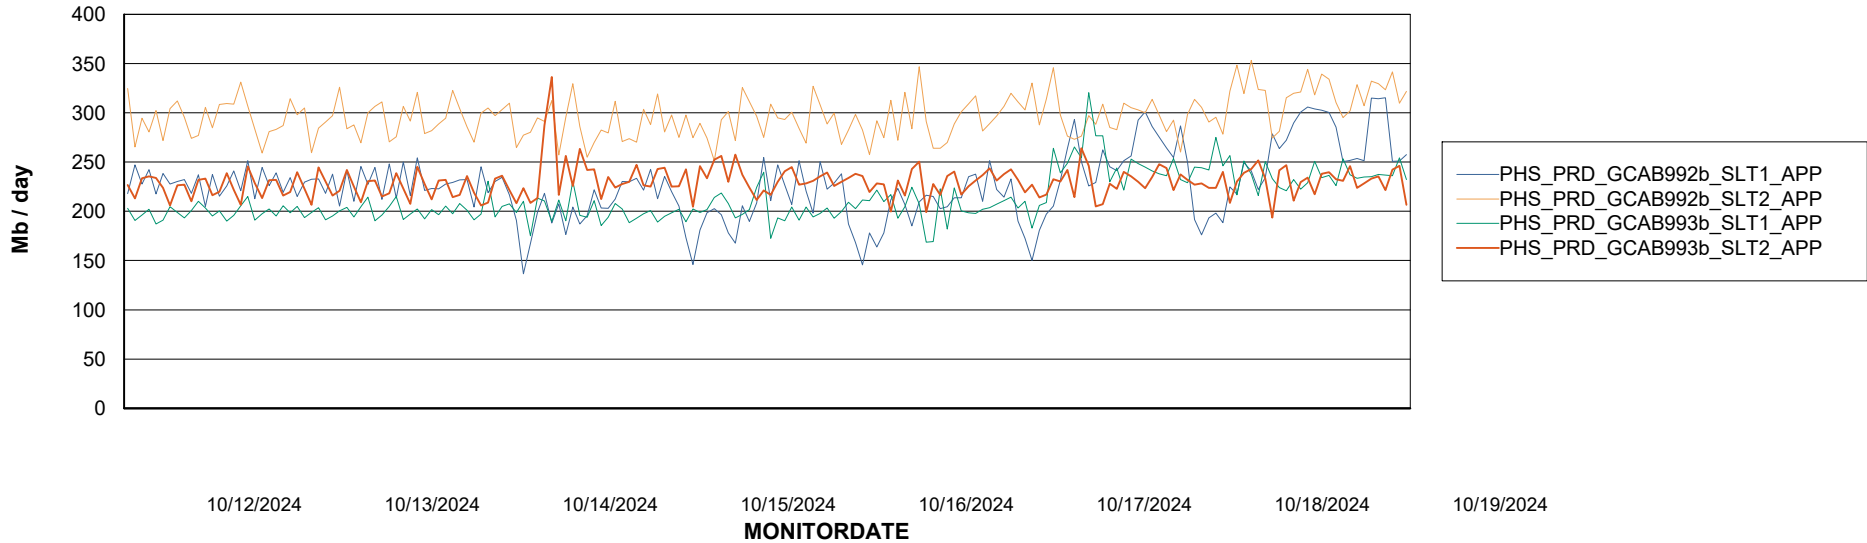

ABSSolute Application Server Services

Avg memory used per ABS Server Service