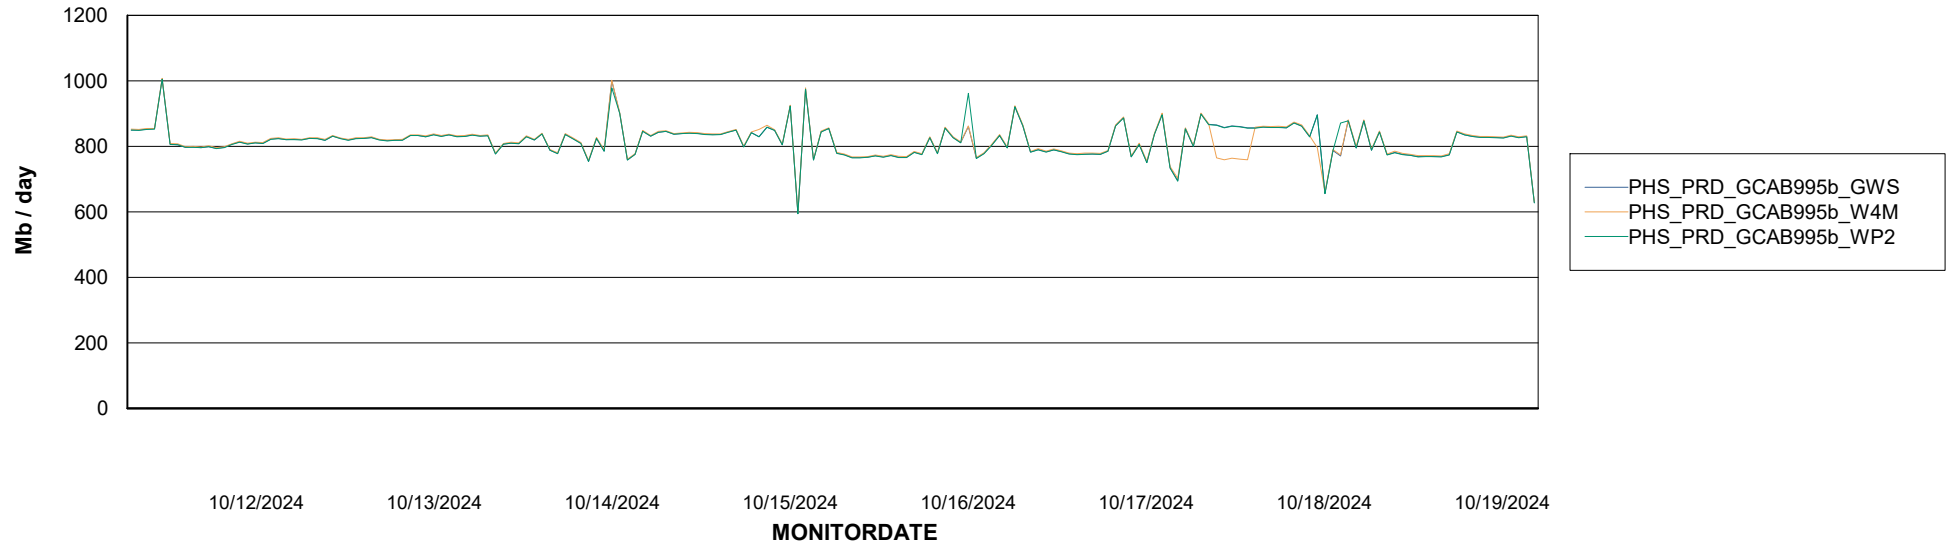

ABSSolute Web Component Services

Avg memory used per ABS Web component