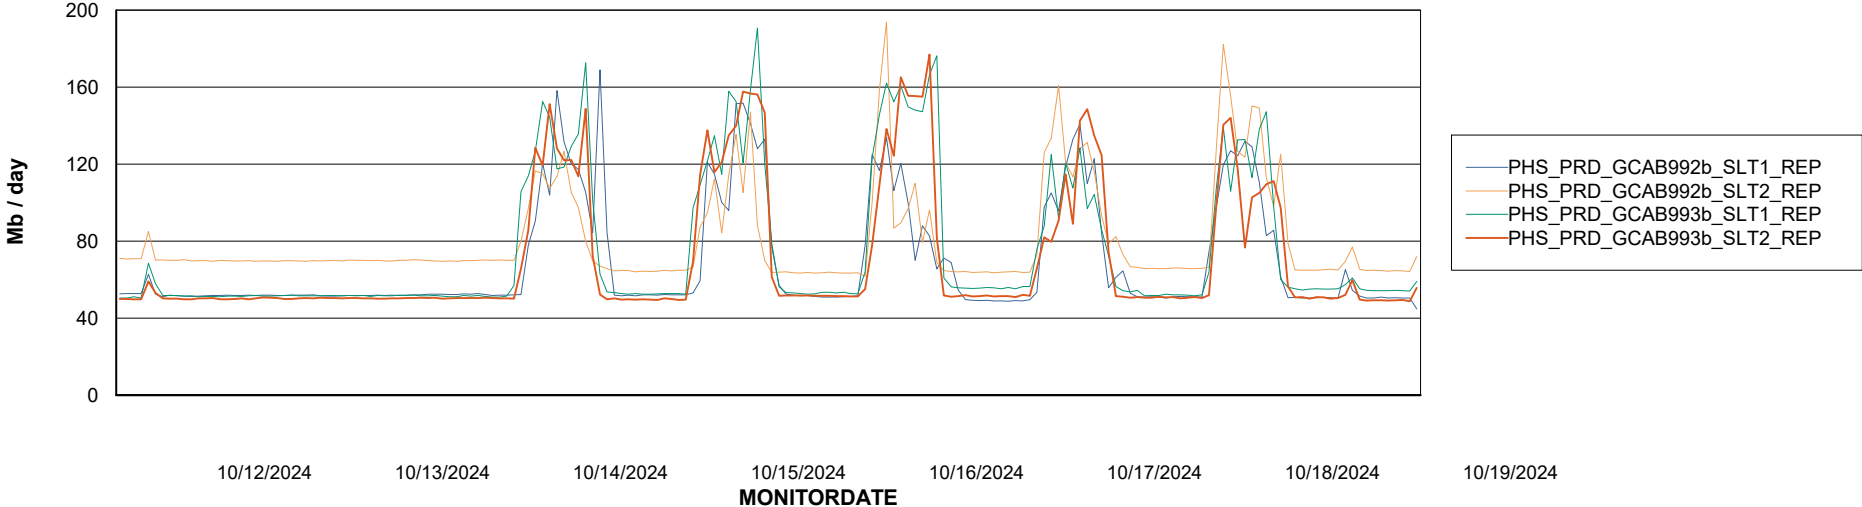

ABSSolute Application ReportServer Services

Avg memory used per ReportServer Service