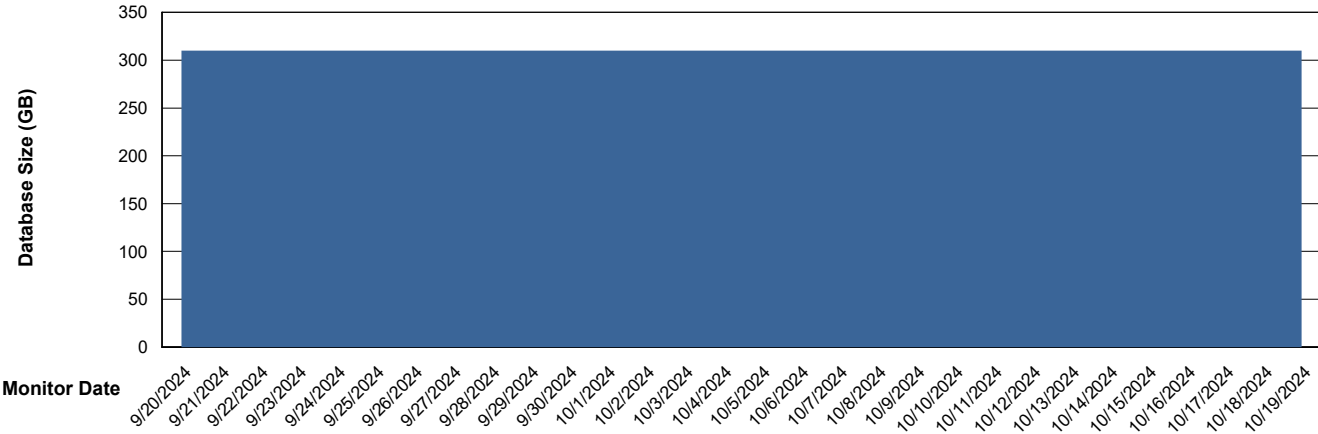

Database growth over last month

Database Tablespace PHS_PRD_GCAB992B_ABS1

Date	Tablespace Name	Filesize (Gb)	Usedsize (Gb)	Percentage free
10/19/2024	ABSDATA	144	117	19
	INDX	220	181	18
10/18/2024	ABSDATA	144	117	19
	INDX	220	181	18
10/17/2024	ABSDATA	144	117	19
	INDX	220	181	18
10/16/2024	ABSDATA	144	117	19
	INDX	220	181	18
10/15/2024	ABSDATA	144	117	19
	INDX	220	181	18
10/14/2024	ABSDATA	144	117	19
	INDX	220	181	18
10/13/2024	ABSDATA	144	117	19
	INDX	220	181	18