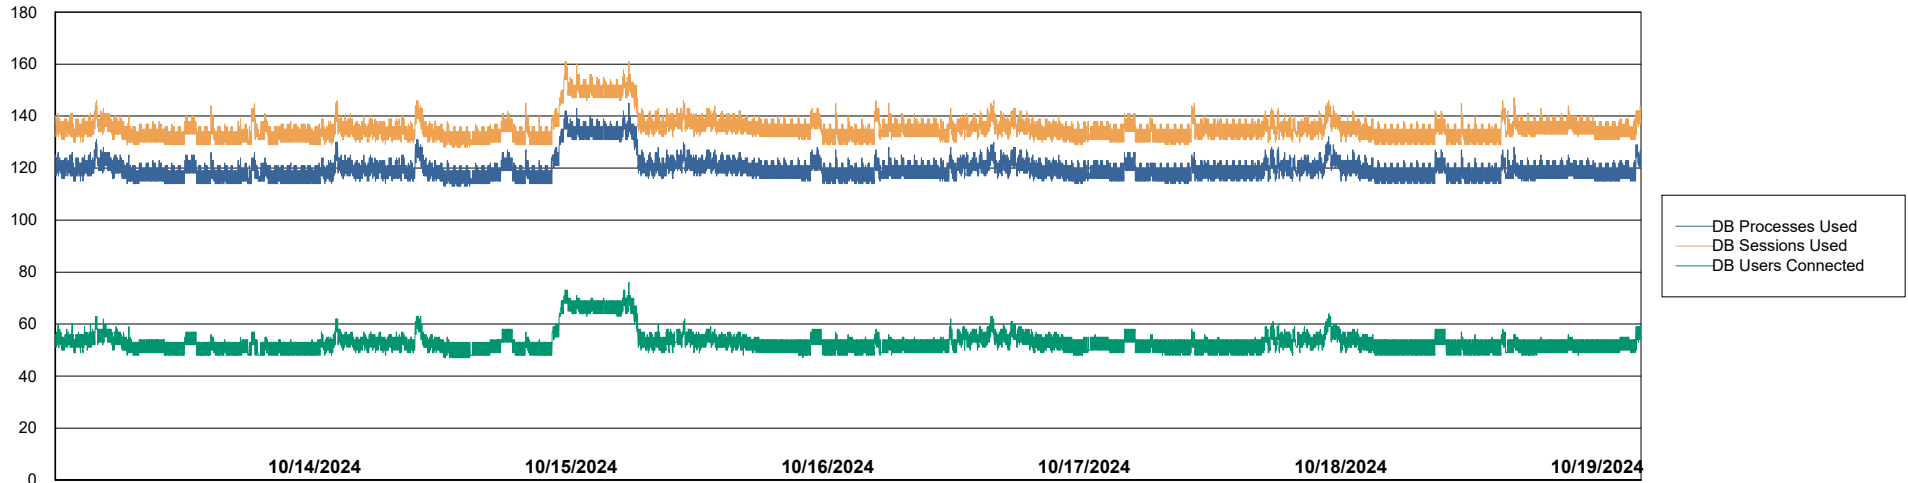

Database Performance PHS_PRD_GCAB992B_ABS1