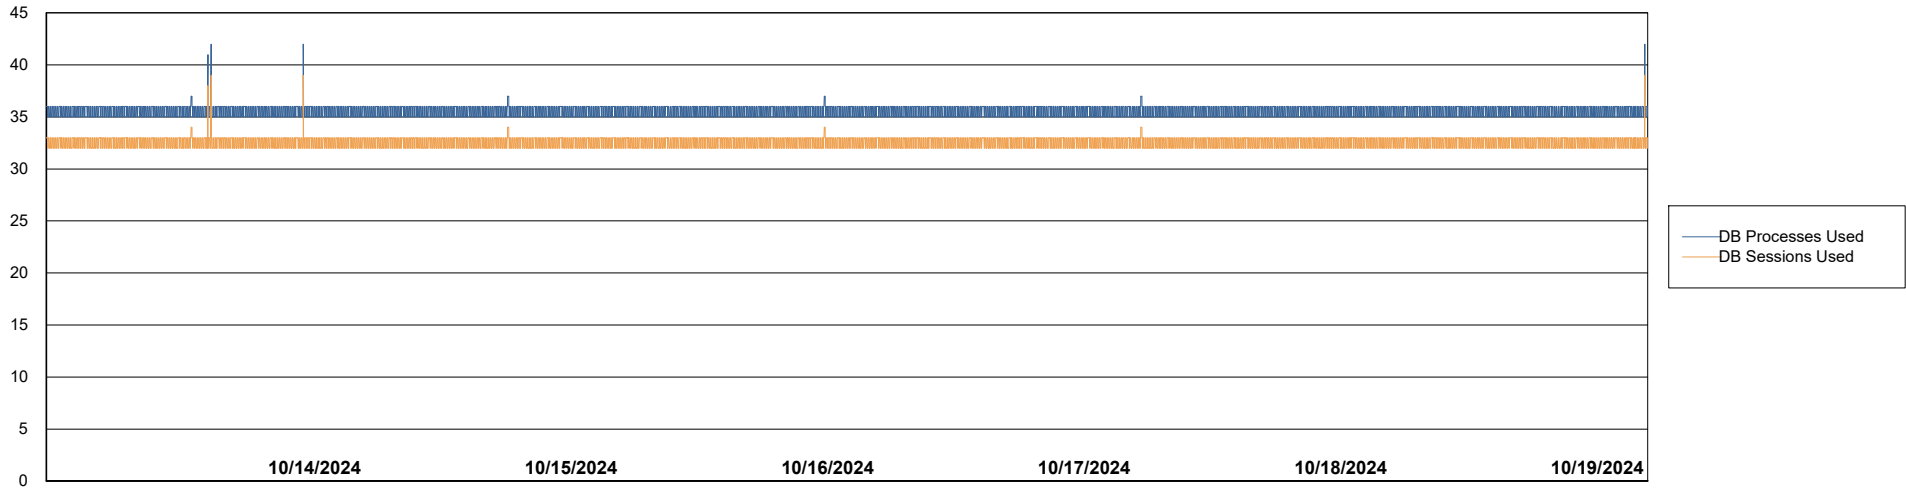

Database Performance PHS_PRD_GCAB993B_HSBABS1

DB Processes Max 1,000