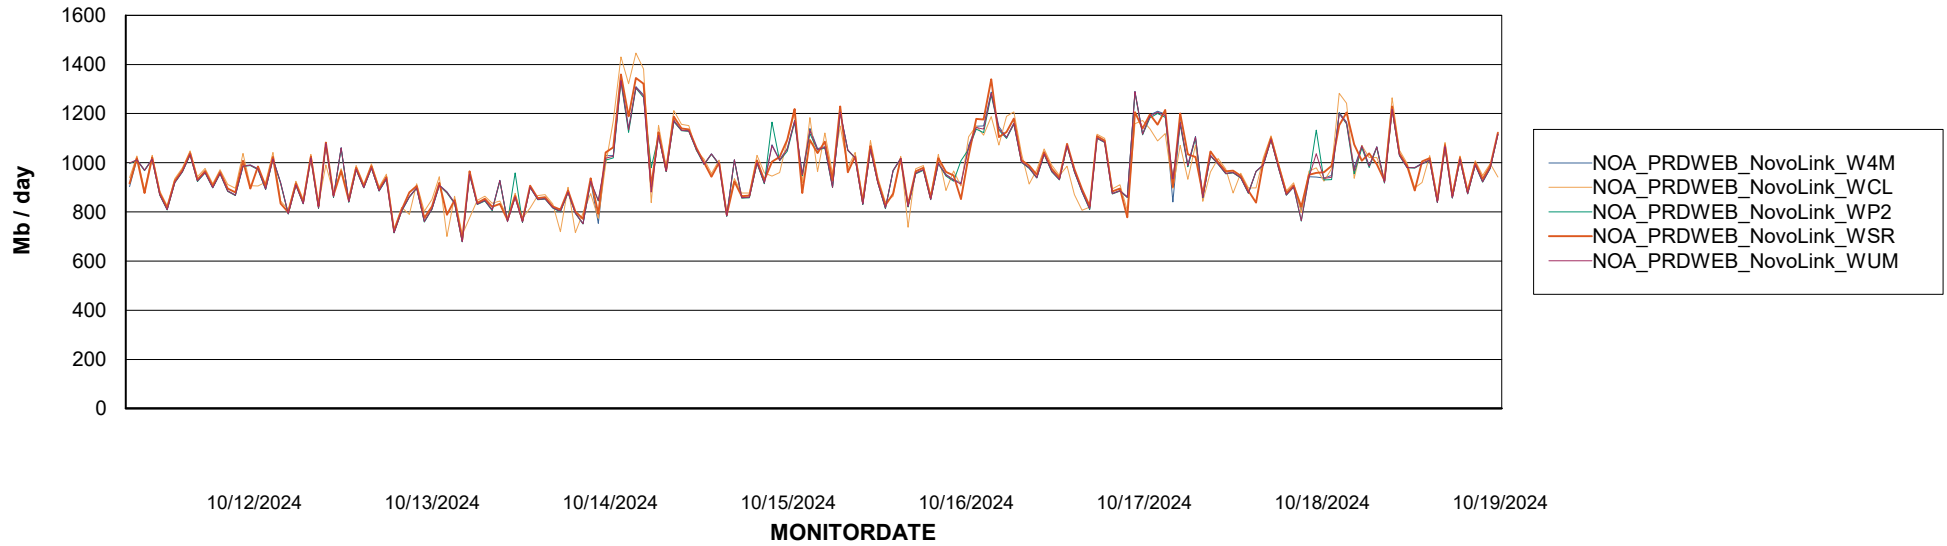

ABSSolute Web Component Services

Avg memory used per ABS Web component