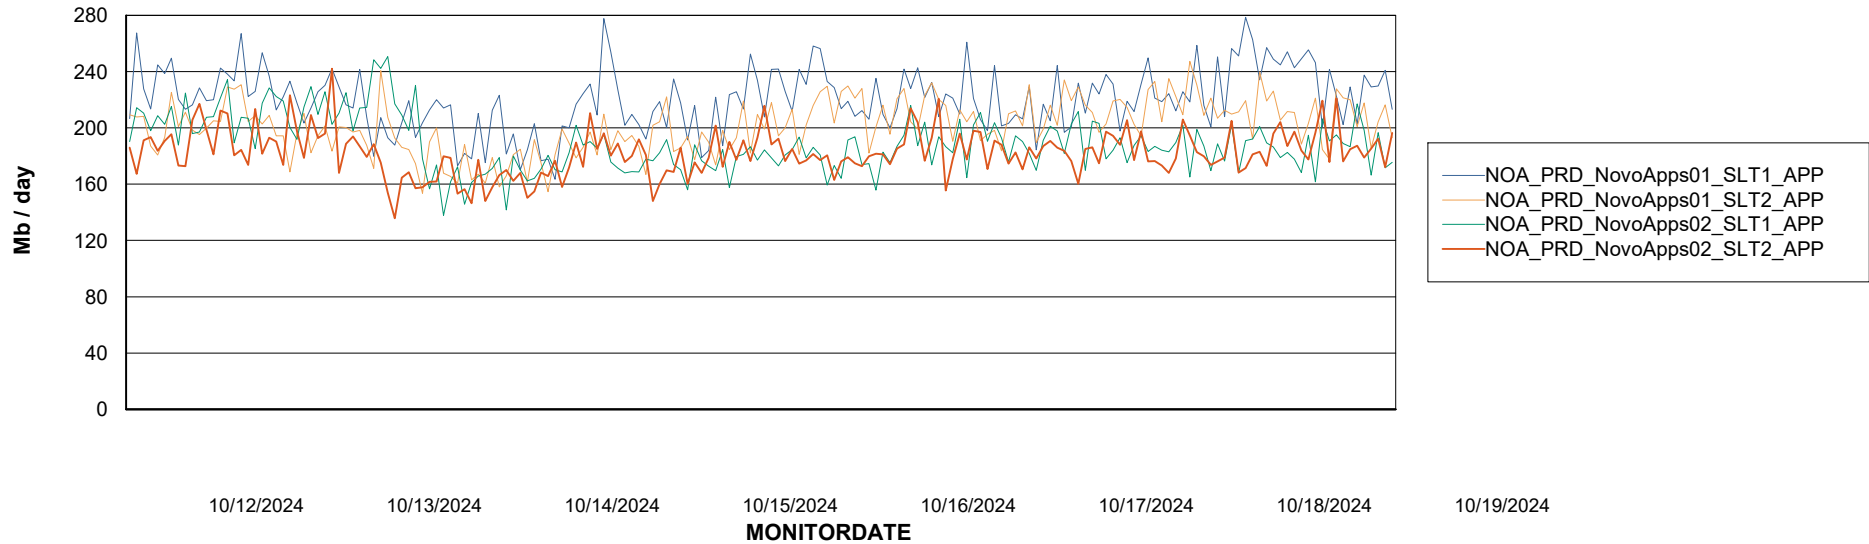

ABSSolute Application Server Services

Avg memory used per ABS Server Service