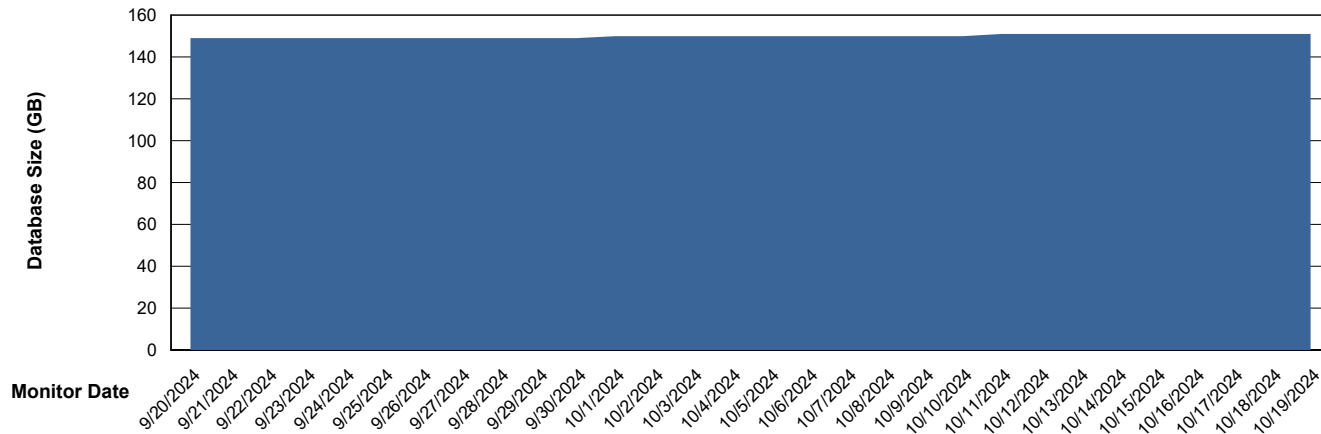

DATABASE SIZE NOA_PRD_NOVOBI_ABS1

Database growth over last month