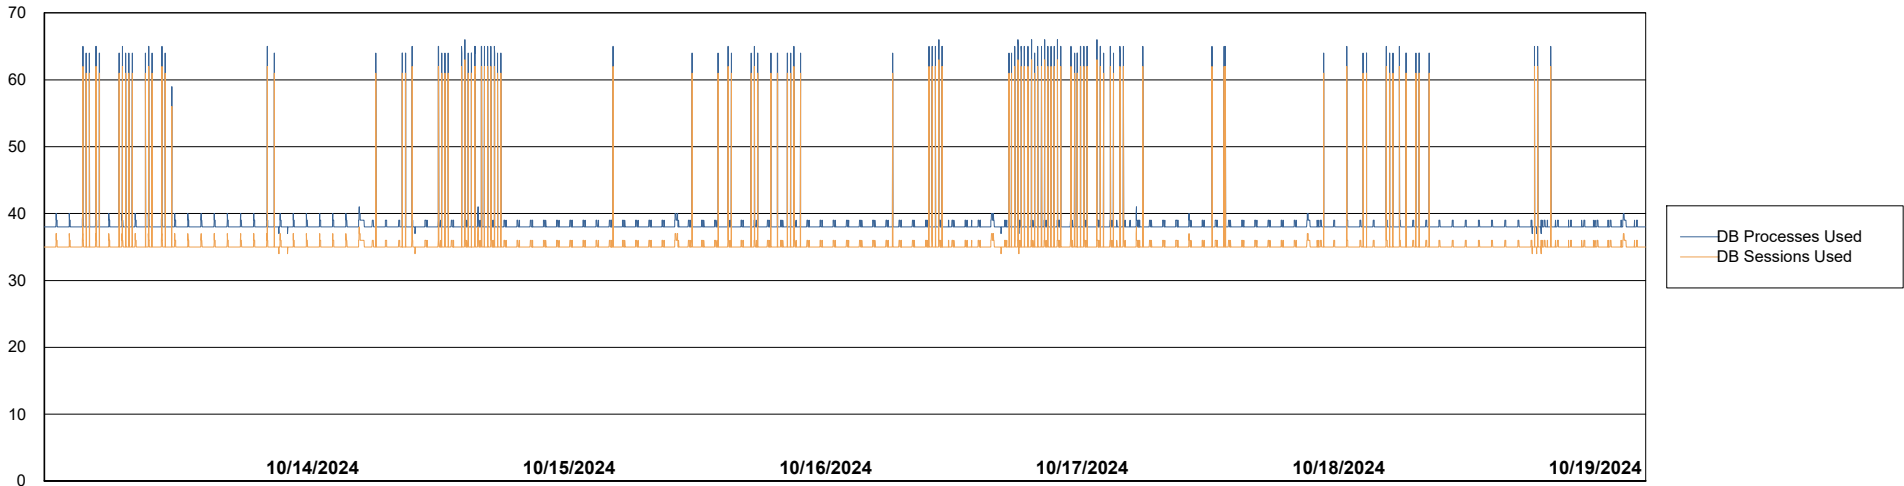

# Weekly SLA Customer Report

Customer NOA\_Production (24/7)  
Database ID 116

Database Performance NOA\_PRD\_NovoABS03\_HSBABS1

DB Processes Max 300