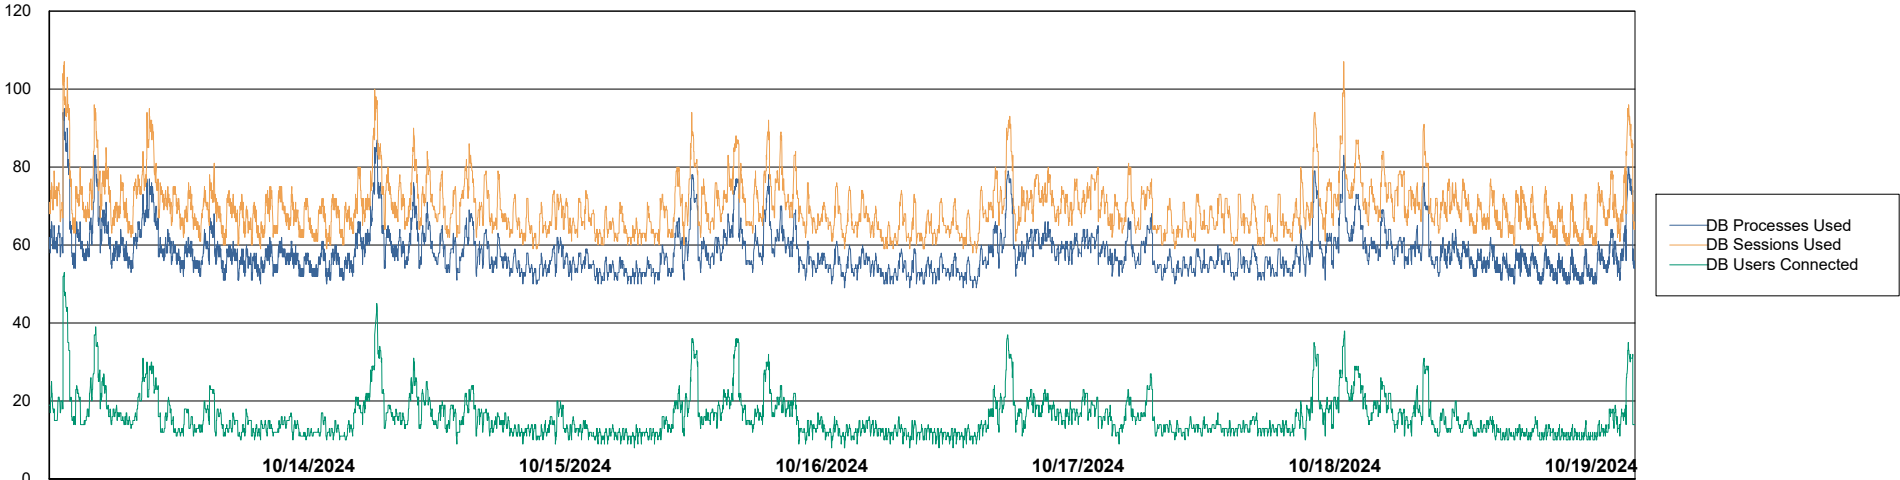

Database Performance NOA_PRD_NOVOBI_ABS1