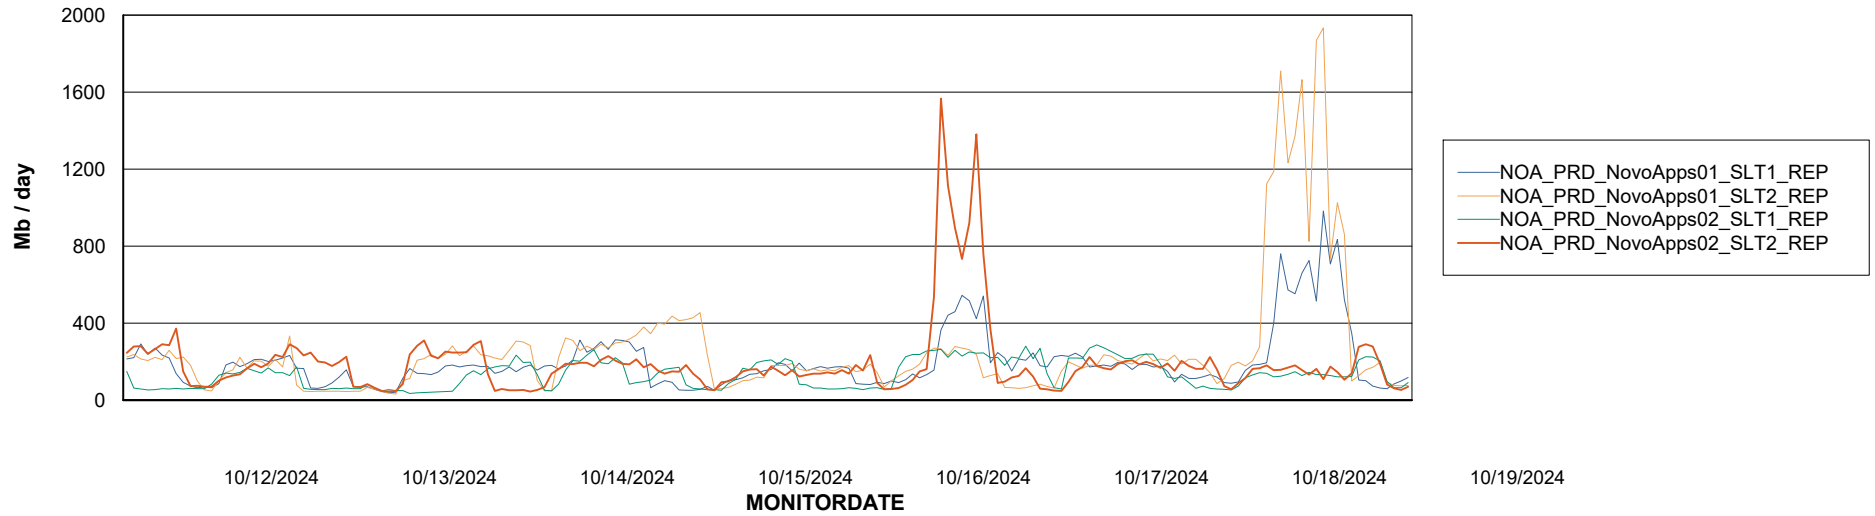

ABSSolute Application ReportServer Services

Avg memory used per ReportServer Service