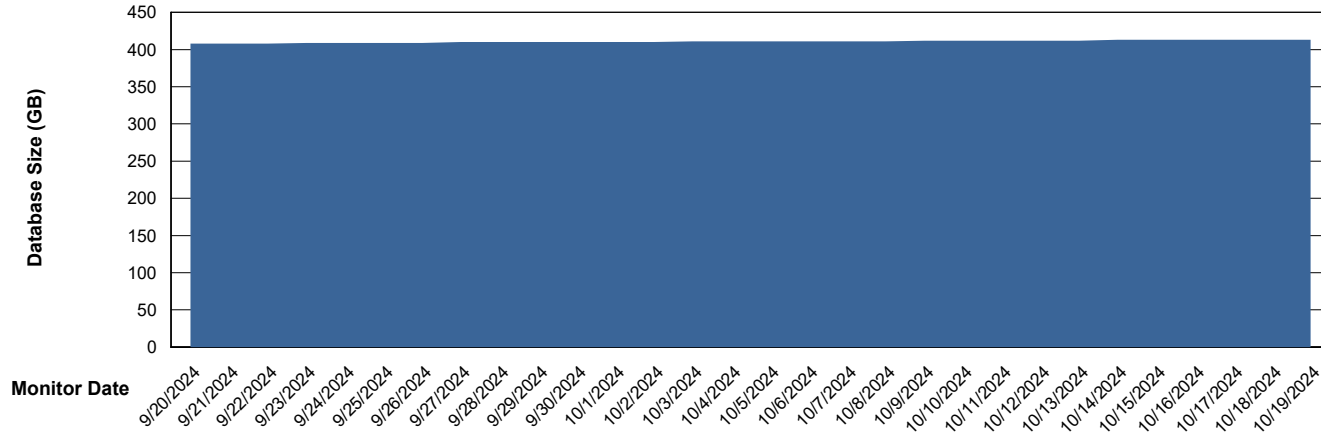

DATABASE SIZE NOA_PRD_NovoABS01_ABS1

Database growth over last month