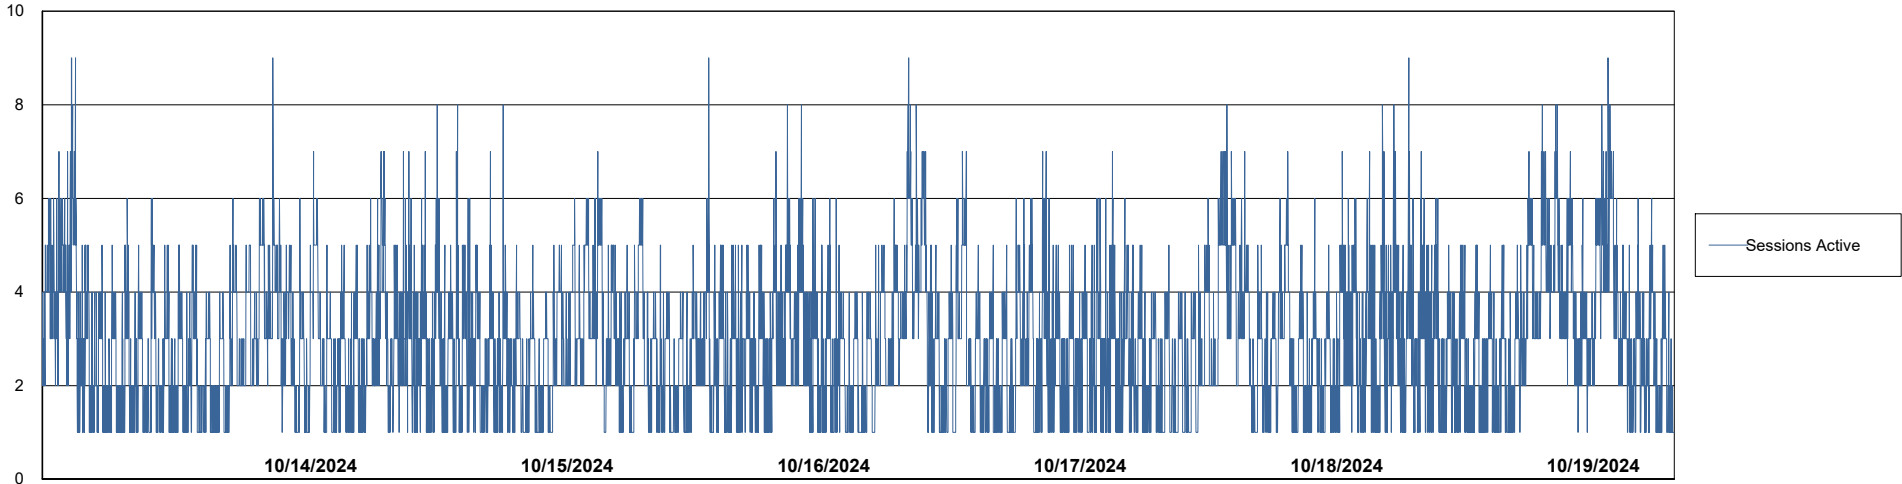

Weekly SLA Customer Report

Customer NIX_Production
Database ID 51

Database Performance NIX_PRD_ABSBI_ABS1

Weekly SLA Customer Report

Customer NIX_Production
Database ID 51

Database Performance NIX_PRD_ABSD01_ABS1