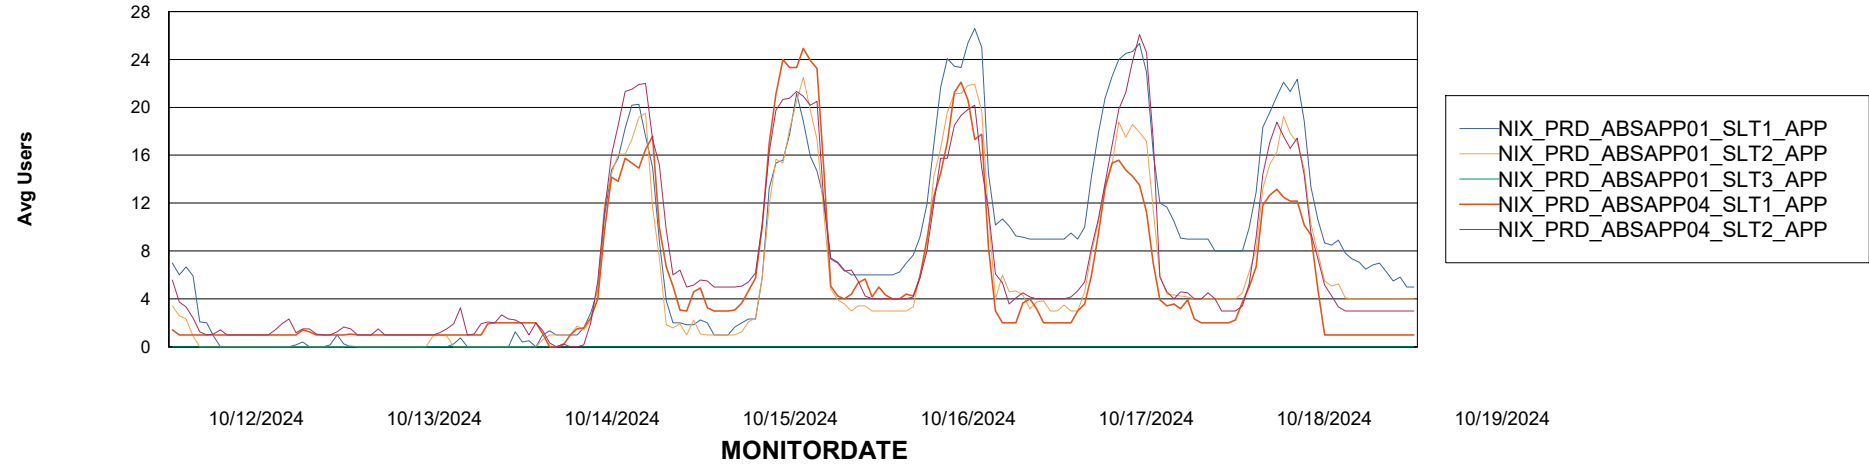

Avg users per day per ABS server