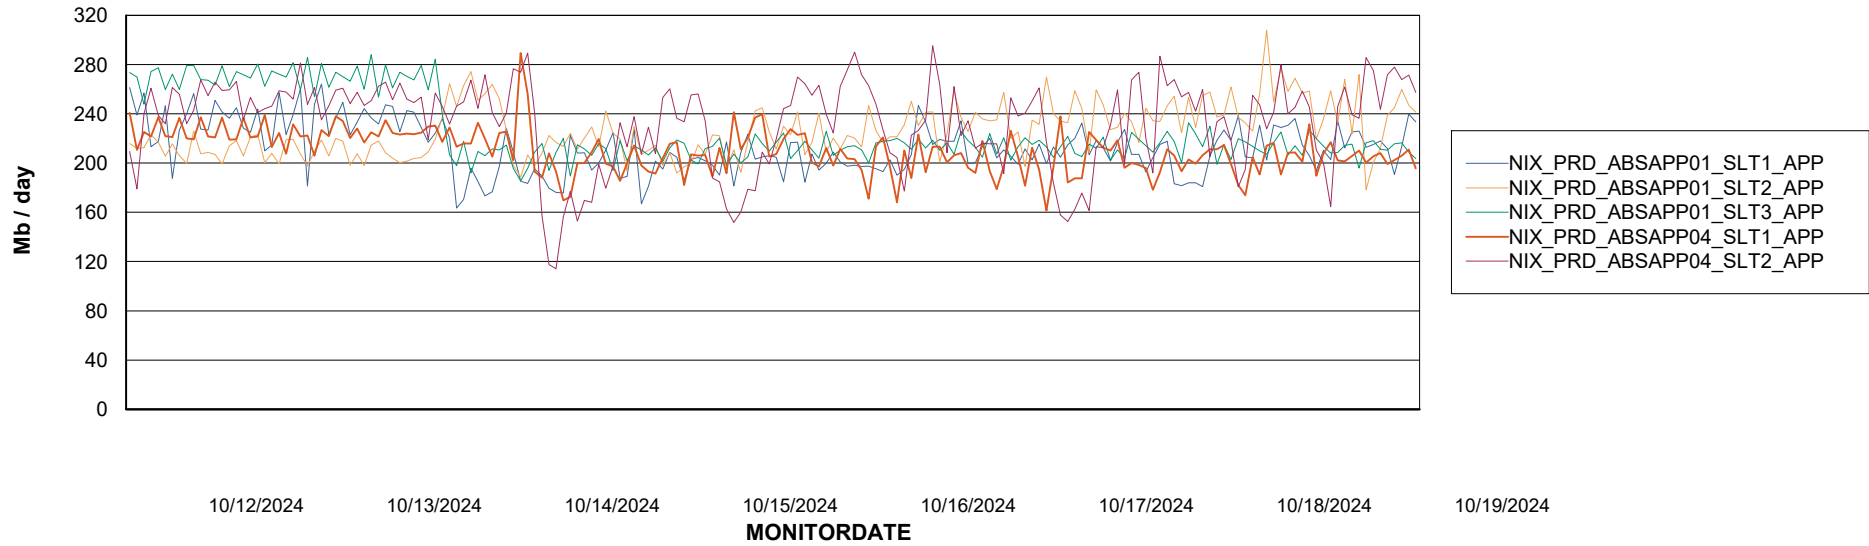

ABSSolute Application Server Services

Avg memory used per ABS Server Service