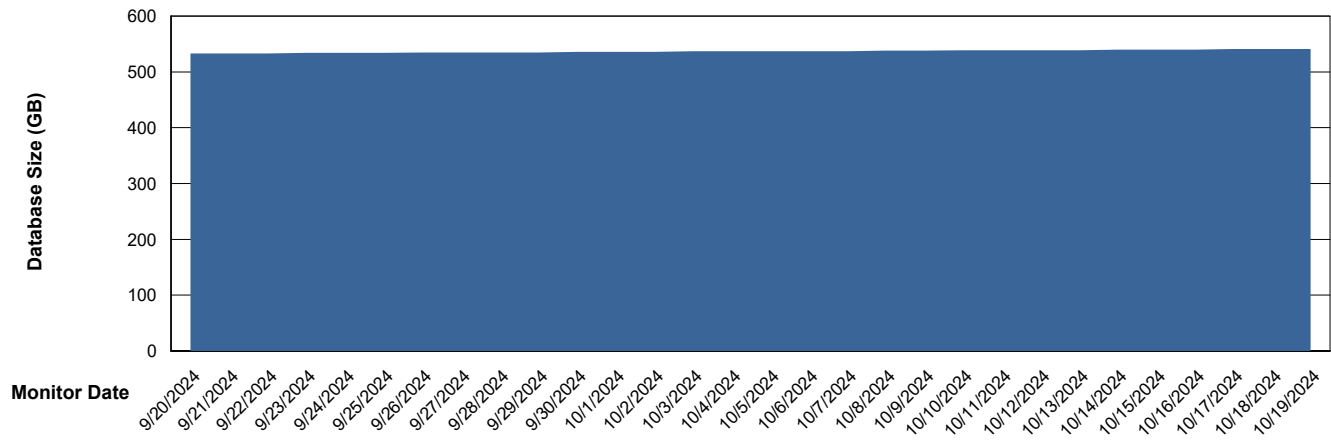

DATABASE SIZE NIX_PRD_ABSDB01_ABS1

Database growth over last month