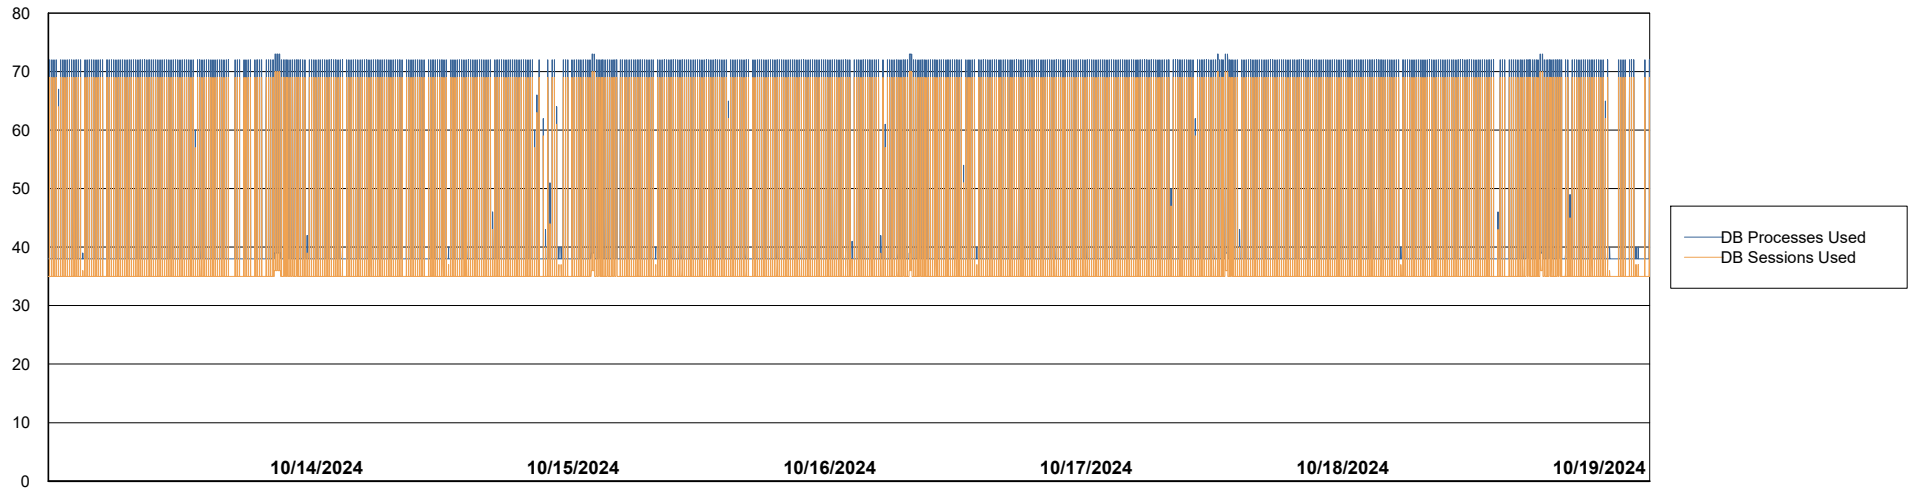

Database Performance NIX_PRD_ABSDB02_HSBABS1

DB Processes Max 300