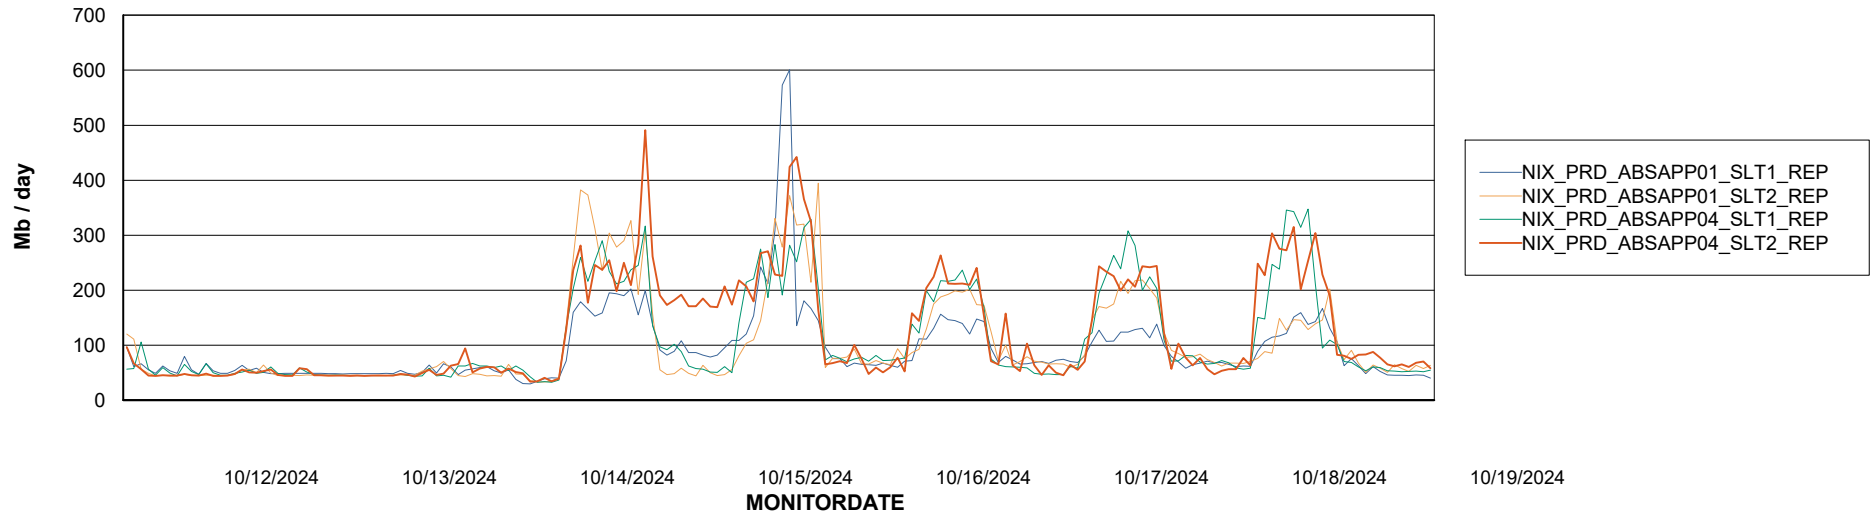

Avg memory used per ABS Server Service

Avg users per day per ABS server

Weekly SLA Customer Report

Customer NIX_Production
Database ID 51

ABSSolute Application ReportServer Services

Avg memory used per ReportServer Service