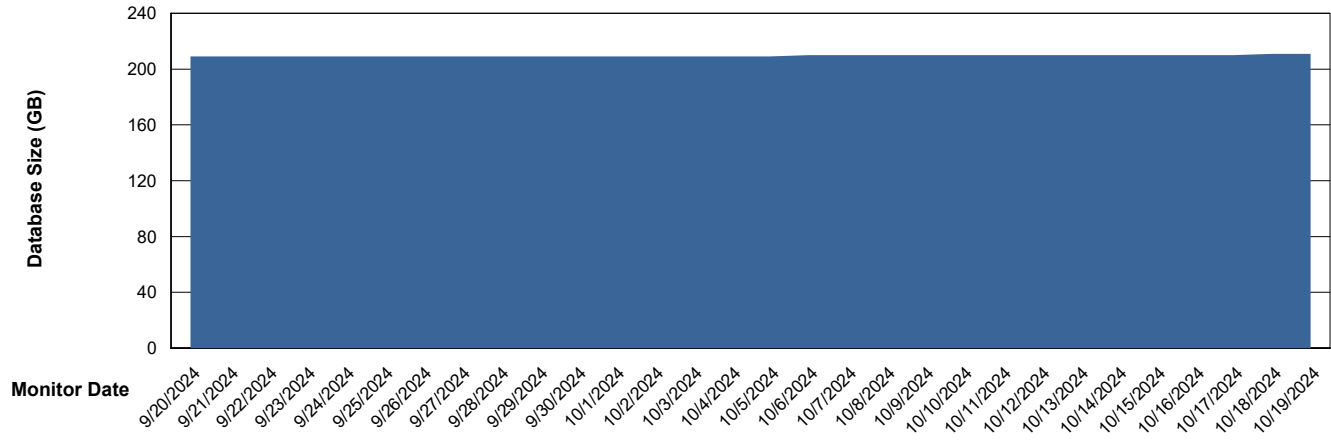

DATABASE SIZE NIX_PRD_ABSBI_ABS1

Database growth over last month