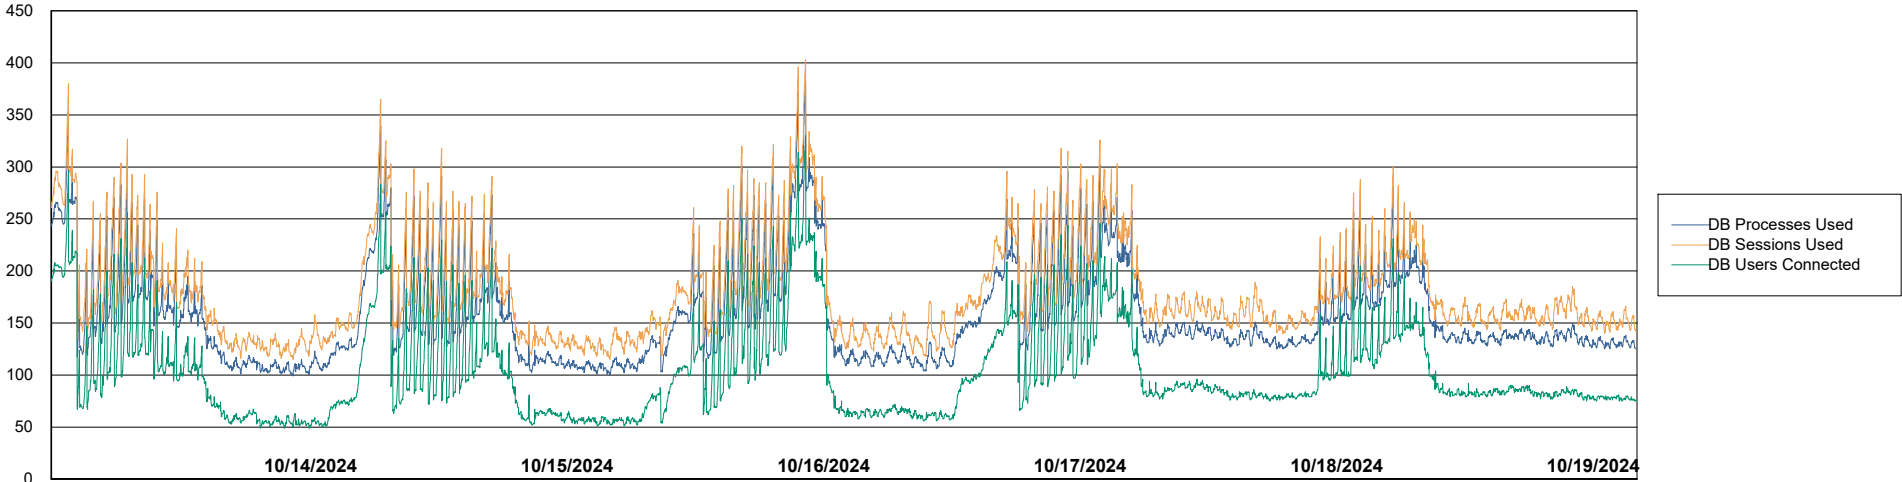

Weekly SLA Customer Report

Customer NIX_Production
Database ID 51

Database Performance NIX_PRD_ABSBI_ABS1

Weekly SLA Customer Report

Customer NIX_Production
Database ID 51

Database Performance NIX_PRD_ABSD01_ABS1