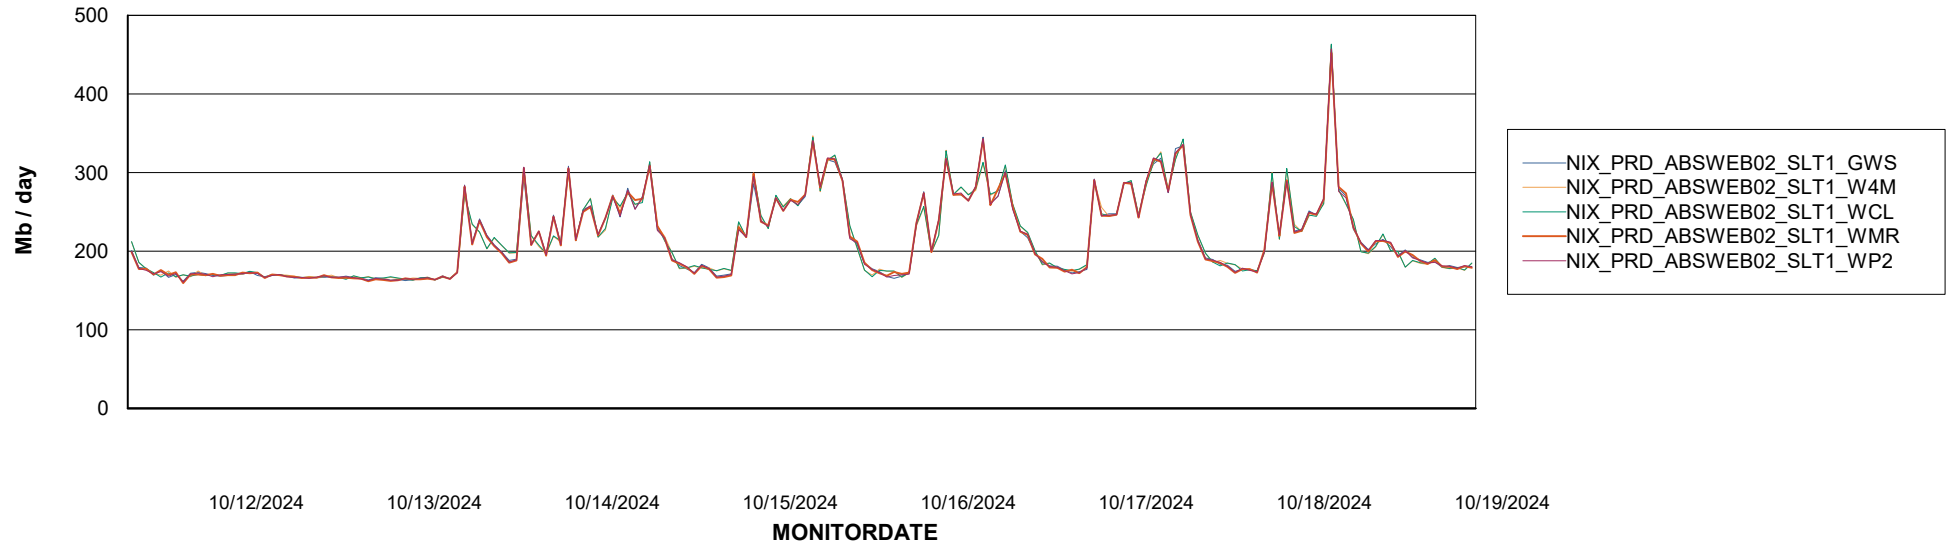

ABSSolute Web Component Services

Avg memory used per ABS Web component