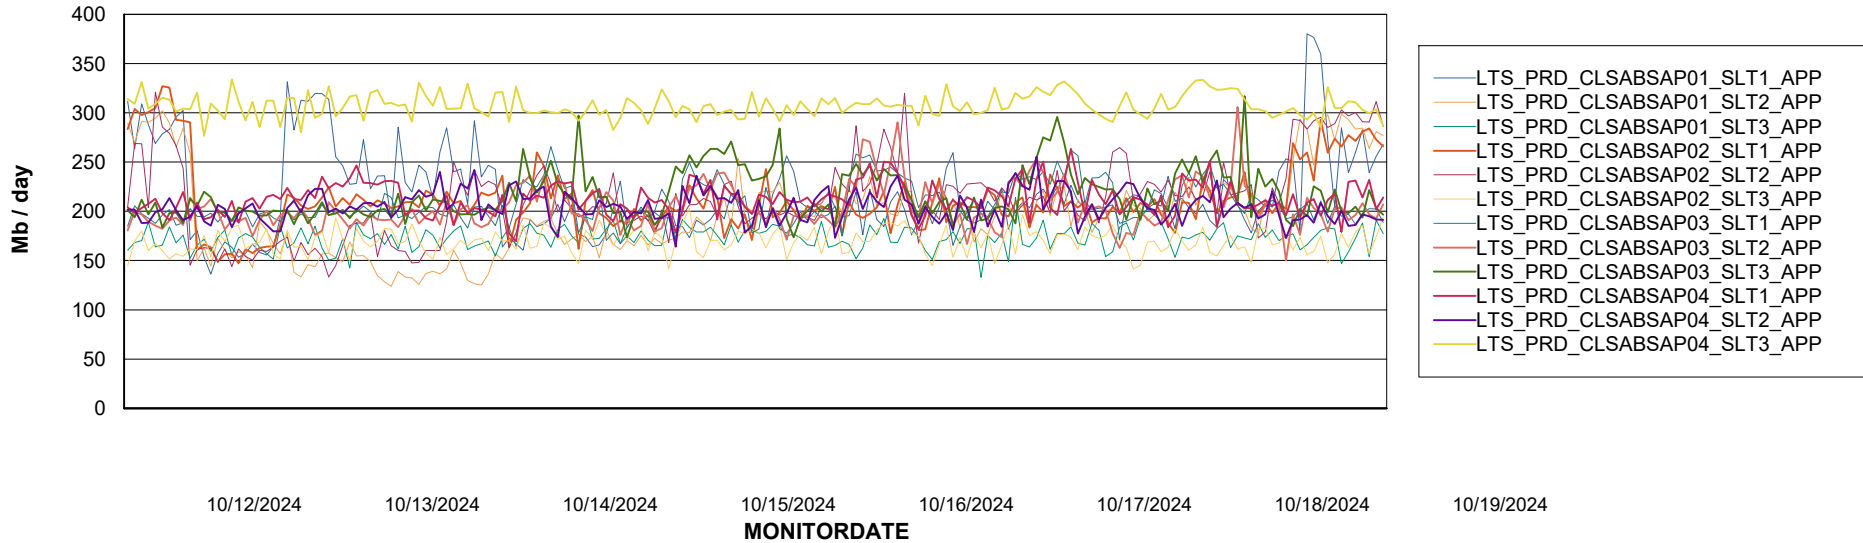

ABSSolute Application Server Services

Avg memory used per ABS Server Service