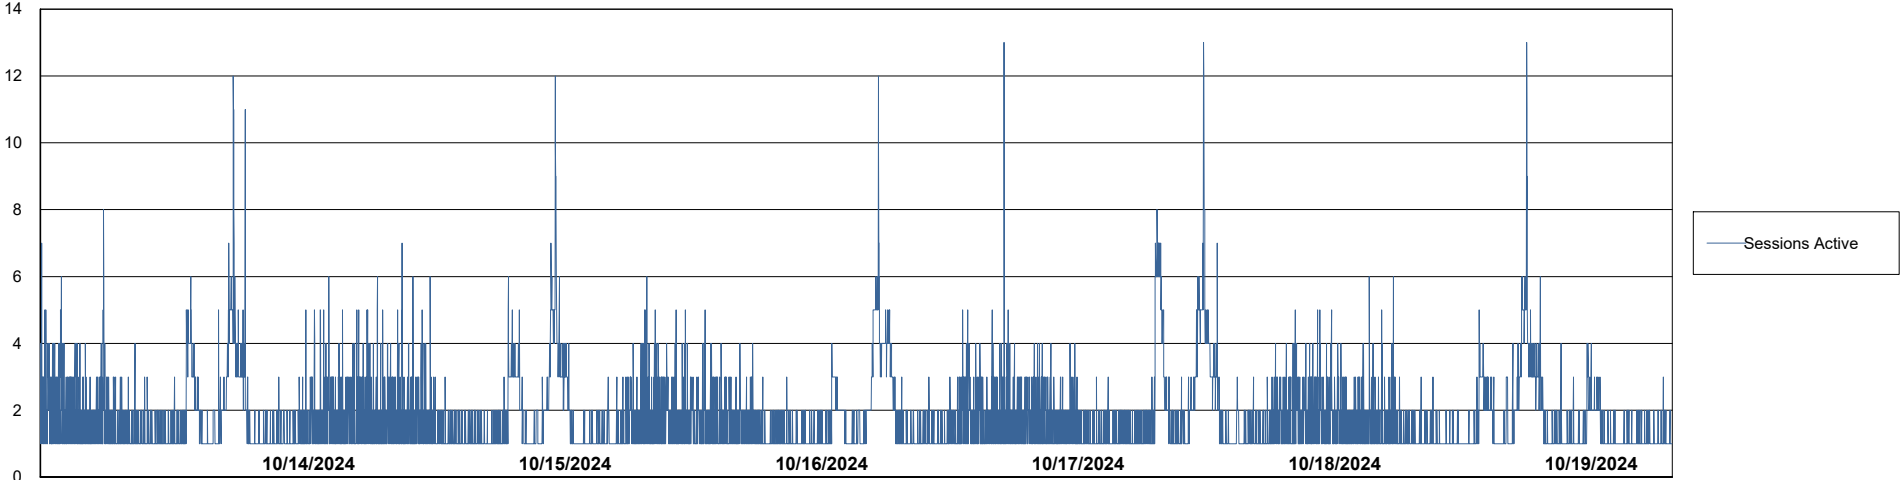

Weekly SLA Customer Report

Customer LTS(CleanLease)_Production
Database ID 126

Database Performance LTS_PRD_CLSABSBI01_ABS1

Weekly SLA Customer Report

Customer LTS(CleanLease)_Production
Database ID 126

Database Performance LTS_PRD_CLSABSD01_ABS1