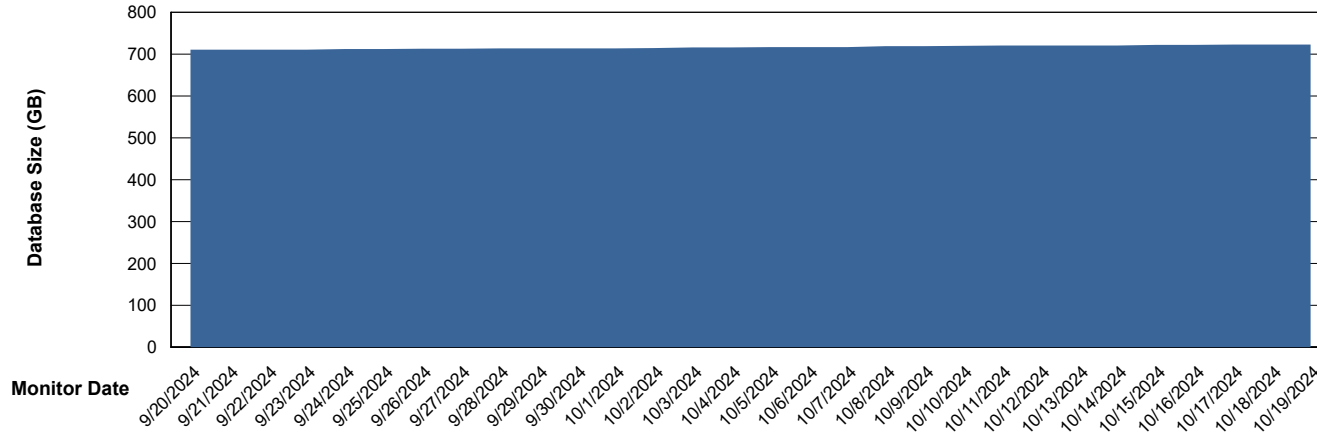

DATABASE SIZE LTS_PRD_CLSABSBI01_ABS1

Database growth over last month