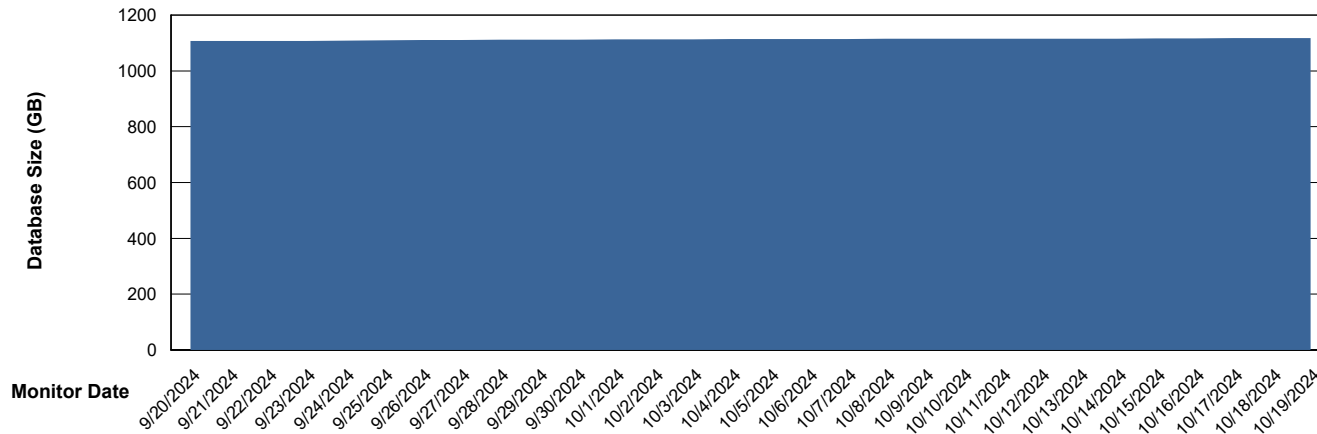

Customer LTS(CleanLease)_Production
Database ID 126

DATABASE SIZE LTS_PRD_CLSABSBI01_ABS1

Database growth over last month

DATABASE SIZE LTS_PRD_CLSABSDB01_ABS1

Database growth over last month

Weekly SLA Customer Report