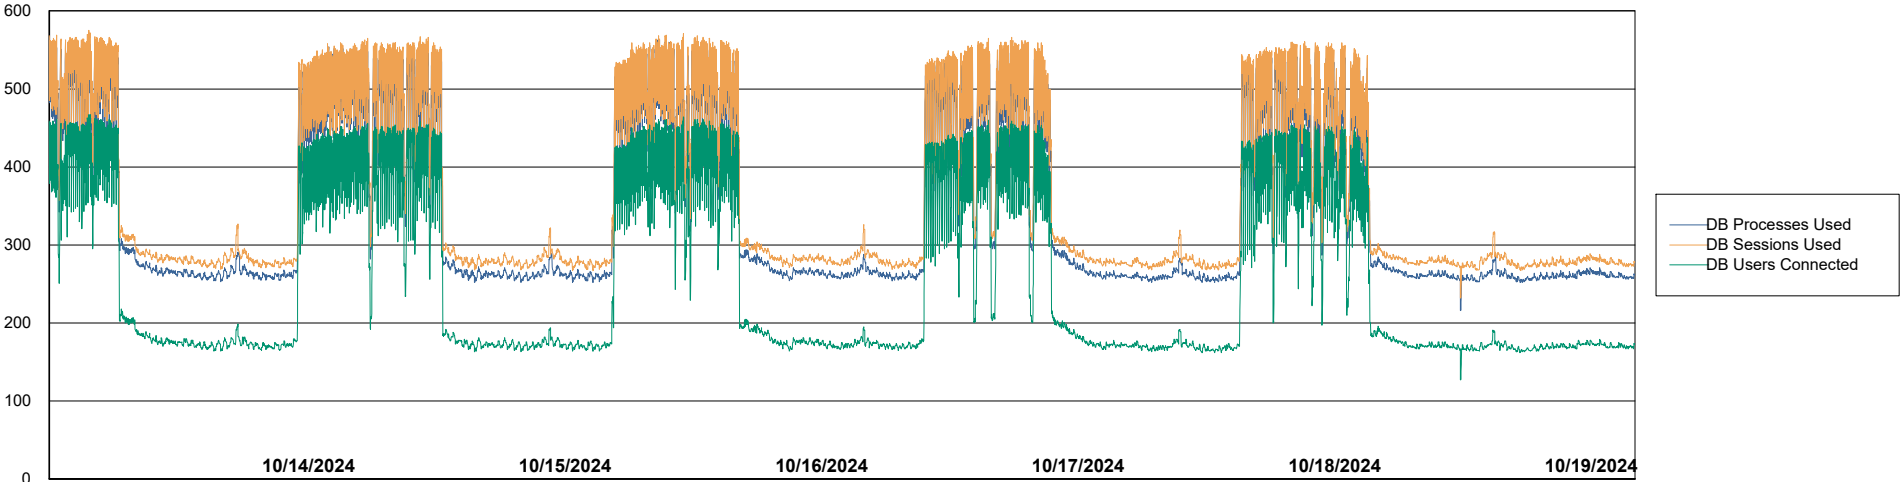

Weekly SLA Customer Report

Customer LTS(CleanLease)_Production
Database ID 126

Database Performance LTS_PRD_CLSABSBI01_ABS1

Weekly SLA Customer Report

Customer LTS(CleanLease)_Production
Database ID 126

Database Performance LTS_PRD_CLSABSD01_ABS1