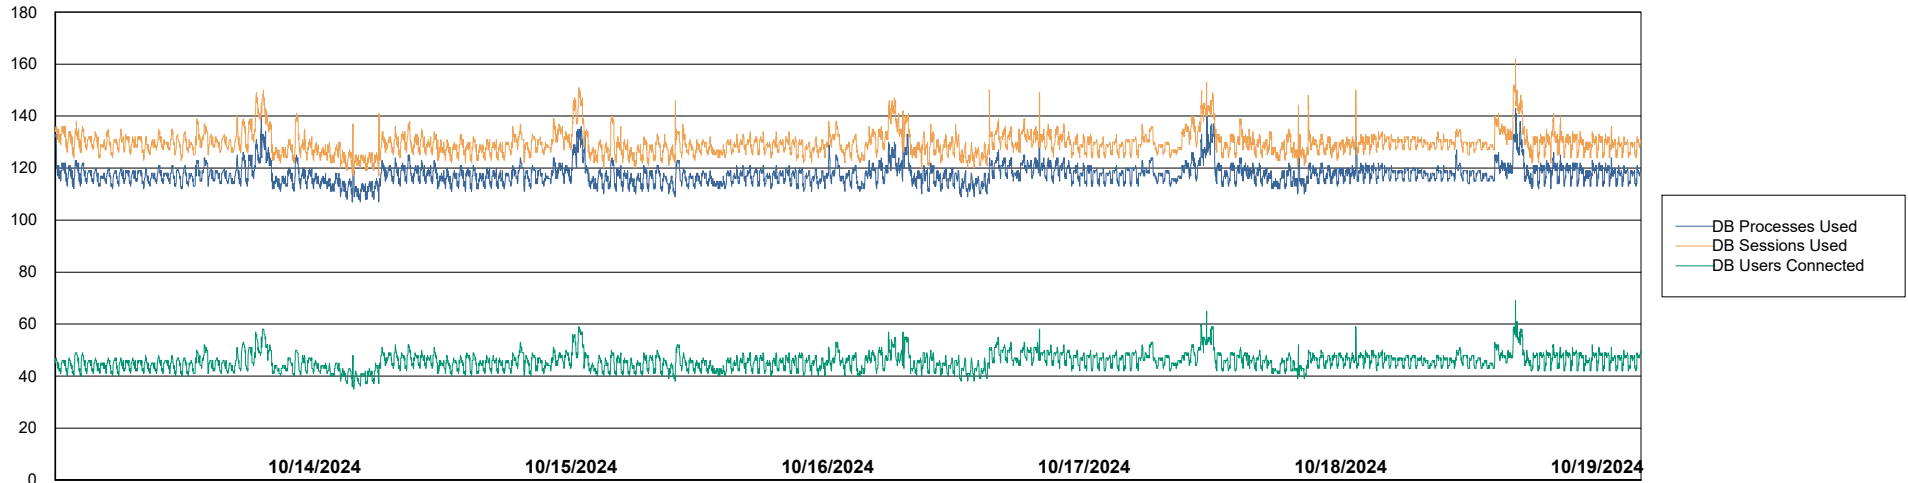

Database Performance LTS_PRD_CLSABSBI01_ABS1