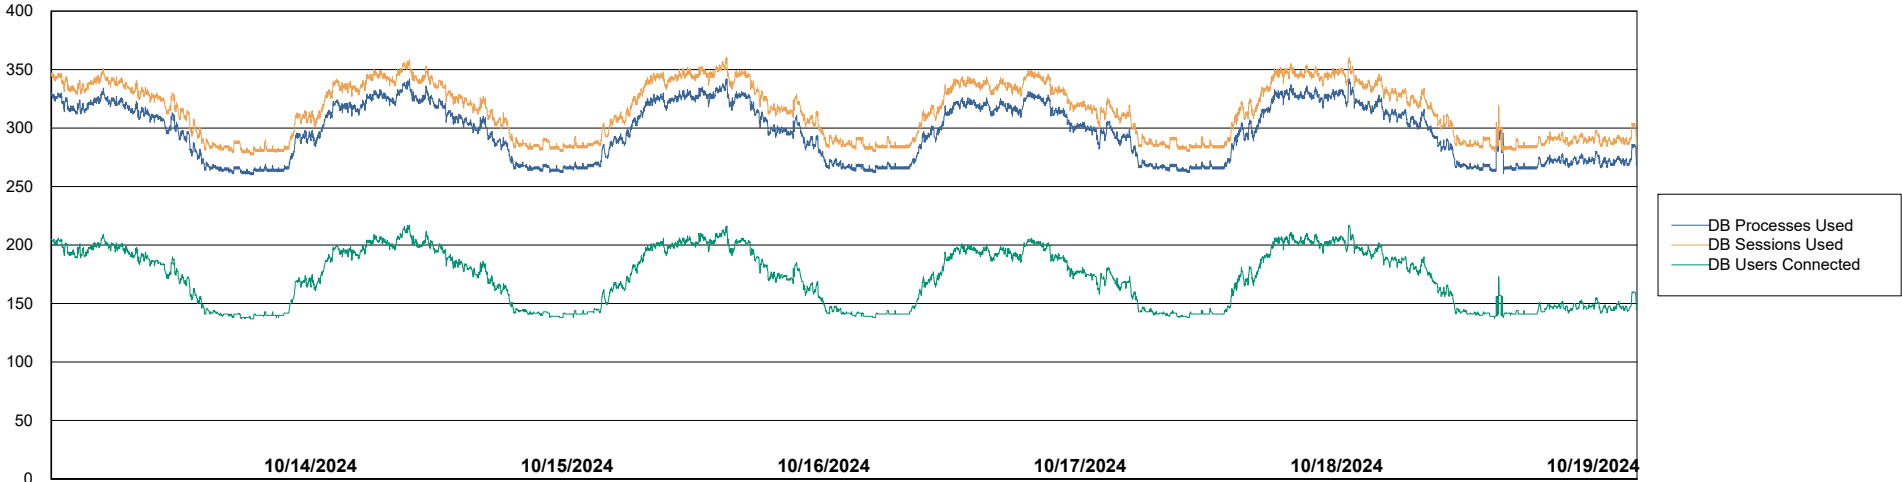

Database Performance KLH_PRD_SRSDDB01_ABS1