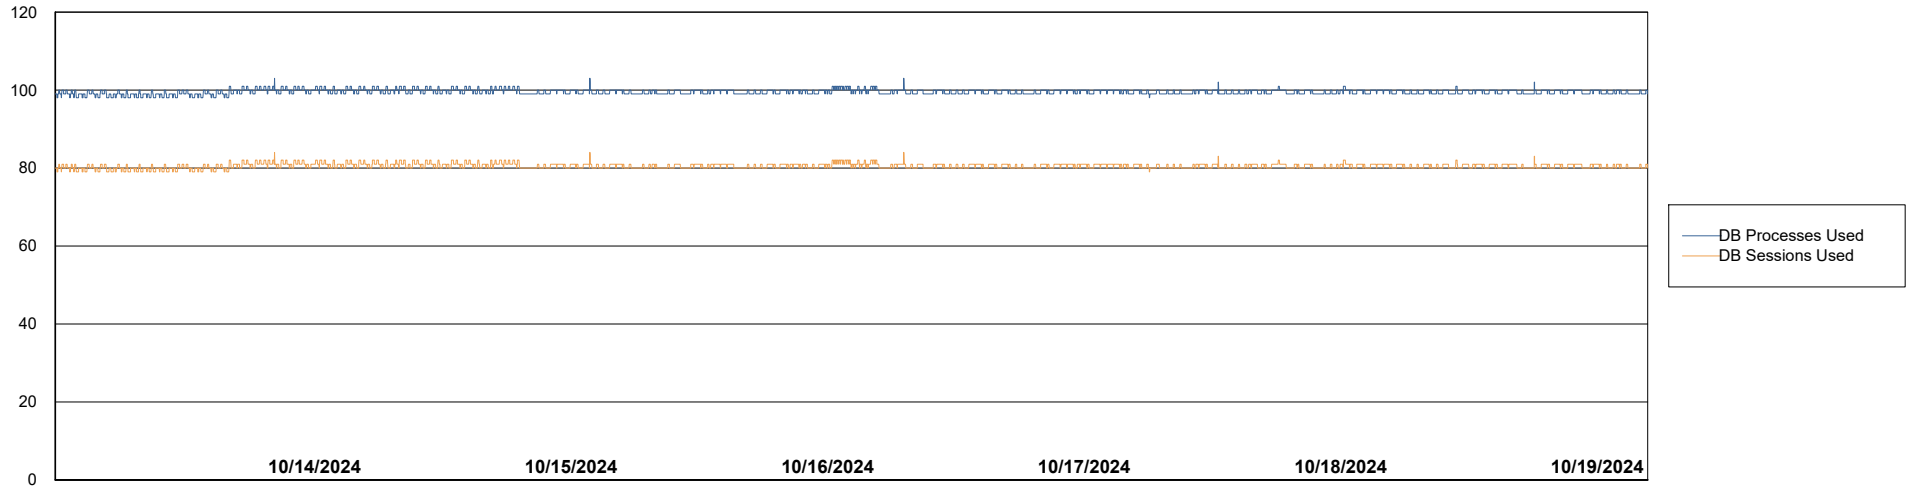

Database Performance KLH_PRD_SRSD02_HSBABS1

DB Processes Max 1,000
DB Processes Max 4
DB Processes Max 0