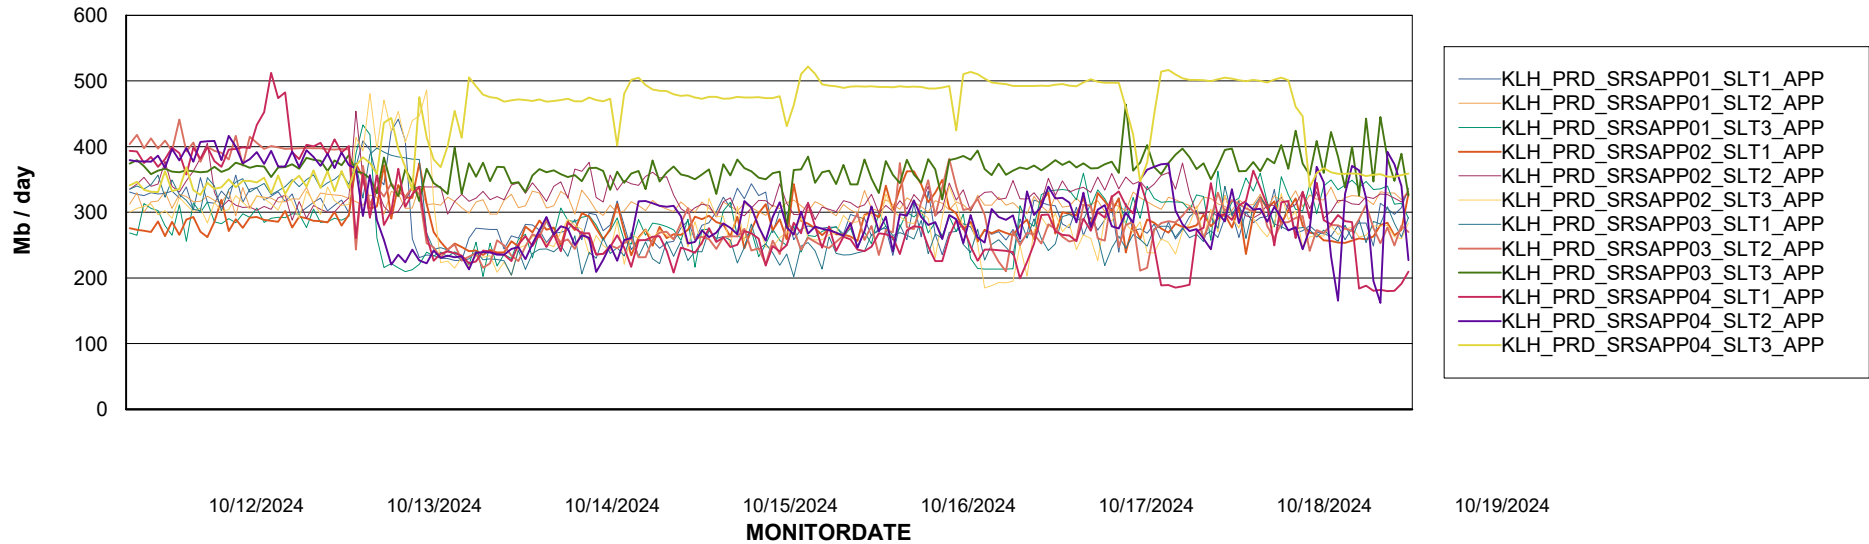

ABSSolute Application Server Services

Avg memory used per ABS Server Service