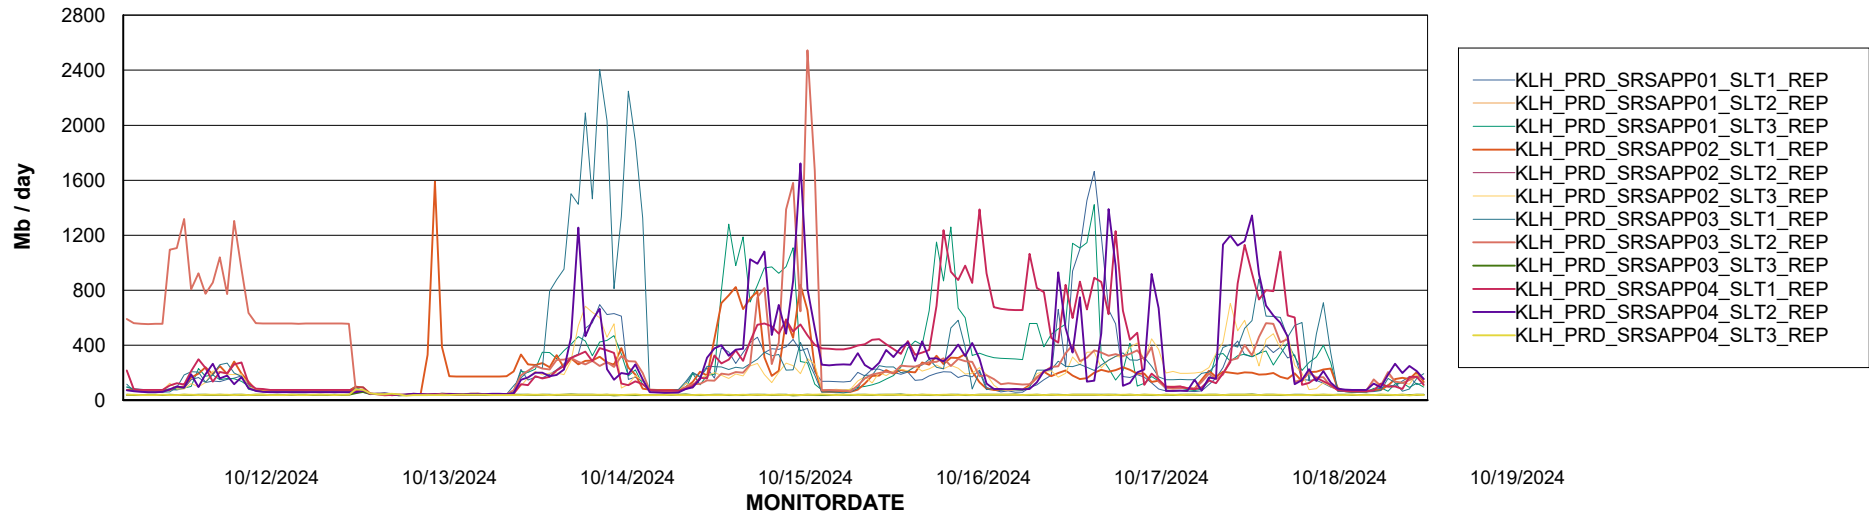

ABSSolute Application ReportServer Services

Avg memory used per ReportServer Service