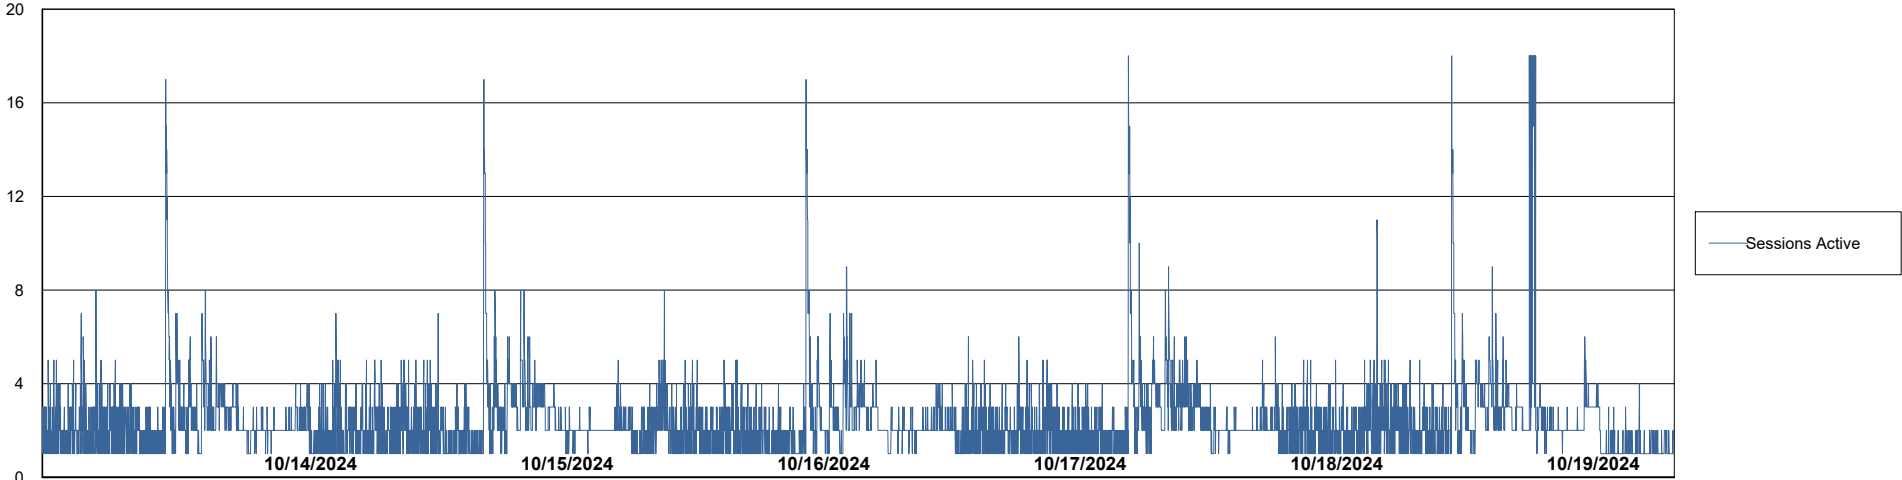

Database Performance KLH_PRD_SRSDDB01_ABS1