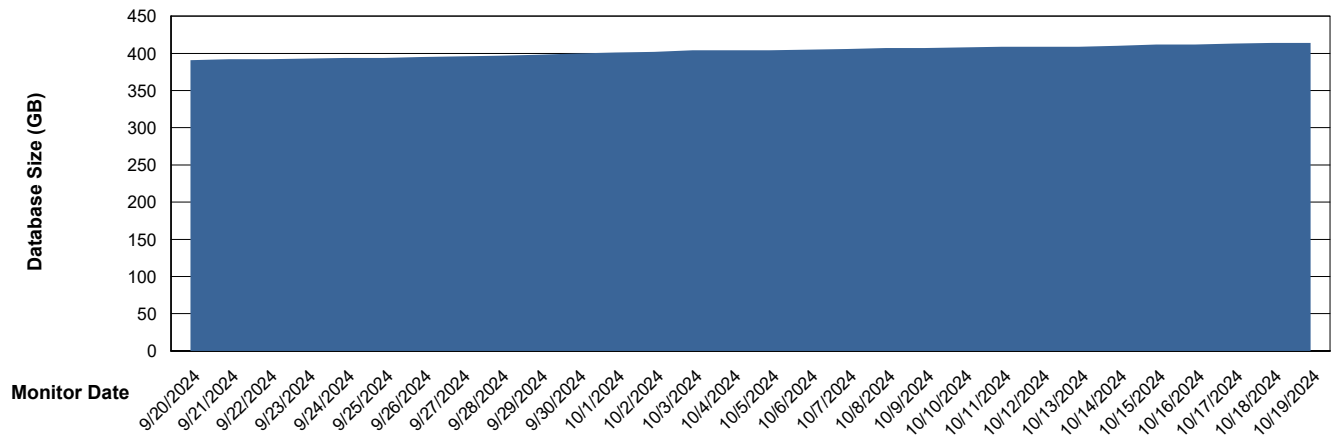

DATABASE SIZE KLH_PRD_SRSDB01_ABS1

Database growth over last month