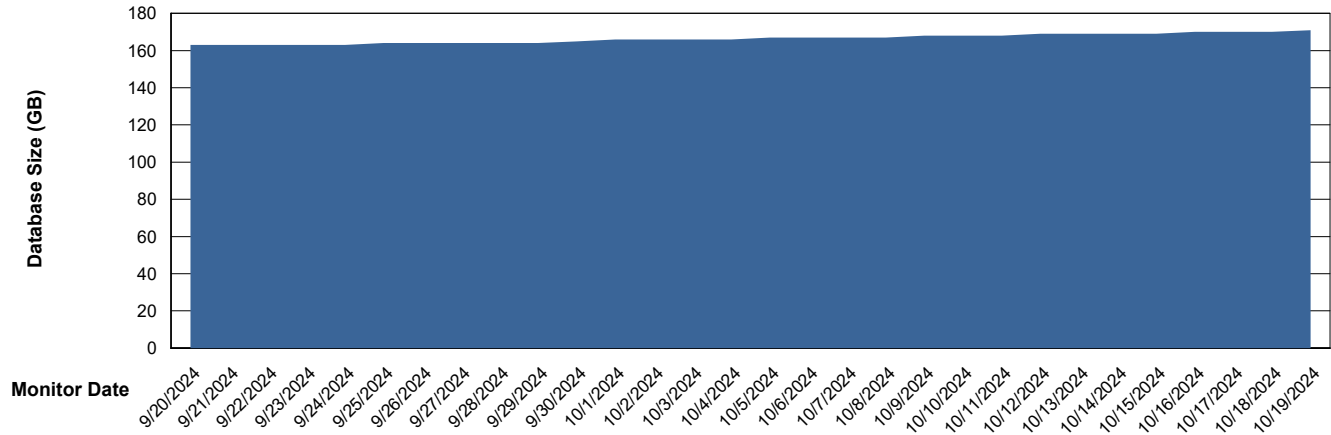

DATABASE SIZE KLH_PRD_SRSBIDB01_ABS1

Database growth over last month