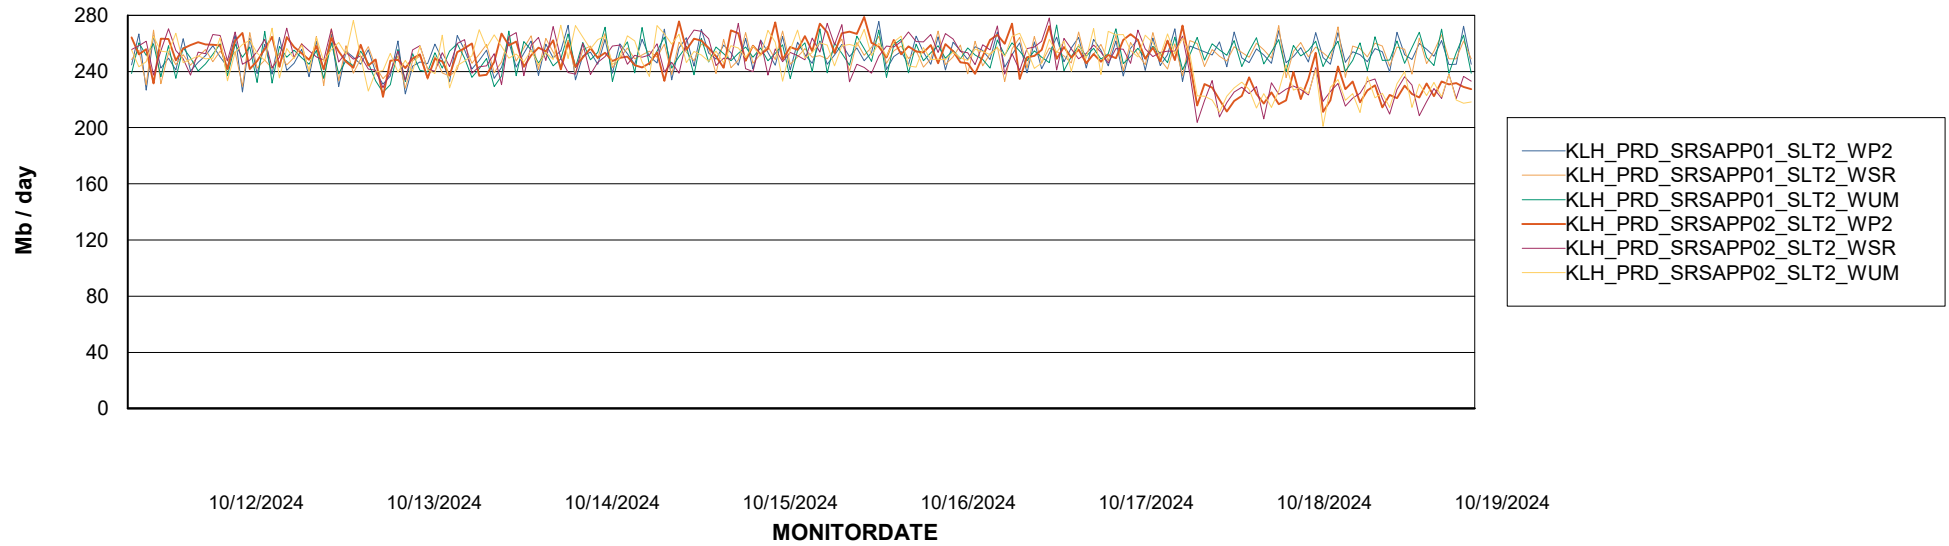

ABSolute Web Component Services

Avg memory used per ABS Web component