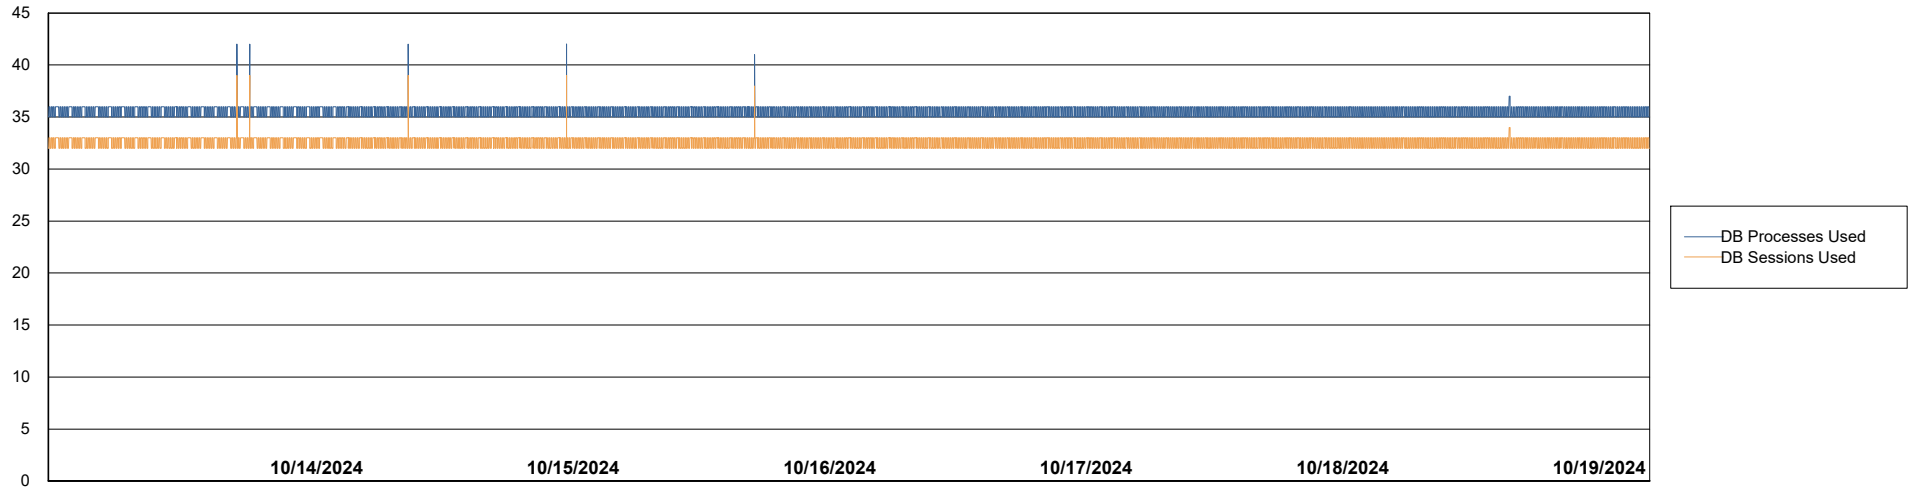

Database Performance KLA_STB_KLAHQORA06_DB_HSBABS1

DB Processes Max 1,000