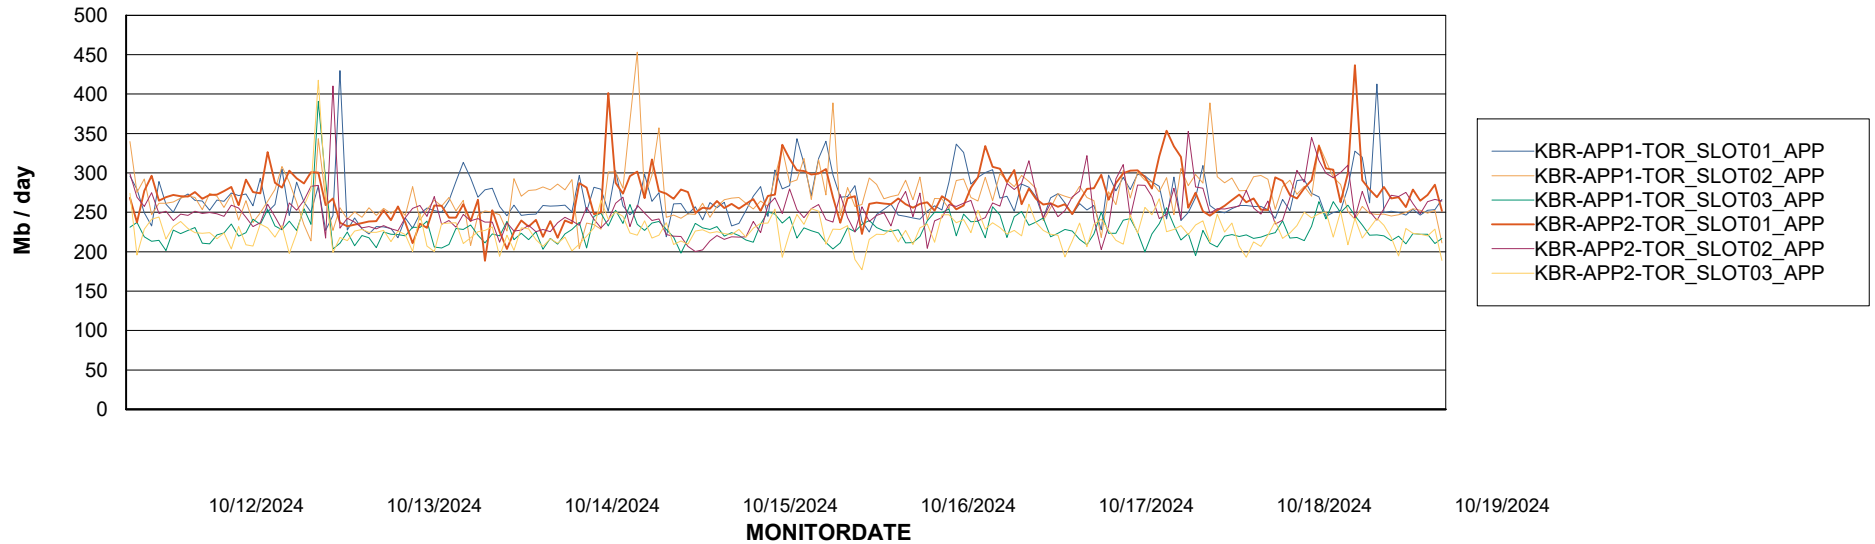

ABSSolute Application Server Services

Avg memory used per ABS Server Service