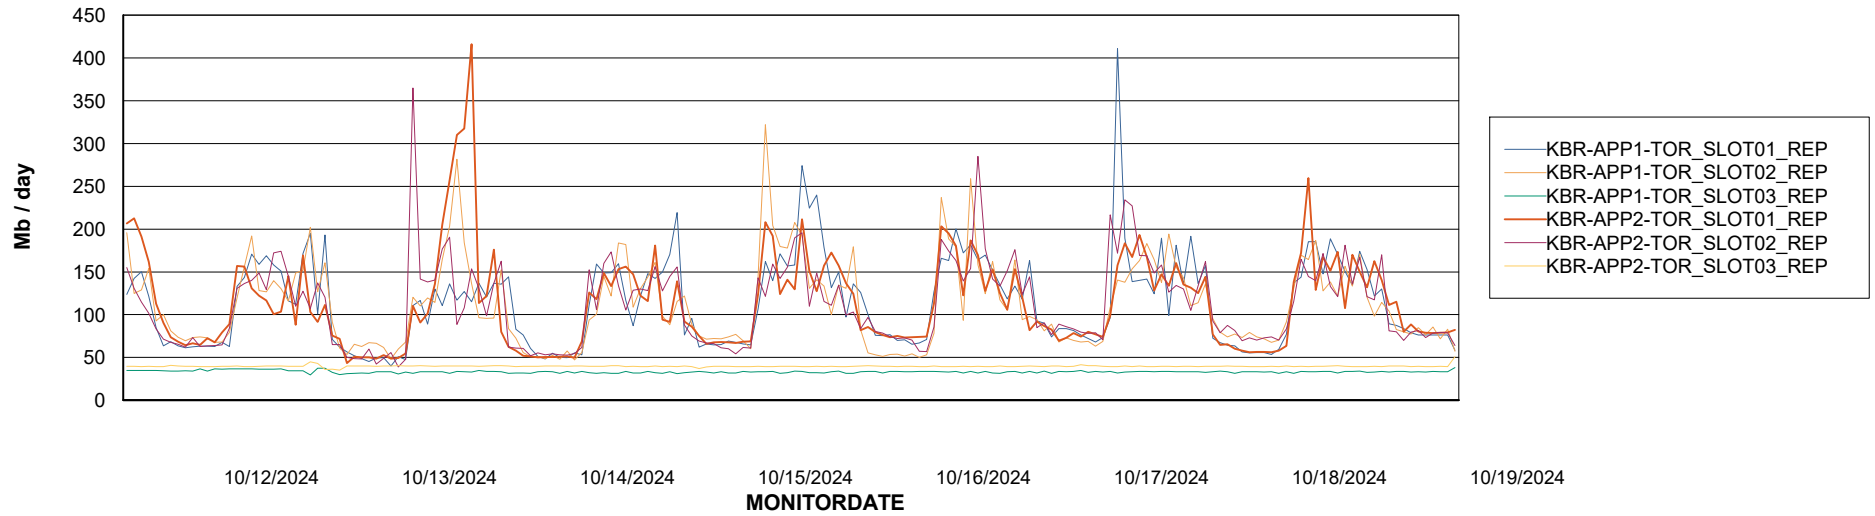

ABSSolute Application ReportServer Services

Avg memory used per ReportServer Service