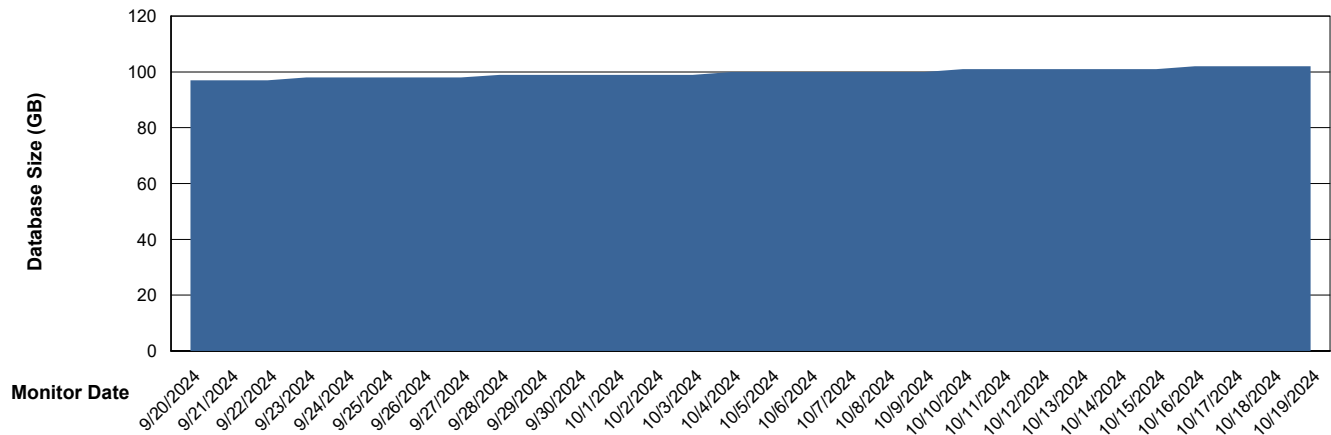

DATABASE SIZE KBR-DBS1-TOR_PROD_ABS1

Database growth over last month