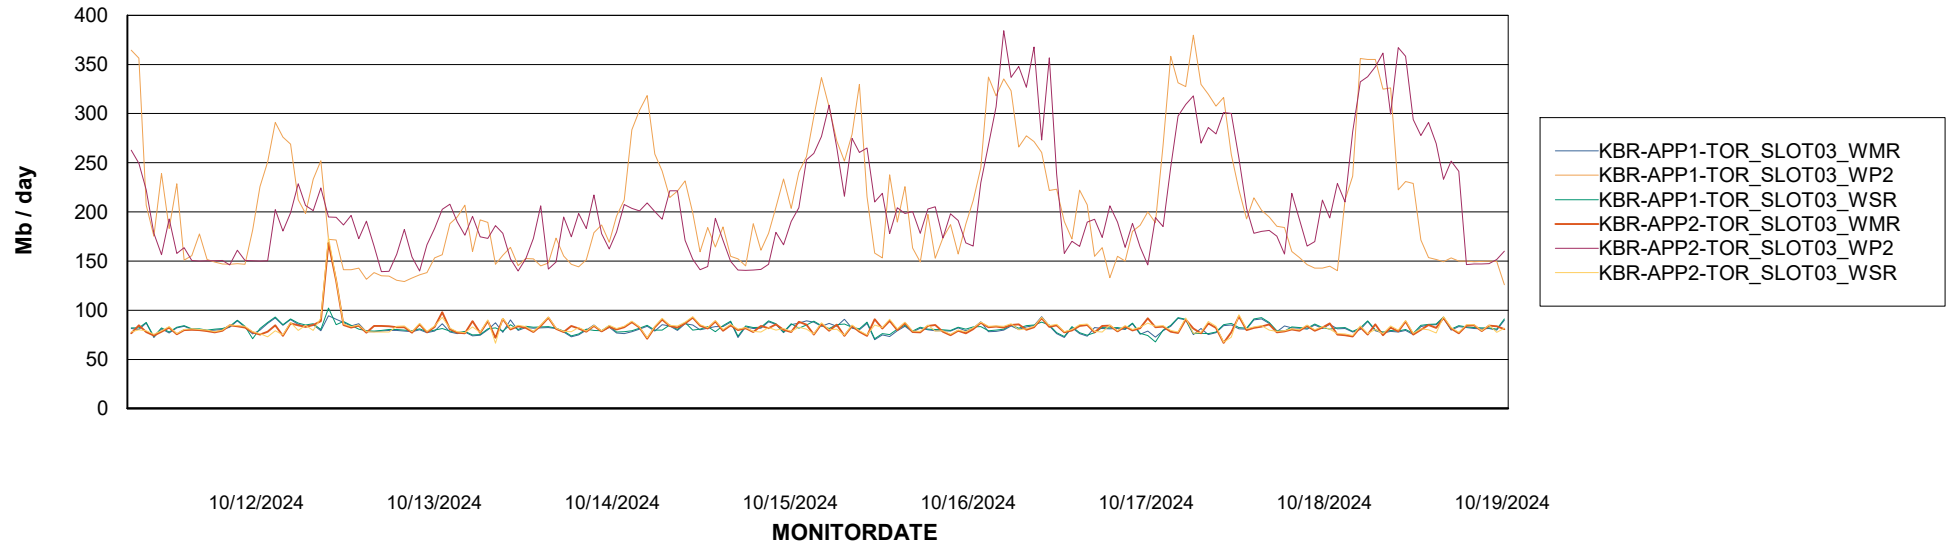

ABSolute Web Component Services

Avg memory used per ABS Web component