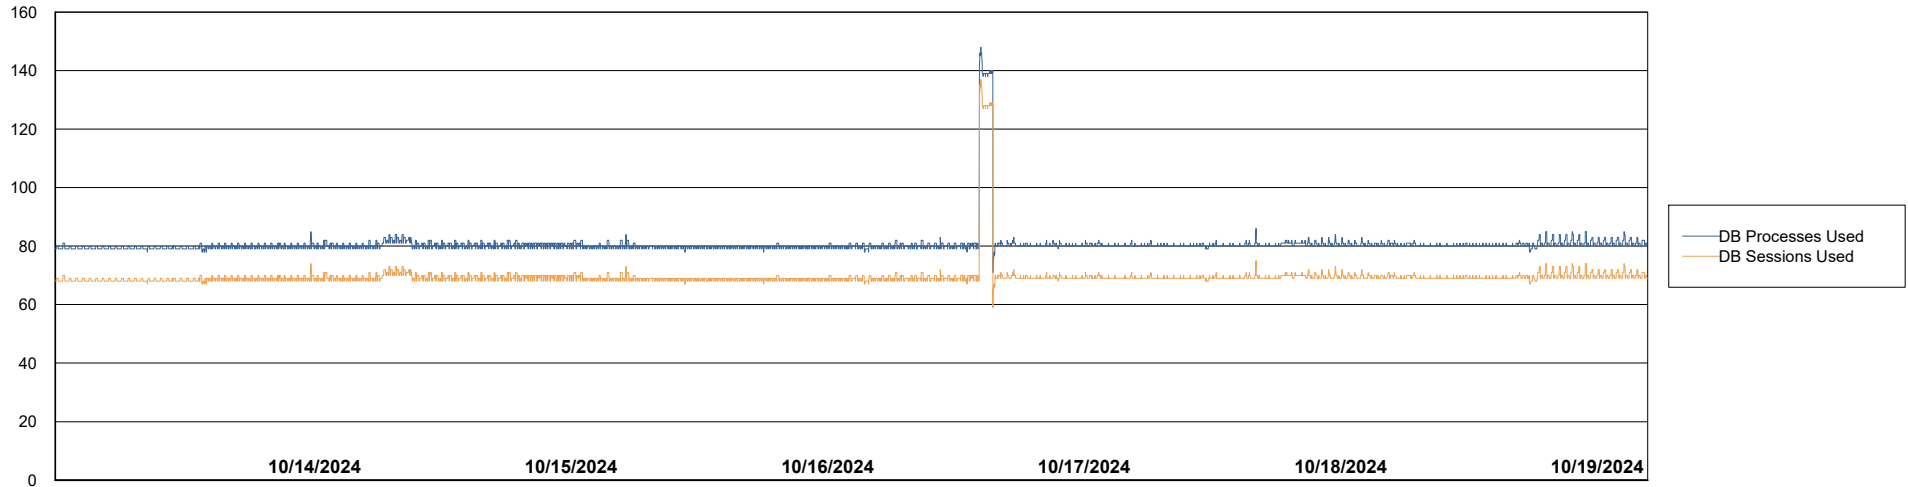

# Weekly SLA Customer Report

Customer KBR OCI TOR Production  
Database ID 200

Database Performance KBR-DBS2-TOR\_PROD\_HSBABS1

DB Processes Max 4  
DB Processes Max 1,000  
DB Processes Max 0