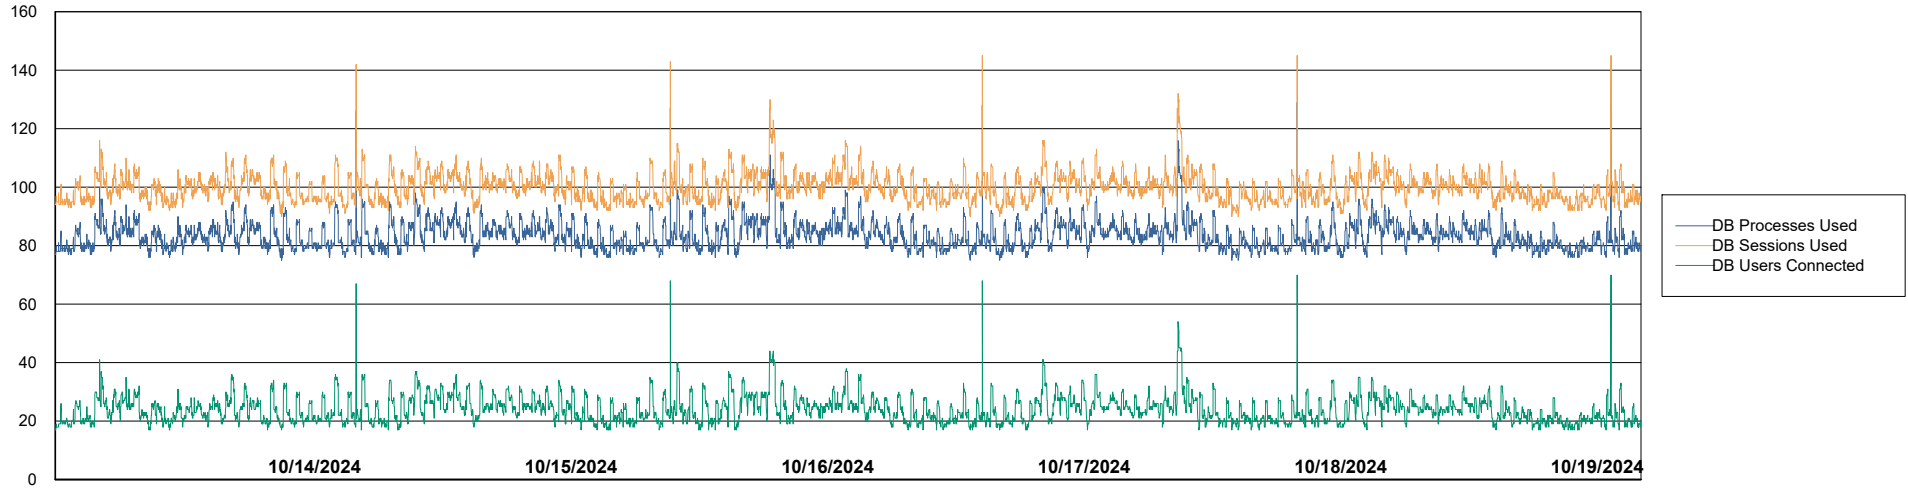

Database Performance KBR-BI-TOR_PROD_ABS1