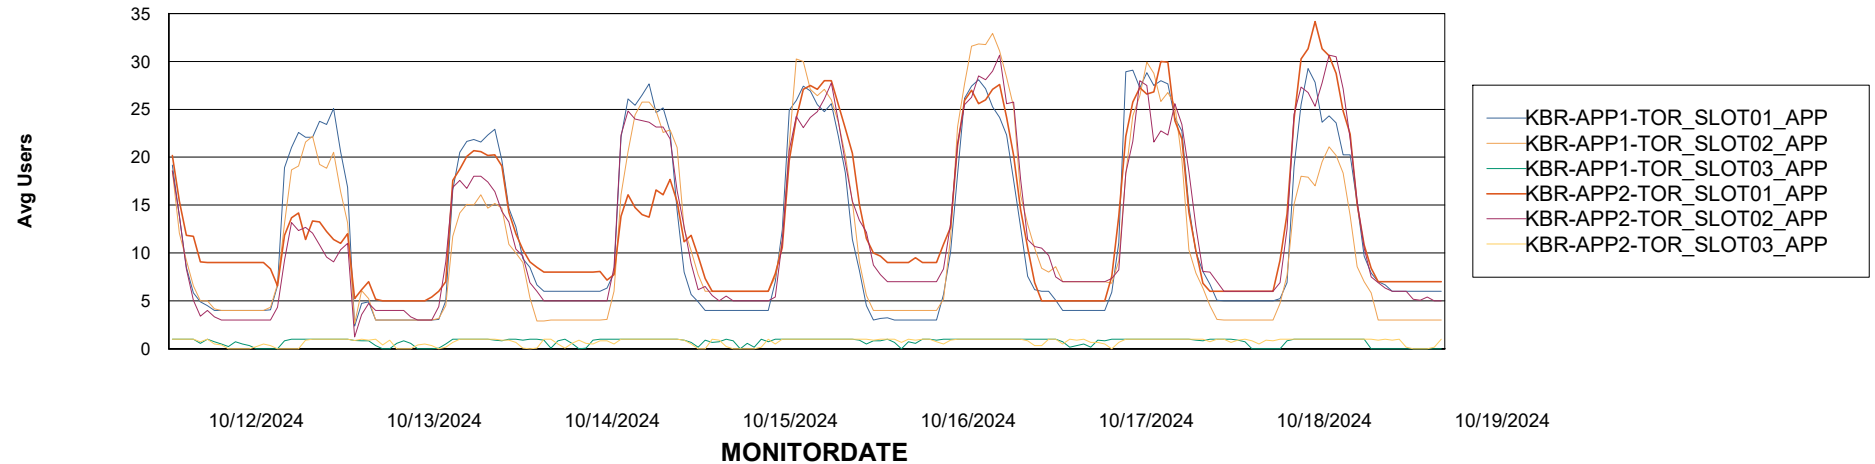

Avg users per day per ABS server