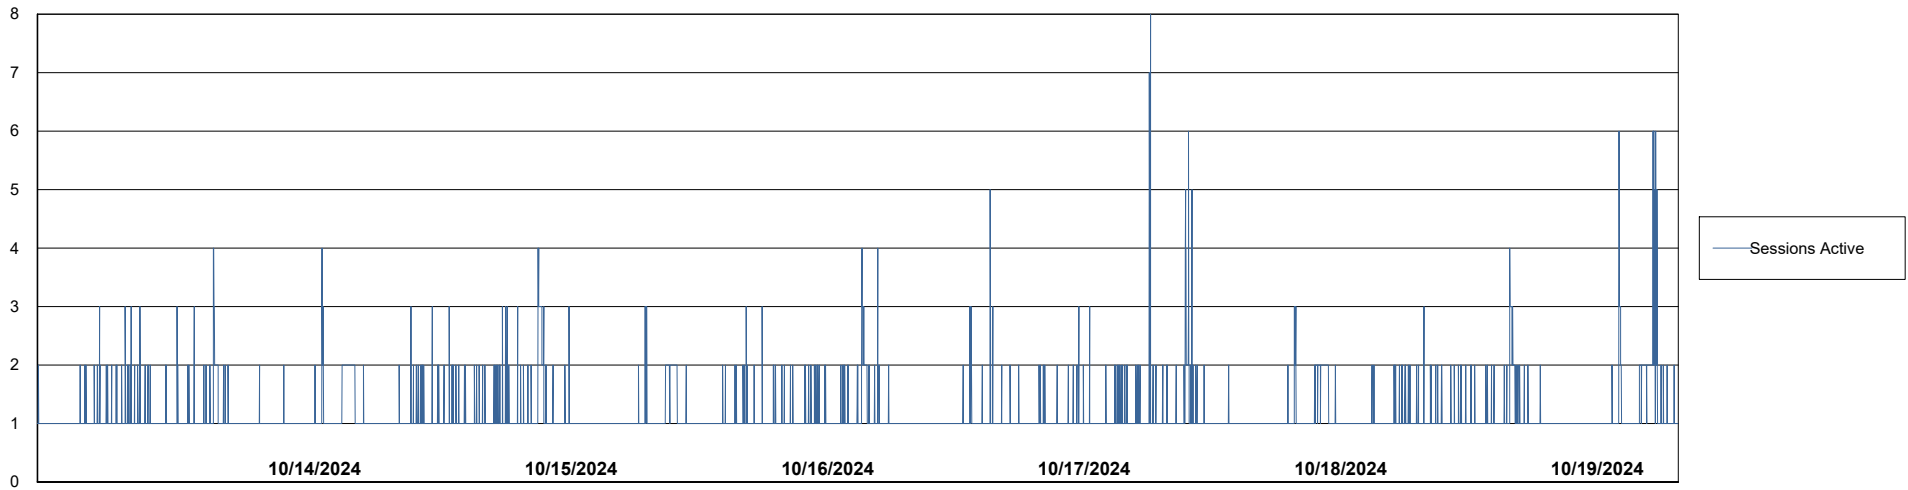

Database Performance KBR-DBS1-TOR_PROD_ABS1