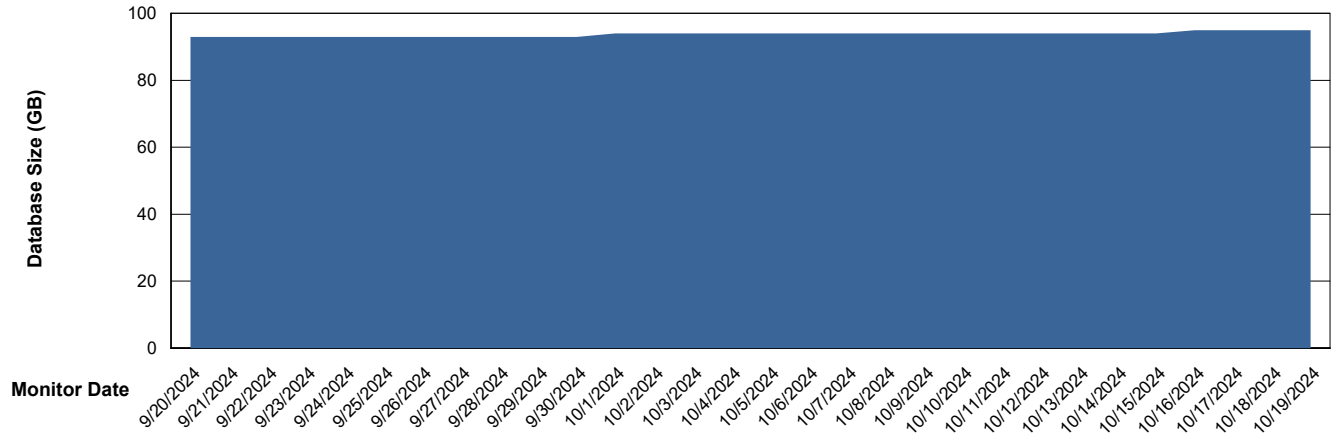

DATABASE SIZE KBR-BI-TOR_PROD_ABS1

Database growth over last month