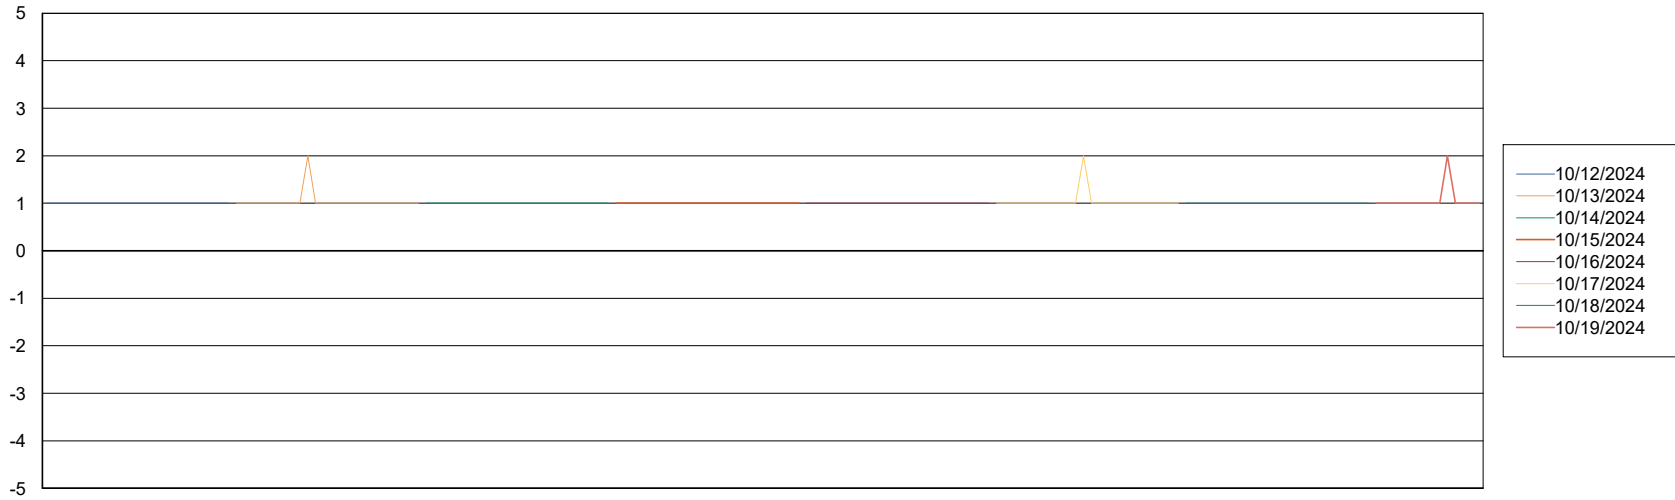

Standby Database Health KBR OCI TOR Production

Recovery lag for last 7 days