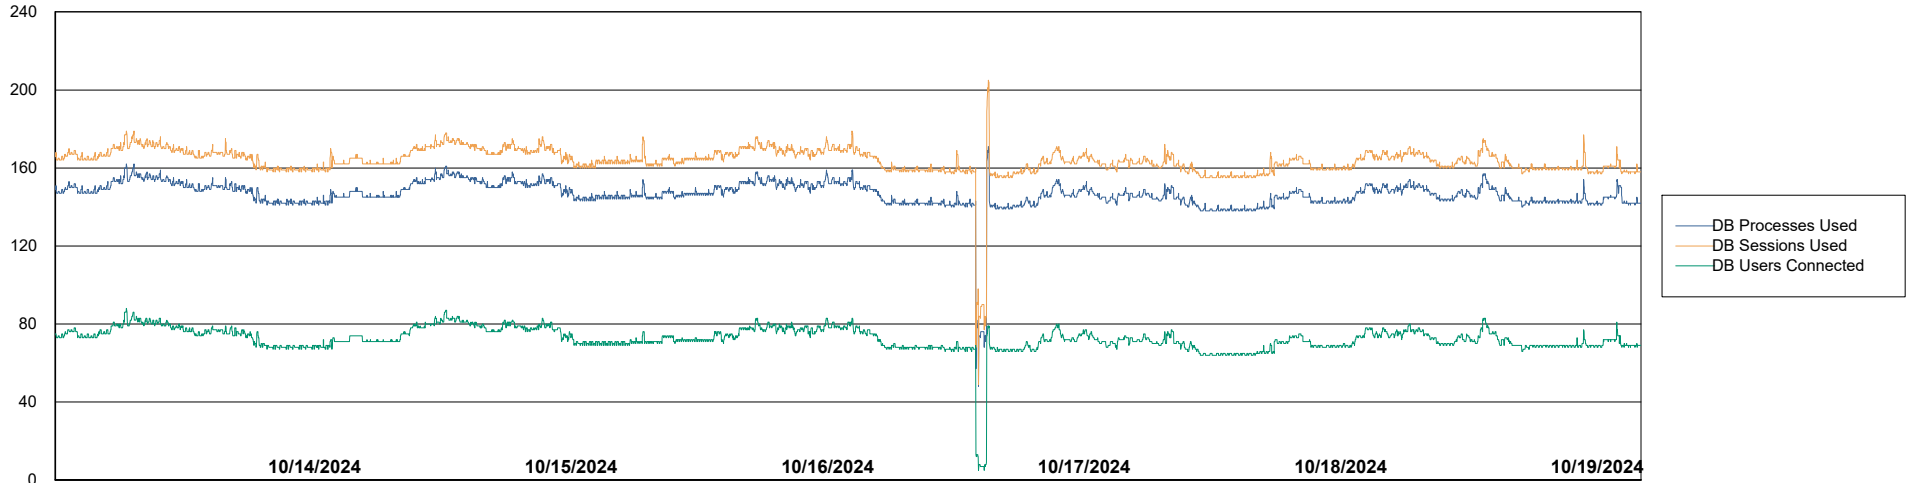

Database Performance KBR-DBS1-TOR_PROD_ABS1