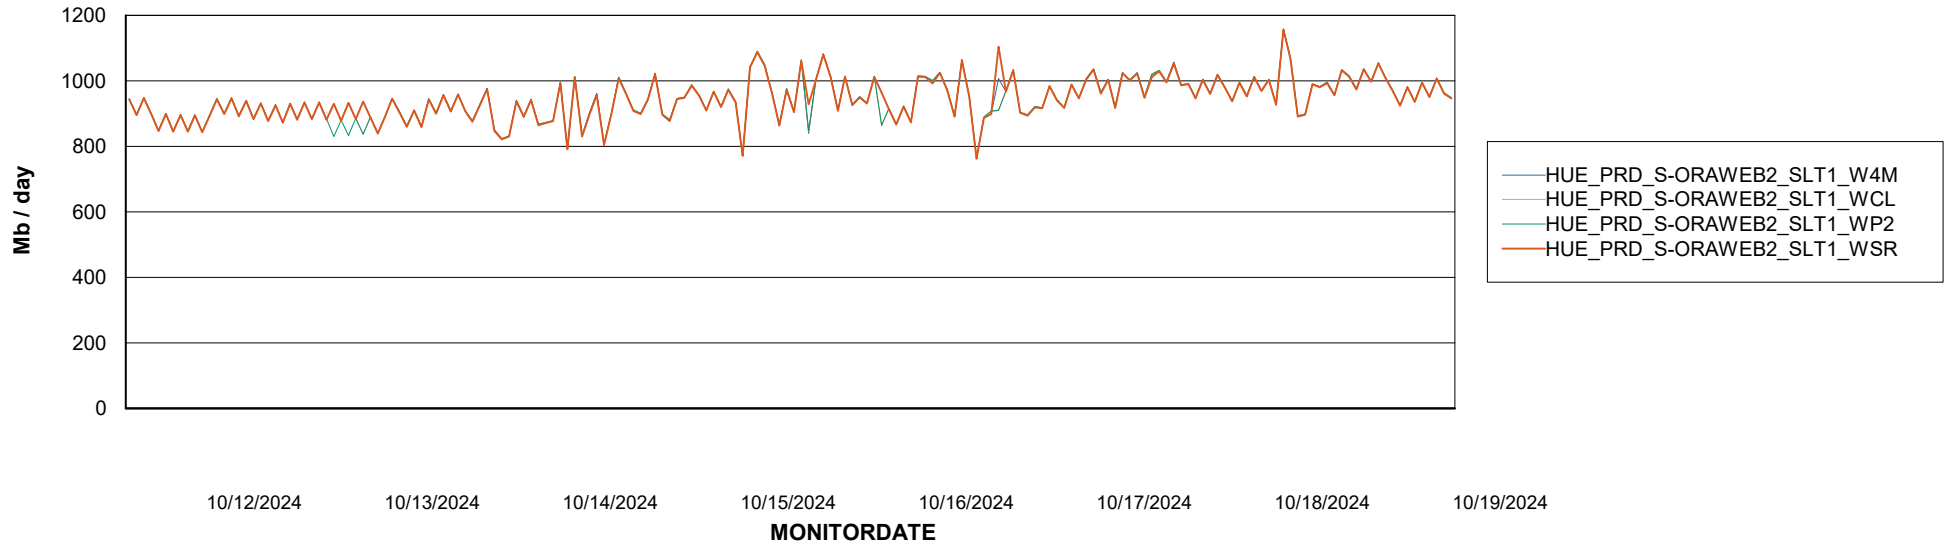

ABSSolute Web Component Services

Avg memory used per ABS Web component