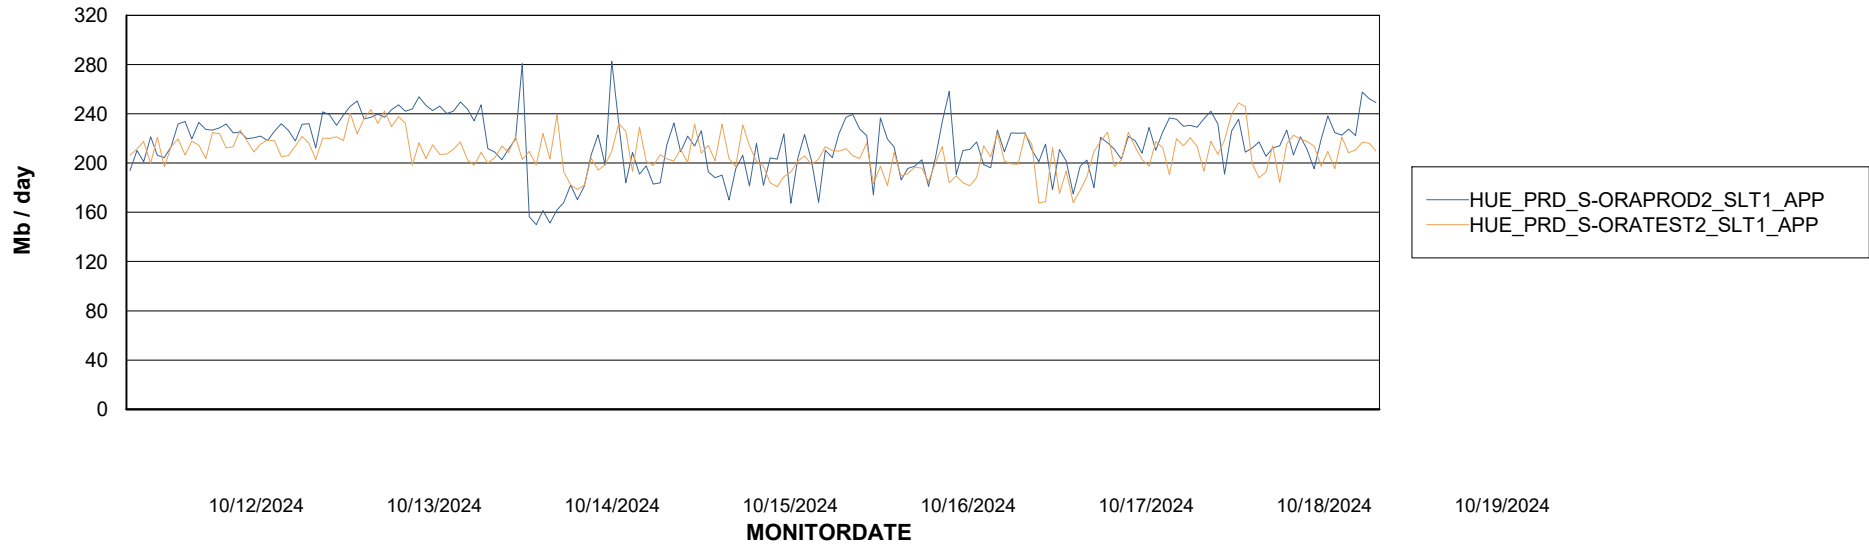

ABSSolute Application Server Services

Avg memory used per ABS Server Service