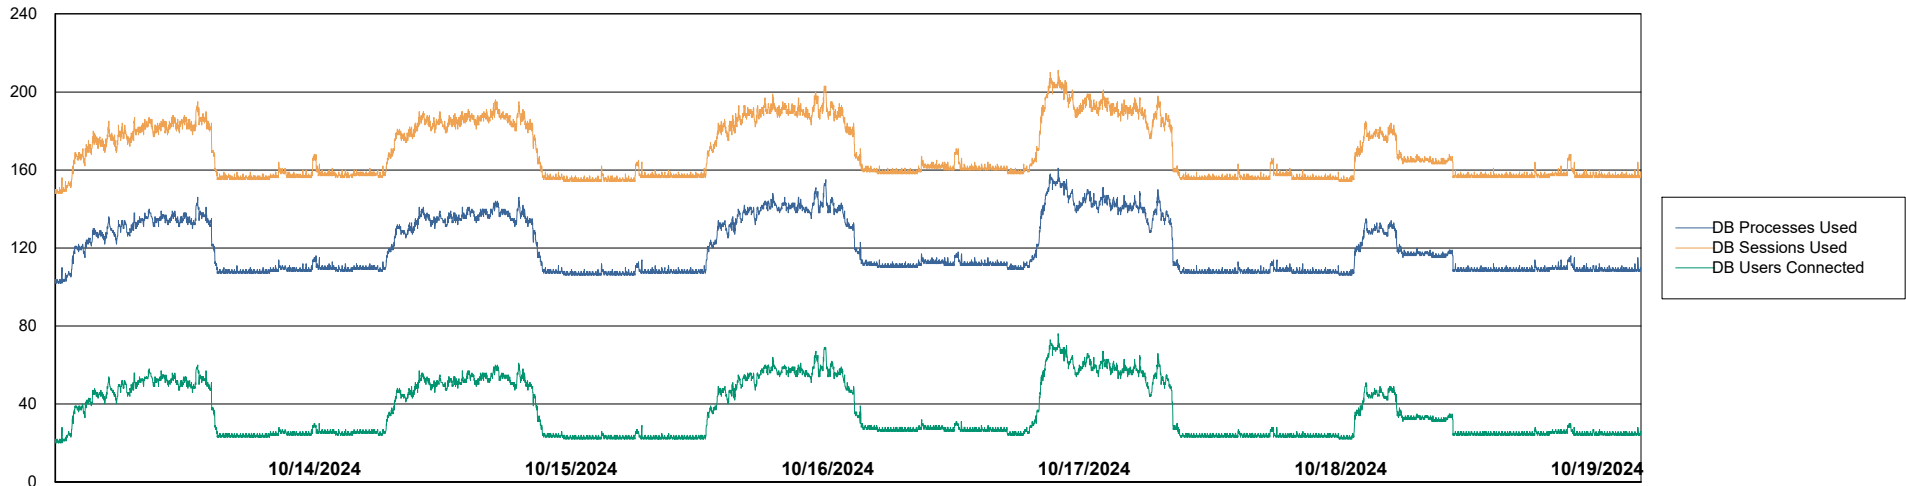

Weekly SLA Customer Report

Customer HUE_Production
Database ID 154

Database Performance HUE_PRD_S-ORABI2_ABS1

Weekly SLA Customer Report

Customer HUE_Production
Database ID 154

Database Performance HUE_PRD_S-ORAPROD2_ABS1