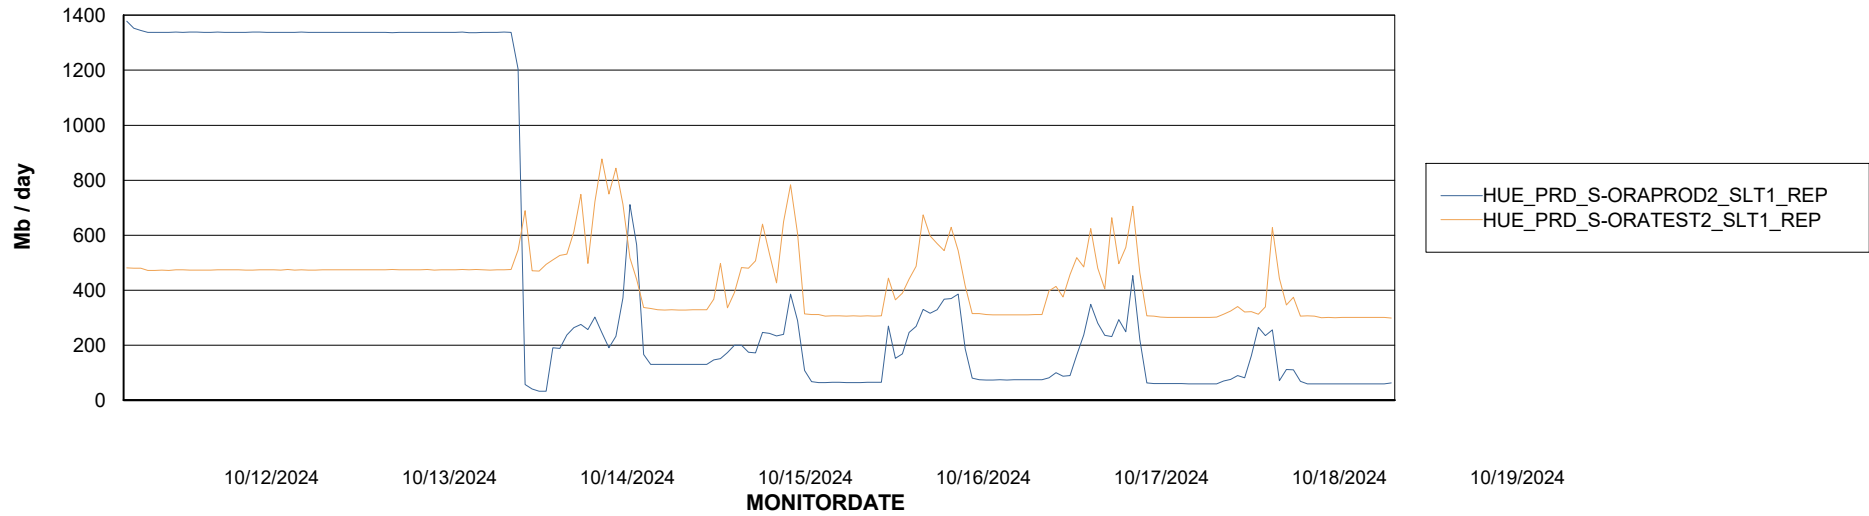

Avg memory used per ABS Server Service

Avg users per day per ABS server

Weekly SLA Customer Report

Customer HUE_Production
Database ID 154

ABSSolute Application ReportServer Services

Avg memory used per ReportServer Service