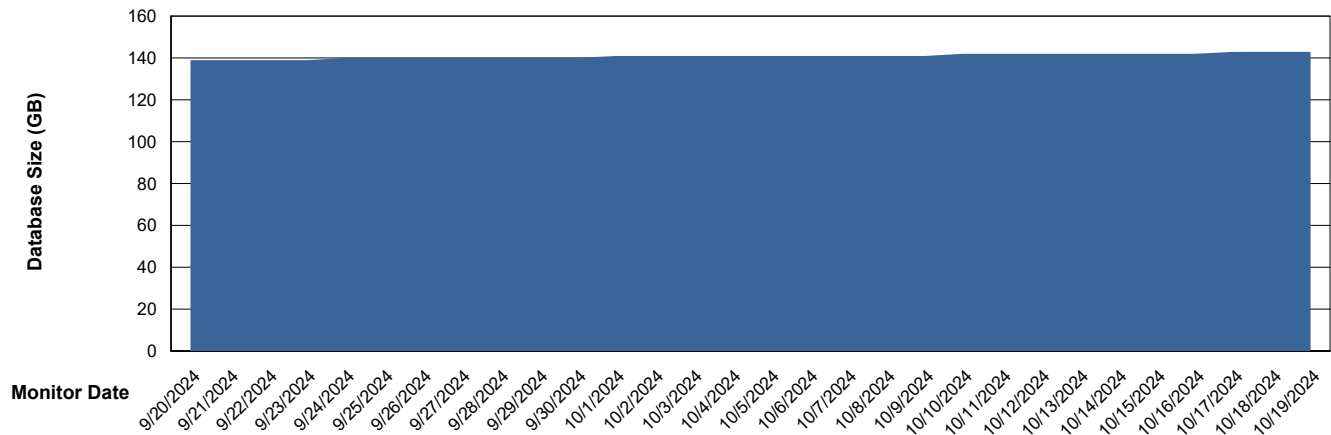

DATABASE SIZE HUE_PRD_S-ORAPROD2_ABS1

Database growth over last month