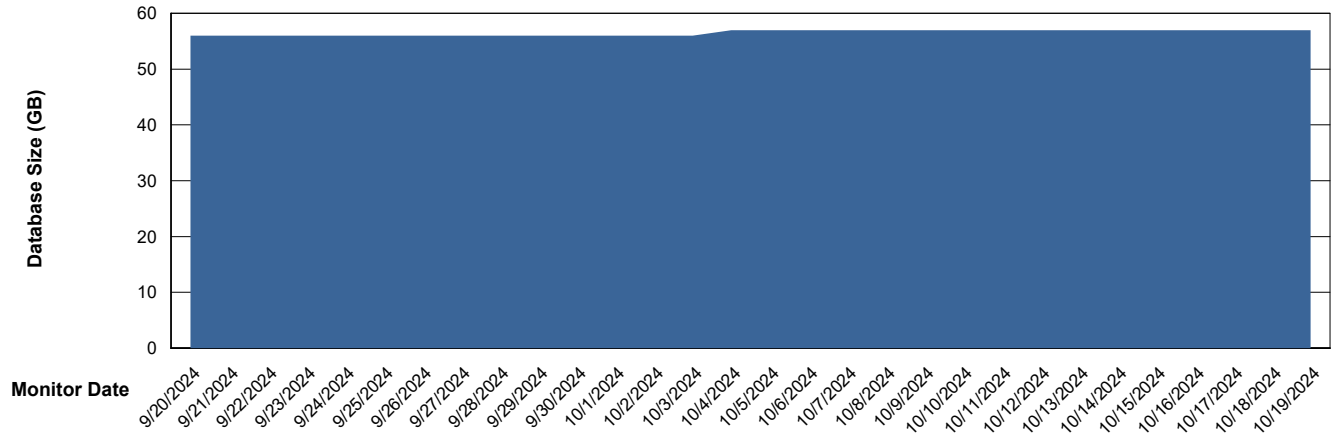

DATABASE SIZE HUE_PRD_S-ORABI2_ABS1

Database growth over last month