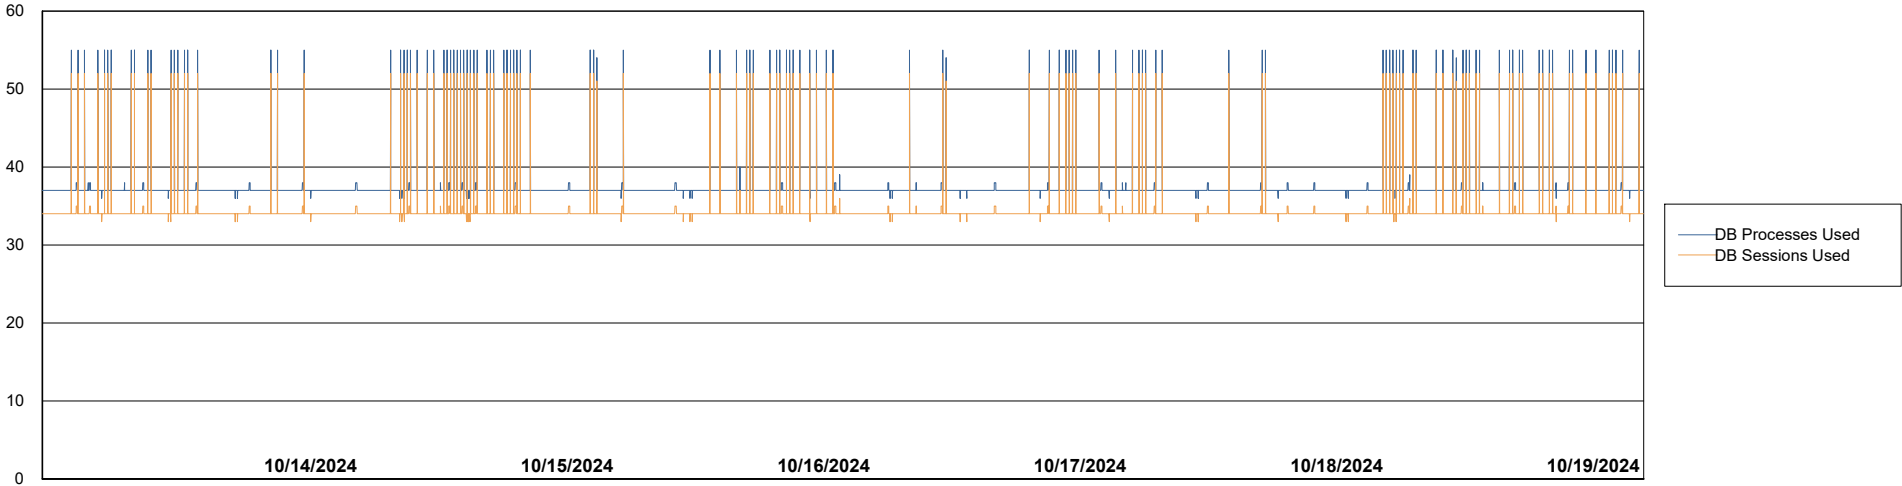

Database Performance HUE_PRD_S-ORATEST2_HSBABS1

DB Processes Max 1,000