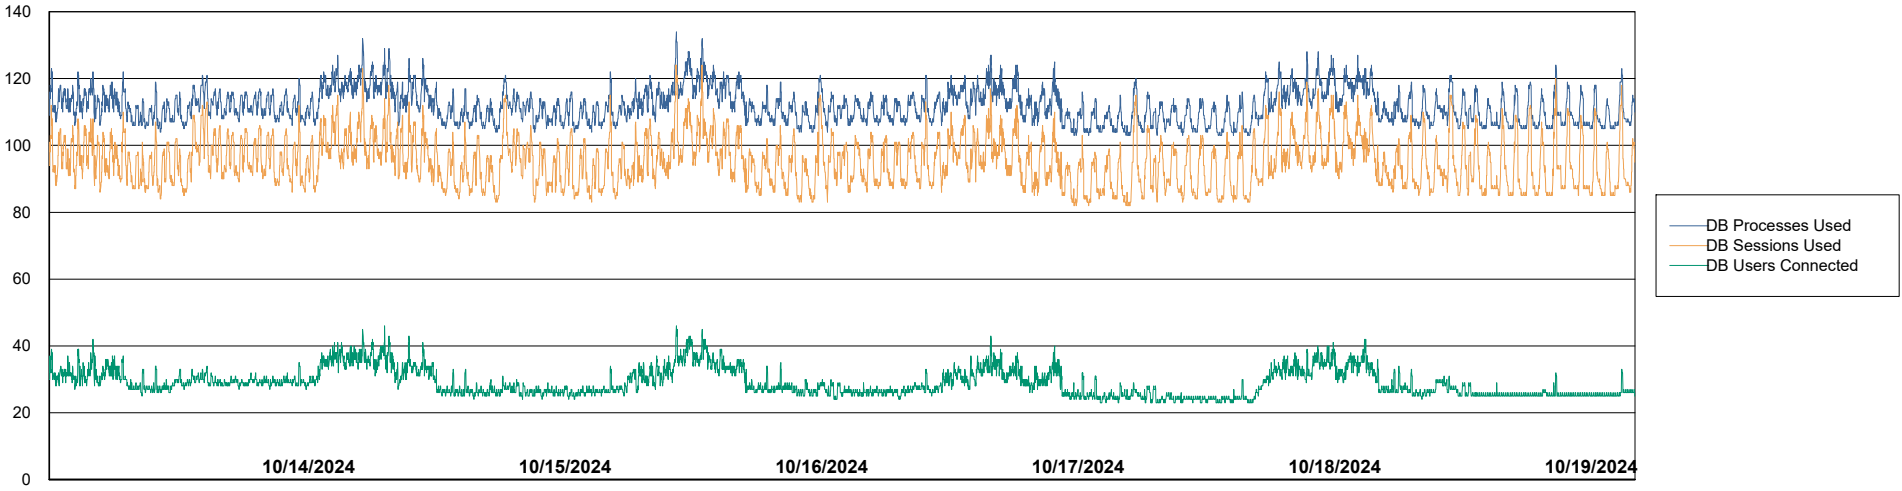

Weekly SLA Customer Report

Customer EUT_Production
Database ID 114

Database Performance EUT_EUP_PRD_URVINA22T_DB_ABS1

Weekly SLA Customer Report

Customer EUT_Production
Database ID 114

Database Performance EUT_URM_PRD_URVINA26_DB_ABS1