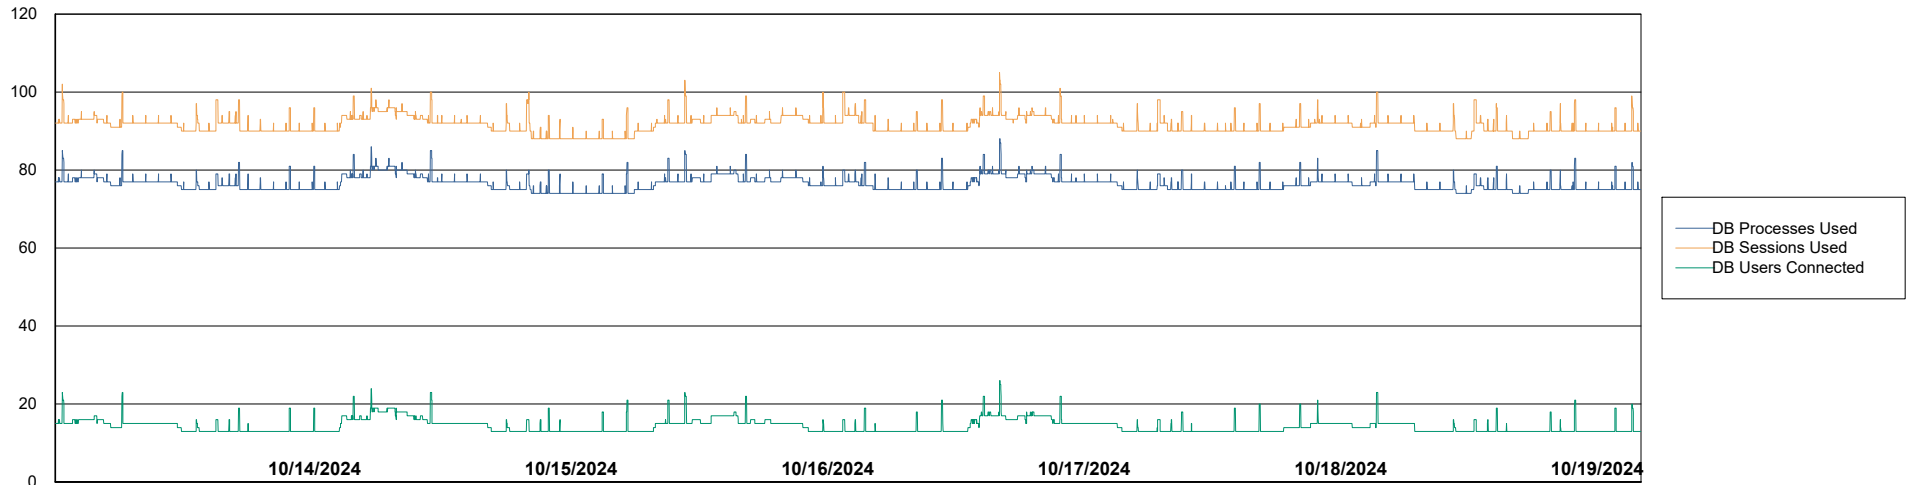

Weekly SLA Customer Report

Customer EUT_Production
Database ID 114

Database Performance EUT_EUP_PRD_URVINA22T_DB_ABS1

Weekly SLA Customer Report

Customer EUT_Production
Database ID 114

Database Performance EUT_URM_PRD_URVINA26_DB_ABS1