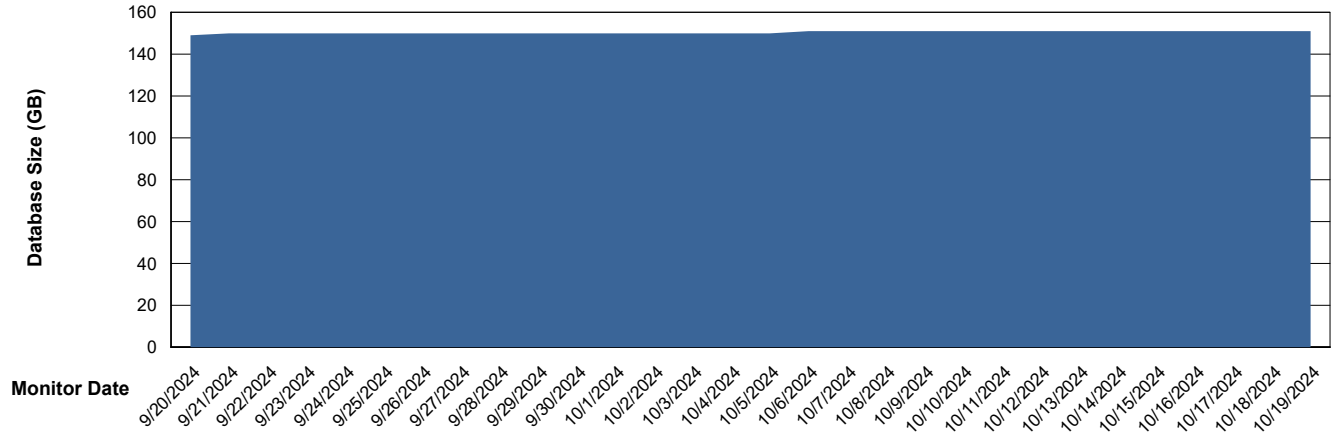

Weekly SLA Customer Report

Customer EUT_Production
Database ID 114

Database Performance EUT_EUP_PRD_URVINA22T_DB_ABS1

Weekly SLA Customer Report

Customer EUT_Production
Database ID 114

Database Performance EUT_URM_PRD_URVINA26_DB_ABS1

Weekly SLA Customer Report

Customer EUT_Production
Database ID 114

DATABASE SIZE EUT_EUP_PRD_URVINA22T_DB_ABS1

Database growth over last month

DATABASE SIZE EUT_URM_PRD_URVINA26_DB_ABS1

Database growth over last month