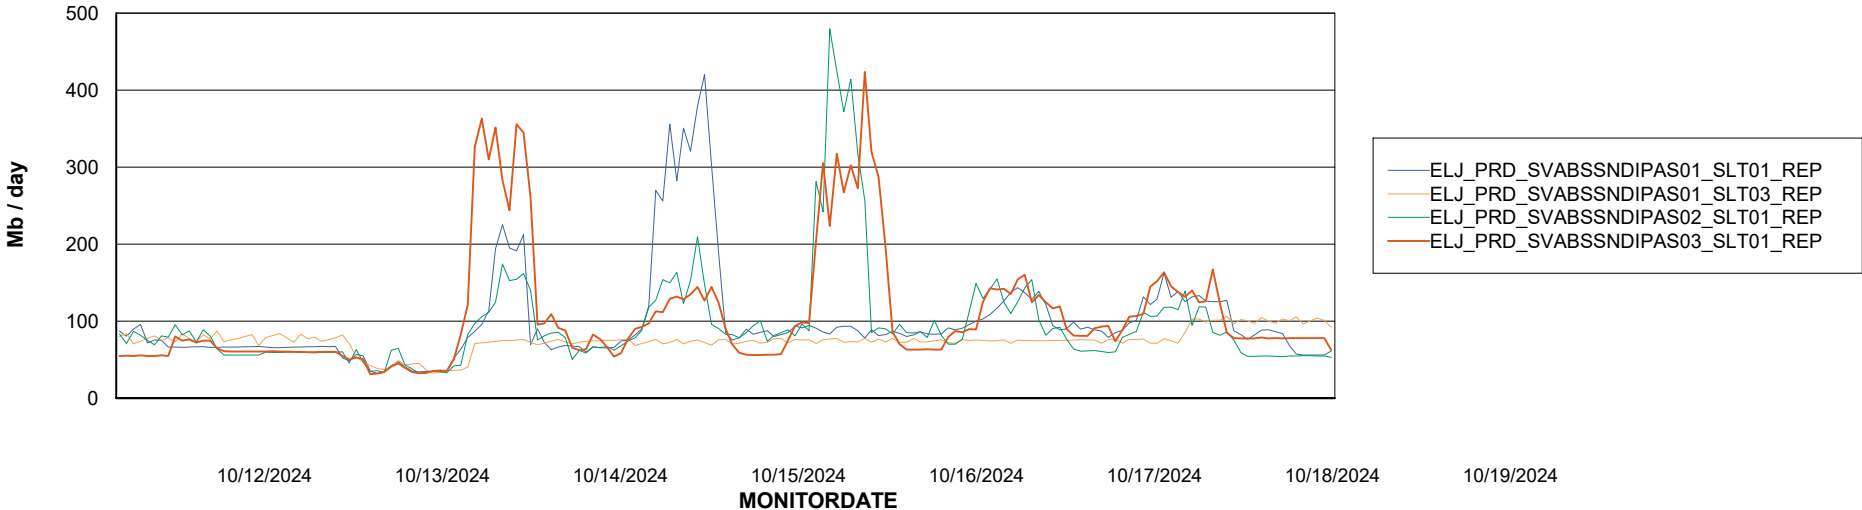

ABSSolute Application ReportServer Services

Avg memory used per ReportServer Service