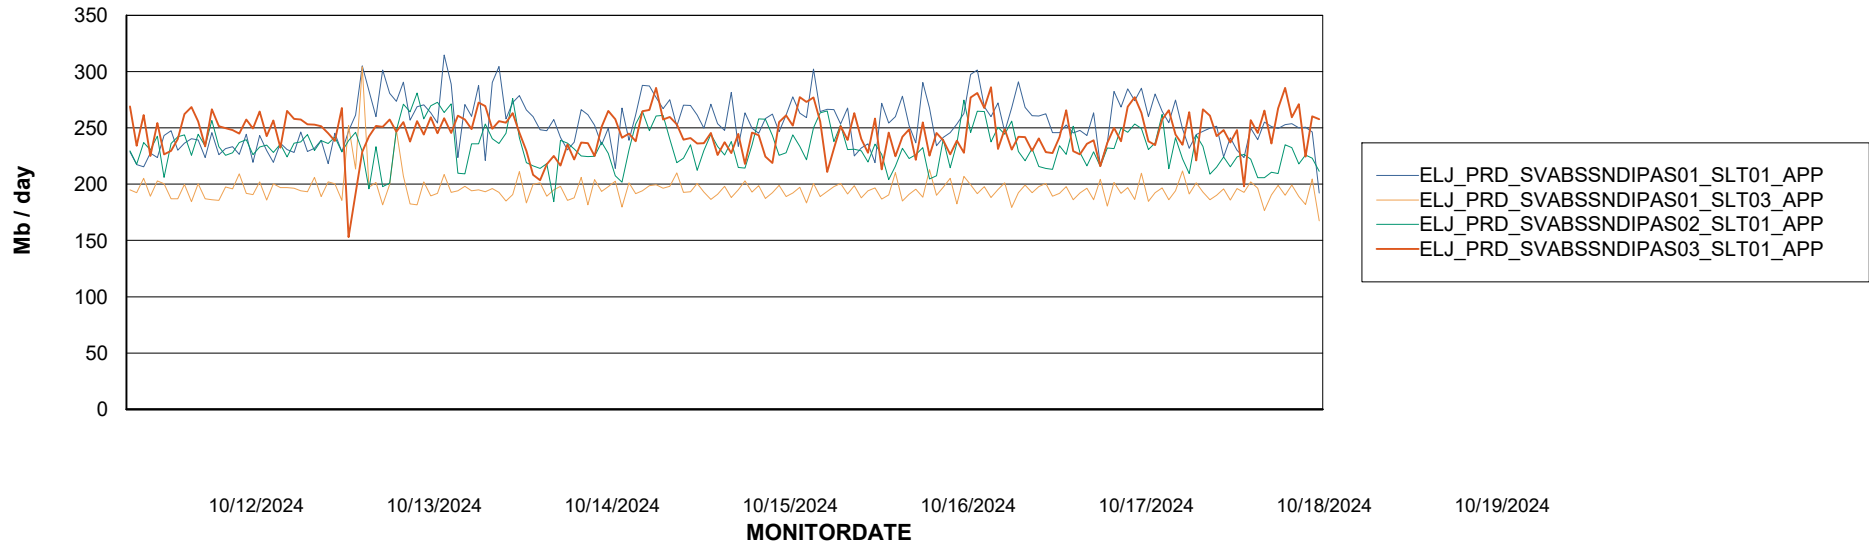

ABSSolute Application Server Services

Avg memory used per ABS Server Service