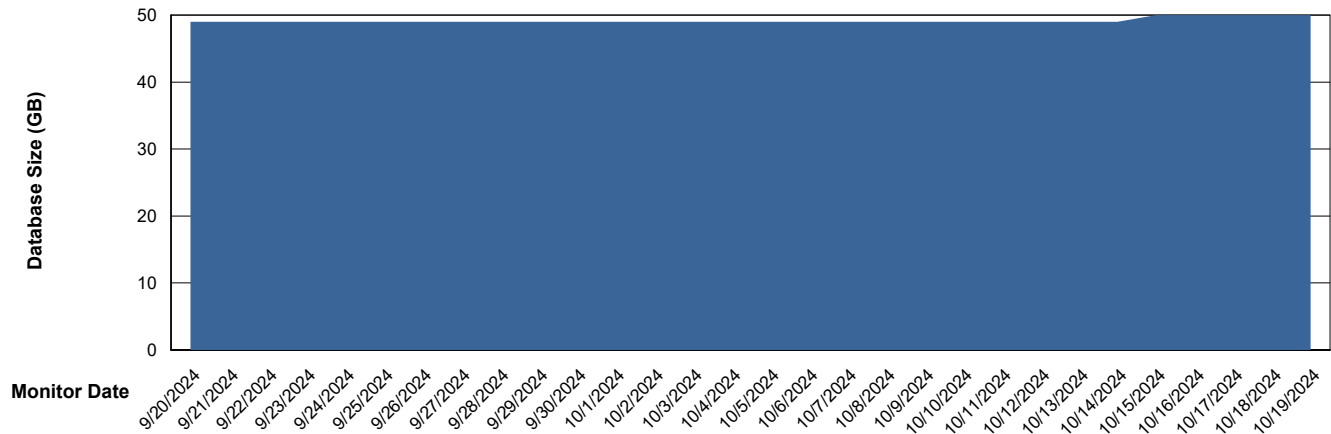

DATABASE SIZE ELJ_PRD_FRASEQXPRDDB03_ABS1

Database growth over last month