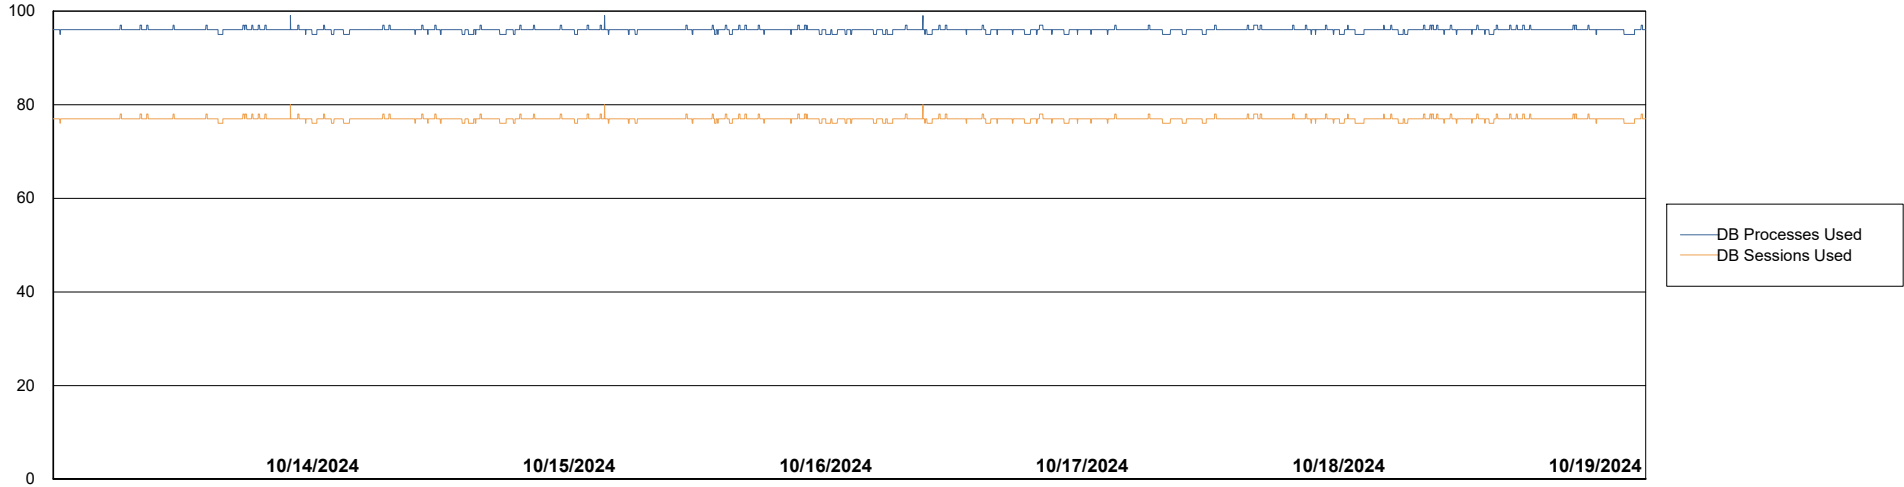

# Weekly SLA Customer Report

Customer ELJ Production  
Database ID 72

Database Performance ELJ\_PRD\_FRASEQXPRDDB02\_HSBABS1

DB Processes Max 0  
DB Processes Max 1,000