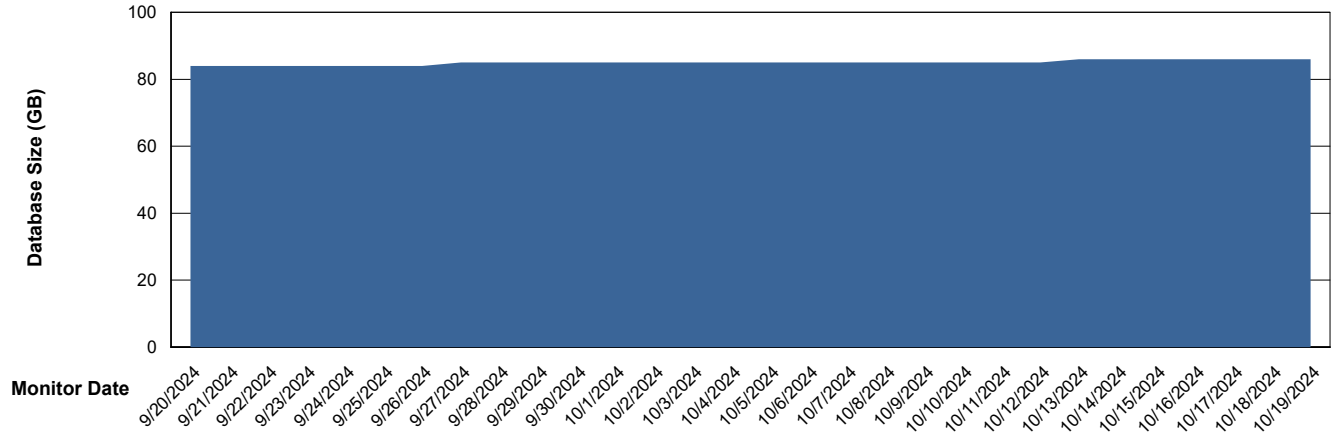

DATABASE SIZE ELJ_PRD_FRASEQXPRDDB01_ABS1

Database growth over last month