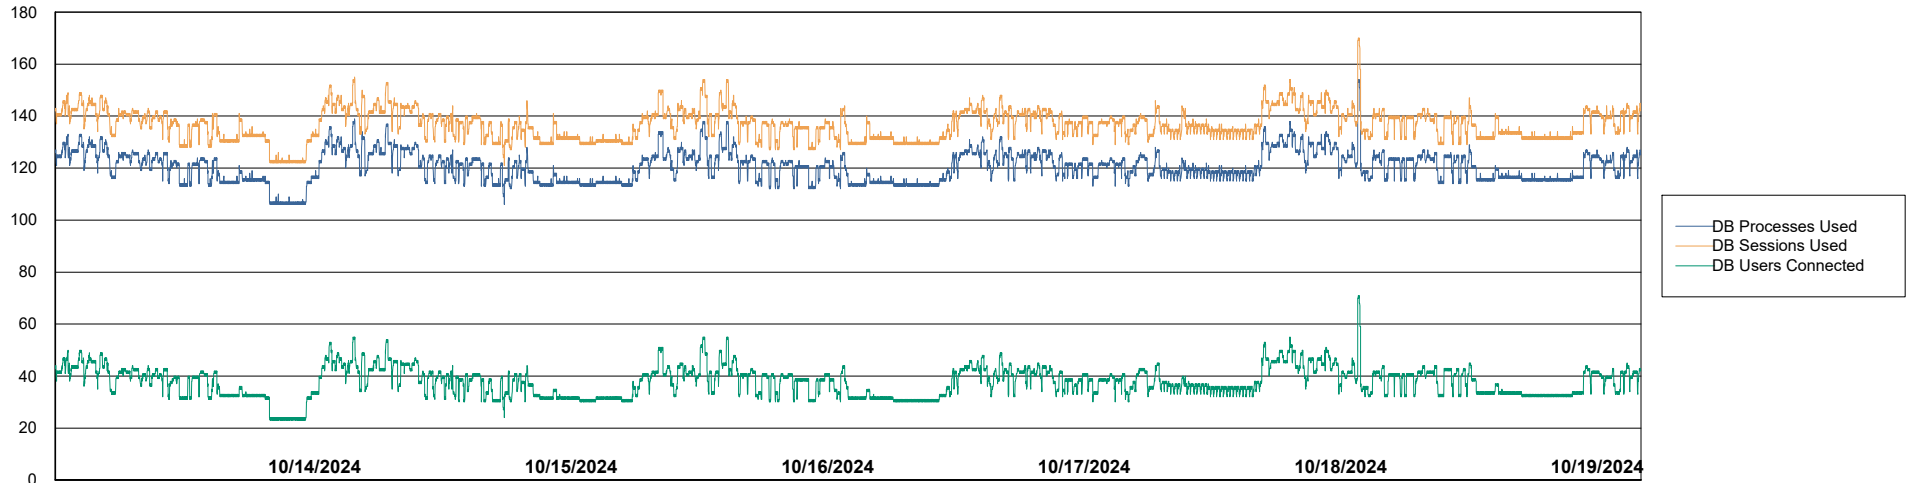

Weekly SLA Customer Report

Customer ECL_Production
Database ID 156

Harddisk Usage ECL_PRD_ECLABS-WEB

	Free disk space on C: (%)	Total disk space on C: (Gb)	Used disk space on C: (Gb)
10/19/2024	23	99	76
10/18/2024	23	99	76
10/17/2024	23	99	76
10/16/2024	24	99	76
10/15/2024	24	99	75
10/14/2024	24	99	75
10/13/2024	25	99	75

Weekly SLA Customer Report

Customer ECL_Production
Database ID 156

Database Performance ECL_PRD_ECLABS_ABS1

Weekly SLA Customer Report

Customer ECL_Production
Database ID 156

Database Performance ECL_PRD_ECLABS-TEST_HSBABS1