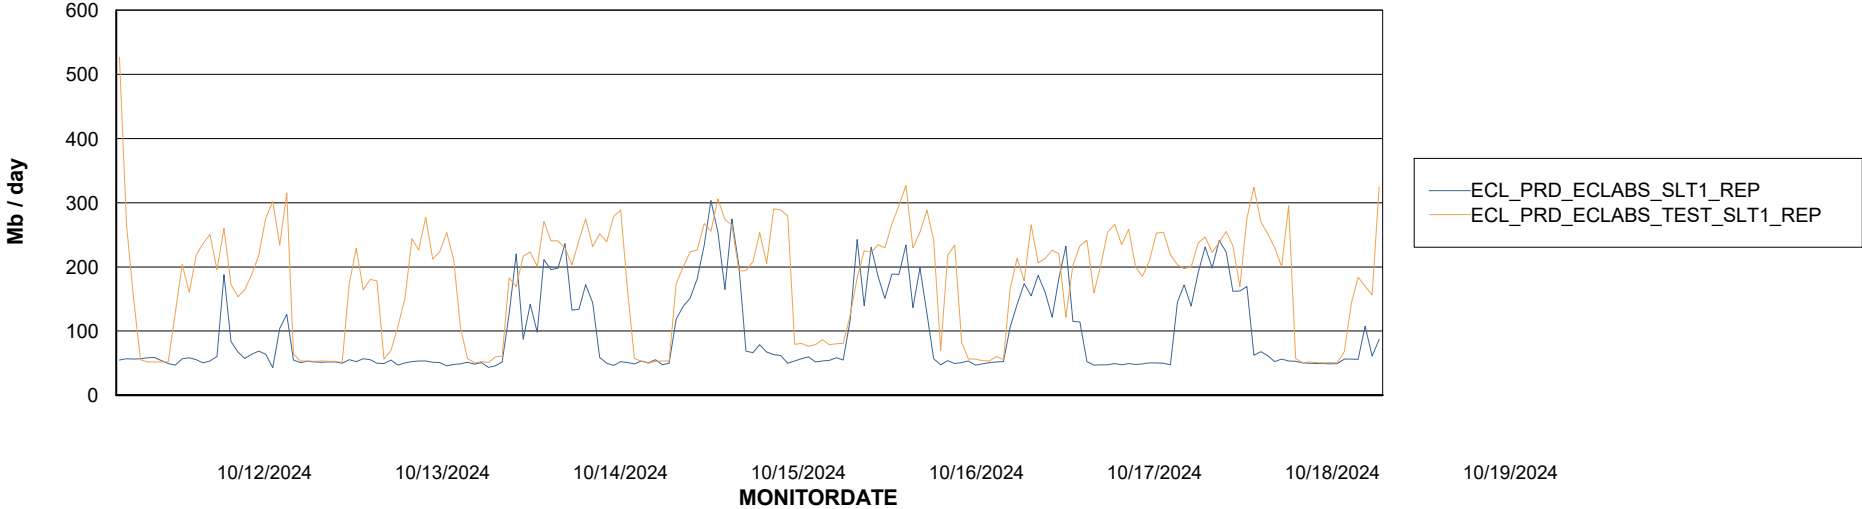

Avg memory used per ABS Server Service

Avg users per day per ABS server

Weekly SLA Customer Report

Customer ECL_Production
Database ID 156

ABSSolute Application ReportServer Services

Avg memory used per ReportServer Service