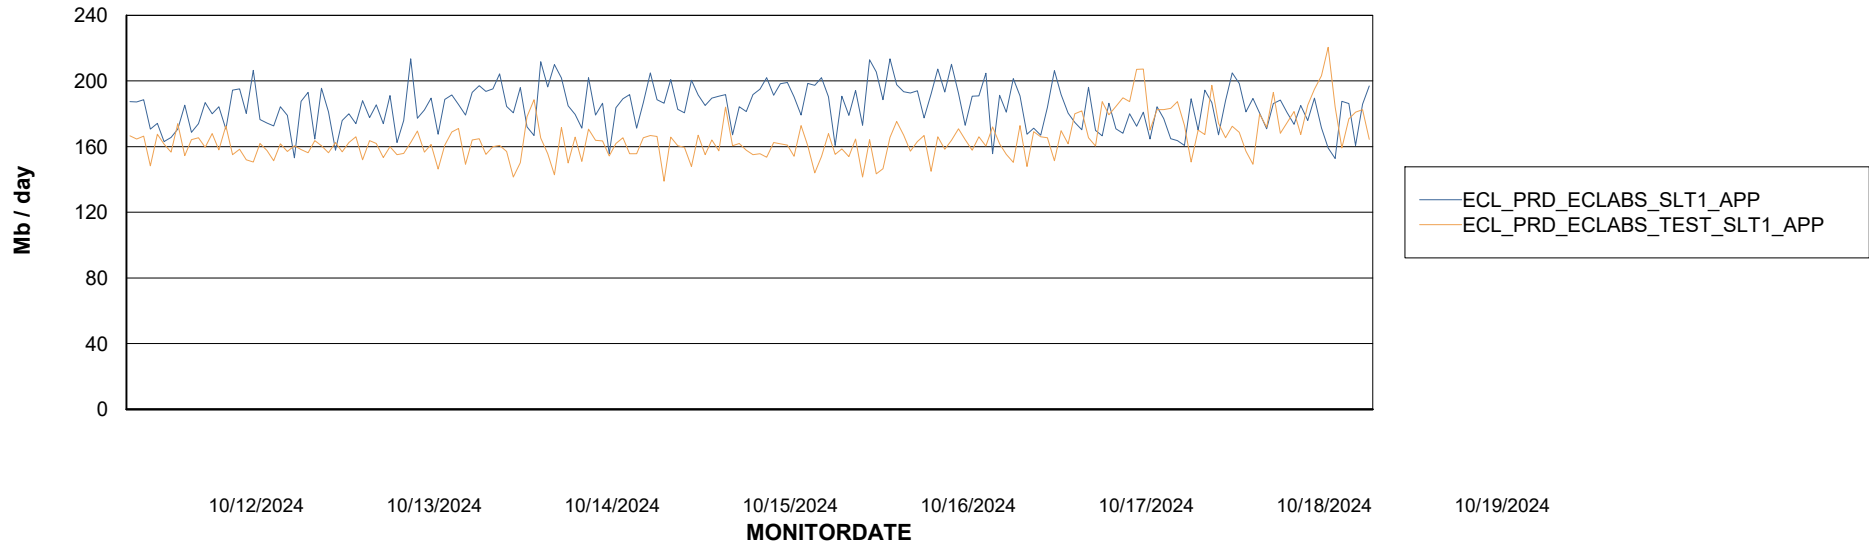

ABSSolute Application Server Services

Avg memory used per ABS Server Service