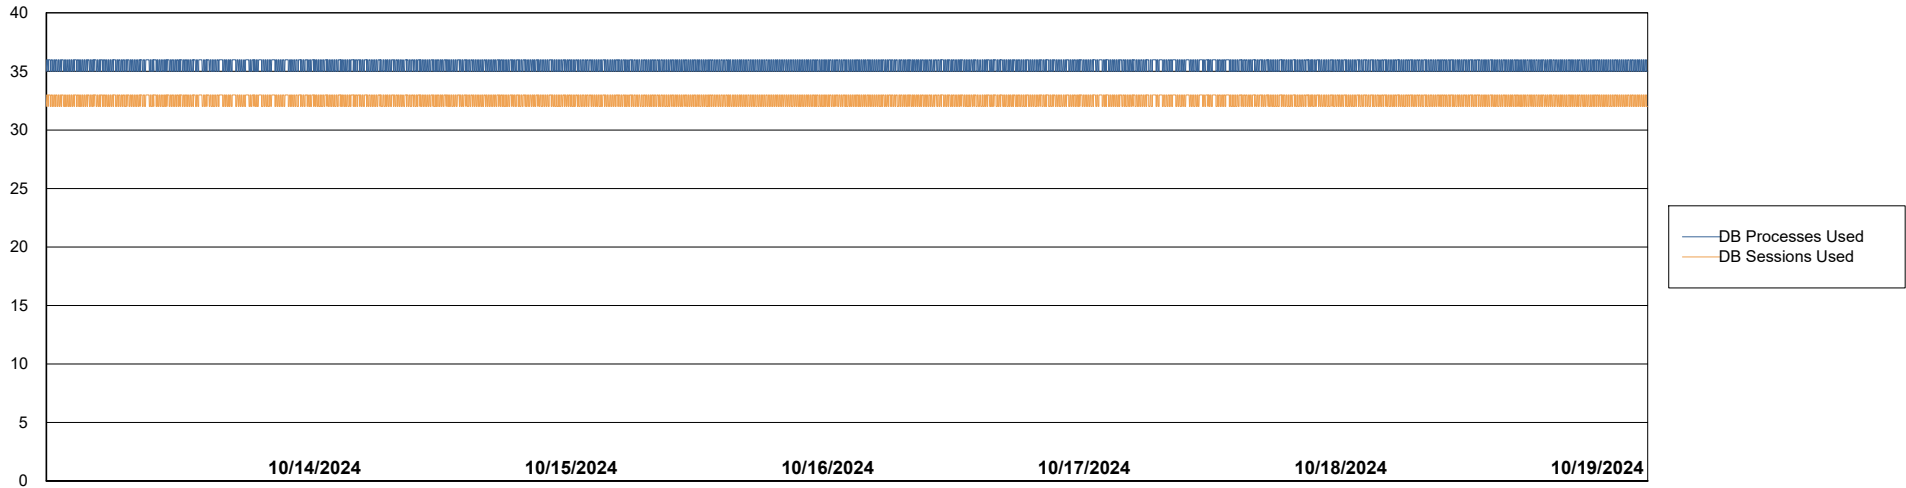

Weekly SLA Customer Report

Customer ECL_Production
Database ID 156

Database Performance ECL_PRD_ECLABS_ABS1

Weekly SLA Customer Report

Customer ECL_Production
Database ID 156

Database Performance ECL_PRD_ECLABS-TEST_HSBABS1

DB Processes Max 1,000

Weekly SLA Customer Report

Customer ECL_Production
 Database ID 156

DATABASE SIZE ECL_PRD_ECLABS_ABS1

Database growth over last month

Database Tablespace ECL_PRD_ECLABS_ABS1

Date	Tablespace Name	Filesize (Gb)	Usedsize (Gb)	Percentage free
10/19/2024	ABSDATA	81	64	21
	INDX	10	7	27
10/18/2024	ABSDATA	81	64	21
	INDX	10	7	27
10/17/2024	ABSDATA	81	64	22
	INDX	10	7	27
10/16/2024	ABSDATA	81	64	22
	INDX	10	7	27
10/15/2024	ABSDATA	81	63	22
	INDX	10	7	27
10/14/2024	ABSDATA	81	63	22
	INDX	10	7	27
10/13/2024	ABSDATA	81	63	22
	INDX	10	7	27