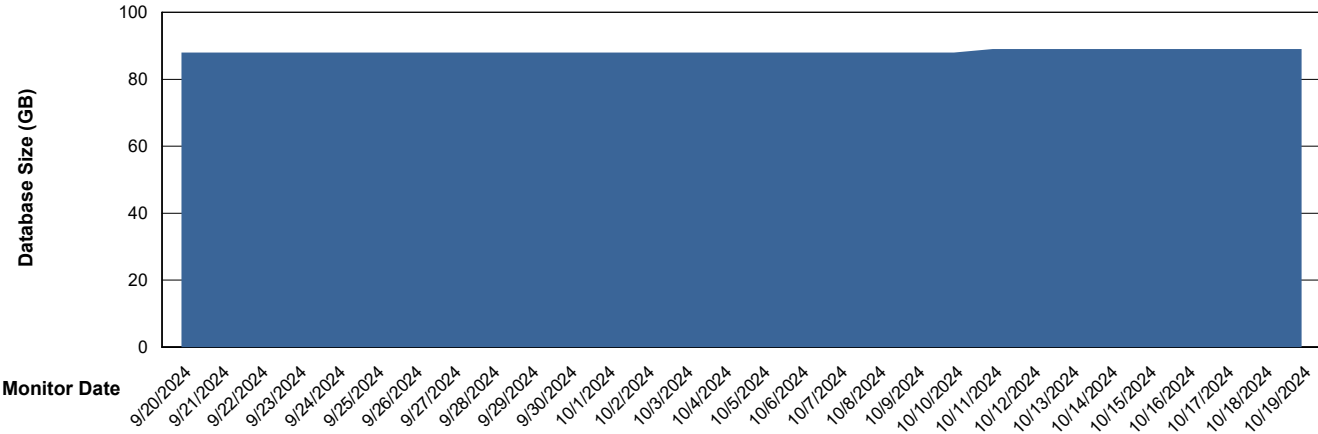

DB Processes Max 1,000

Weekly SLA Customer Report

Customer ECL_Production
 Database ID 156

DATABASE SIZE ECL_PRD_ECLABS_ABS1

Database growth over last month

Database Tablespace ECL_PRD_ECLABS_ABS1

Date	Tablespace Name	Filesize (Gb)	Usedsize (Gb)	Percentage free
10/19/2024	ABSDATA	81	64	21
	INDX	10	7	27
10/18/2024	ABSDATA	81	64	21
	INDX	10	7	27
10/17/2024	ABSDATA	81	64	22
	INDX	10	7	27
10/16/2024	ABSDATA	81	64	22
	INDX	10	7	27
10/15/2024	ABSDATA	81	63	22
	INDX	10	7	27
10/14/2024	ABSDATA	81	63	22
	INDX	10	7	27
10/13/2024	ABSDATA	81	63	22
	INDX	10	7	27

Weekly SLA Customer Report

Customer ECL_Production
Database ID 156

Standby Database Health ECL_Production

Recovery lag for last 7 days

Weekly SLA Customer Report

Customer ECL_Production
Database ID 156

ABSSolute Application Server Services