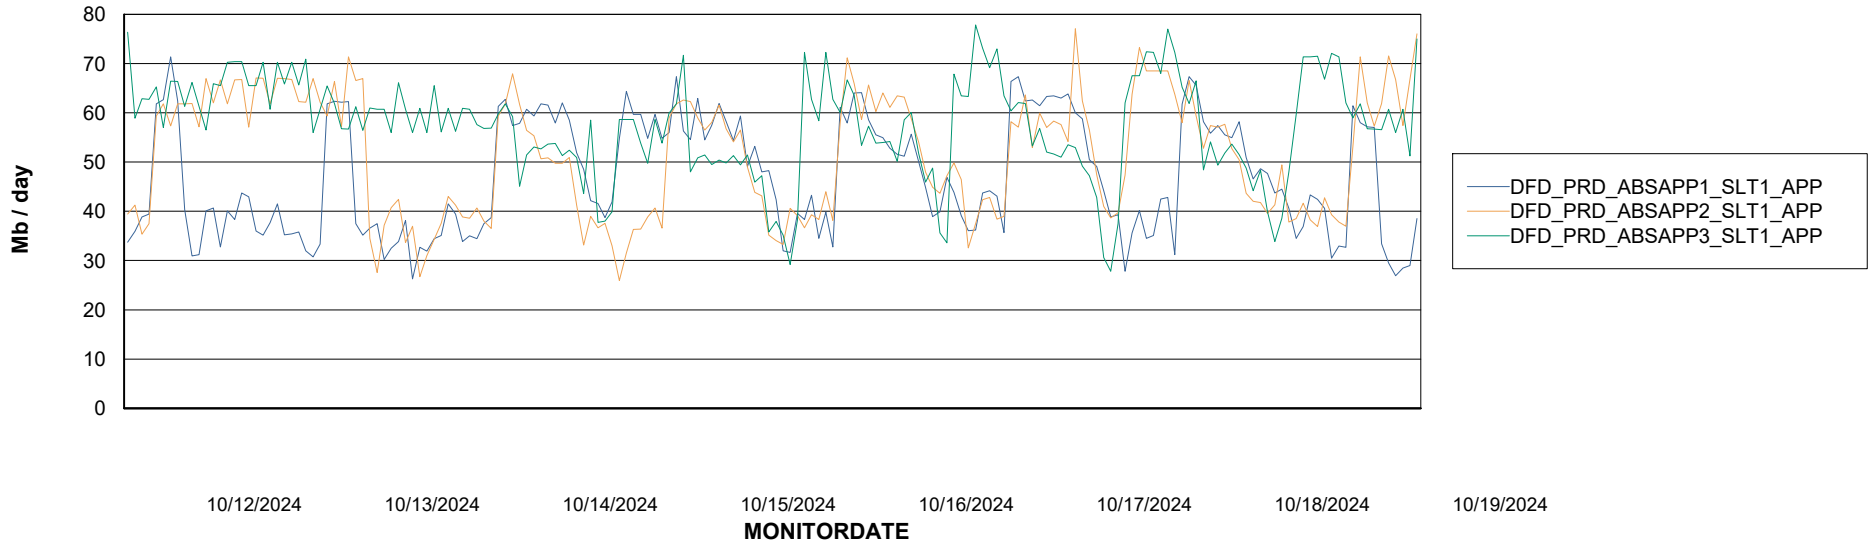

ABSolute Application Server Services

Avg memory used per ABS Server Service