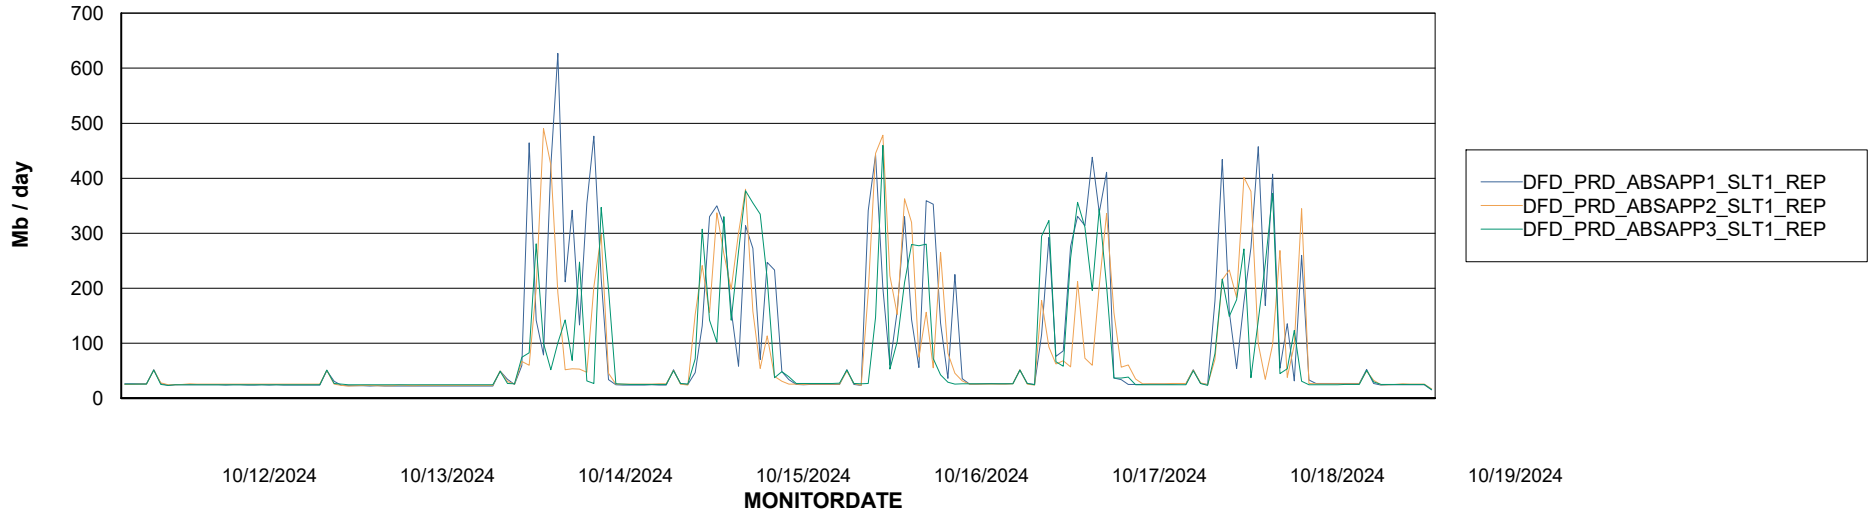

ABSSolute Application ReportServer Services

Avg memory used per ReportServer Service