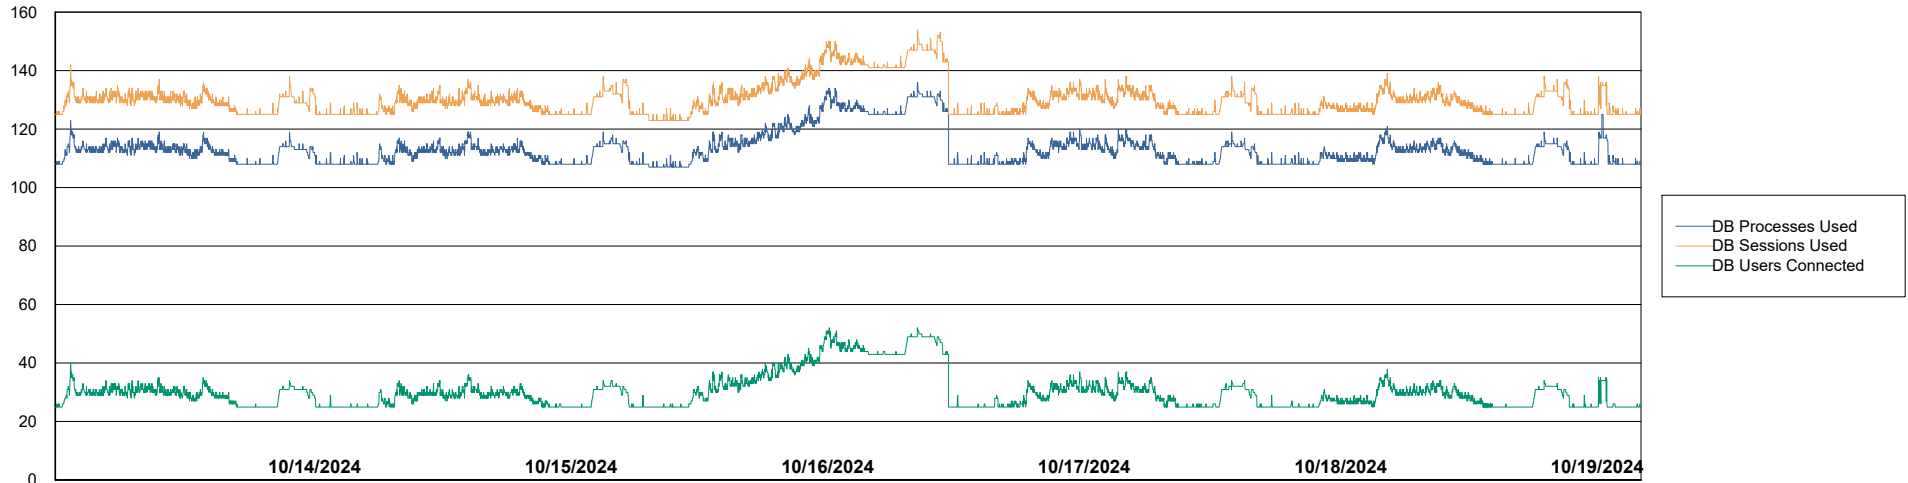

Database Performance CUS_PRD_ABSDB1_ABS1