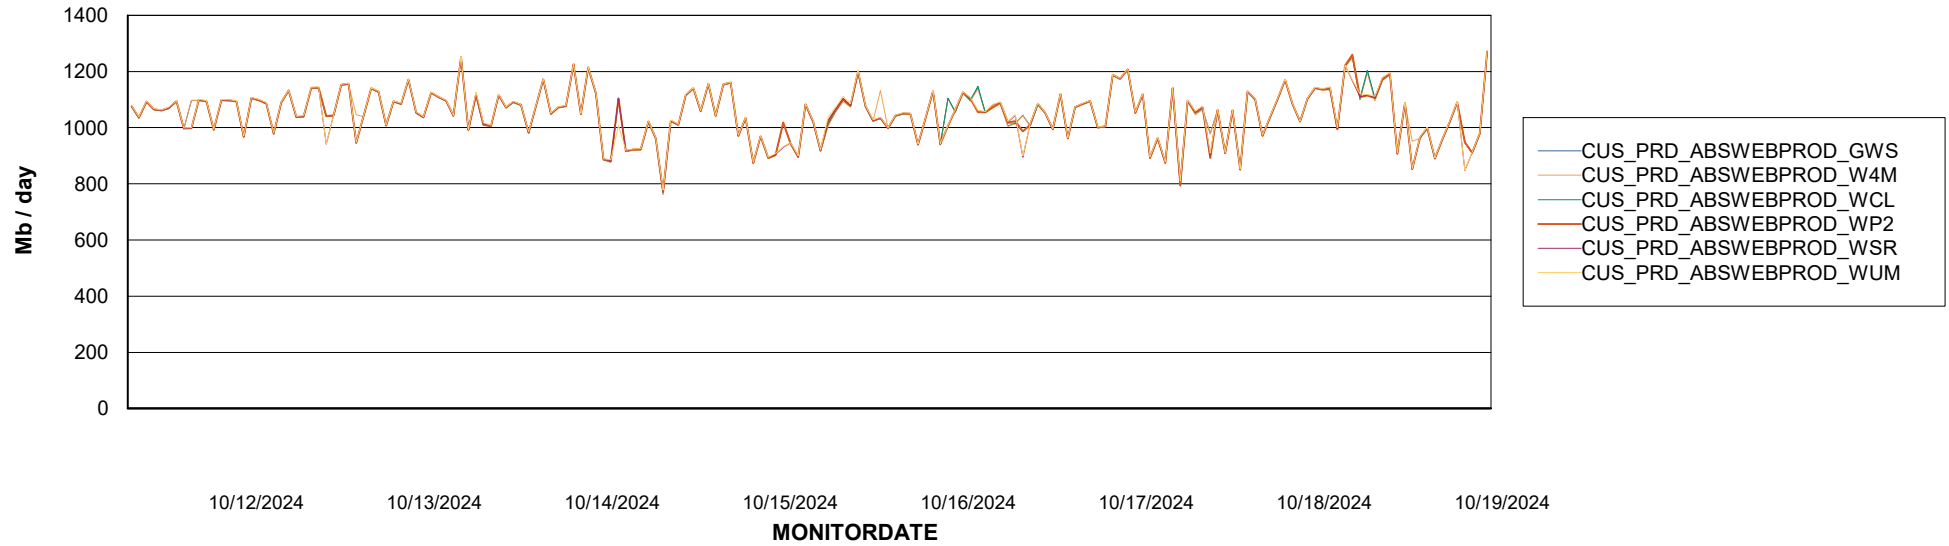

Avg memory used per ReportServer Service

Weekly SLA Customer Report

Customer CUS_Production (24/7)
Database ID 131

ABSSolute Web Component Services

Avg memory used per ABS Web component

Weekly SLA Customer Report