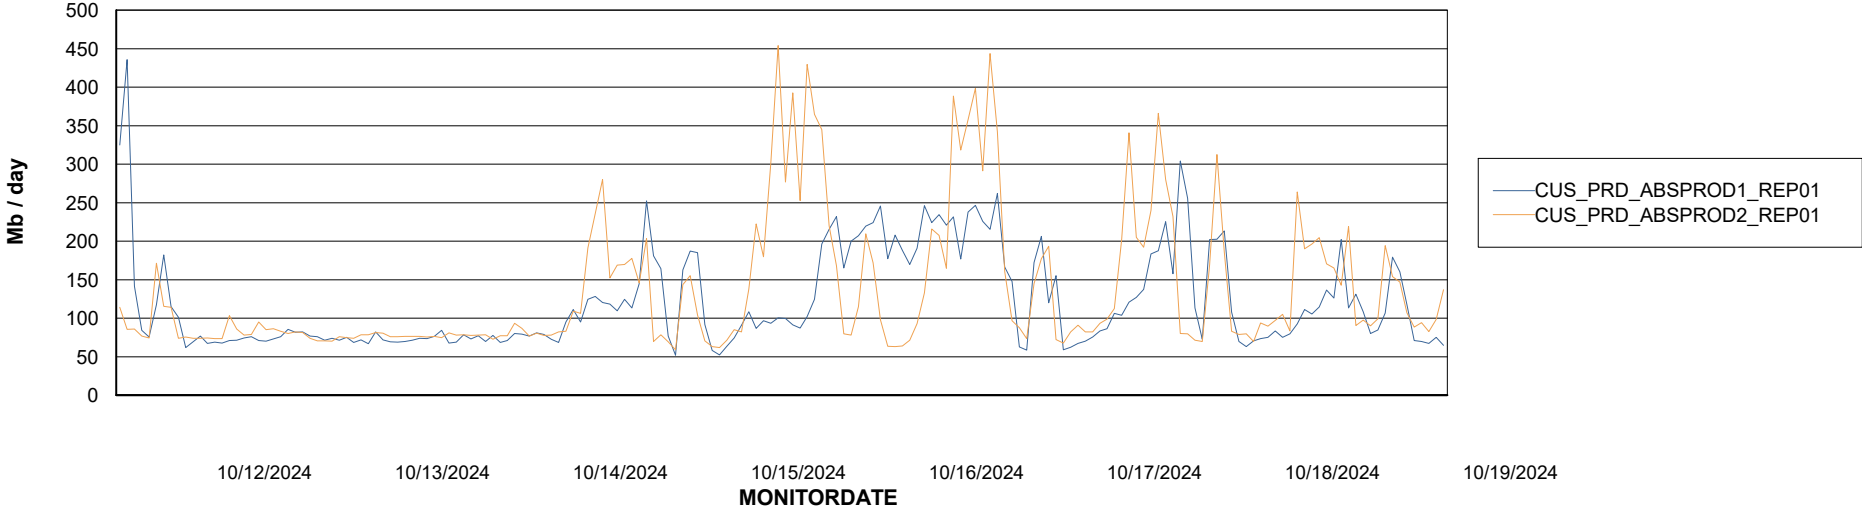

ABSSolute Application ReportServer Services

Avg memory used per ReportServer Service