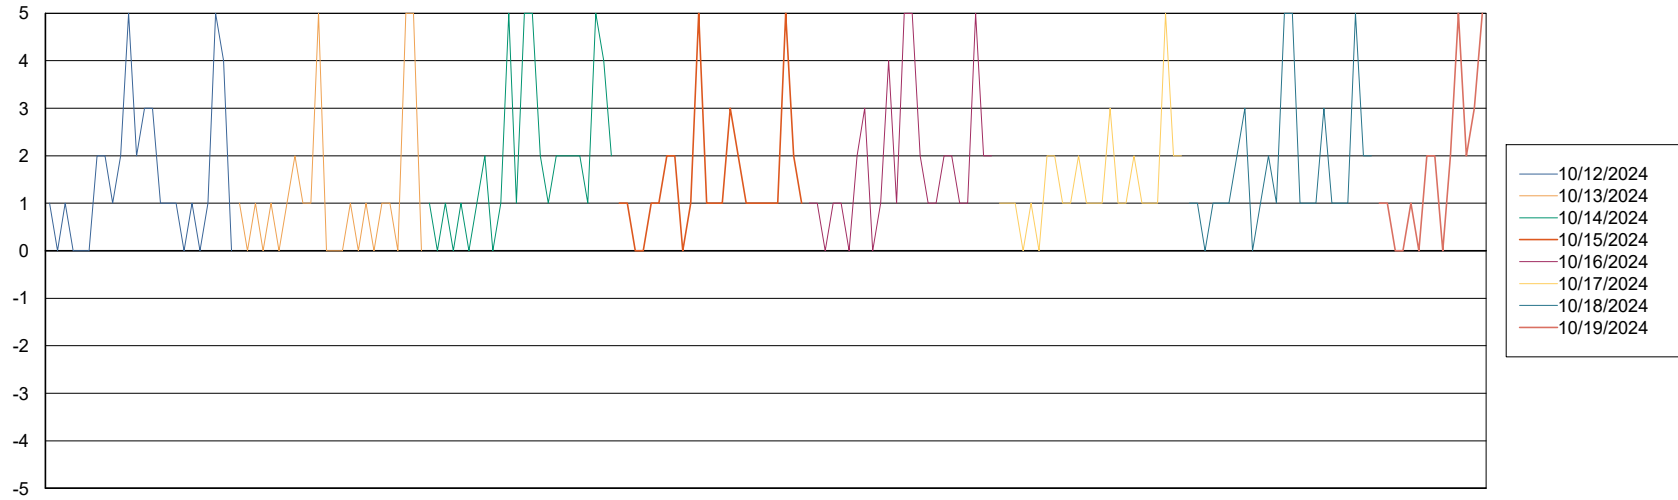

Standby Database Health CUS_Production (24/7)

Recovery lag for last 7 days