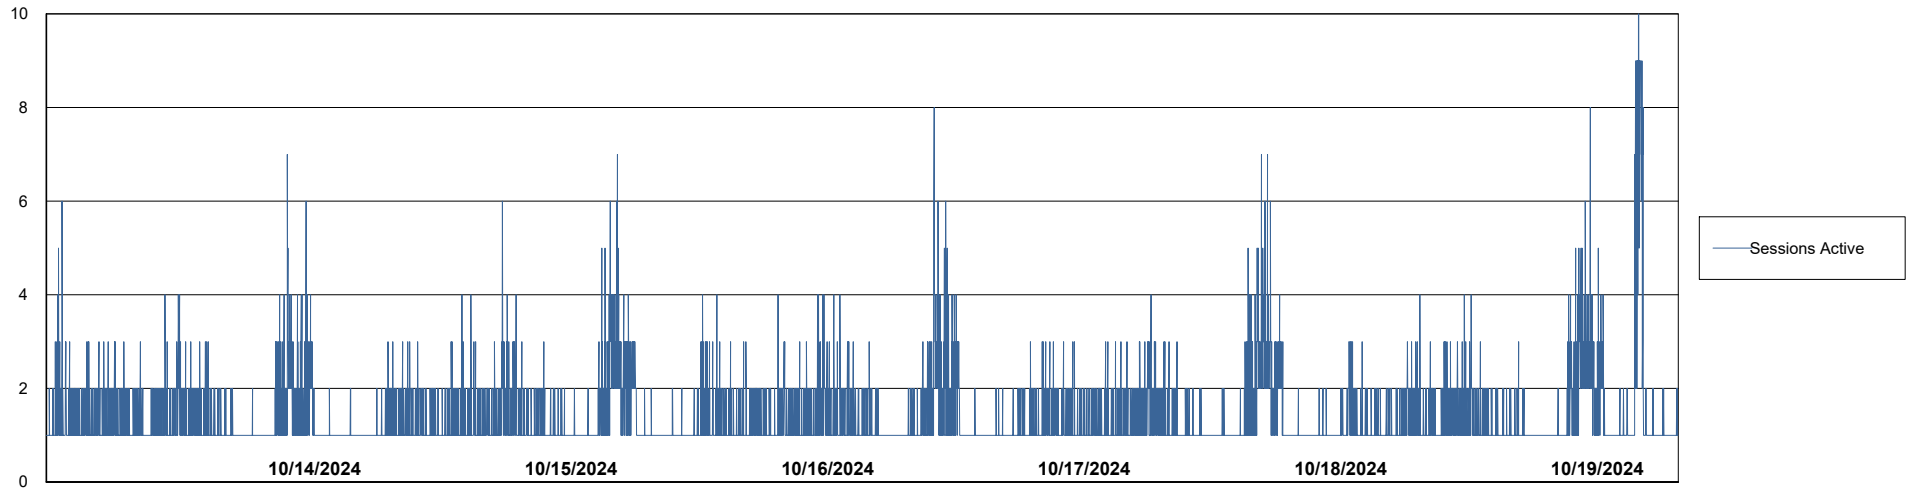

Database Performance CUS_PRD_ABSDB1_ABS1