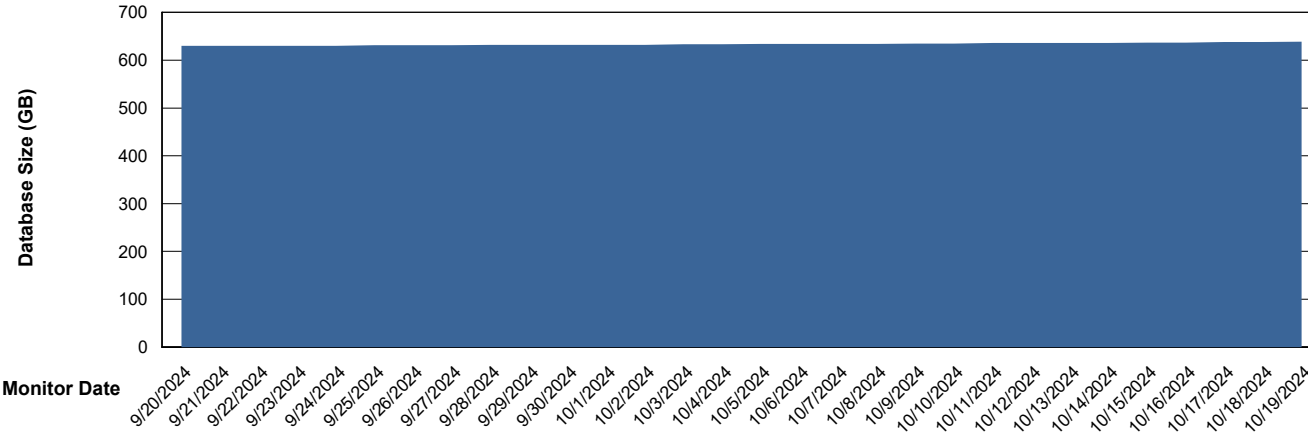

DB Processes Max 1,000

Weekly SLA Customer Report

Customer CUS_Production (24/7)
 Database ID 131

DATABASE SIZE CUS_PRD_ABSDB1_ABS1

Database growth over last month

Database Tablespace CUS_PRD_ABSDB1_ABS1

Date	Tablespace Name	Filesize (Gb)	Usedsize (Gb)	Percentage free
10/19/2024	ABSDATA	286	237	17
	INDX	459	386	16
10/18/2024	ABSDATA	286	237	17
	INDX	459	386	16
10/17/2024	ABSDATA	286	237	17
	INDX	459	385	16
10/16/2024	ABSDATA	286	236	17
	INDX	459	385	16
10/15/2024	ABSDATA	286	236	17
	INDX	459	385	16
10/14/2024	ABSDATA	286	236	17
	INDX	459	385	16
10/13/2024	ABSDATA	286	236	17
	INDX	459	385	16

Weekly SLA Customer Report

Customer CUS_Production (24/7)
Database ID 131

Standby Database Health CUS_Production (24/7)

Recovery lag for last 7 days

Weekly SLA Customer Report

Customer CUS_Production (24/7)
Database ID 131