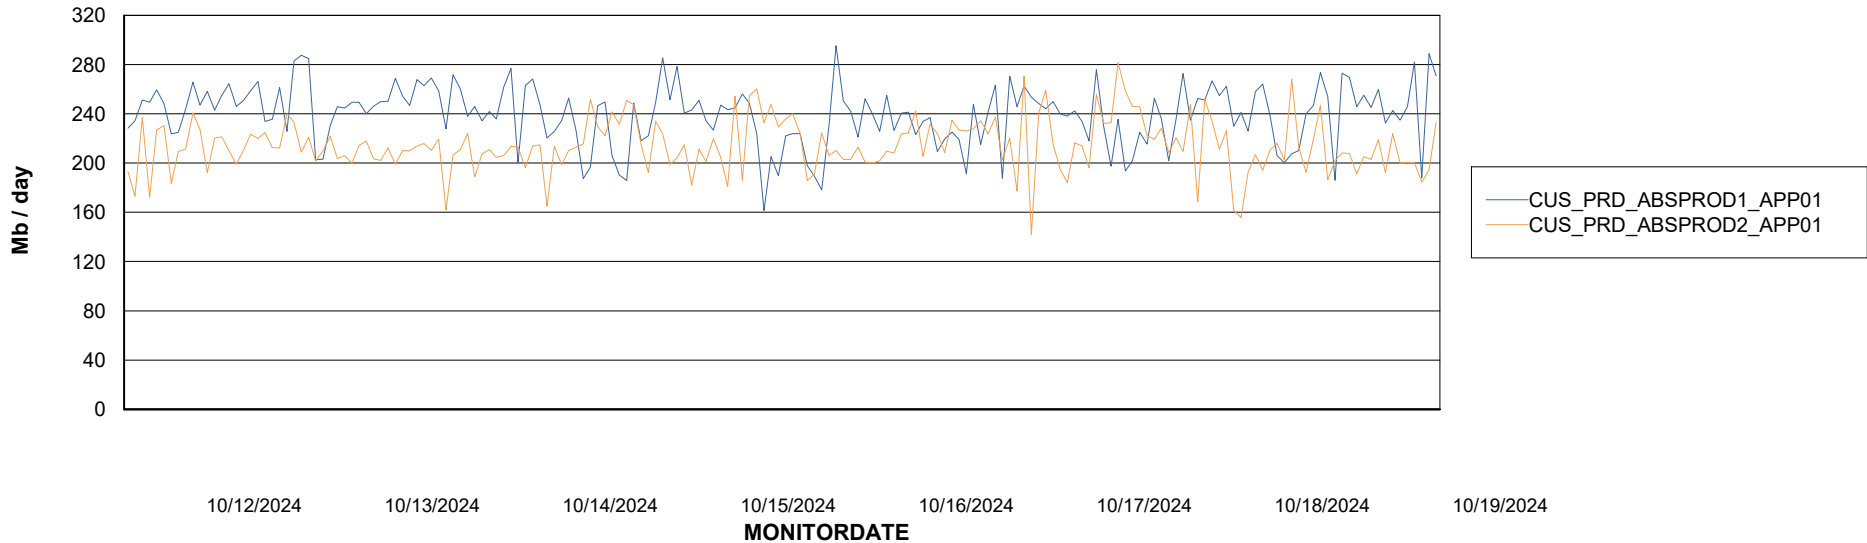

ABSSolute Application Server Services

Avg memory used per ABS Server Service