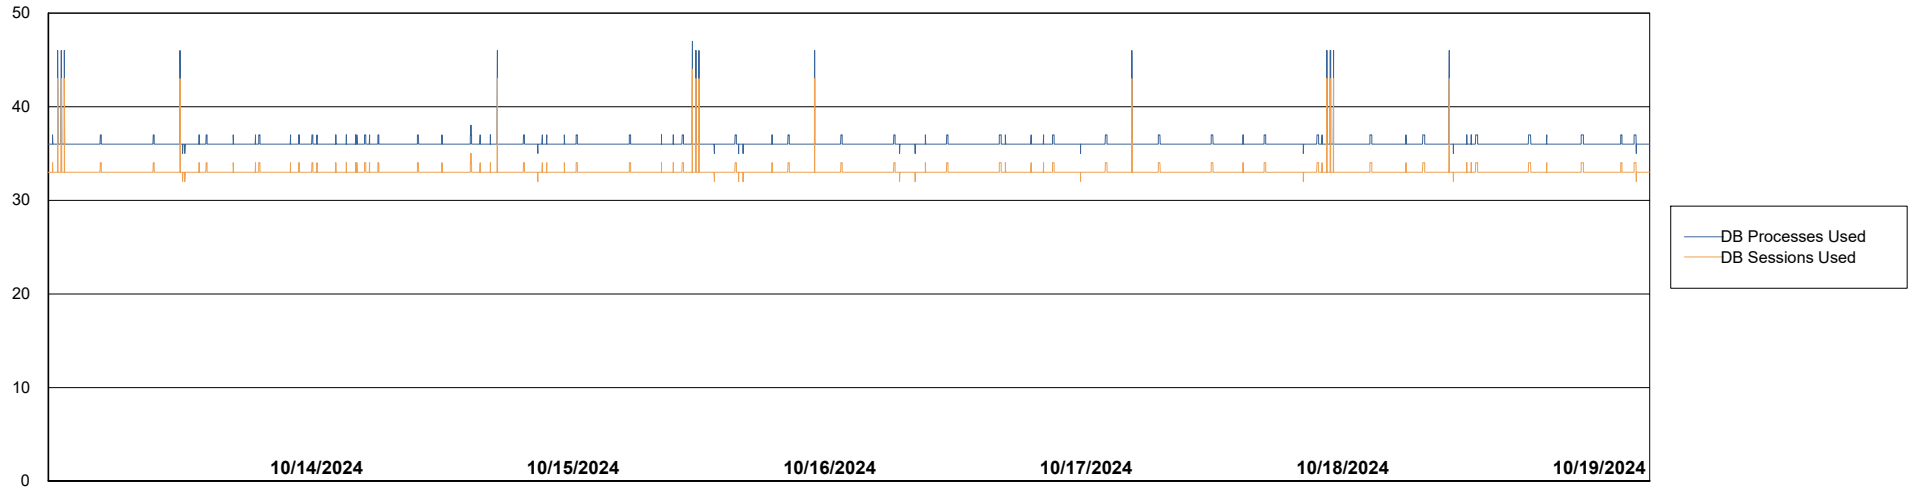

Database Performance CUS_PRD_ABSDB2_HSBABS1

DB Processes Max 1,000