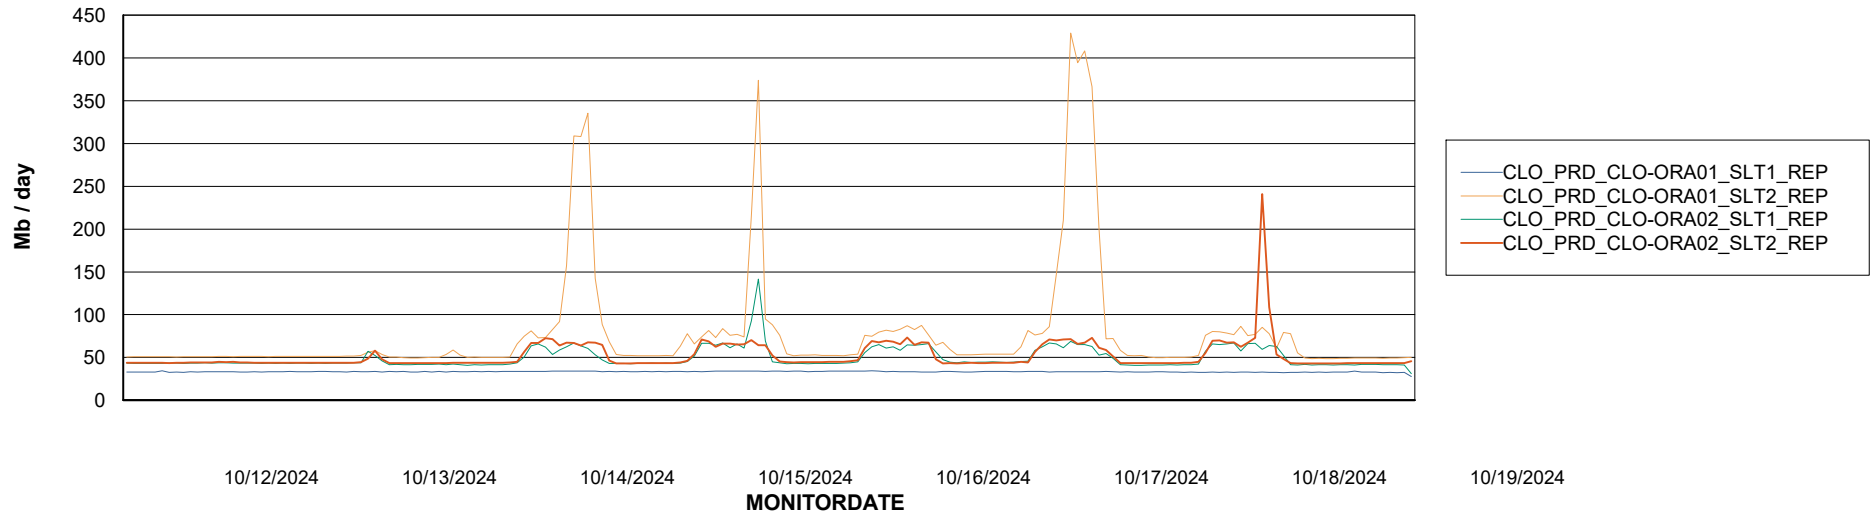

Avg memory used per ABS Server Service

Avg users per day per ABS server

Weekly SLA Customer Report

Customer CLO Production
Database ID 38

ABSSolute Application ReportServer Services

Avg memory used per ReportServer Service