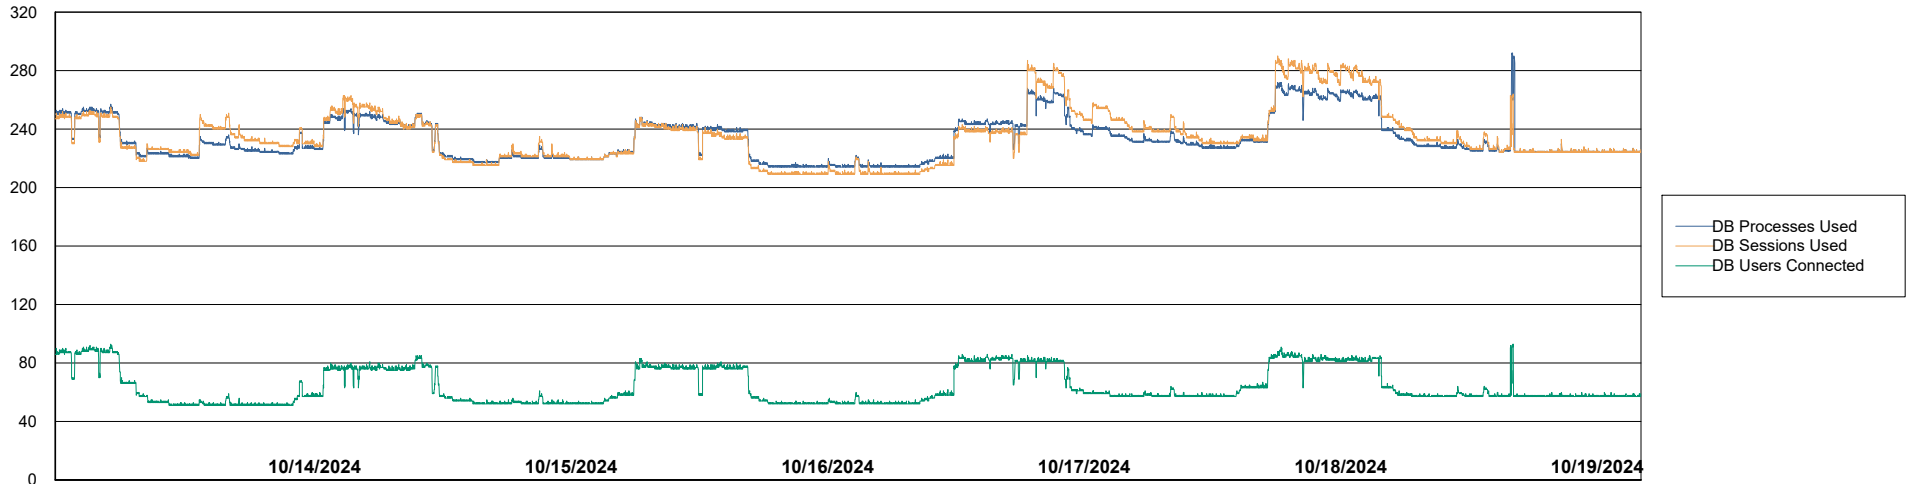

Database Performance CLO_PRD_CLO-ORA01_ABS1