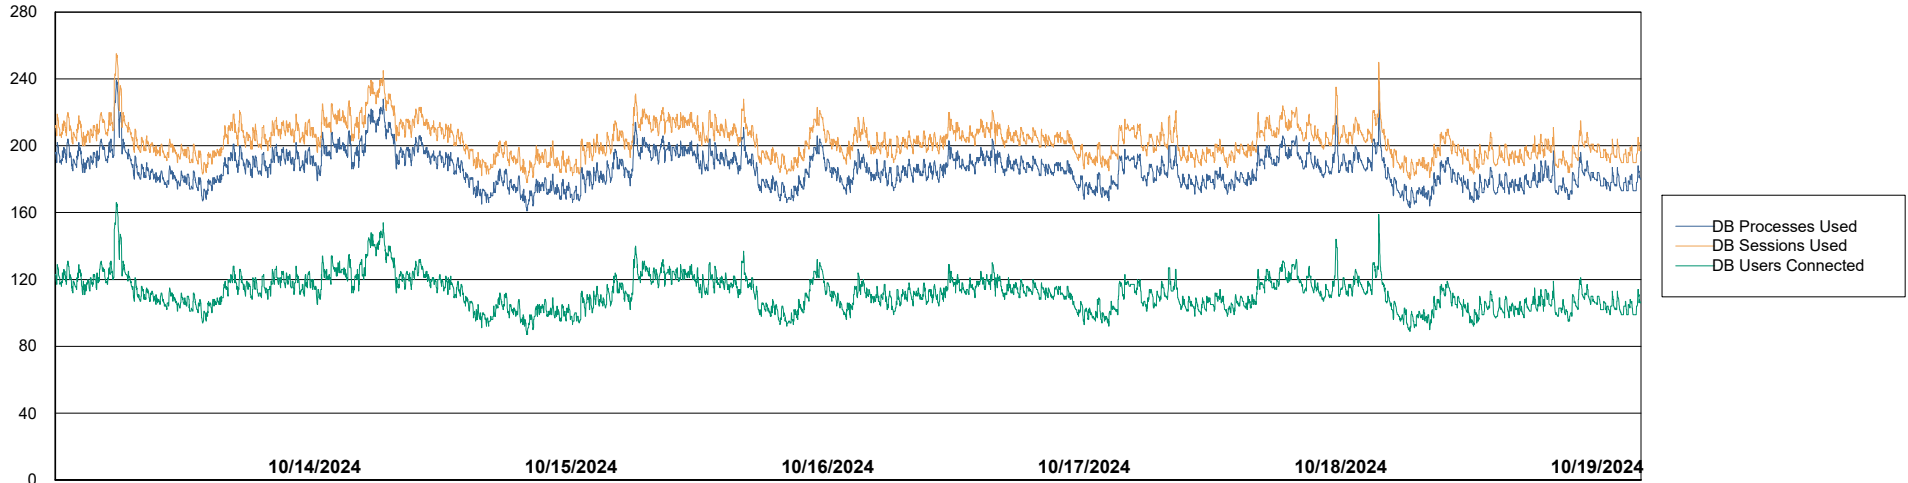

Weekly SLA Customer Report

Customer CLB OCI AMS Production
Database ID 196

Database Performance CLB-BI-AMS_ABS1_DB

Weekly SLA Customer Report

Customer: CLB OCI AMS Production
Database ID: 196

Database Performance: CLB-DBS1-AMS_PROD_ABS1