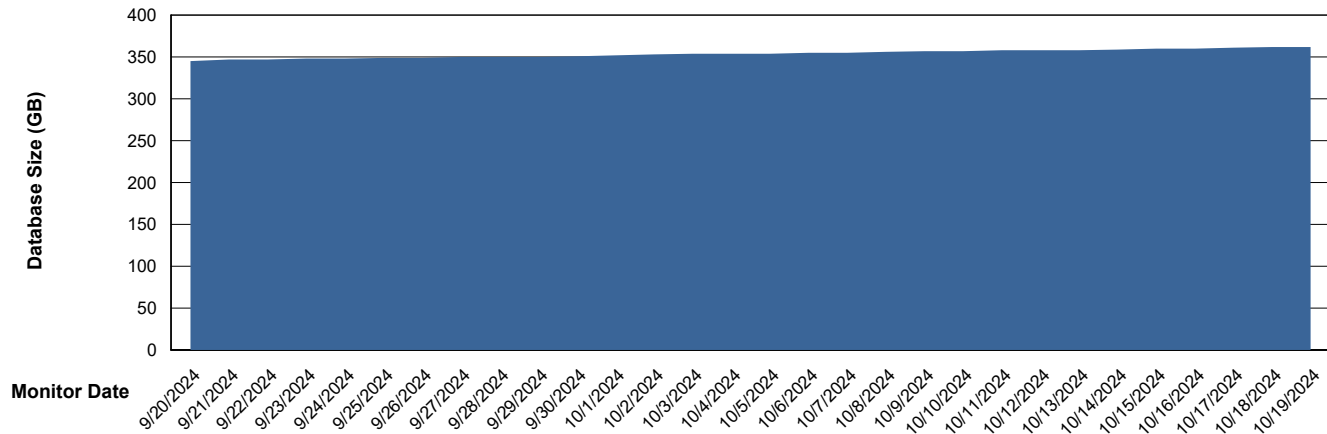

Weekly SLA Customer Report

Customer CLB OCI AMS Production
Database ID 196

DATABASE SIZE CLB-BI-AMS_ABS1_DB

Database growth over last month

DATABASE SIZE CLB-DBS1-AMS_PROD_ABS1

Database growth over last month