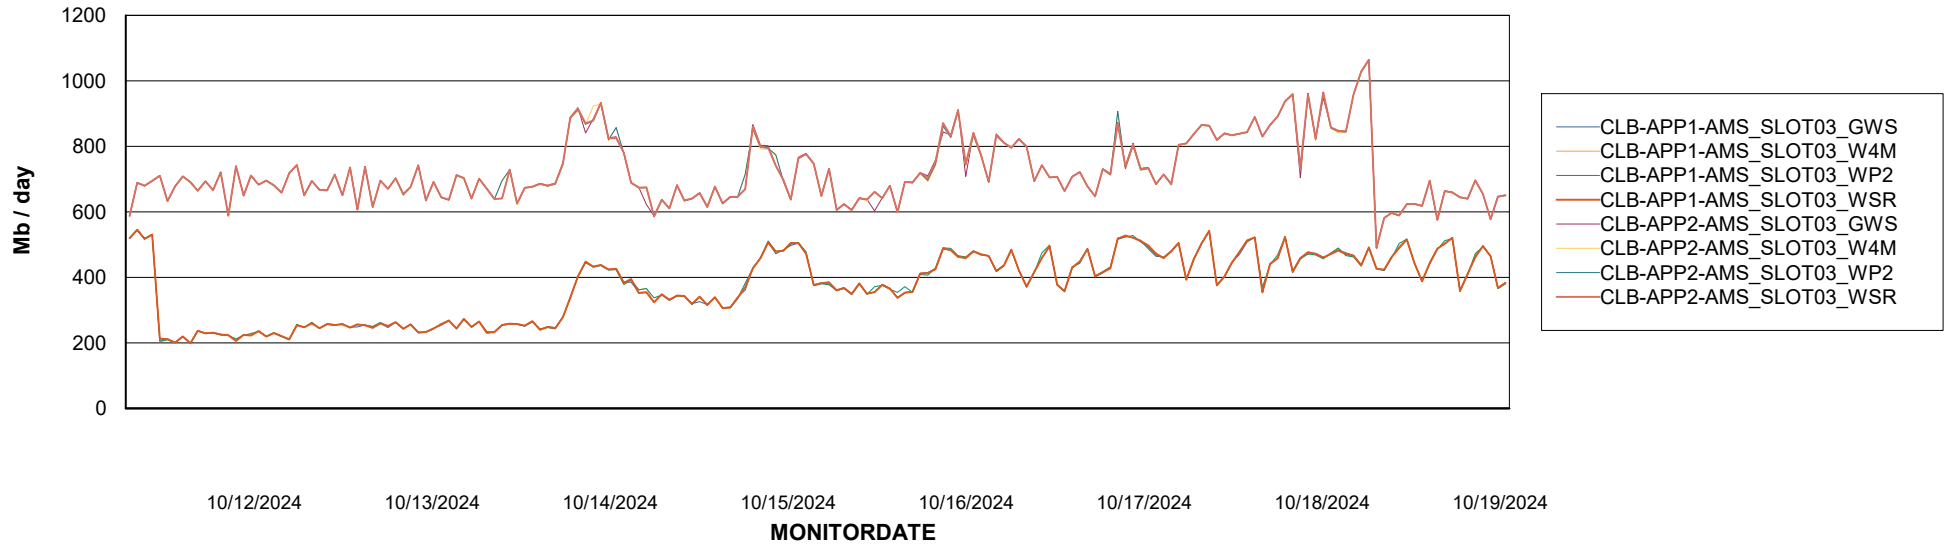

ABSSolute Application ReportServer Services

Avg memory used per ReportServer Service

Weekly SLA Customer Report

Customer CLB OCI AMS Production
Database ID 196

ABSSolute Web Component Services

Avg memory used per ABS Web component