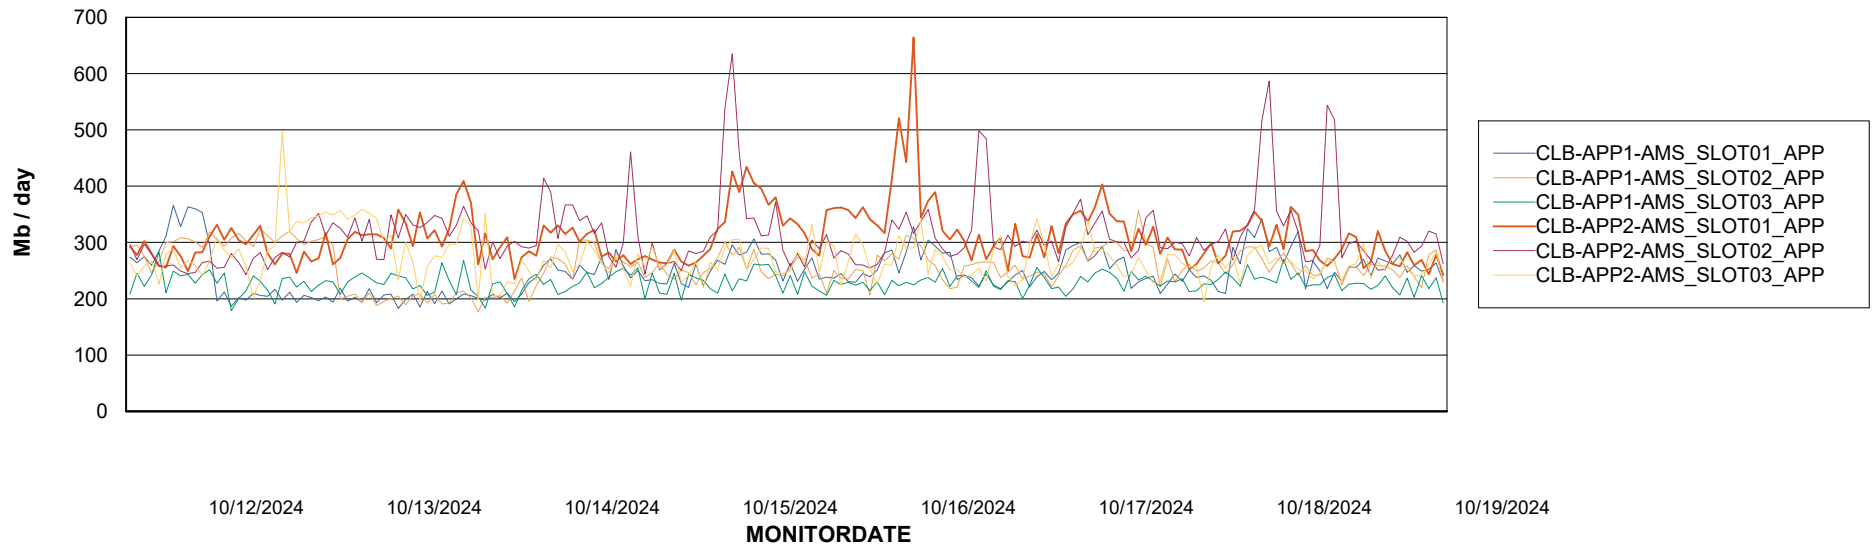

ABSSolute Application Server Services

Avg memory used per ABS Server Service