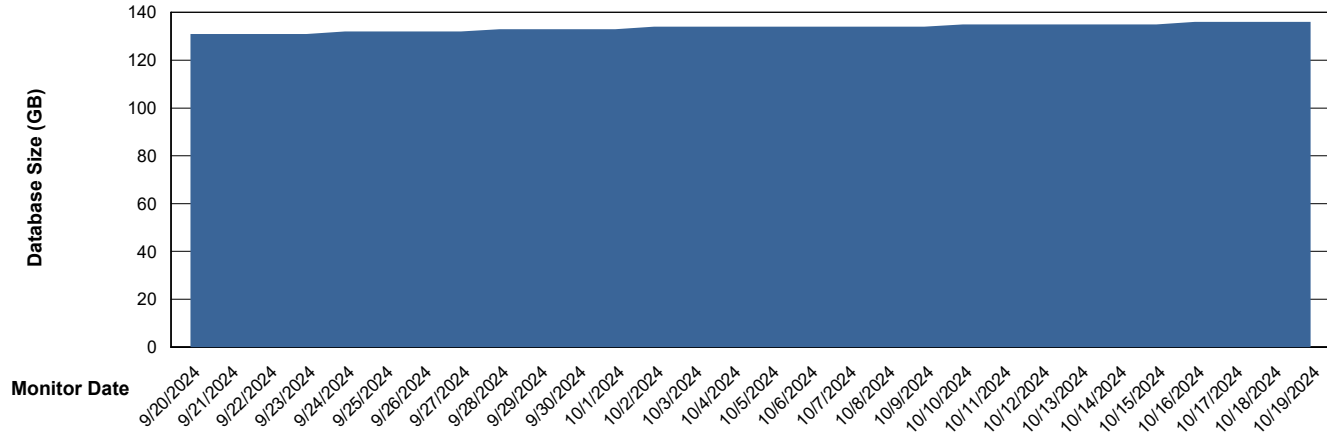

Weekly SLA Customer Report

Customer CLB OCI AMS Production
Database ID 196

Database Performance CLB-BI-AMS_ABS1_DB

Weekly SLA Customer Report

Customer: CLB OCI AMS Production
Database ID: 196

Database Performance: CLB-DBS1-AMS_PROD_ABS1

Weekly SLA Customer Report

Customer CLB OCI AMS Production
Database ID 196

DATABASE SIZE CLB-BI-AMS_ABS1_DB

Database growth over last month

DATABASE SIZE CLB-DBS1-AMS_PROD_ABS1

Database growth over last month