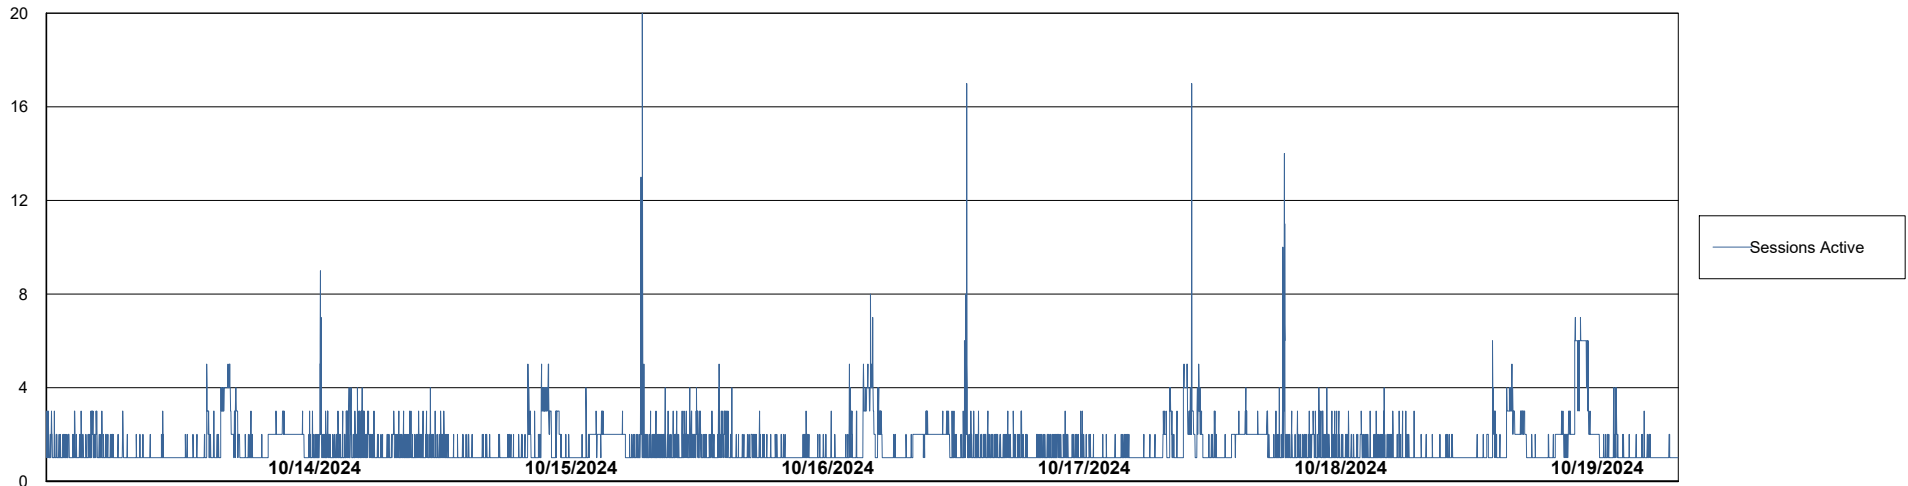

Weekly SLA Customer Report

Customer CLB OCI AMS Production
Database ID 196

Database Performance CLB-BI-AMS_ABS1_DB

Weekly SLA Customer Report

Customer: CLB OCI AMS Production
Database ID: 196

Database Performance: CLB-DBS1-AMS_PROD_ABS1