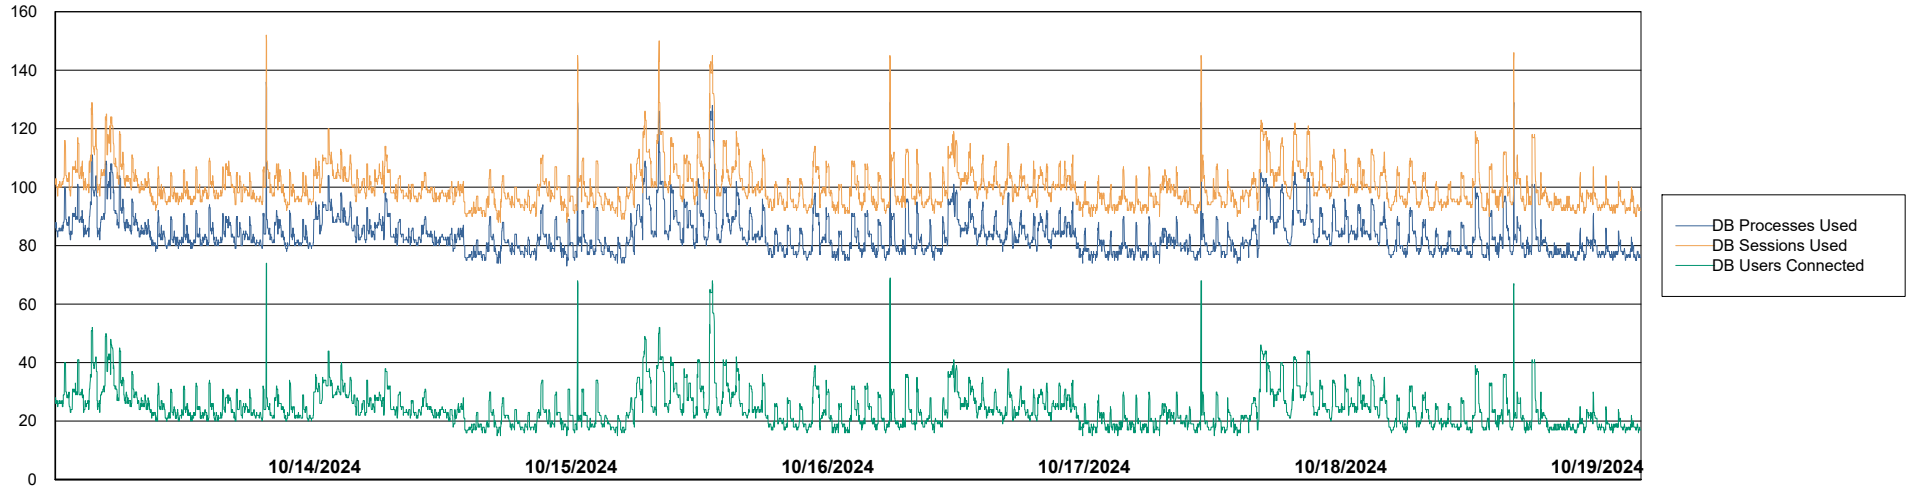

Database Performance   CLB-BI-AMS_ABS1_DB