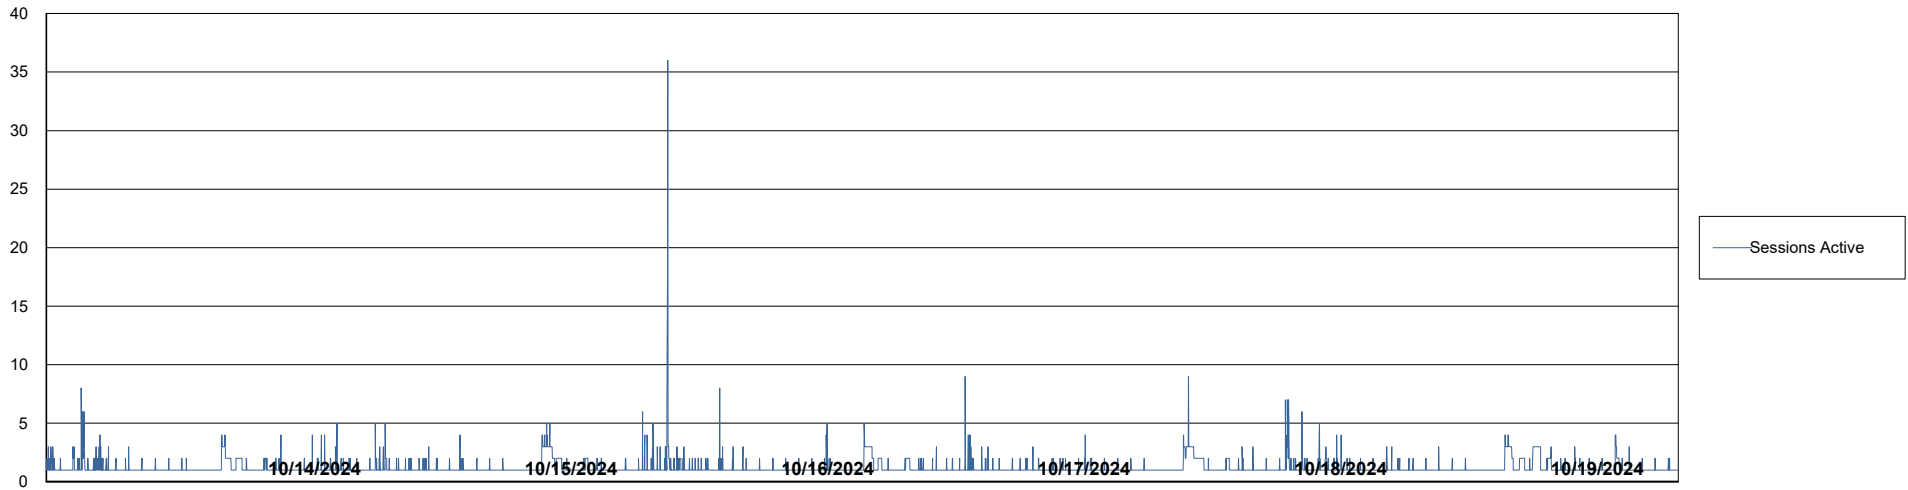

Database Performance   CLB-BI-AMS_ABS1_DB