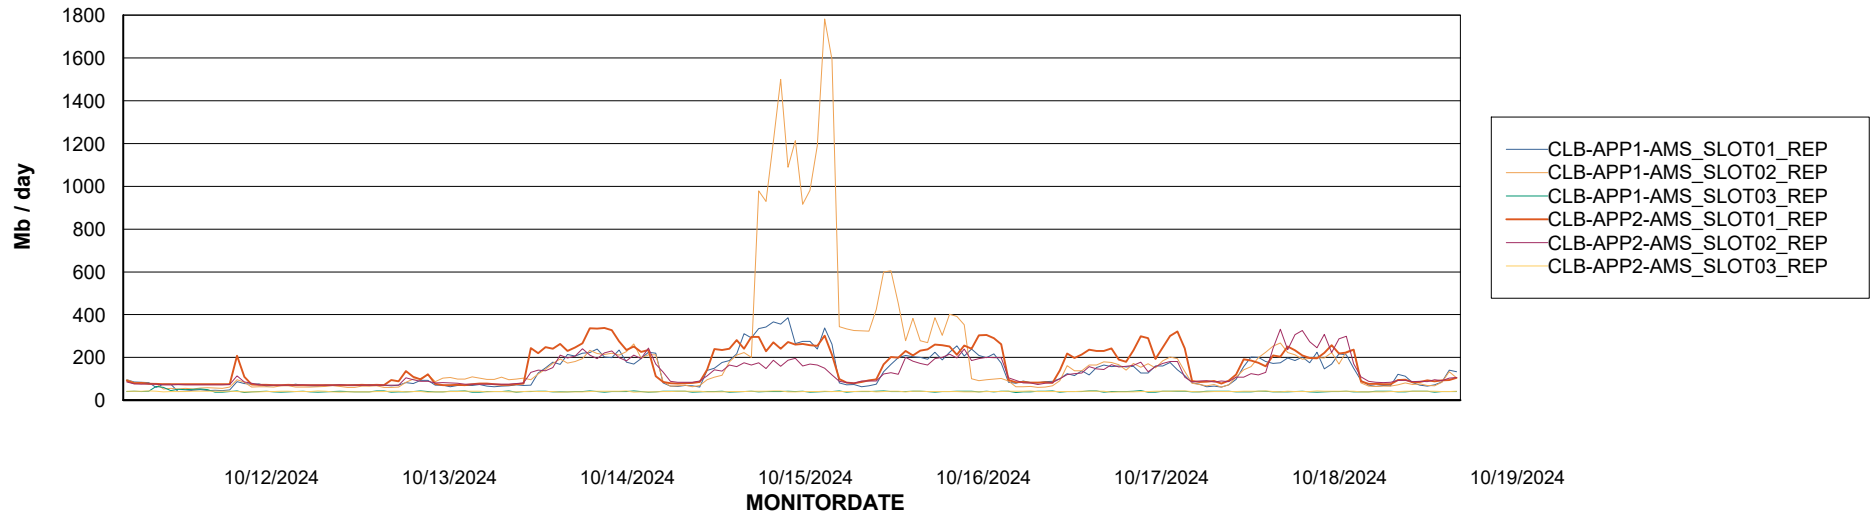

ABSSolute Application ReportServer Services

Avg memory used per ReportServer Service