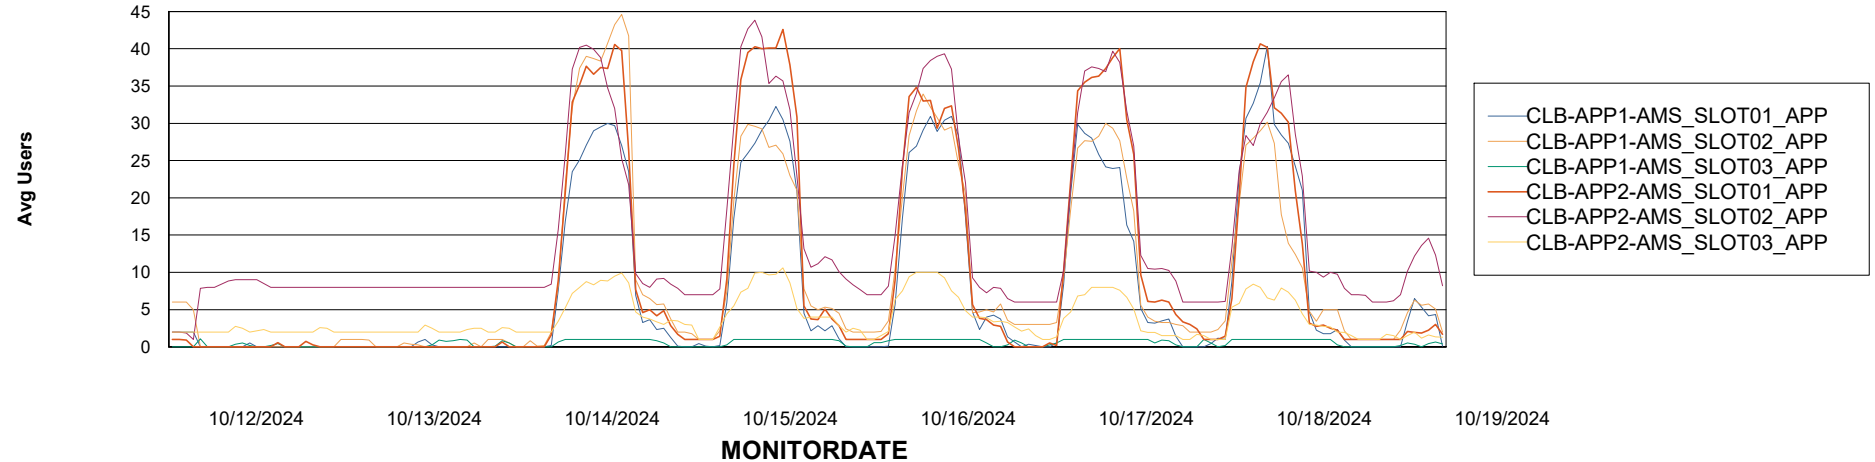

Customer: CLB OCI AMS Production
Database ID: 196

ABSSolute Application Server Services

Avg memory used per ABS Server Service

Avg users per day per ABS server

Weekly SLA Customer Report

Customer CLB OCI AMS Production
Database ID 196