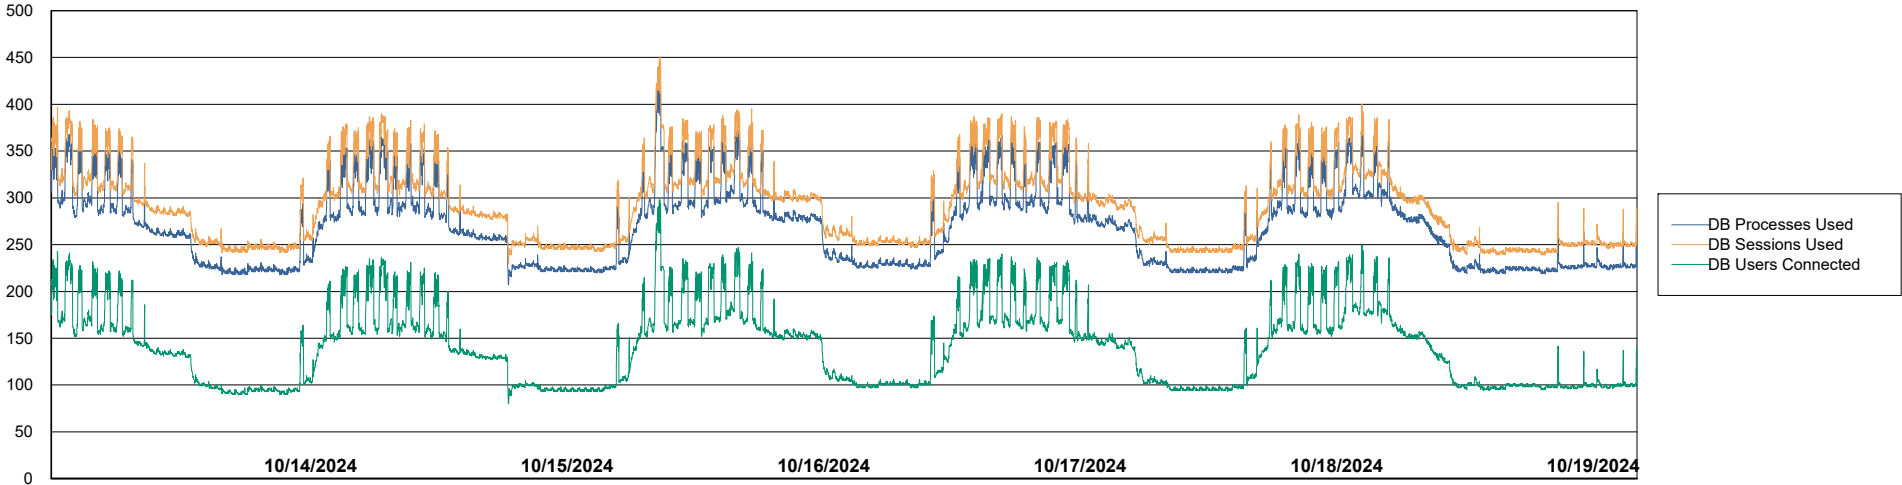

Database Performance BNLDB_Production