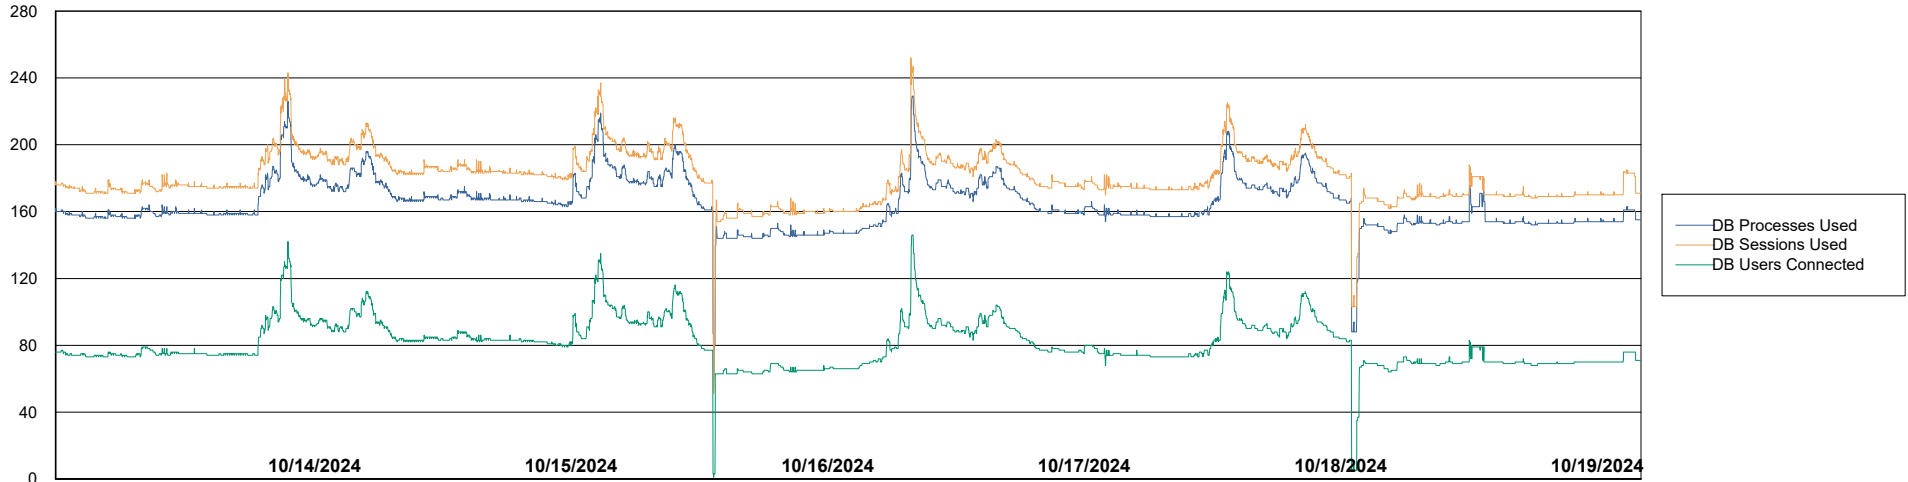

Database Performance AUJ_DB3_Primary