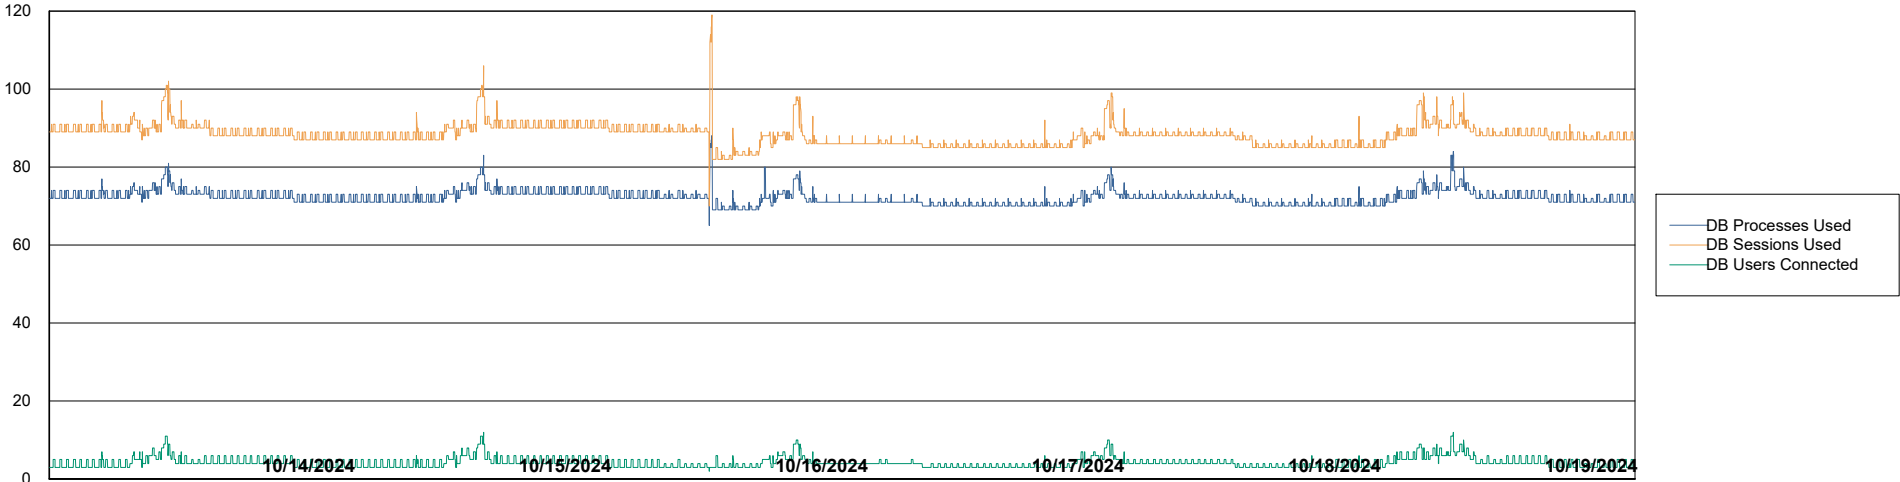

Weekly SLA Customer Report

Customer AUJ_Production
Database ID 41

Database Performance AUJ_ABSEM3_DB

Weekly SLA Customer Report

Customer AUJ_Production
Database ID 41

Database Performance AUJ_BI3_DB

Weekly SLA Customer Report