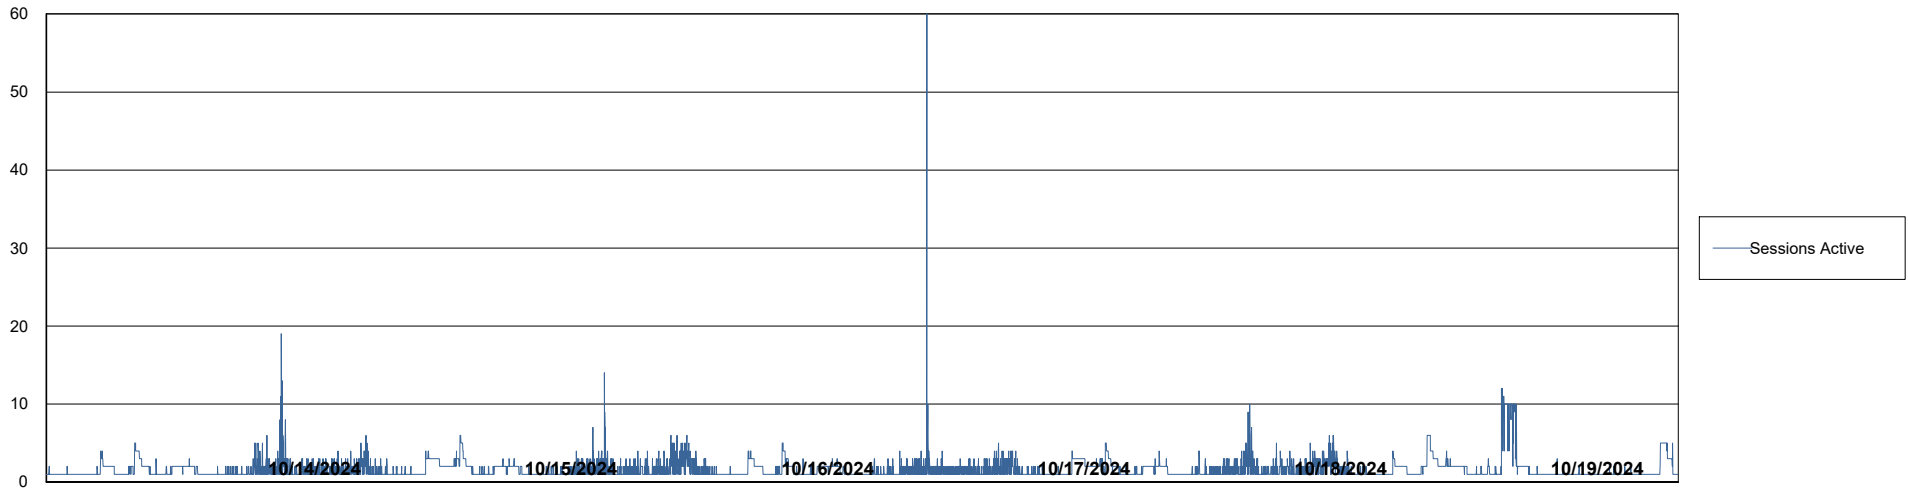

Database Performance AUJ_DB3_Primary