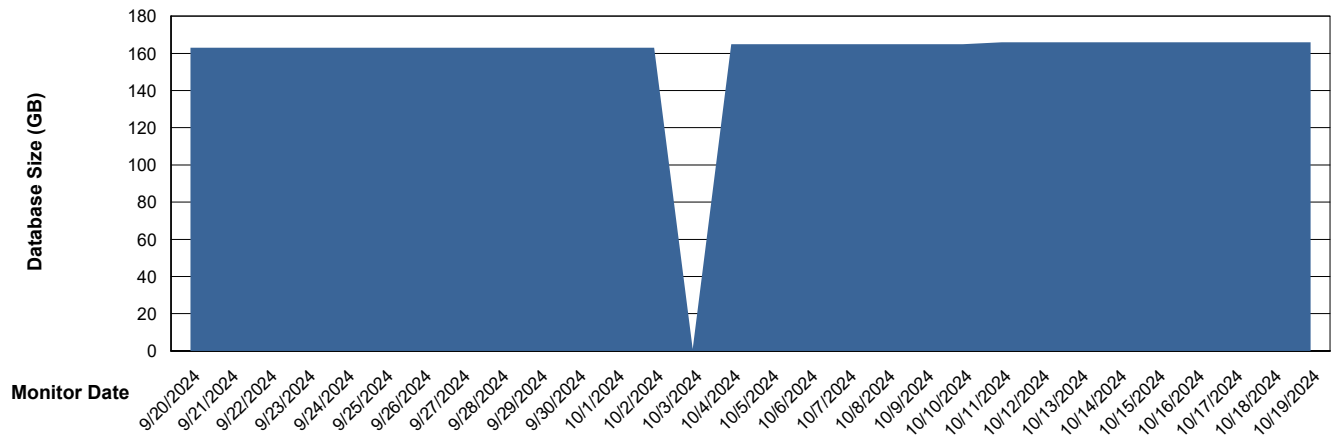

Customer AUJ_Production
Database ID 41

Database Performance AUJ_DB3_Primary

Weekly SLA Customer Report

Customer AUJ_Production
Database ID 41

DATABASE SIZE AUJ_ABSEM3_DB

Database growth over last month

DATABASE SIZE AUJ_BI3_DB

Database growth over last month

Weekly SLA Customer Report

Customer AUJ_Production
Database ID 41

DATABASE SIZE AUJ_DB3_Primary

Database growth over last month

Weekly SLA Customer Report

Customer AUJ_Production
 Database ID 41