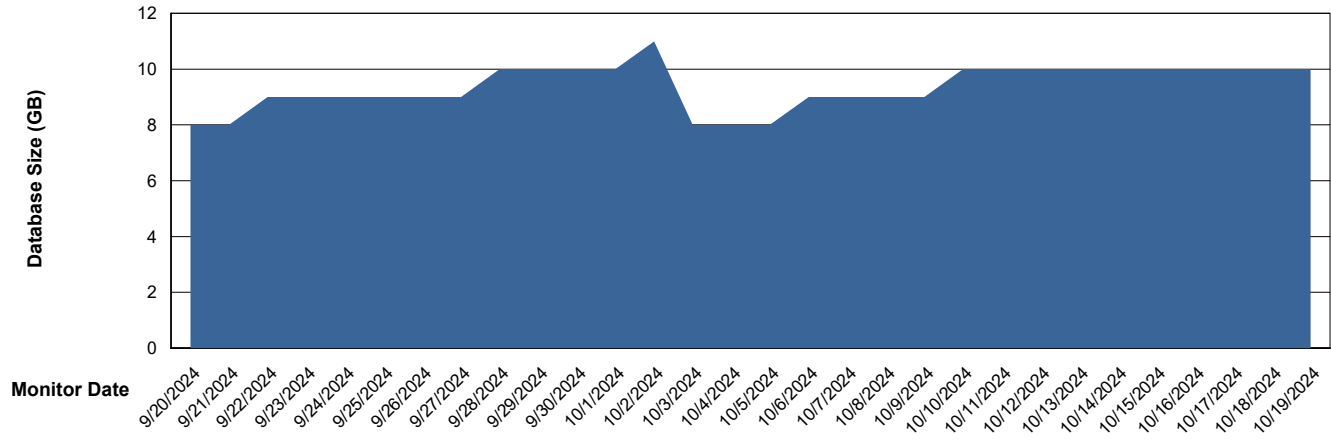

Customer AUJ_Production
Database ID 41

Database Performance AUJ_DB3_Primary

Weekly SLA Customer Report

Customer AUJ_Production
Database ID 41

DATABASE SIZE AUJ_ABSEM3_DB

Database growth over last month

DATABASE SIZE AUJ_BI3_DB

Database growth over last month

Weekly SLA Customer Report

Customer AUJ_Production
Database ID 41

DATABASE SIZE AUJ_DB3_Primary

Database growth over last month

Weekly SLA Customer Report

Customer AUJ_Production
 Database ID 41