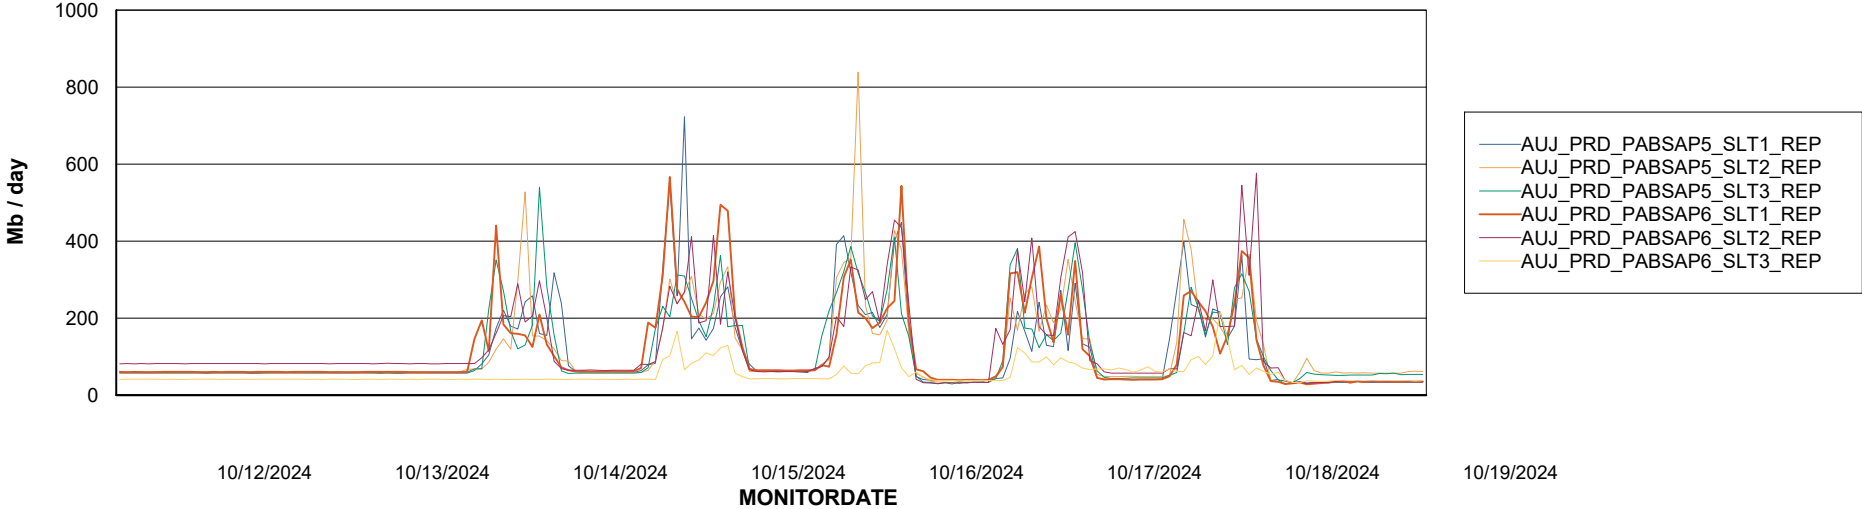

ABSSolute Application ReportServer Services

Avg memory used per ReportServer Service