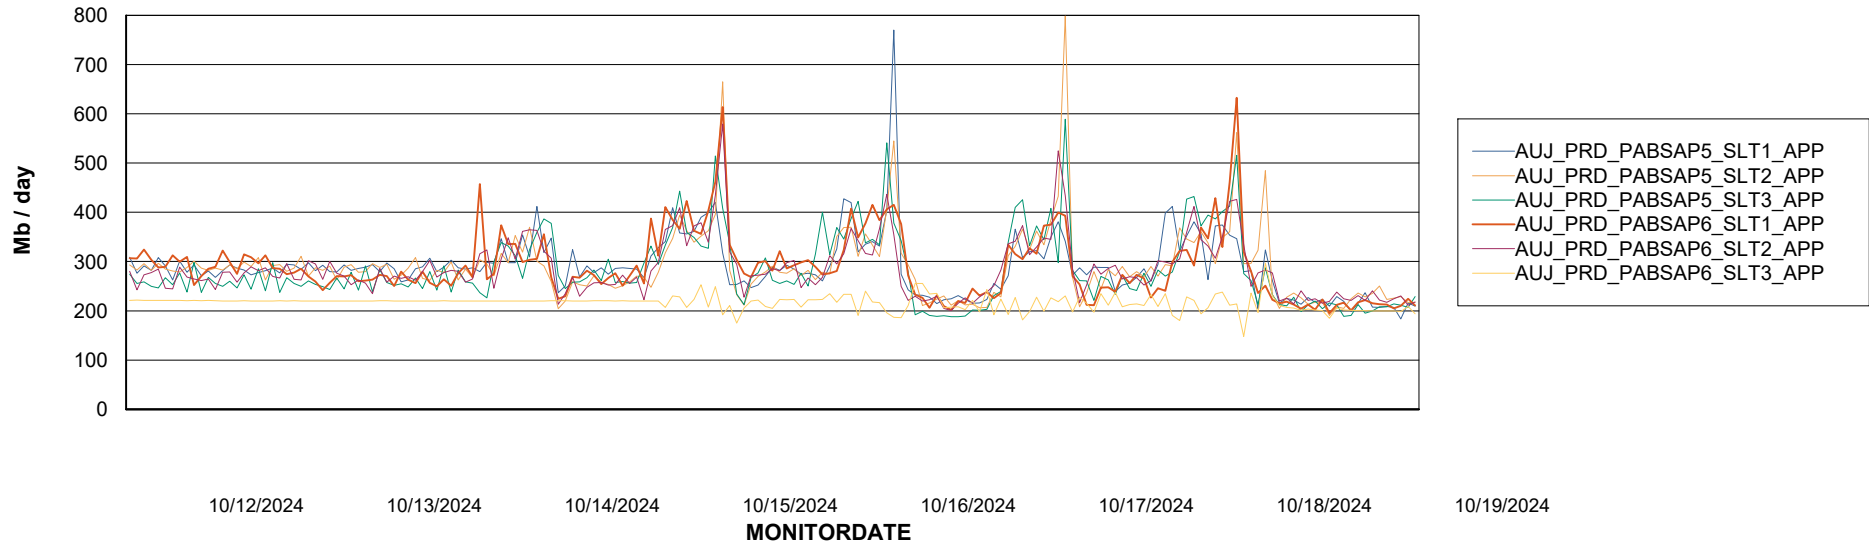

ABSSolute Application Server Services

Avg memory used per ABS Server Service