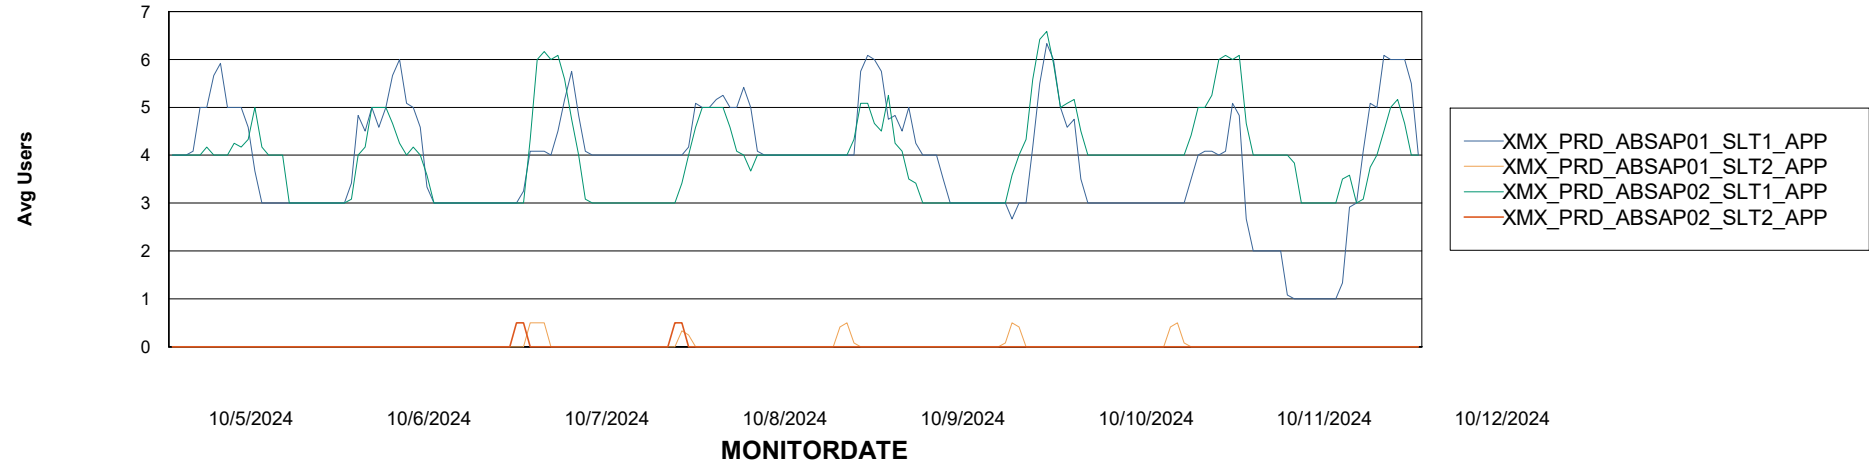

Avg users per day per ABS server