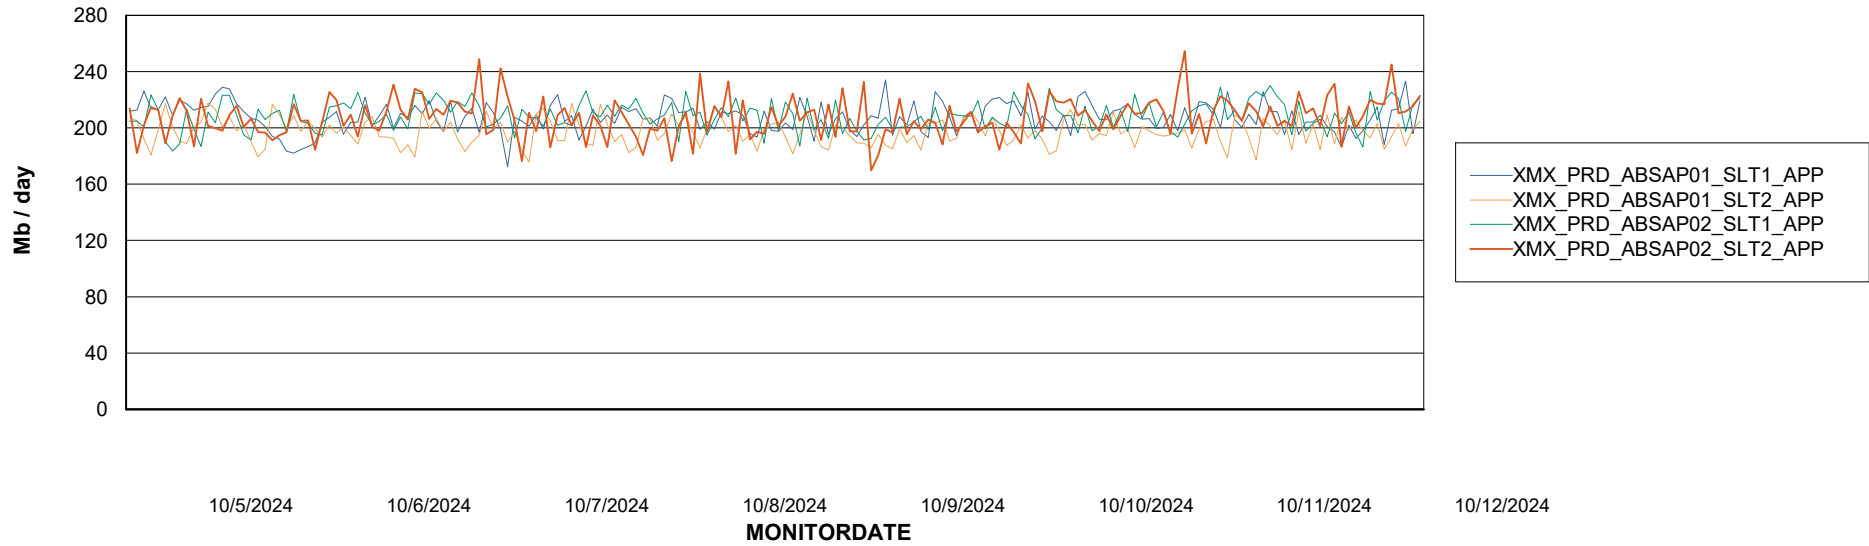

ABSSolute Application Server Services

Avg memory used per ABS Server Service