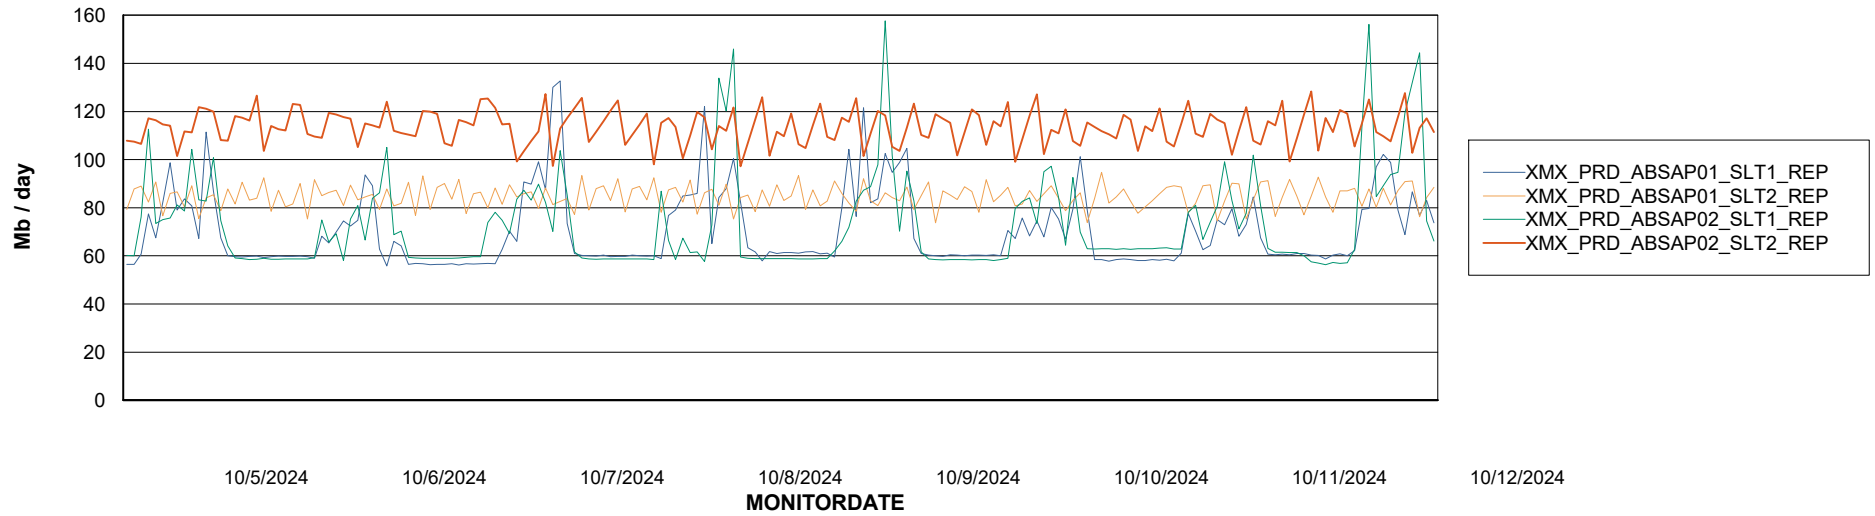

ABSSolute Application ReportServer Services

Avg memory used per ReportServer Service