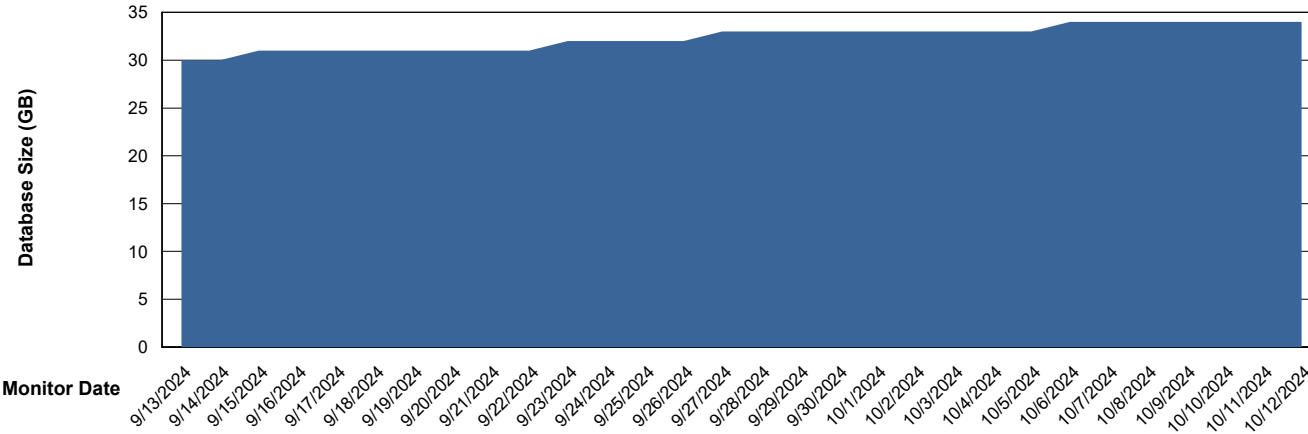

DATABASE SIZE XMX_PROD_ABSDB01_PRDB_ABS1

Database growth over last month