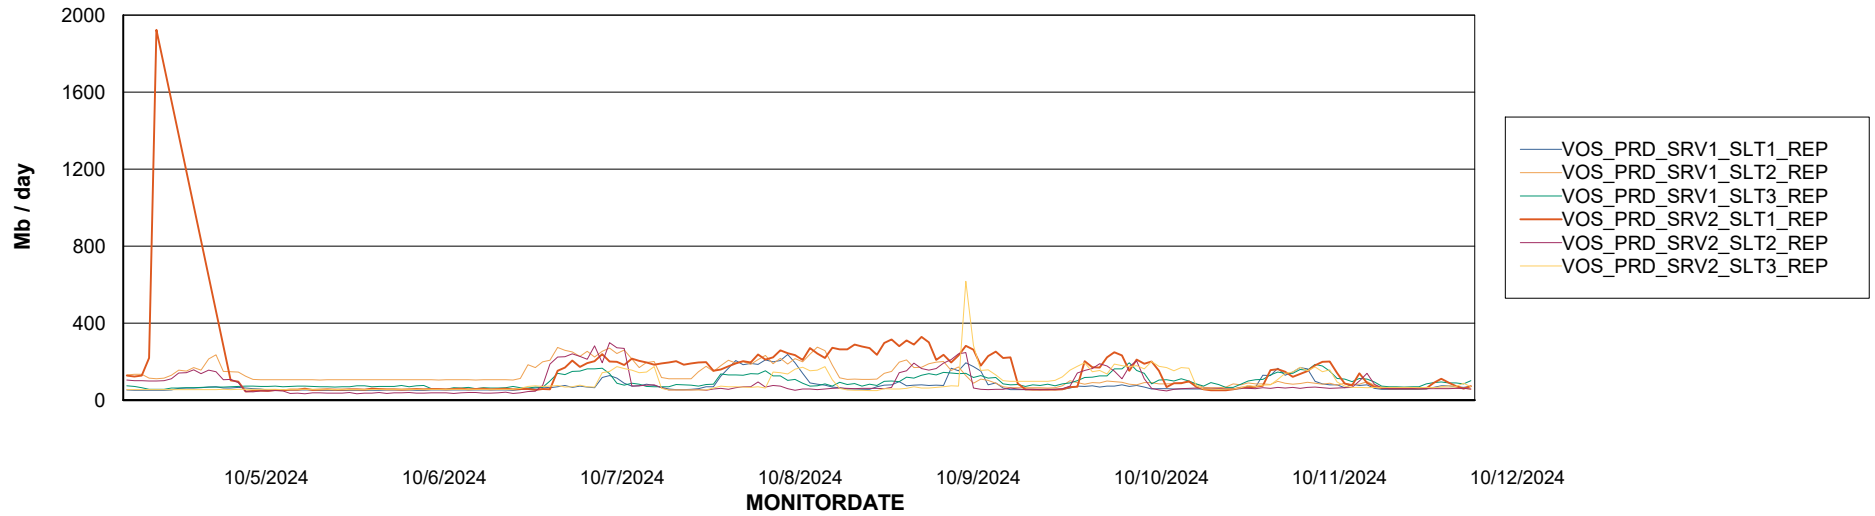

ABSSolute Application ReportServer Services

Avg memory used per ReportServer Service