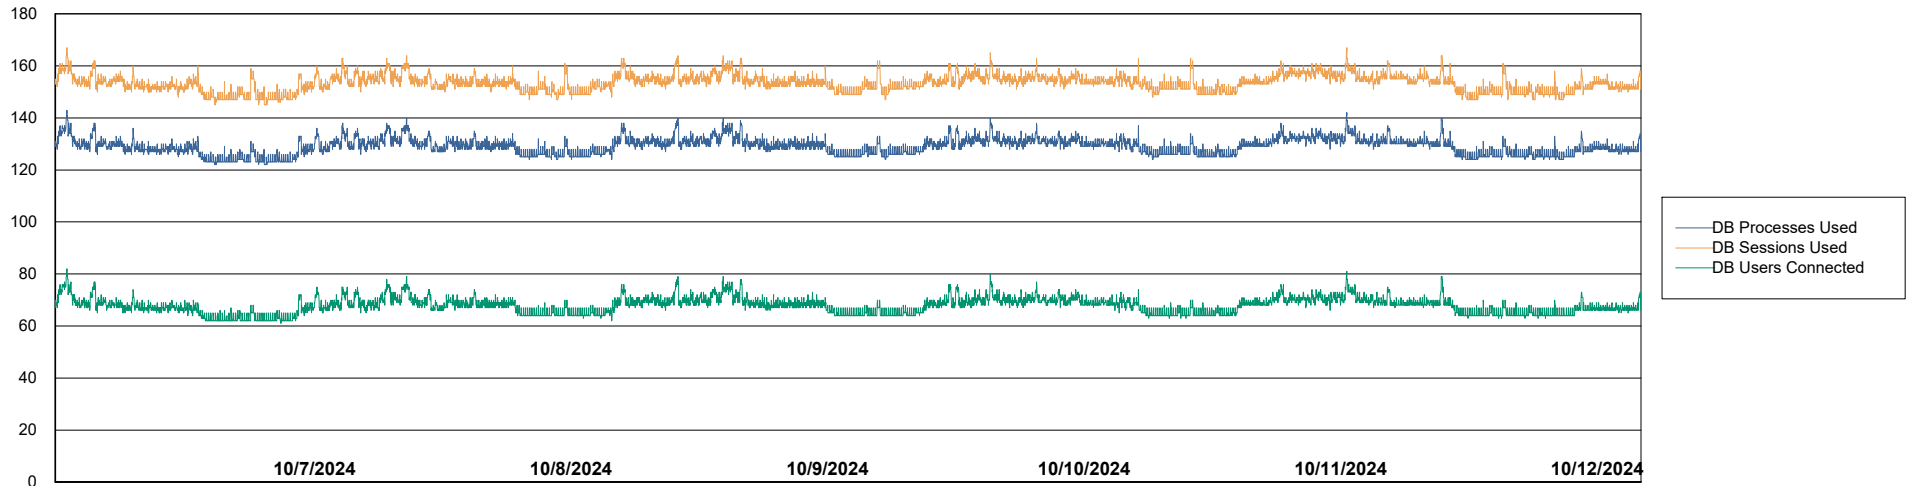

Database Performance VOS_PRD_ABSORA1-2022_ABS1