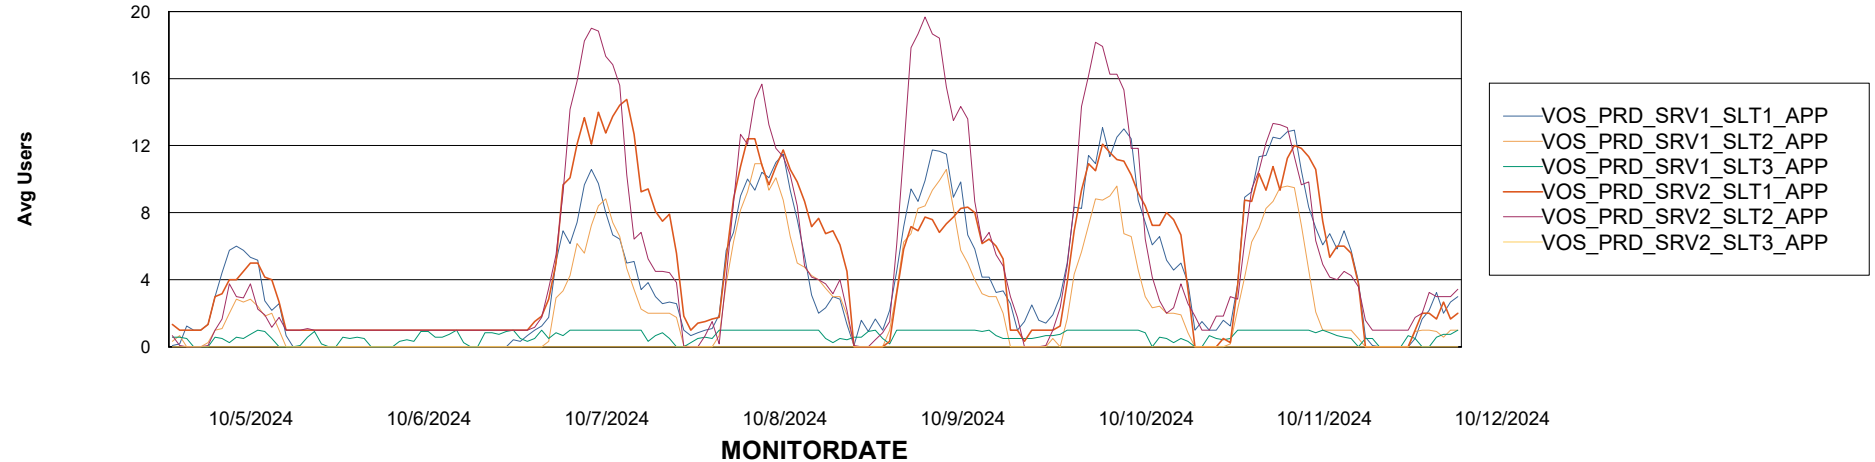

Avg users per day per ABS server