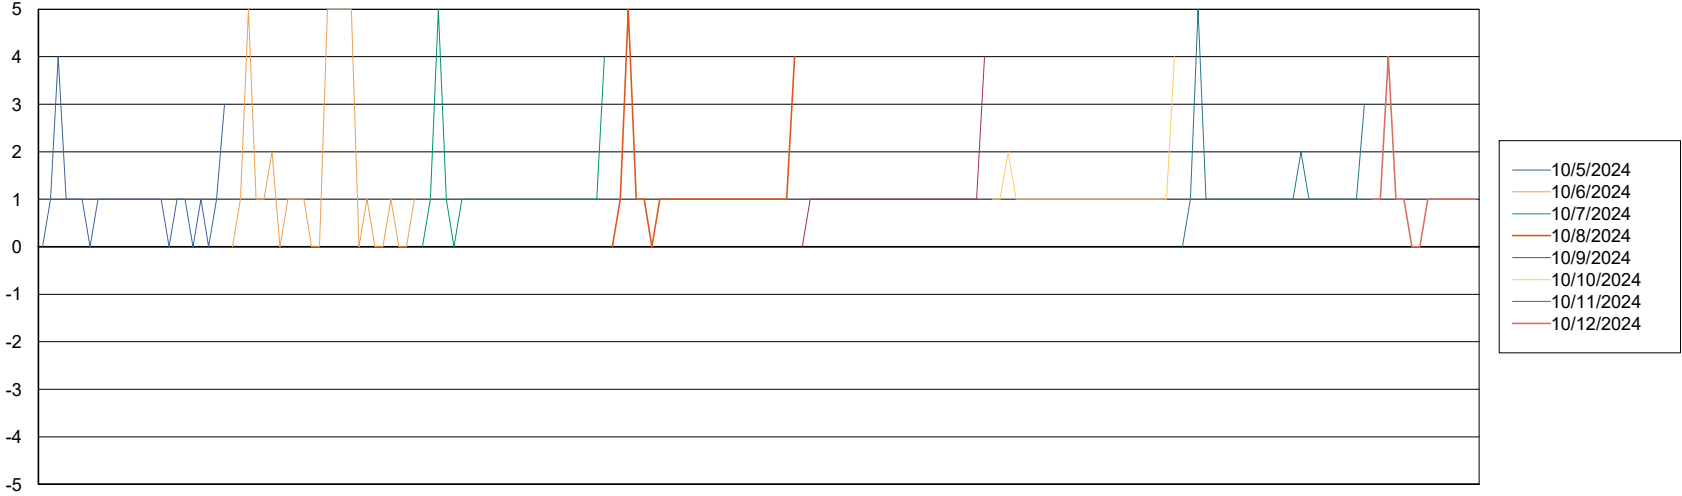

Standby Database Health VOS_Production

Recovery lag for last 7 days