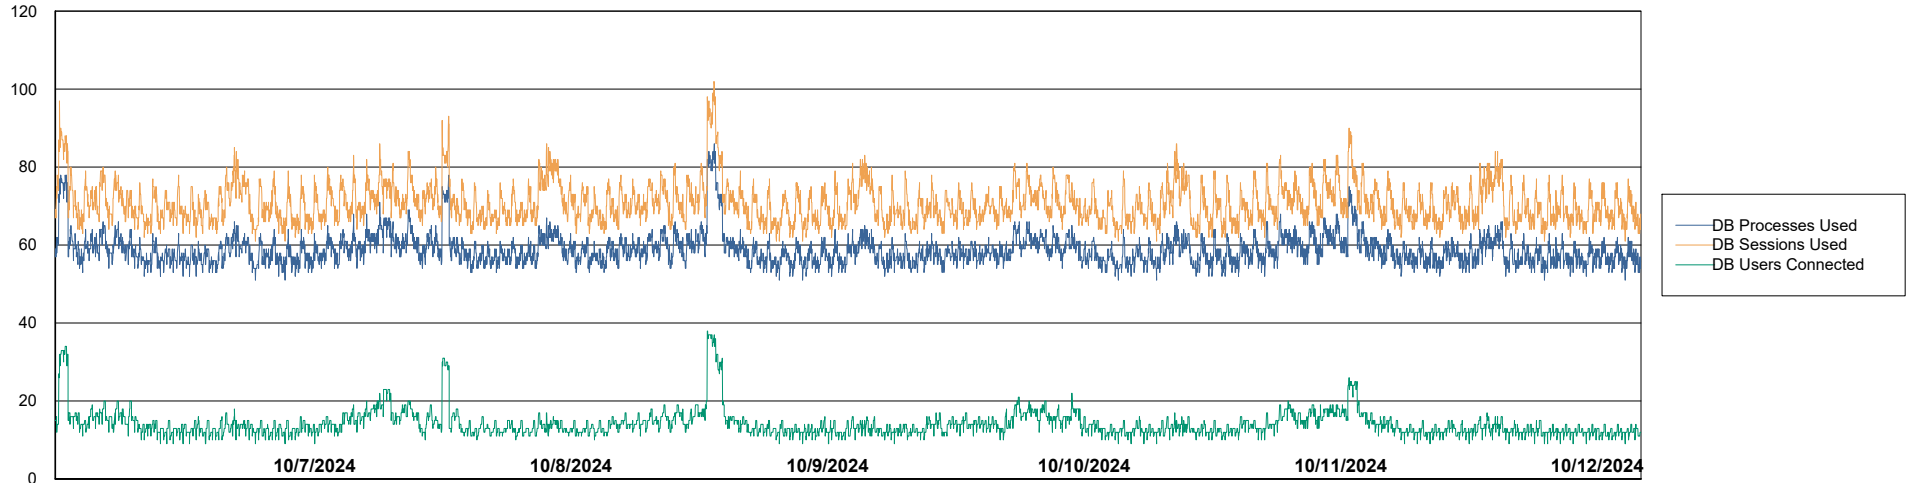

Database Performance VOS_PRD_ABSBI-2018_ABS1