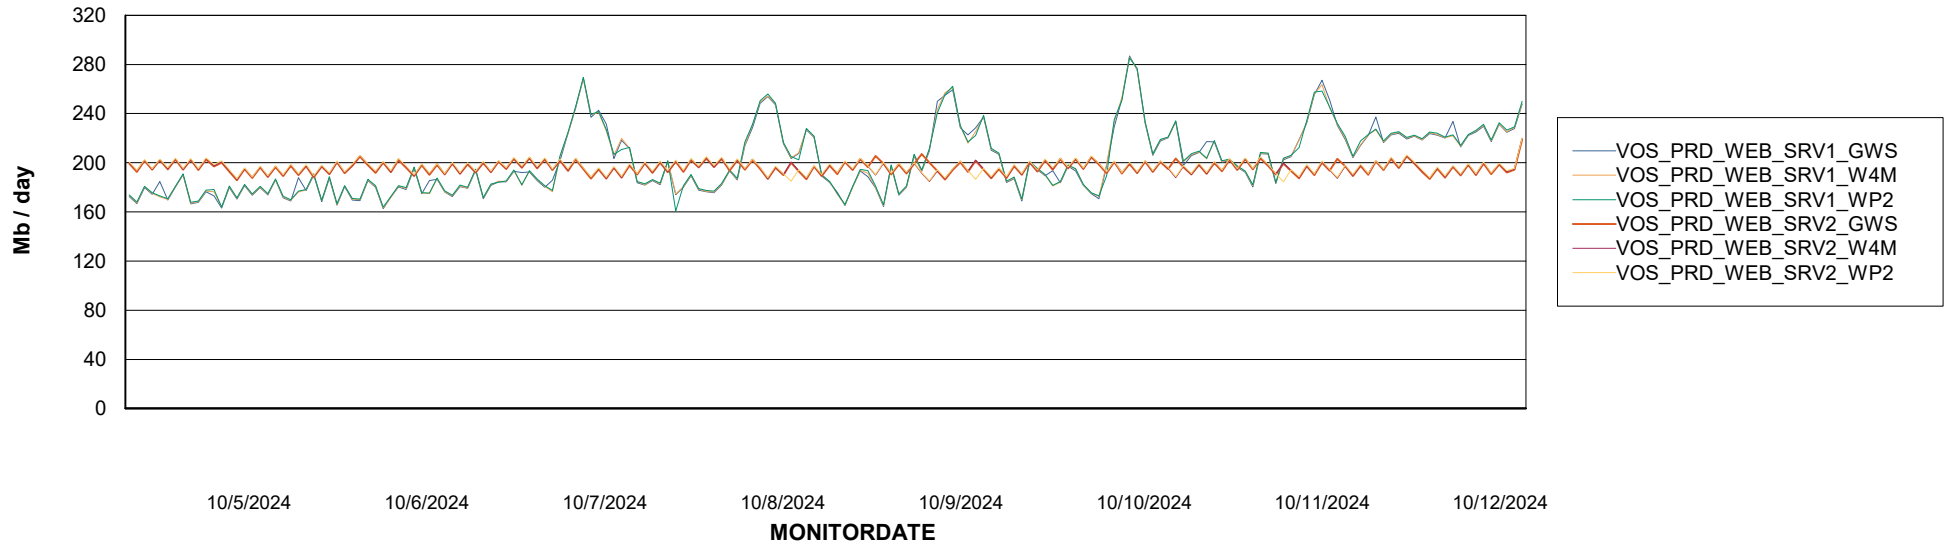

ABSSolute Web Component Services

Avg memory used per ABS Web component