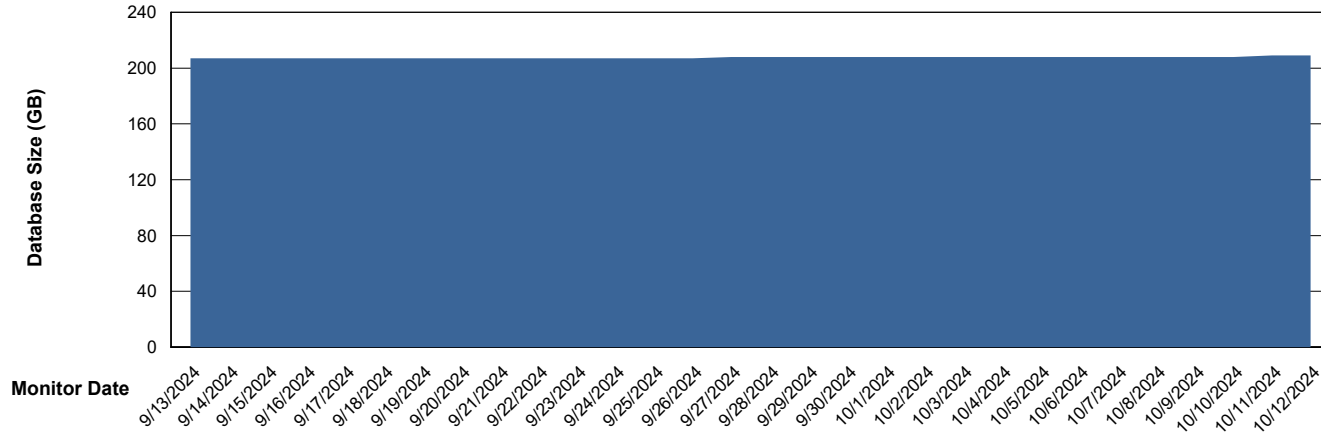

DATABASE SIZE VOS_PRD_ABSBI-2018_ABS1

Database growth over last month