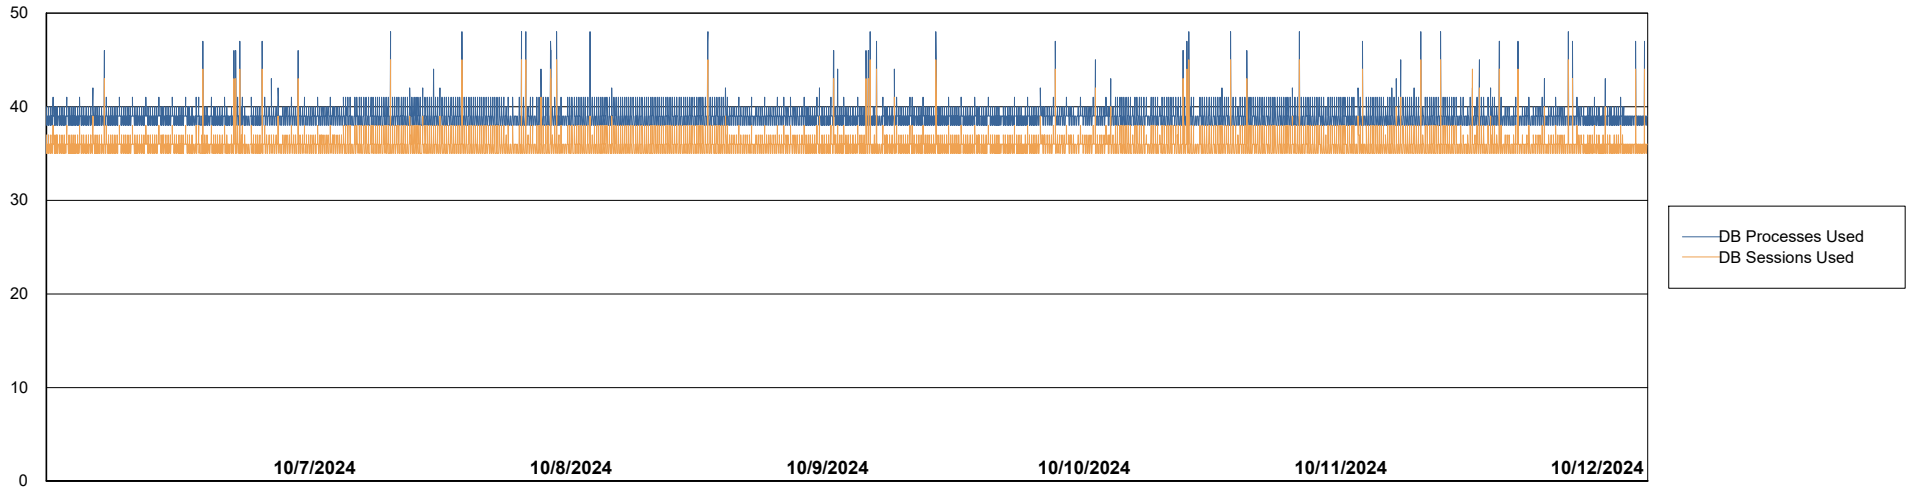

Database Performance VOS_PRD_ABSORA2-2022_HSBABS1

DB Processes Max 1,000