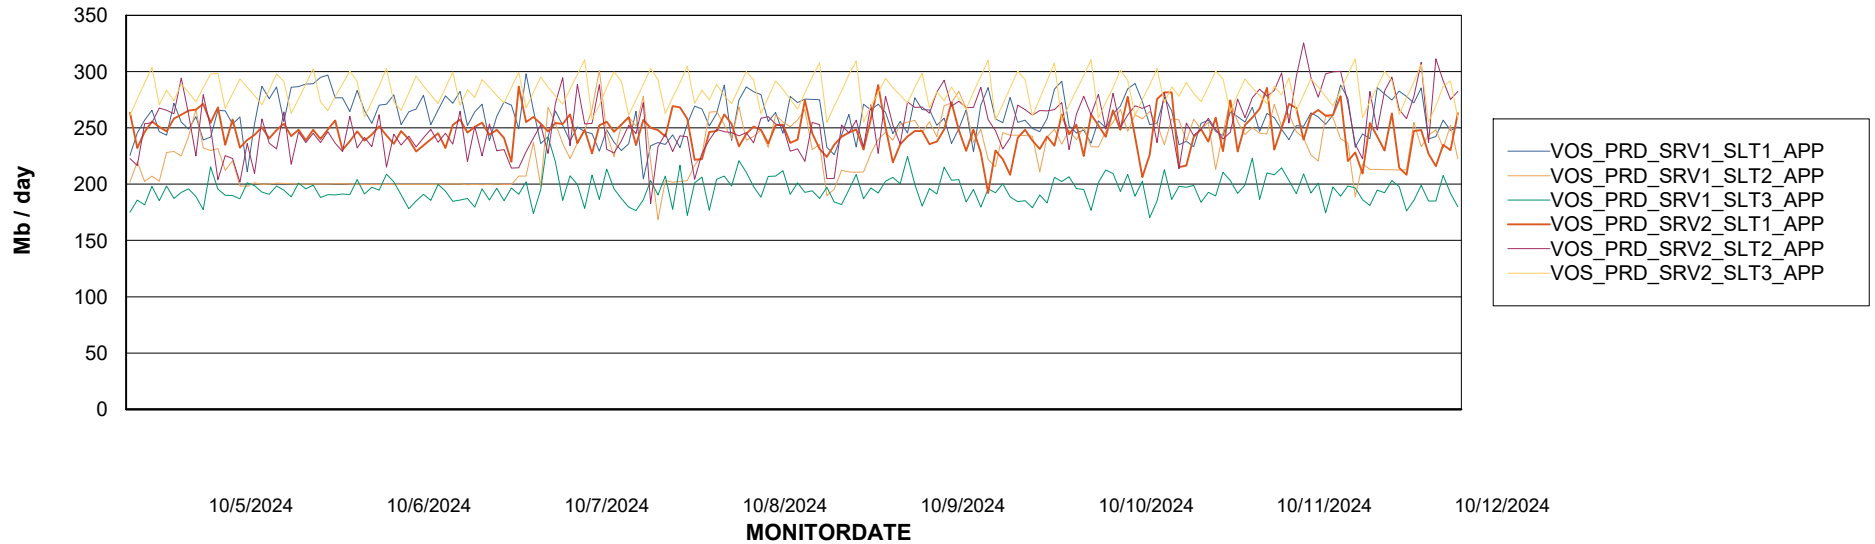

ABSSolute Application Server Services

Avg memory used per ABS Server Service