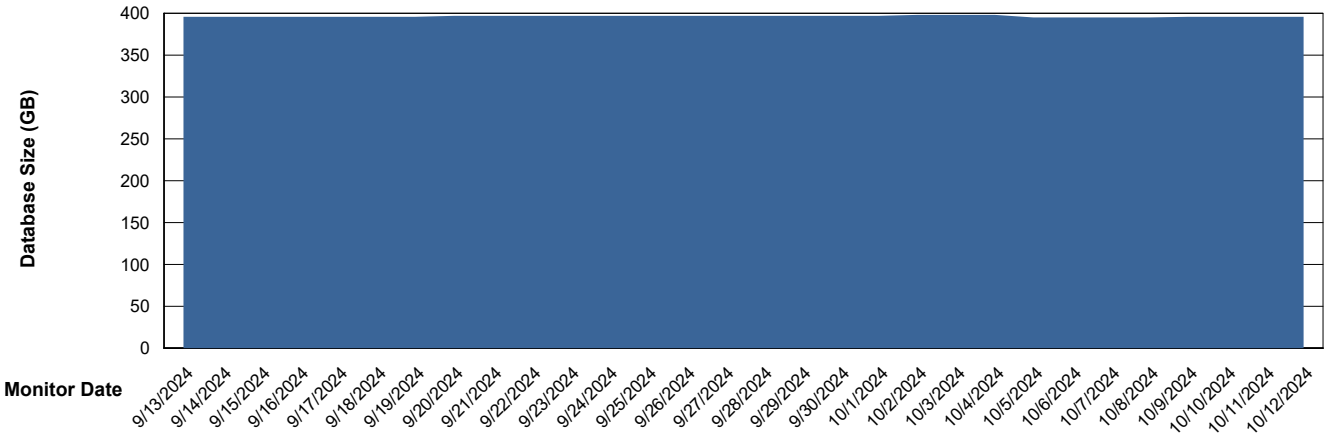

DB Processes Max 300

Weekly SLA Customer Report

Customer VEN_Production
 Database ID 35

DATABASE SIZE VENDB_Production_ABS1

Database growth over last month

Database Tablespace VENDB_Production_ABS1

| Date | Tablespace Name | Filesize (Gb) | Usedsize (Gb) | Percentage free |
|------------|-----------------|---------------|---------------|-----------------|
| 10/12/2024 | ABSDATA | 240 | 197 | 18 |
| | INDX | 223 | 187 | 16 |
| 10/11/2024 | ABSDATA | 240 | 197 | 18 |
| | INDX | 223 | 187 | 16 |
| 10/10/2024 | ABSDATA | 240 | 196 | 18 |
| | INDX | 223 | 187 | 16 |
| 10/9/2024 | ABSDATA | 240 | 196 | 18 |
| | INDX | 223 | 187 | 16 |
| 10/8/2024 | ABSDATA | 240 | 196 | 18 |
| | INDX | 223 | 187 | 16 |
| 10/7/2024 | ABSDATA | 240 | 196 | 18 |
| | INDX | 223 | 187 | 16 |
| 10/6/2024 | ABSDATA | 240 | 196 | 18 |
| | INDX | 223 | 187 | 16 |

Weekly SLA Customer Report

Customer VEN_Production
Database ID 35

Standby Database Health VEN_Production

Recovery lag for last 7 days