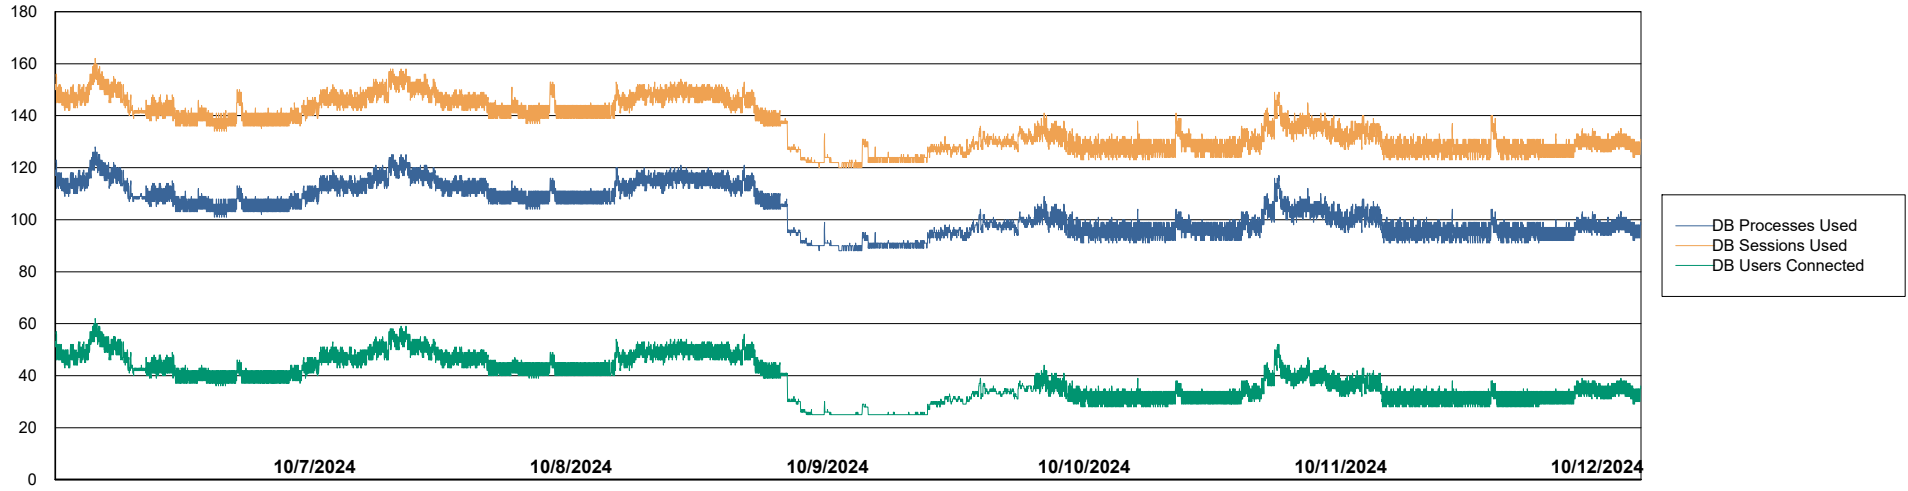

Harddisk Usage VEN_PRD_VENABS07_SB-DB

| | Free disk space on C: (%) | Total disk space on C: (Gb) | Used disk space on C: (Gb) | Free disk space on D: (%) | Total disk space on D: (Gb) | Used disk space on D: (Gb) | Free disk space on E: (%) | Total disk space on E: (Gb) | Used disk space on E: (Gb) |
|------------|---------------------------|-----------------------------|----------------------------|---------------------------|-----------------------------|----------------------------|---------------------------|-----------------------------|----------------------------|
| 10/12/2024 | 32 | 102 | 69 | 23 | 1,100 | 852 | 93 | 400 | 26 |
| 10/11/2024 | 33 | 102 | 68 | 23 | 1,100 | 852 | 91 | 400 | 36 |
| 10/10/2024 | 33 | 102 | 68 | 23 | 1,100 | 852 | 90 | 400 | 42 |
| 10/9/2024 | 33 | 102 | 68 | 23 | 1,100 | 852 | 90 | 400 | 39 |
| 10/8/2024 | 33 | 102 | 68 | 23 | 1,100 | 852 | 90 | 400 | 38 |
| 10/7/2024 | 33 | 102 | 68 | 23 | 1,100 | 852 | 91 | 400 | 35 |
| 10/6/2024 | 33 | 102 | 68 | 23 | 1,100 | 852 | 93 | 400 | 27 |

Weekly SLA Customer Report

Customer VEN_Production
Database ID 35

Database Performance VENDB_Production_ABS1

Weekly SLA Customer Report

Customer VEN_Production
Database ID 35

Database Performance VENDB_Standby_ABS1_SB