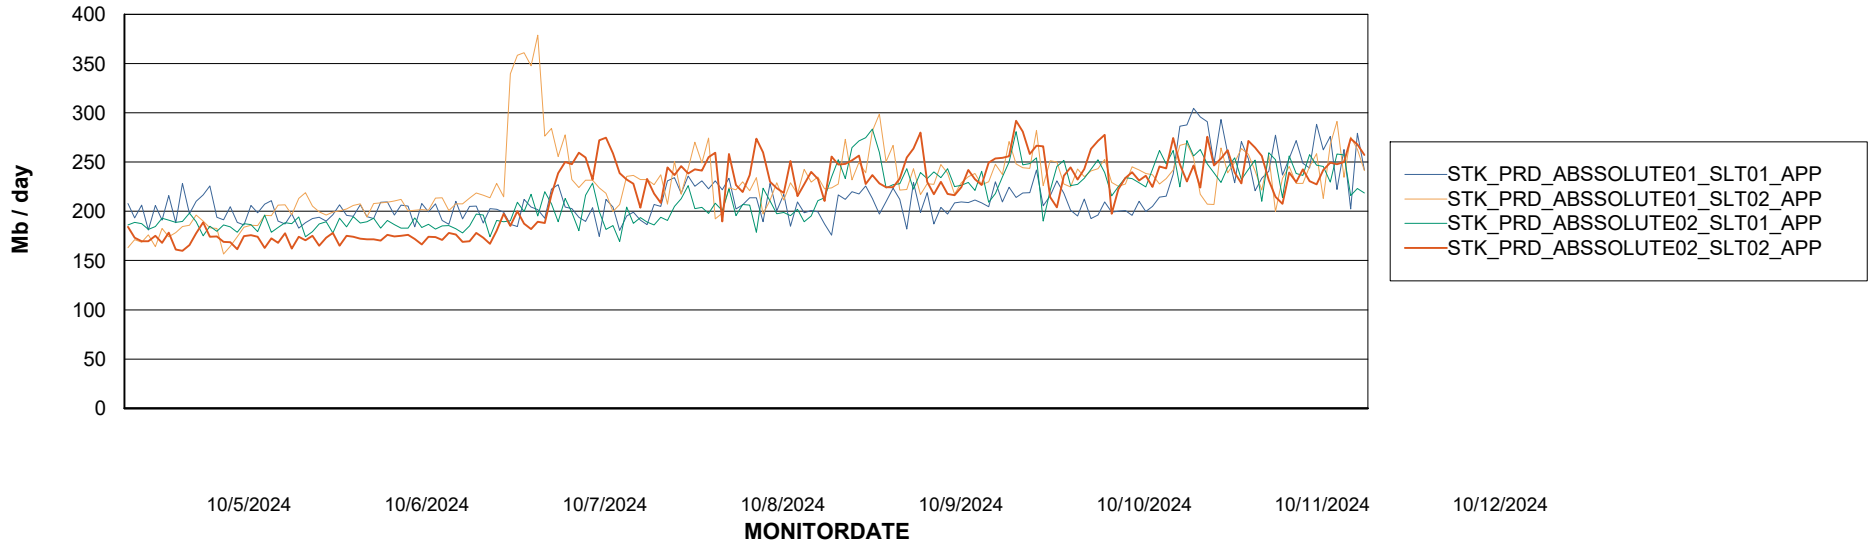

ABSSolute Application Server Services

Avg memory used per ABS Server Service