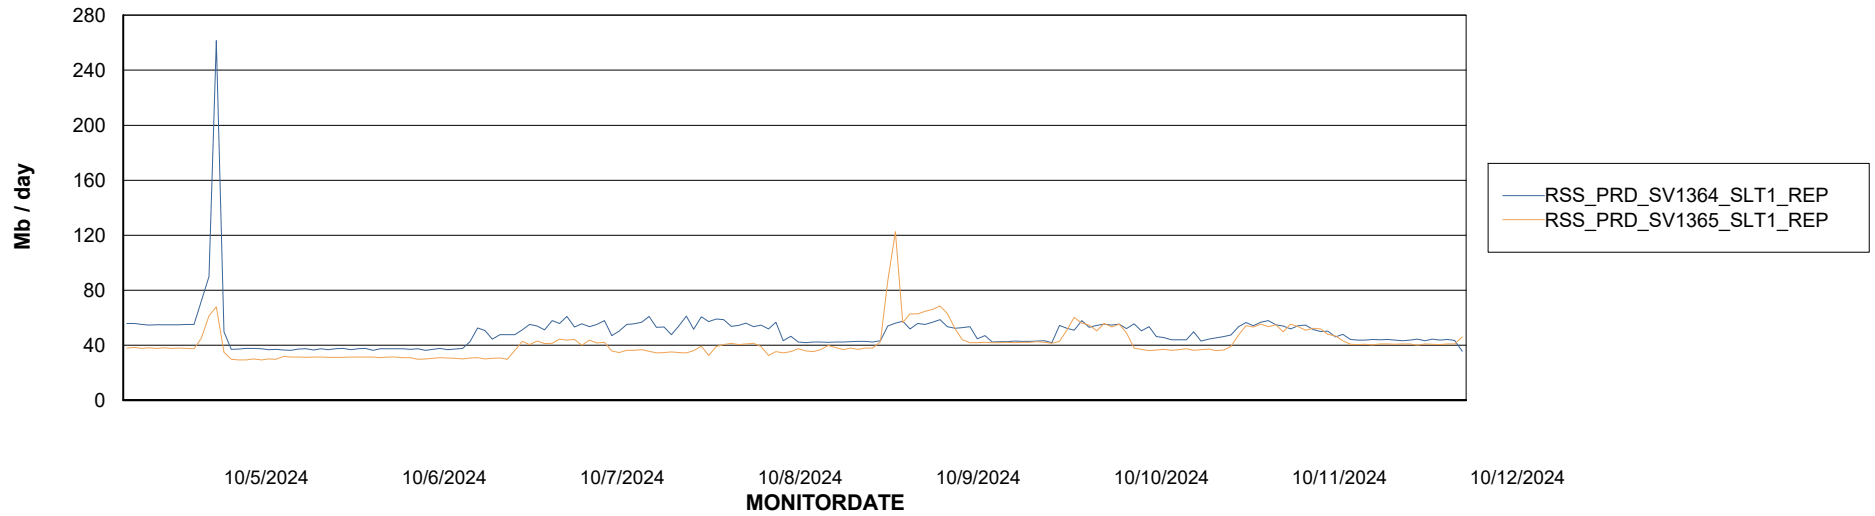

Avg memory used per ABS Server Service

Avg users per day per ABS server

Weekly SLA Customer Report

Customer RSS Production
Database ID 52

ABSSolute Application ReportServer Services

Avg memory used per ReportServer Service