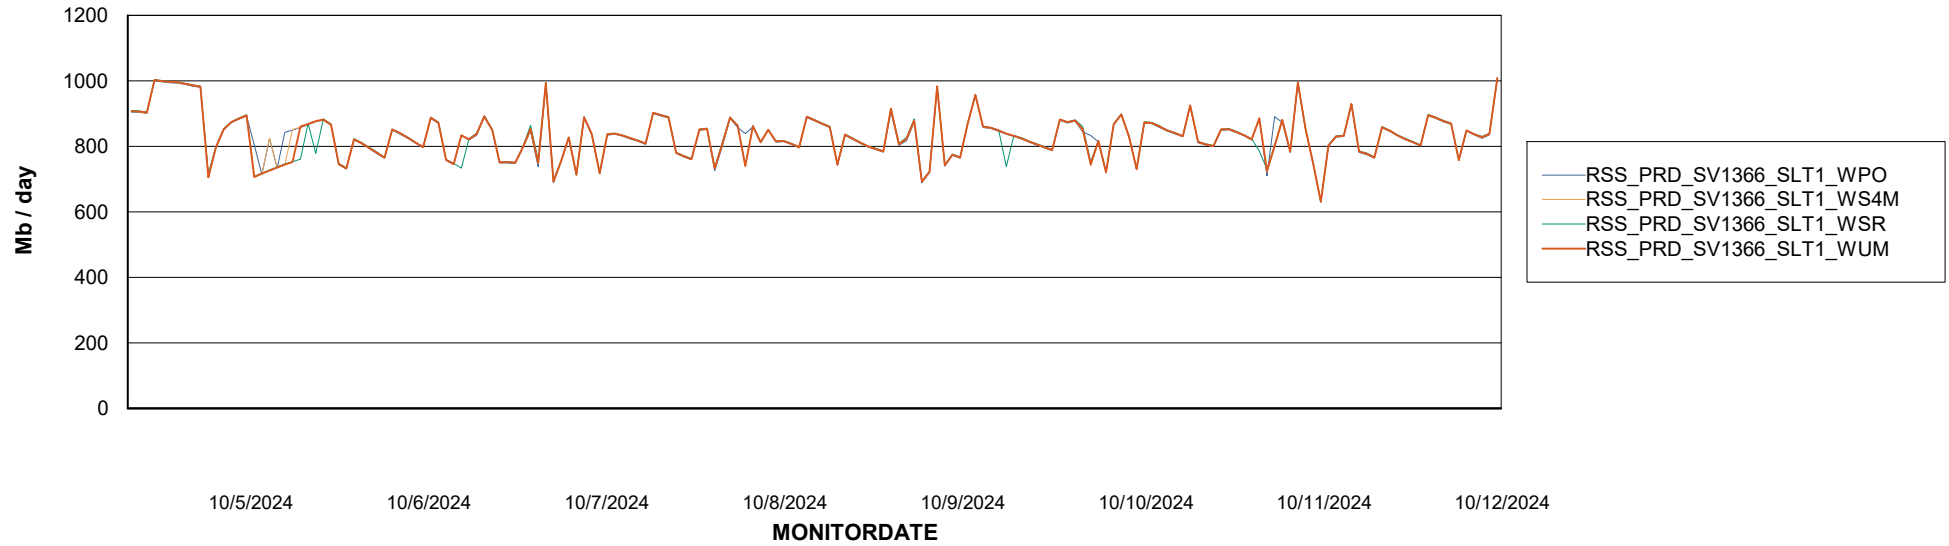

ABSSolute Web Component Services

Avg memory used per ABS Web component