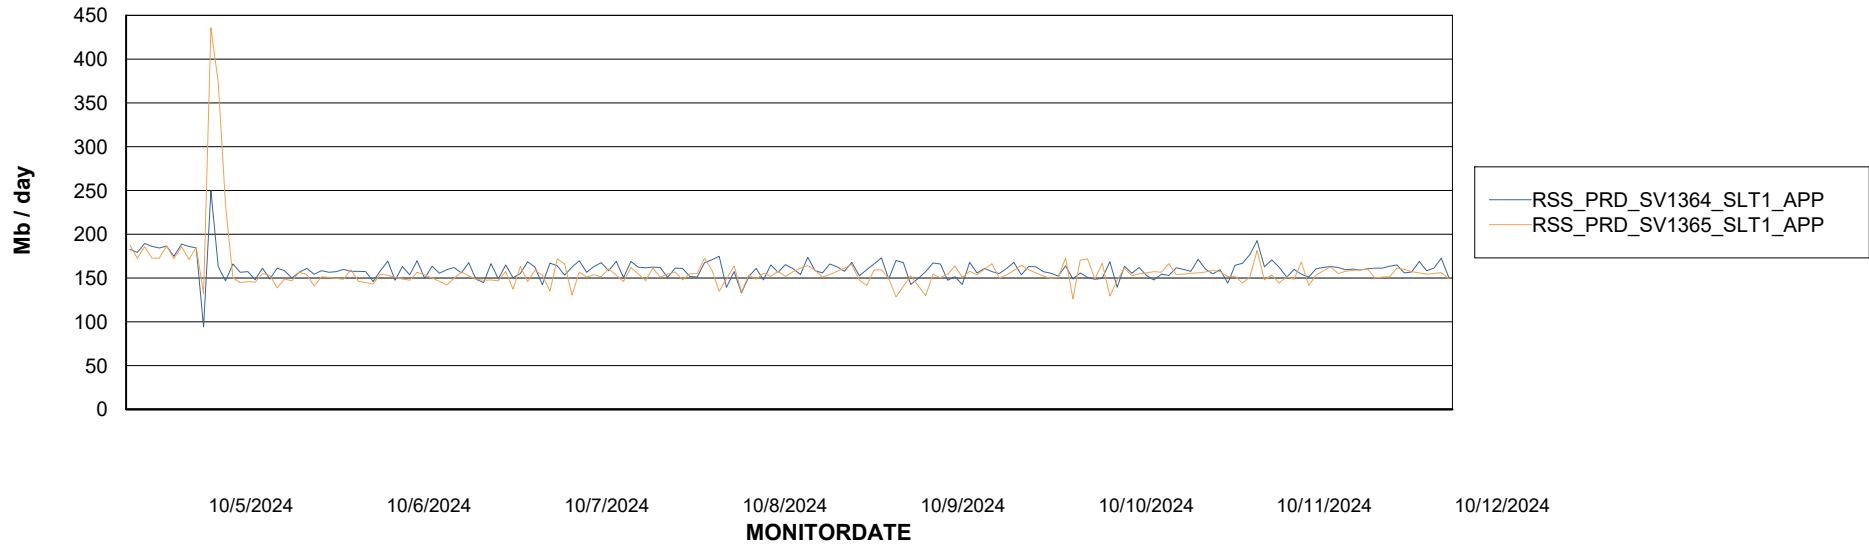

ABSSolute Application Server Services

Avg memory used per ABS Server Service