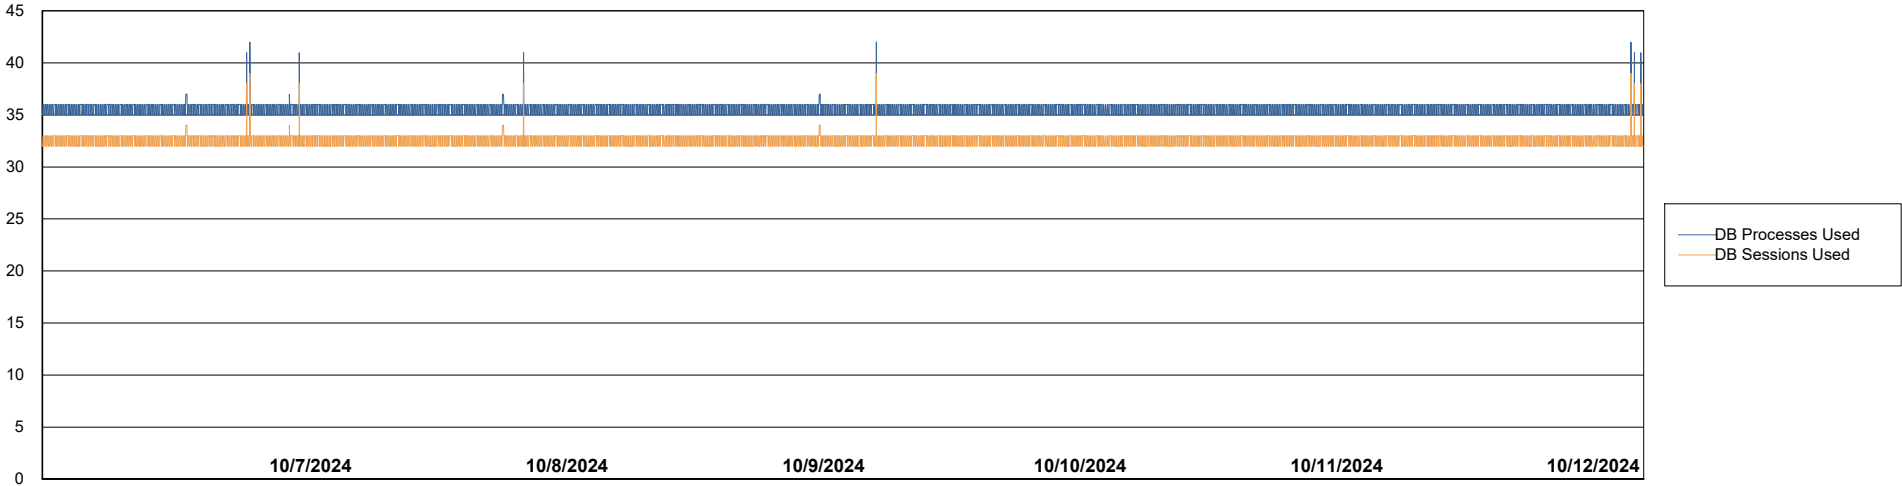

Weekly SLA Customer Report

Customer PHS_Production
Database ID 47

Database Performance PHS_PRD_GCAB992B_ABS1

Weekly SLA Customer Report

Customer PHS_Production
Database ID 47

Database Performance PHS_PRD_GCAB993B_HSBABS1

DB Processes Max 1,000

Weekly SLA Customer Report

Customer PHS_Production
 Database ID 47

DATABASE SIZE PHS_PRD_GCAB992B_ABS1

Database growth over last month

Database Tablespace PHS_PRD_GCAB992B_ABS1

Date	Tablespace Name	Filesize (Gb)	Usedsize (Gb)	Percentage free
10/12/2024	ABSDATA	144	117	19
	INDX	220	181	18
10/11/2024	ABSDATA	144	117	19
	INDX	220	181	18
10/10/2024	ABSDATA	144	117	19
	INDX	220	181	18
10/9/2024	ABSDATA	144	117	19
	INDX	220	181	18
10/8/2024	ABSDATA	144	117	19
	INDX	220	181	18
10/7/2024	ABSDATA	144	117	19
	INDX	220	181	18
10/6/2024	ABSDATA	144	117	19
	INDX	220	181	18