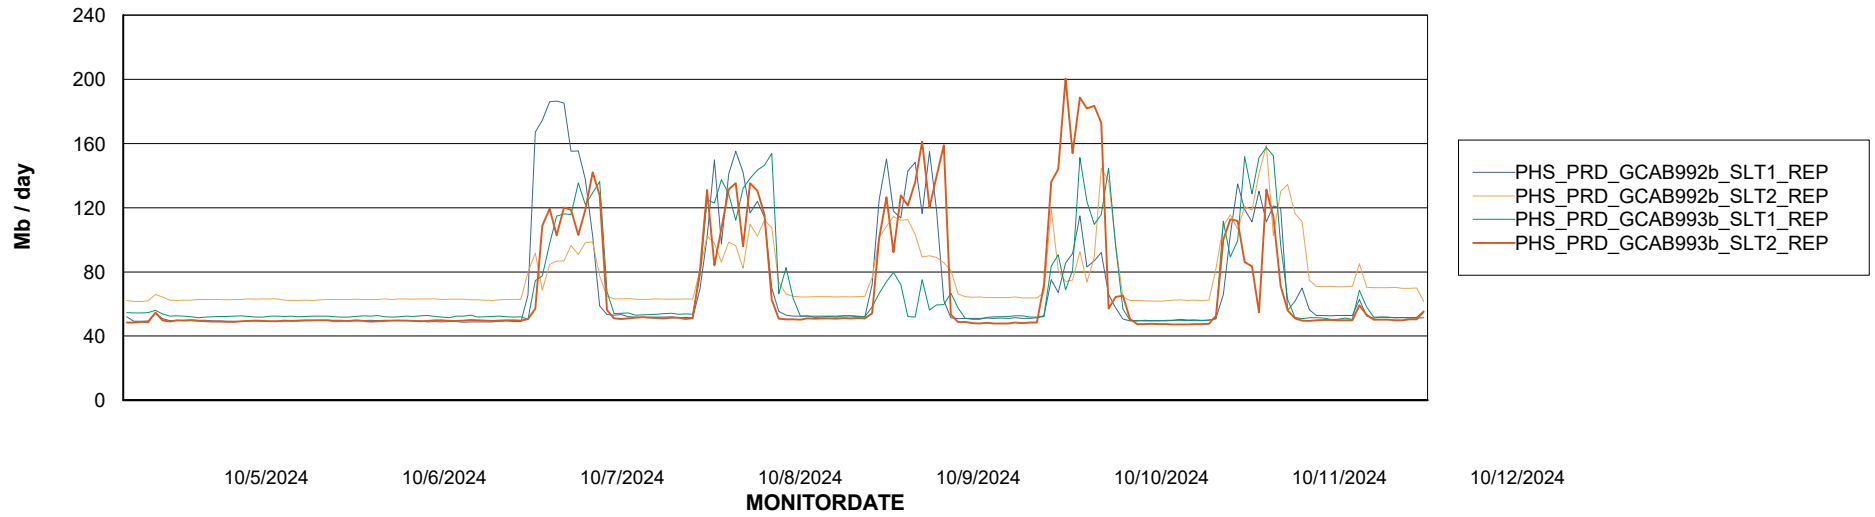

Avg memory used per ABS Server Service

Avg users per day per ABS server

Weekly SLA Customer Report

Customer PHS_Production
Database ID 47

ABSSolute Application ReportServer Services

Avg memory used per ReportServer Service