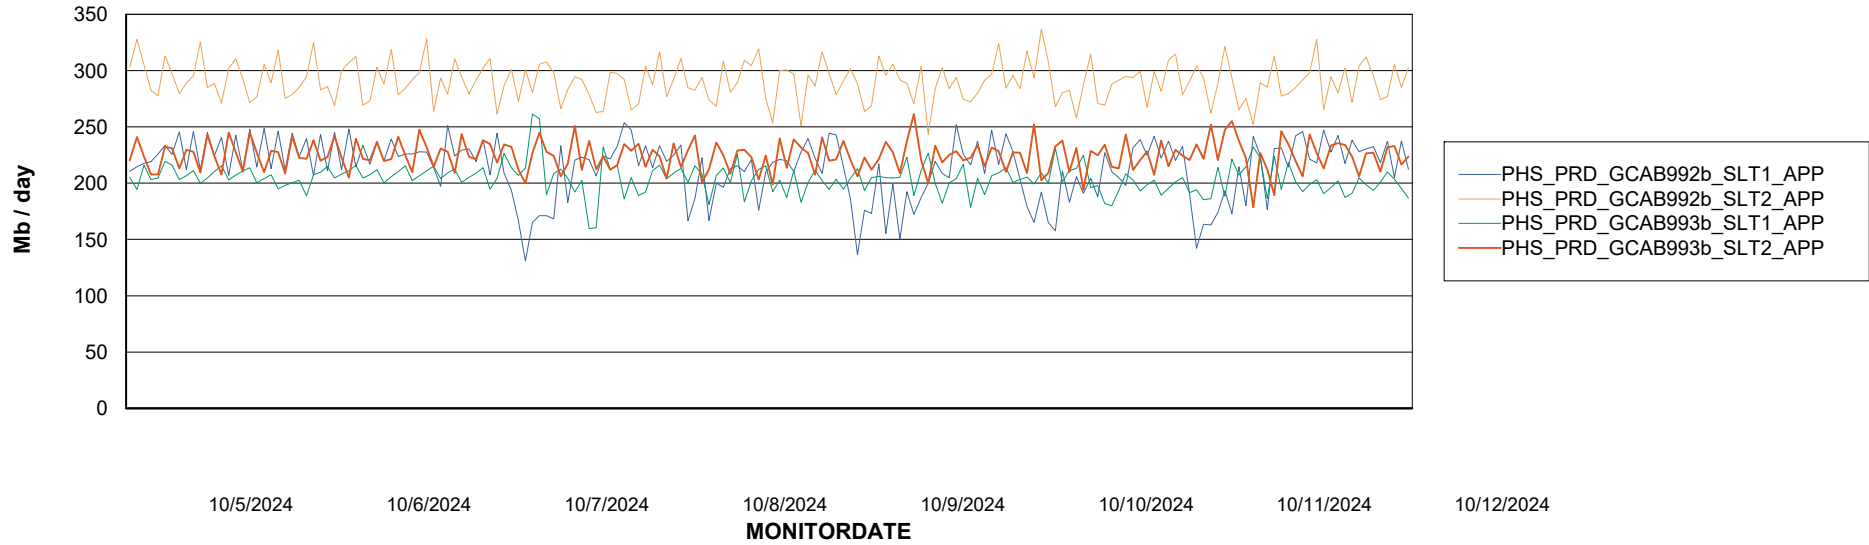

ABSSolute Application Server Services

Avg memory used per ABS Server Service