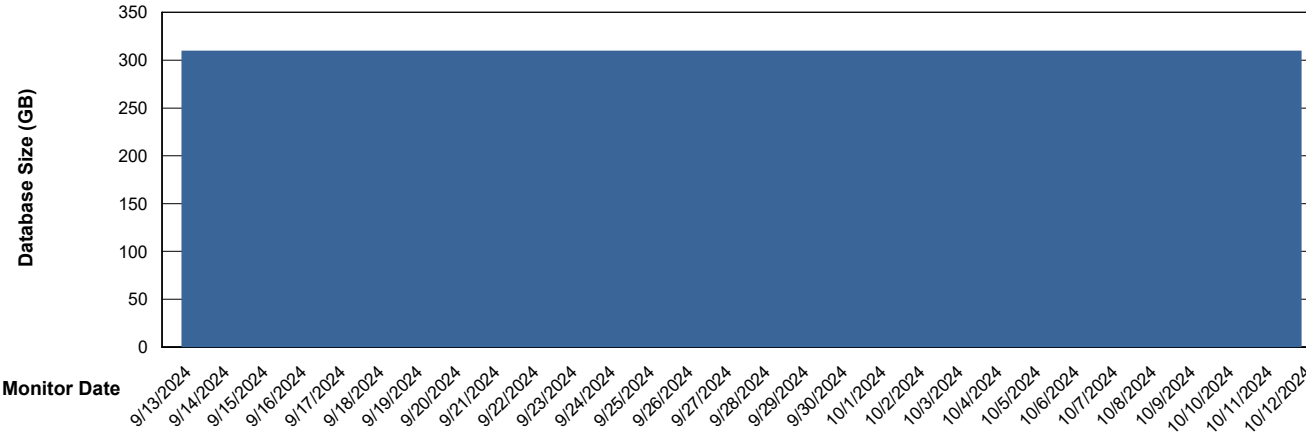

DB Processes Max 1,000

Weekly SLA Customer Report

Customer PHS_Production
 Database ID 47

DATABASE SIZE PHS_PRD_GCAB992B_ABS1

Database growth over last month

Database Tablespace PHS_PRD_GCAB992B_ABS1

Date	Tablespace Name	Filesize (Gb)	Usedsize (Gb)	Percentage free
10/12/2024	ABSDATA	144	117	19
	INDX	220	181	18
10/11/2024	ABSDATA	144	117	19
	INDX	220	181	18
10/10/2024	ABSDATA	144	117	19
	INDX	220	181	18
10/9/2024	ABSDATA	144	117	19
	INDX	220	181	18
10/8/2024	ABSDATA	144	117	19
	INDX	220	181	18
10/7/2024	ABSDATA	144	117	19
	INDX	220	181	18
10/6/2024	ABSDATA	144	117	19
	INDX	220	181	18

Weekly SLA Customer Report

Customer PHS_Production
Database ID 47

Standby Database Health PHS_Production

Recovery lag for last 7 days

Weekly SLA Customer Report

Customer PHS_Production
Database ID 47

ABSSolute Application Server Services