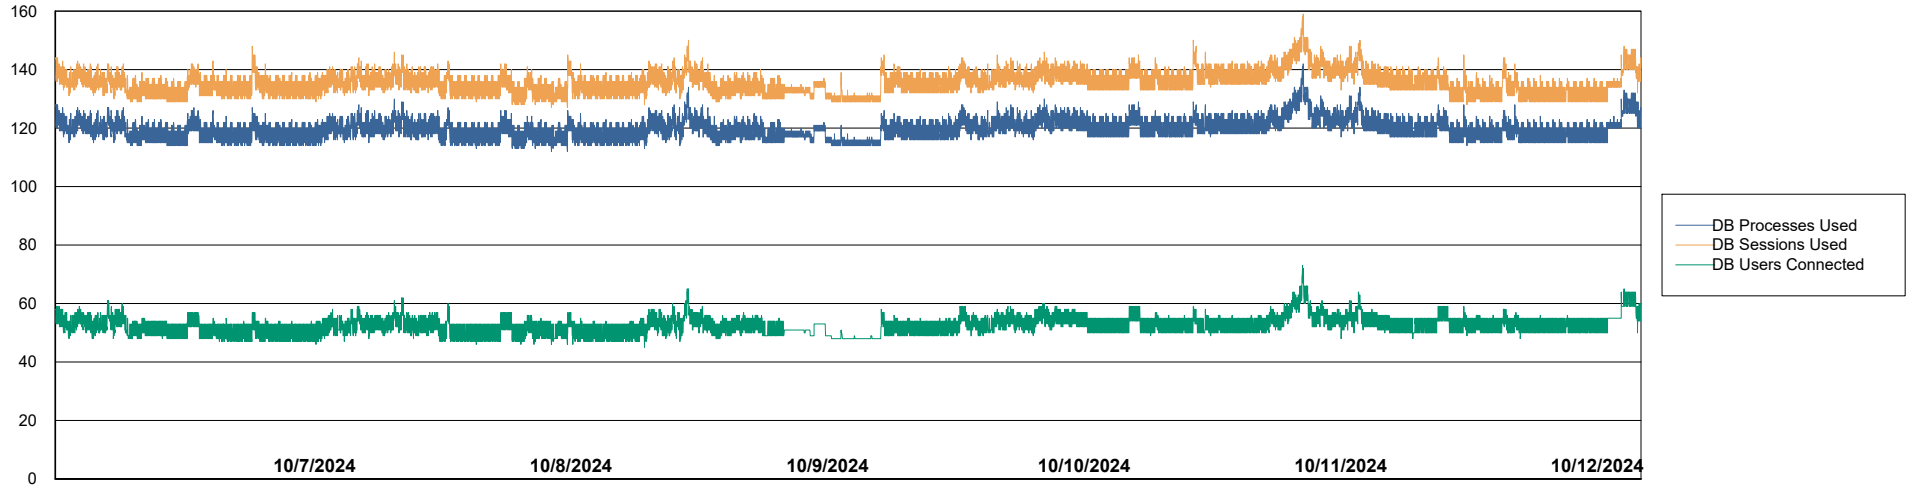

Database Performance PHS_PRD_GCAB992B_ABS1