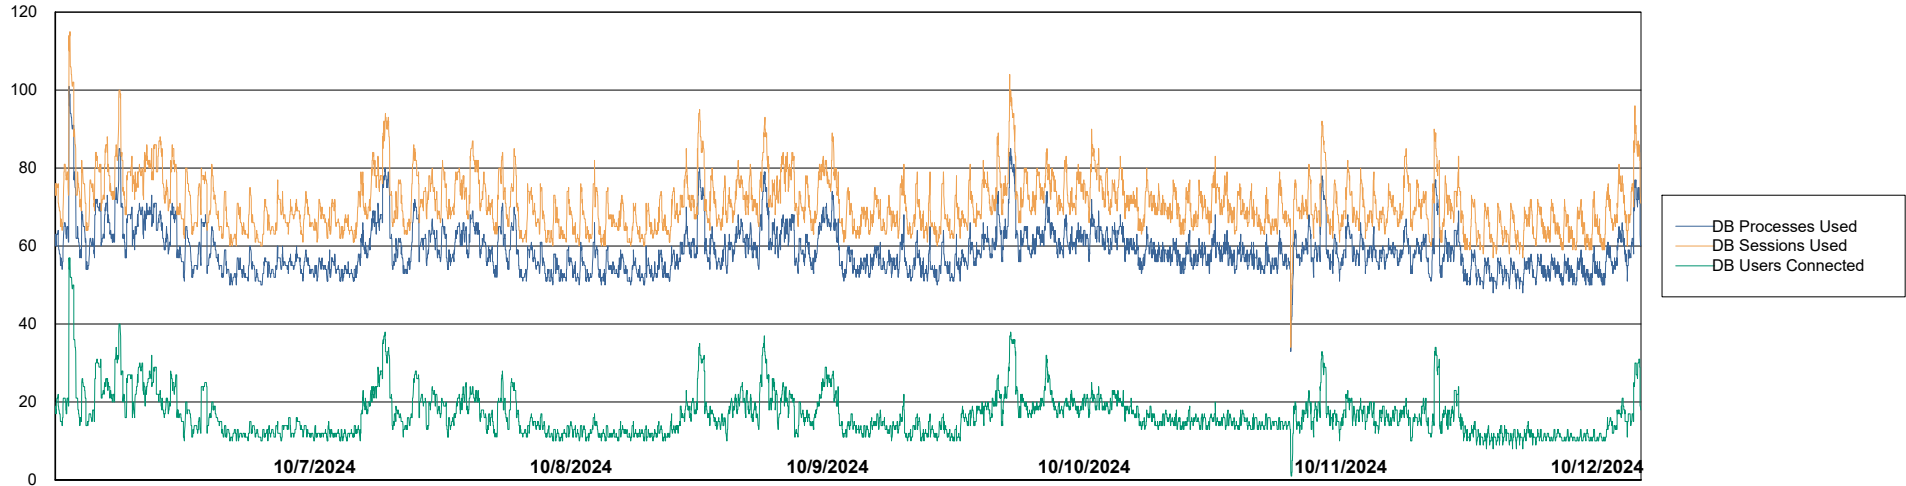

Database Performance NOA_PRD_NOVOBI_ABS1