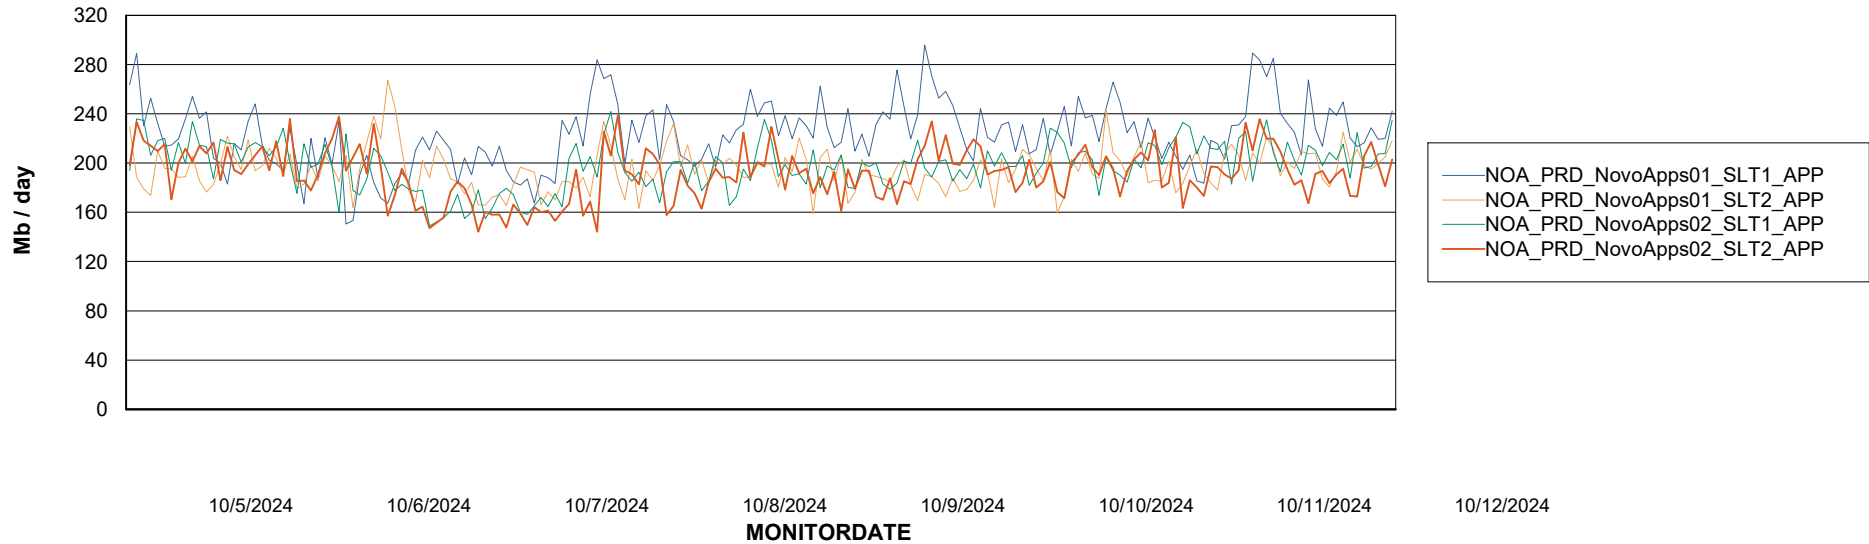

ABSSolute Application Server Services

Avg memory used per ABS Server Service