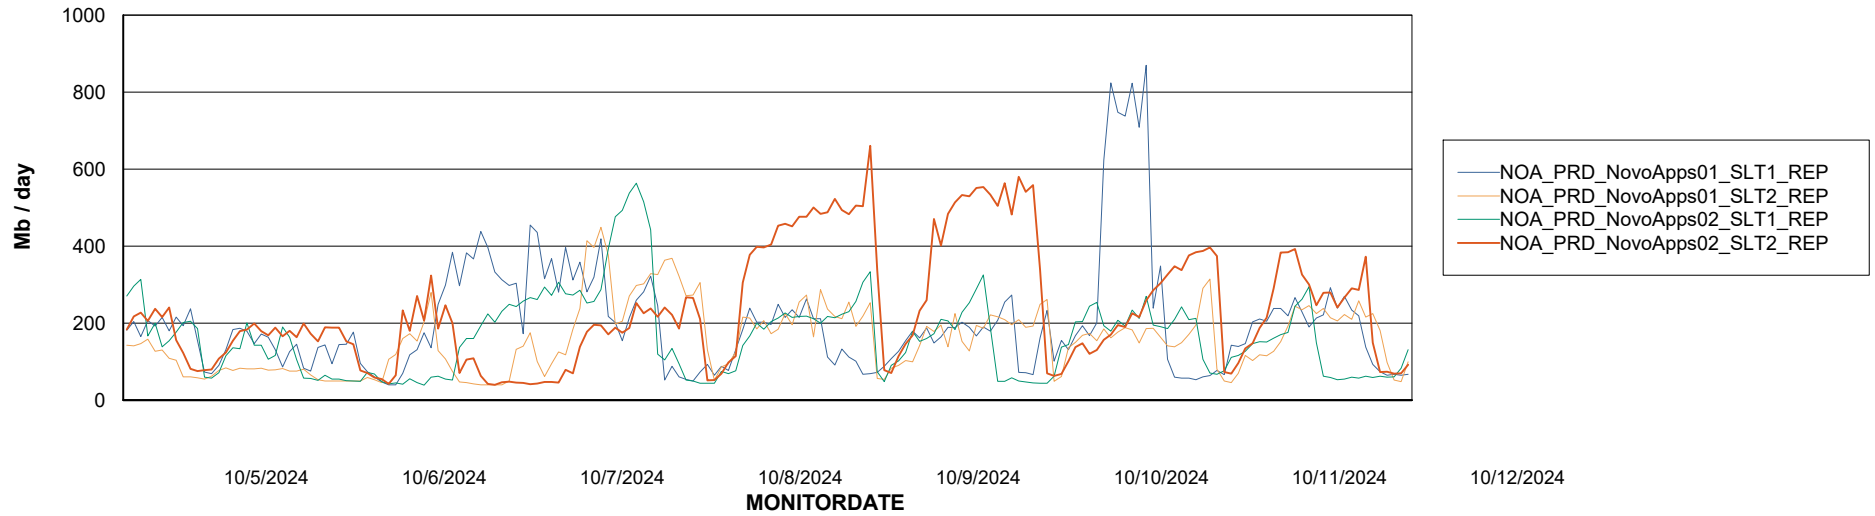

ABSSolute Application ReportServer Services

Avg memory used per ReportServer Service