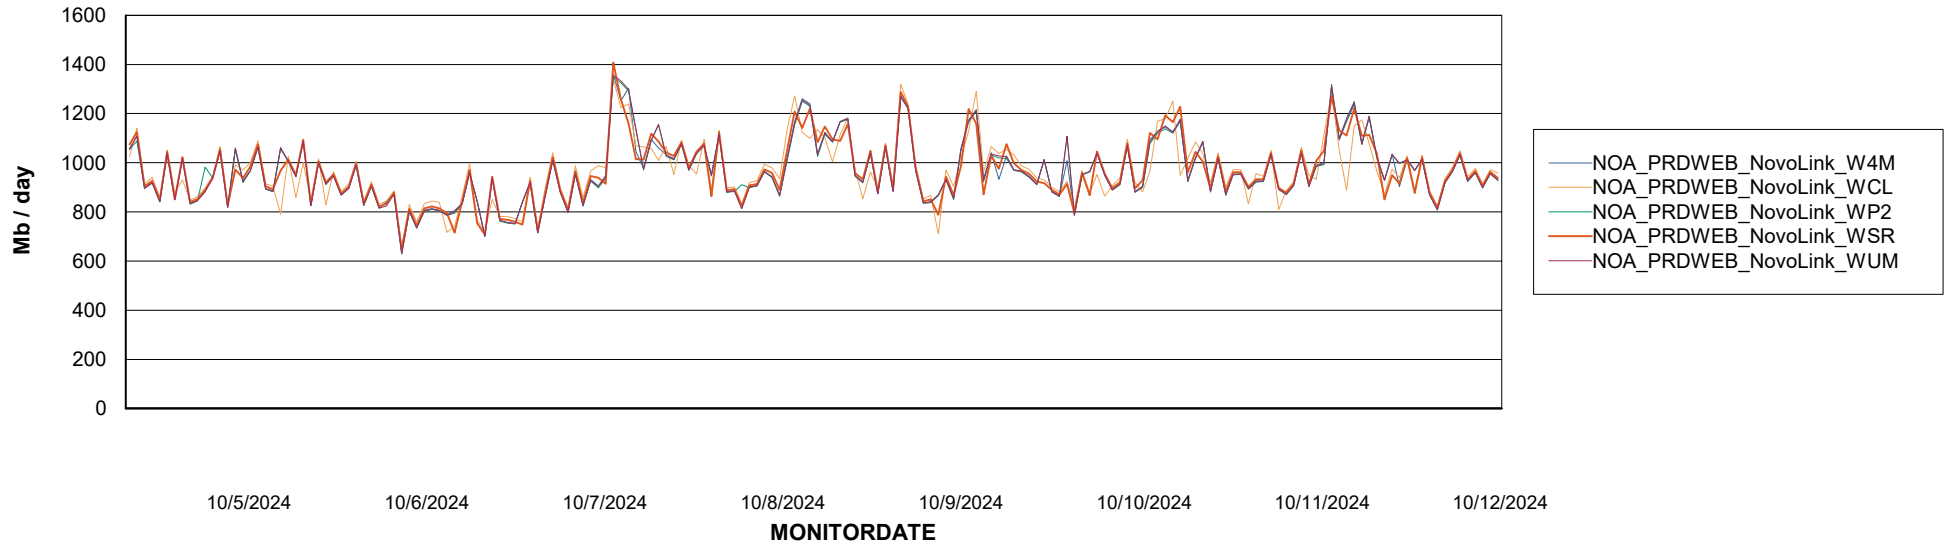

ABSolute Web Component Services

Avg memory used per ABS Web component