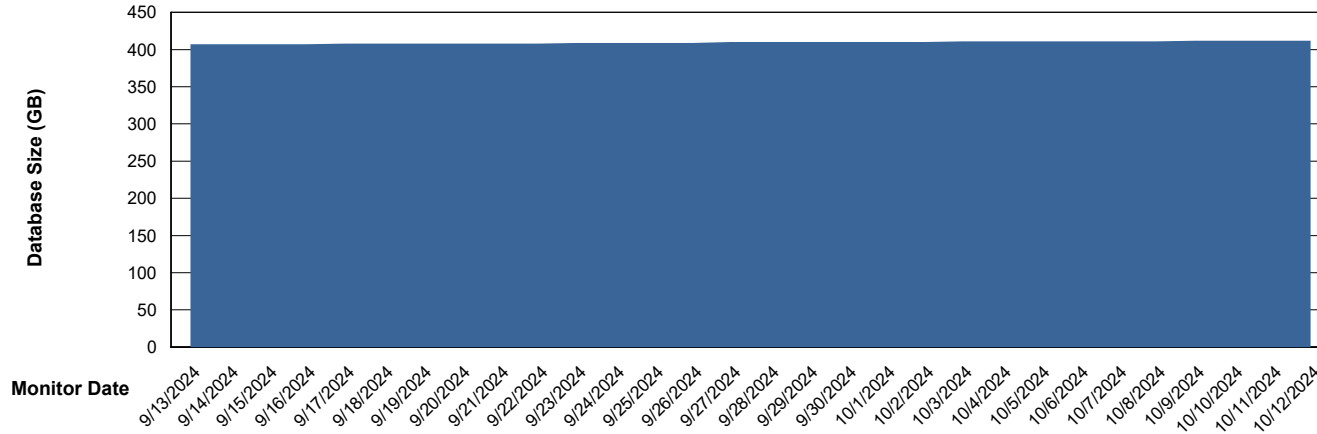

DATABASE SIZE NOA_PRD_NovoABS01_ABS1

Database growth over last month