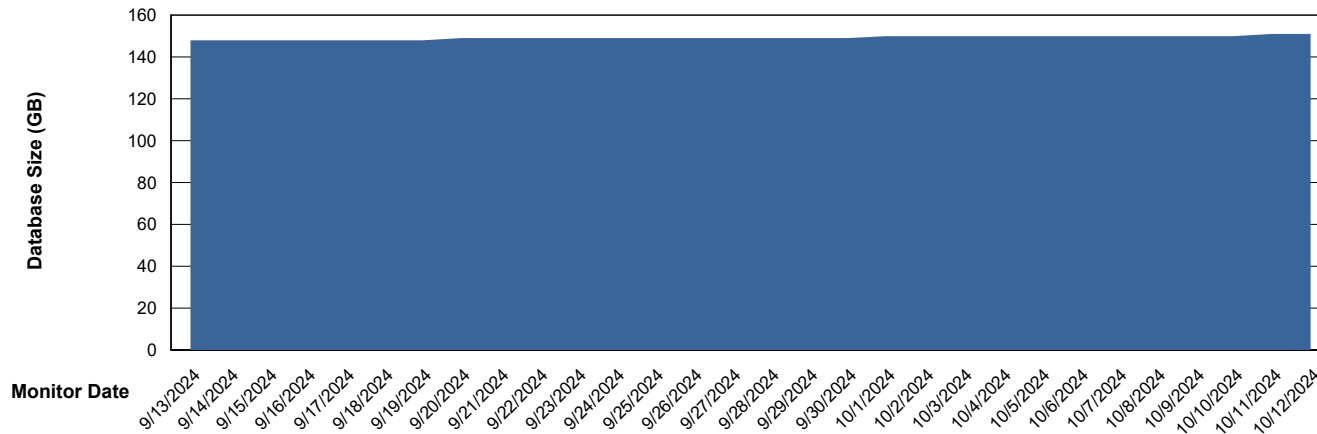

DATABASE SIZE NOA_PRD_NOVOBI_ABS1

Database growth over last month