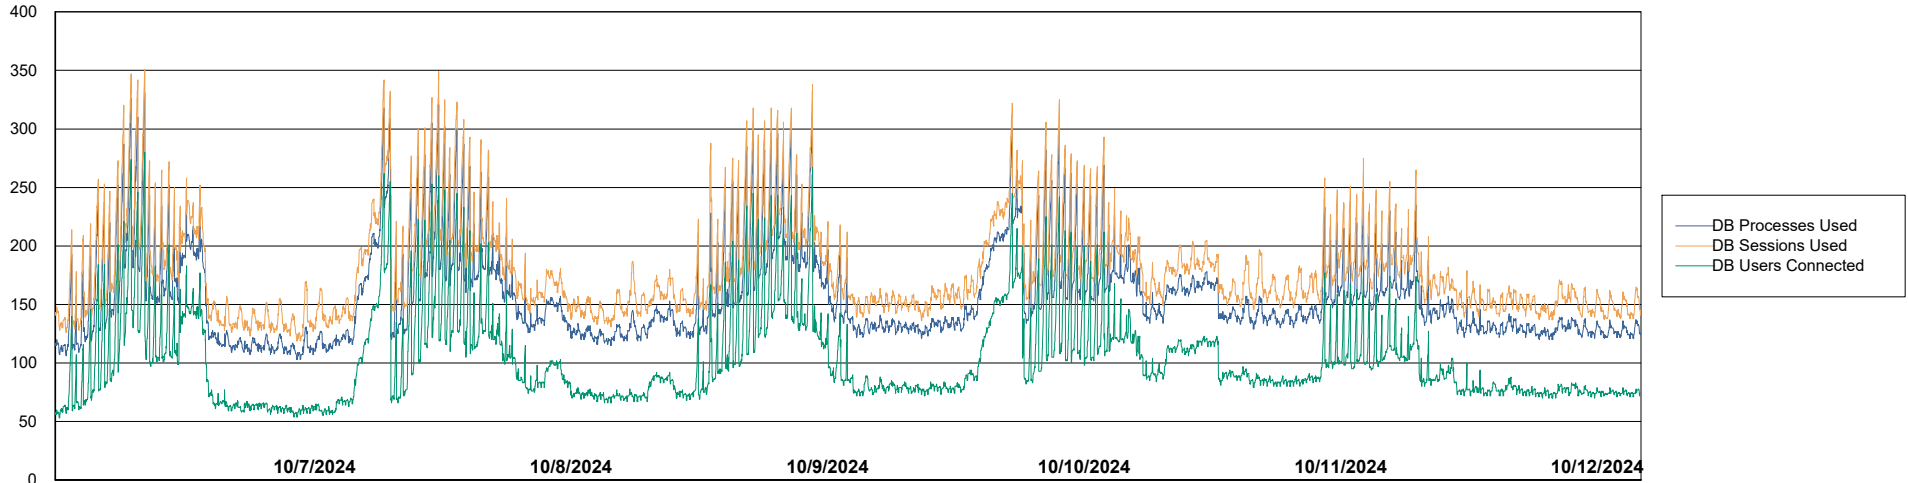

Weekly SLA Customer Report

Customer NIX_Production
Database ID 51

Database Performance NIX_PRD_ABSBI_ABS1

Weekly SLA Customer Report

Customer NIX_Production
Database ID 51

Database Performance NIX_PRD_ABSD01_ABS1