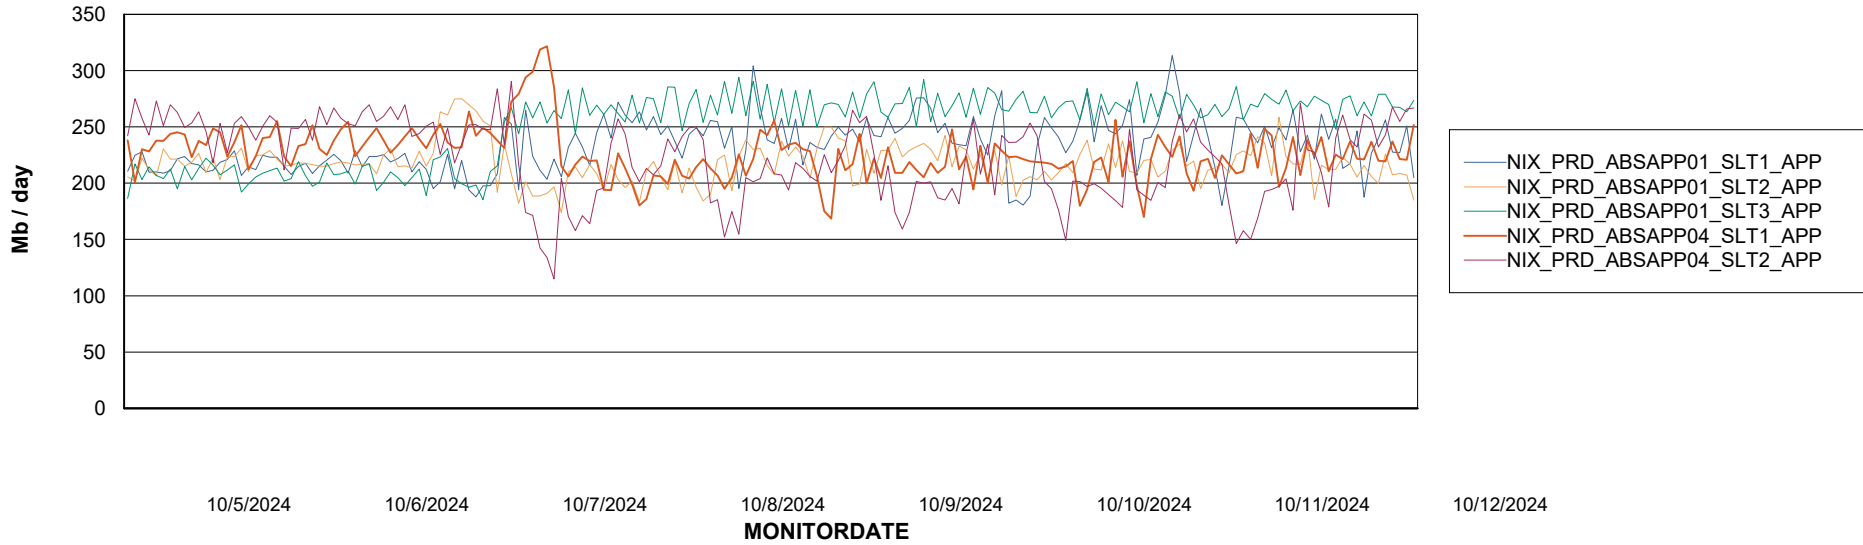

ABSSolute Application Server Services

Avg memory used per ABS Server Service