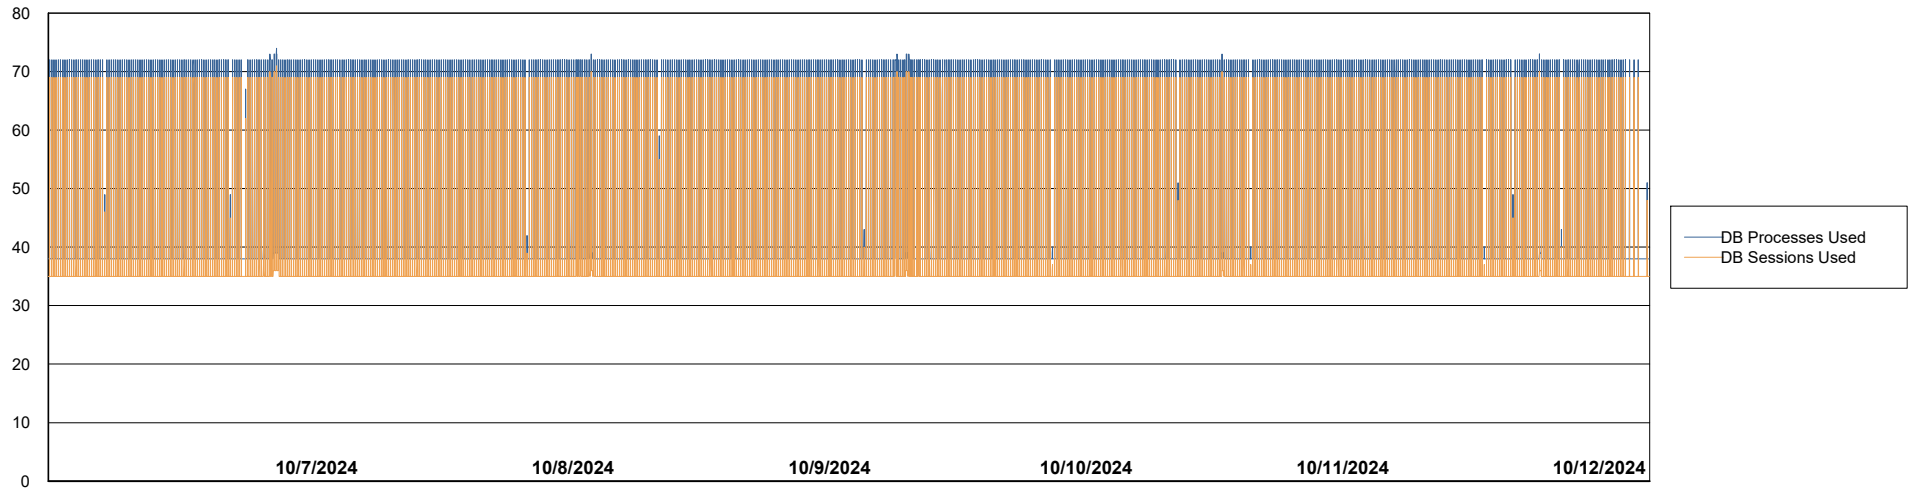

Database Performance NIX_PRD_ABSD02_HSBABS1

DB Processes Max 300