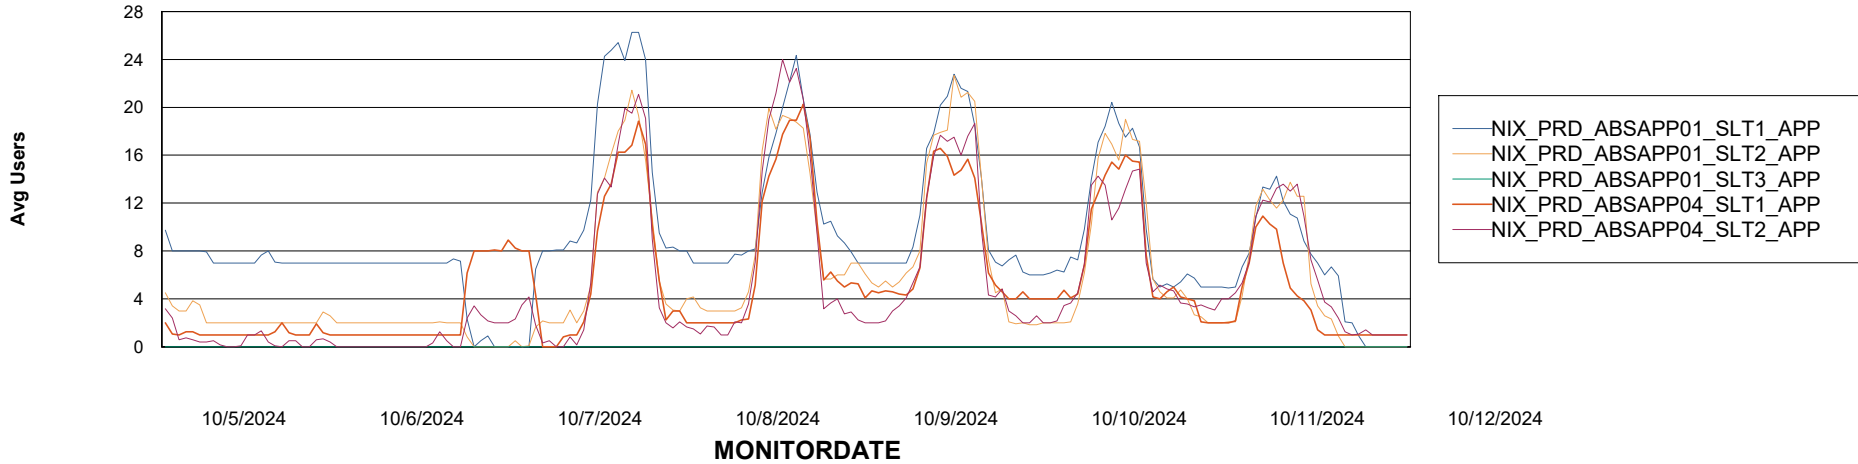

Avg users per day per ABS server