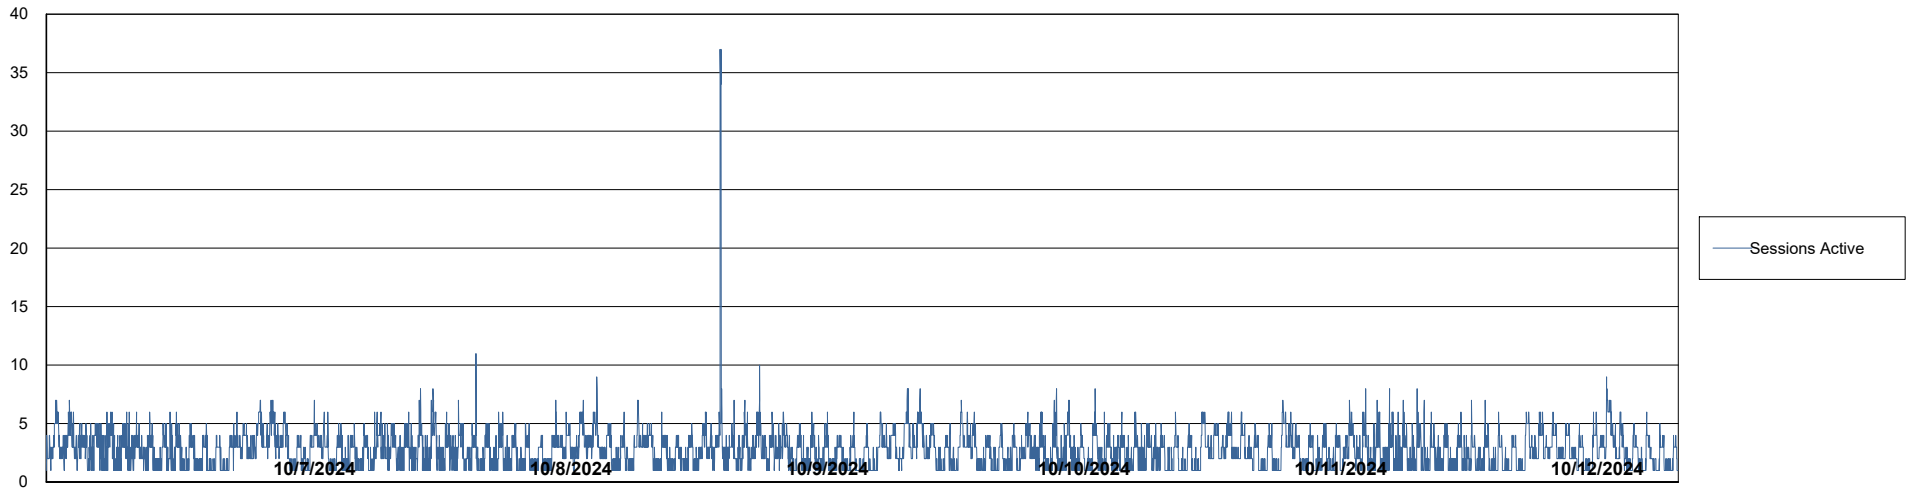

Weekly SLA Customer Report

Customer NIX_Production
Database ID 51

Database Performance NIX_PRD_ABSBI_ABS1

Weekly SLA Customer Report

Customer NIX_Production
Database ID 51

Database Performance NIX_PRD_ABSD01_ABS1