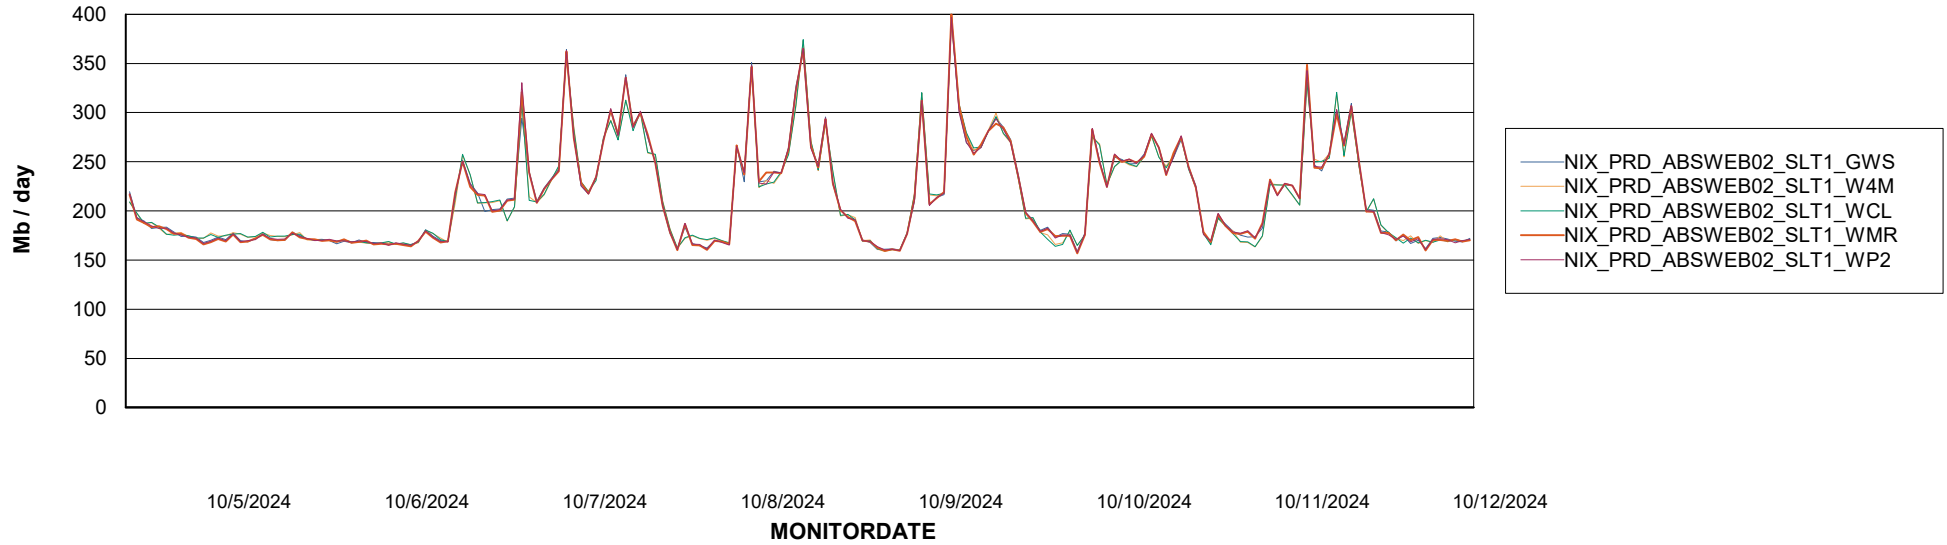

ABSSolute Web Component Services

Avg memory used per ABS Web component