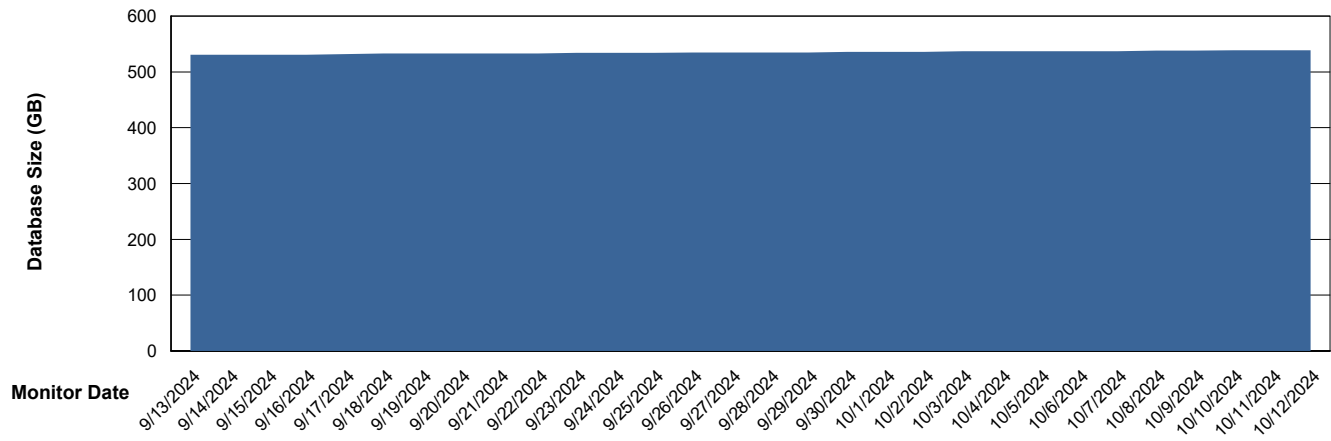

DATABASE SIZE NIX_PRD_ABSDB01_ABS1

Database growth over last month