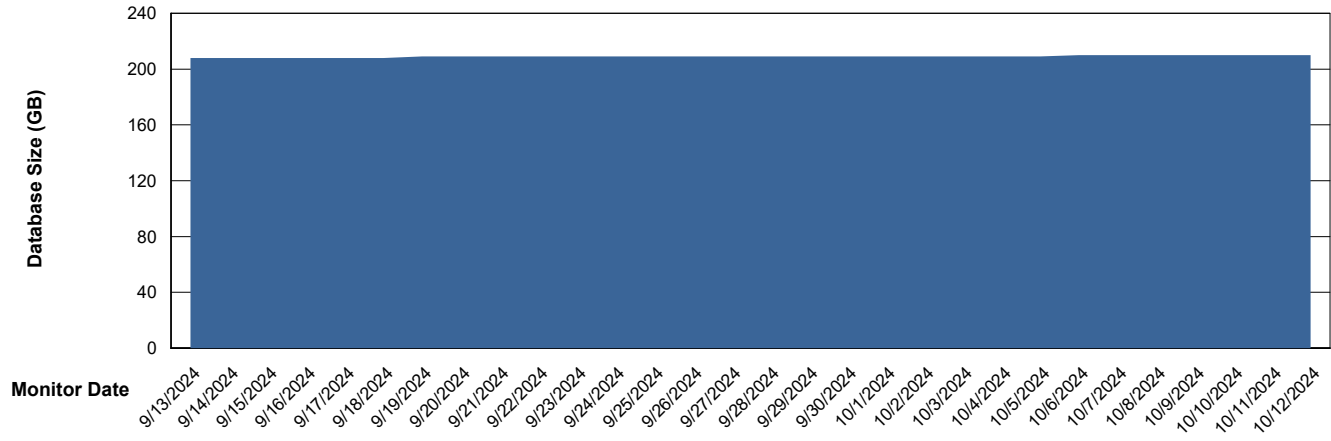

DATABASE SIZE NIX_PRD_ABSBI_ABS1

Database growth over last month