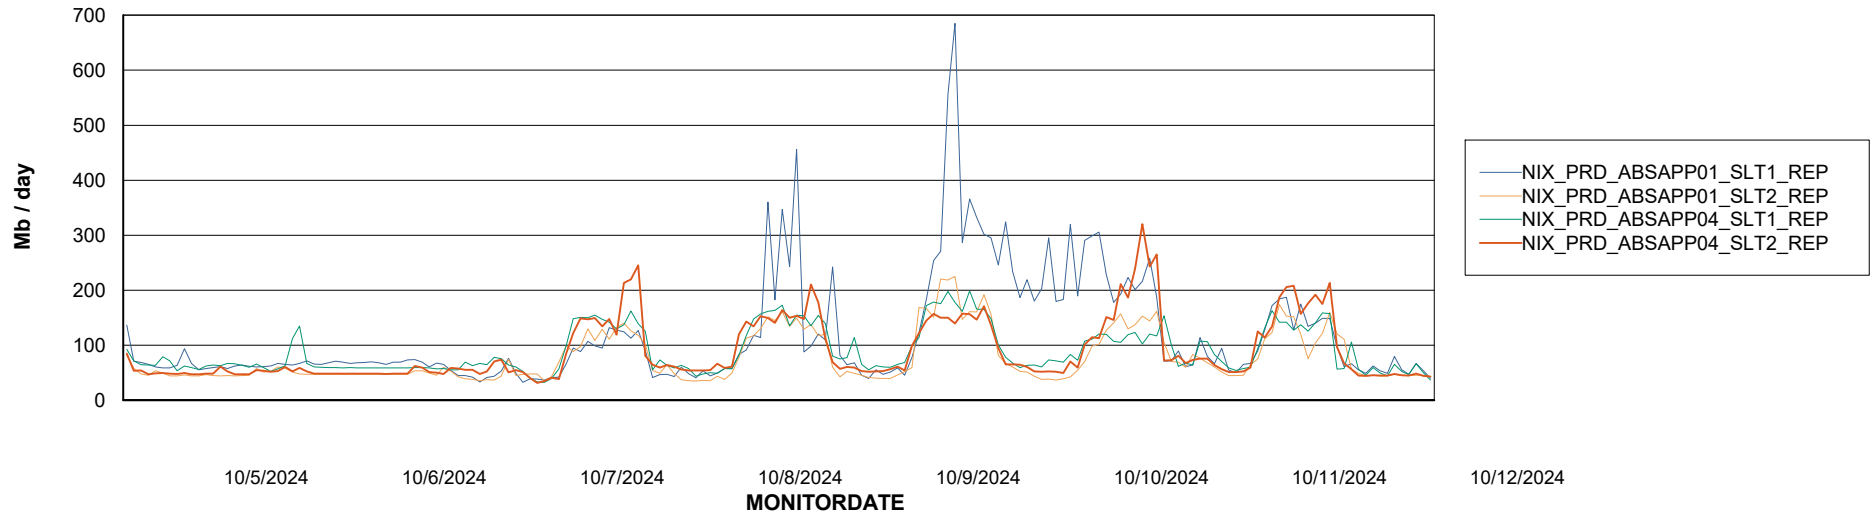

Avg memory used per ABS Server Service

Avg users per day per ABS server

Weekly SLA Customer Report

Customer NIX_Production
Database ID 51

ABSSolute Application ReportServer Services

Avg memory used per ReportServer Service