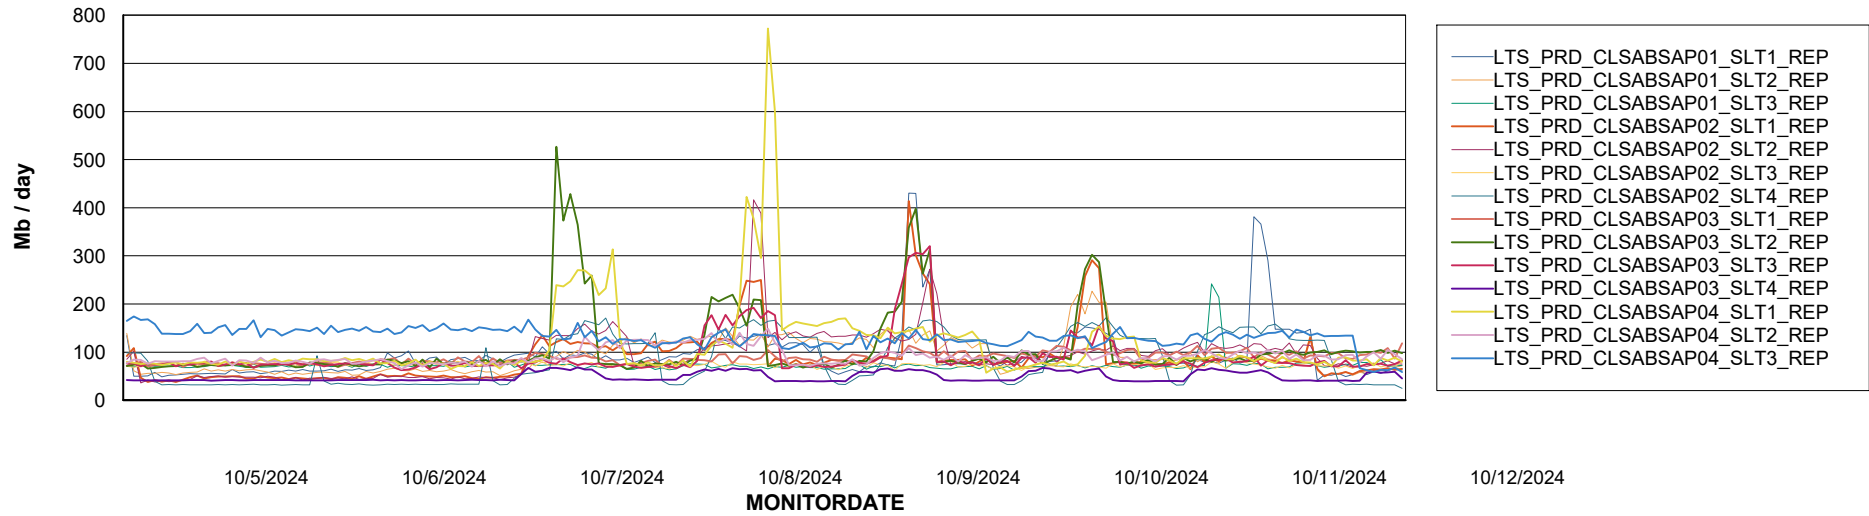

ABSSolute Application ReportServer Services

Avg memory used per ReportServer Service