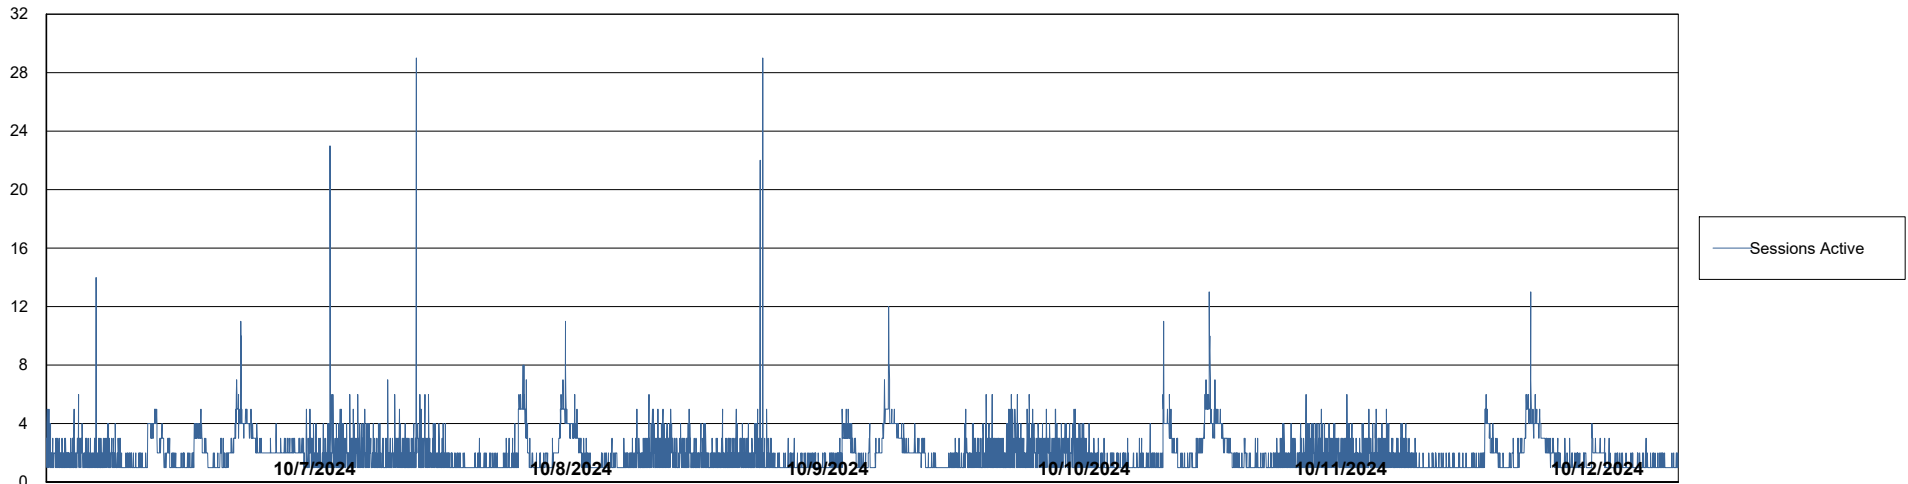

Weekly SLA Customer Report

Customer LTS(CleanLease)_Production
Database ID 126

Database Performance LTS_PRD_CLSABSBI01_ABS1

Weekly SLA Customer Report

Customer LTS(CleanLease)_Production
Database ID 126

Database Performance LTS_PRD_CLSABSD01_ABS1