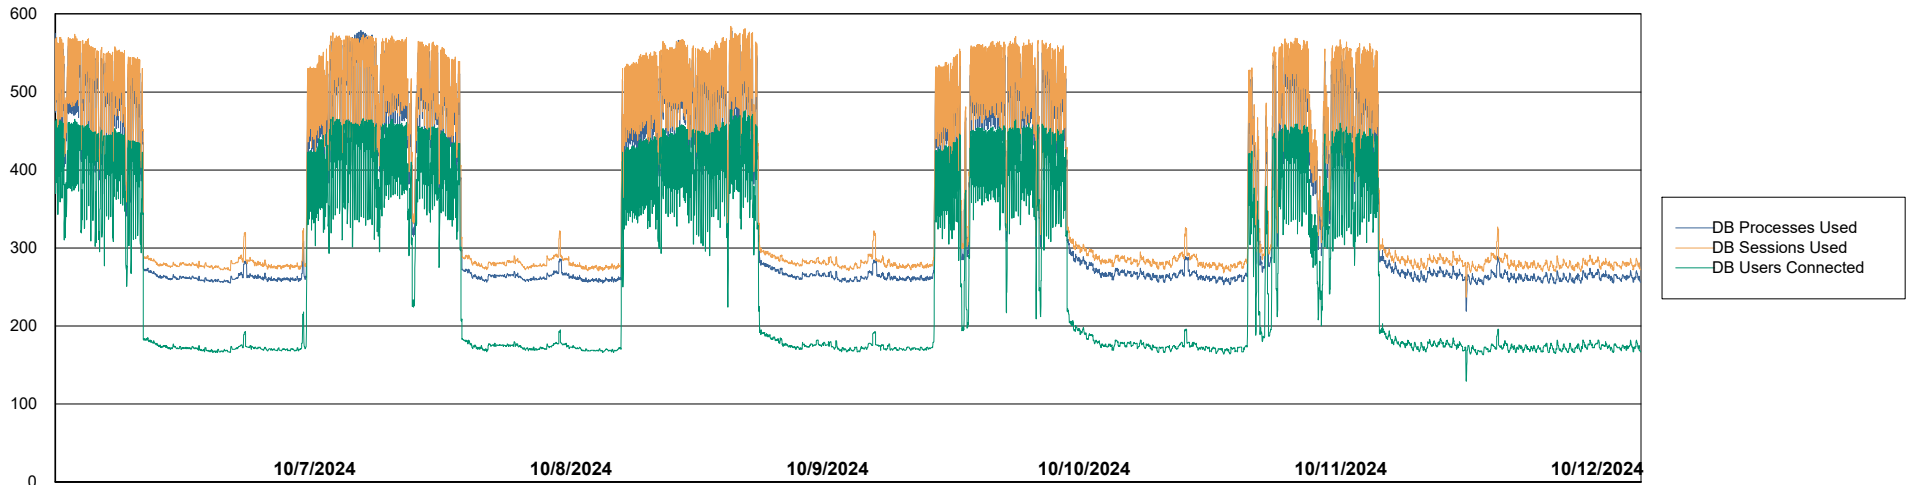

Weekly SLA Customer Report

Customer LTS(CleanLease)_Production
Database ID 126

Database Performance LTS_PRD_CLSABSBI01_ABS1

Weekly SLA Customer Report

Customer LTS(CleanLease)_Production
Database ID 126

Database Performance LTS_PRD_CLSABSD01_ABS1