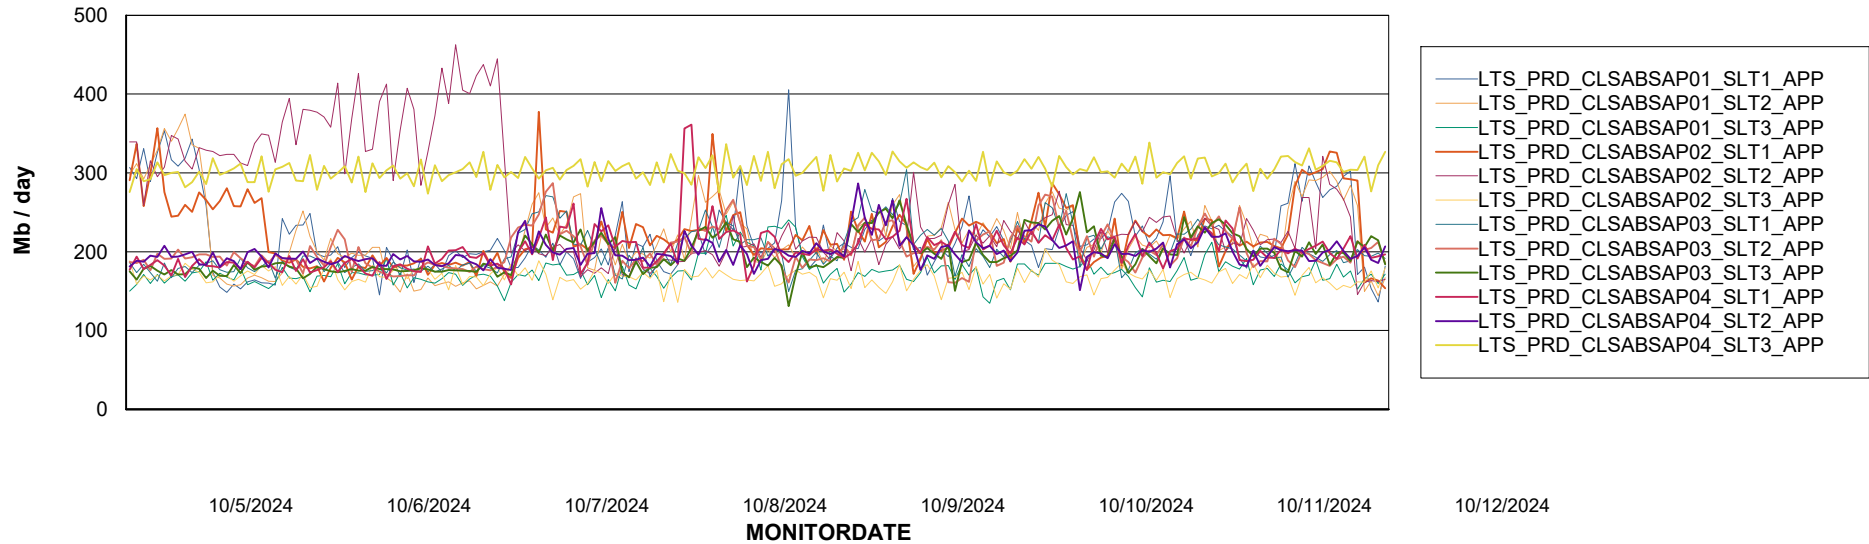

ABSSolute Application Server Services

Avg memory used per ABS Server Service