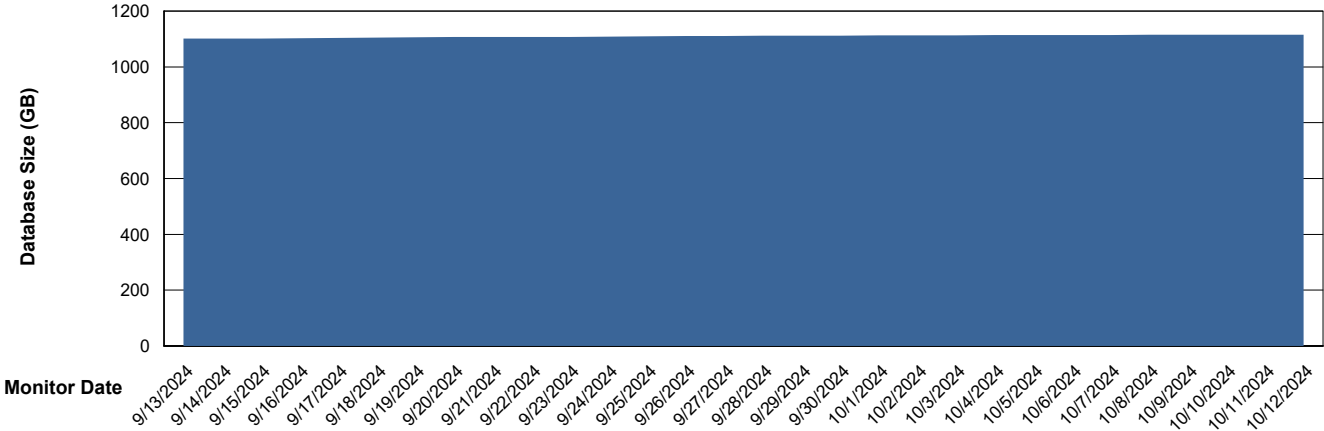

Customer LTS(CleanLease)_Production
Database ID 126

DATABASE SIZE LTS_PRD_CLSABSBI01_ABS1

Database growth over last month

DATABASE SIZE LTS_PRD_CLSABSDB01_ABS1

Database growth over last month

Weekly SLA Customer Report