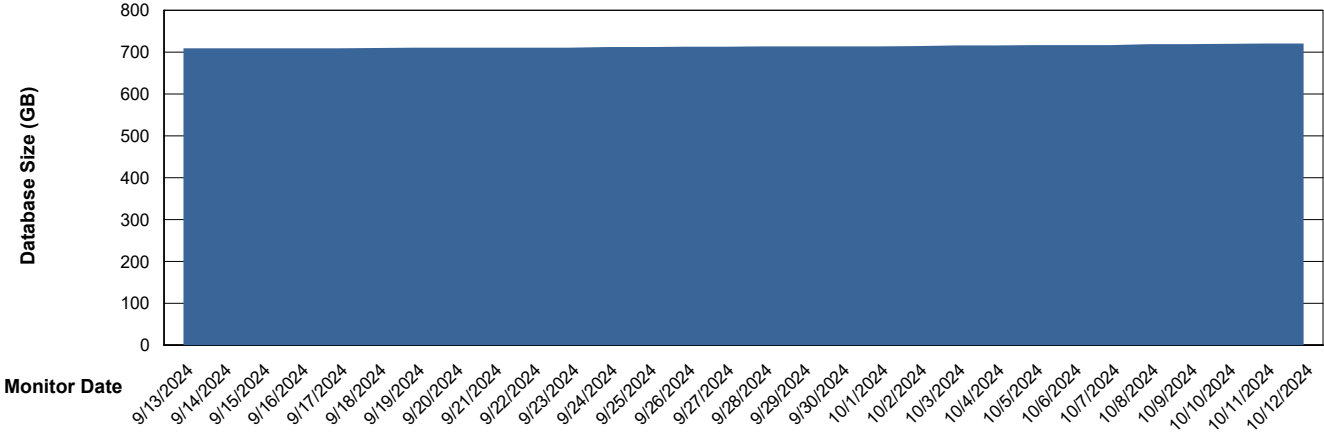

DATABASE SIZE LTS_PRD_CLSABSBI01_ABS1

Database growth over last month