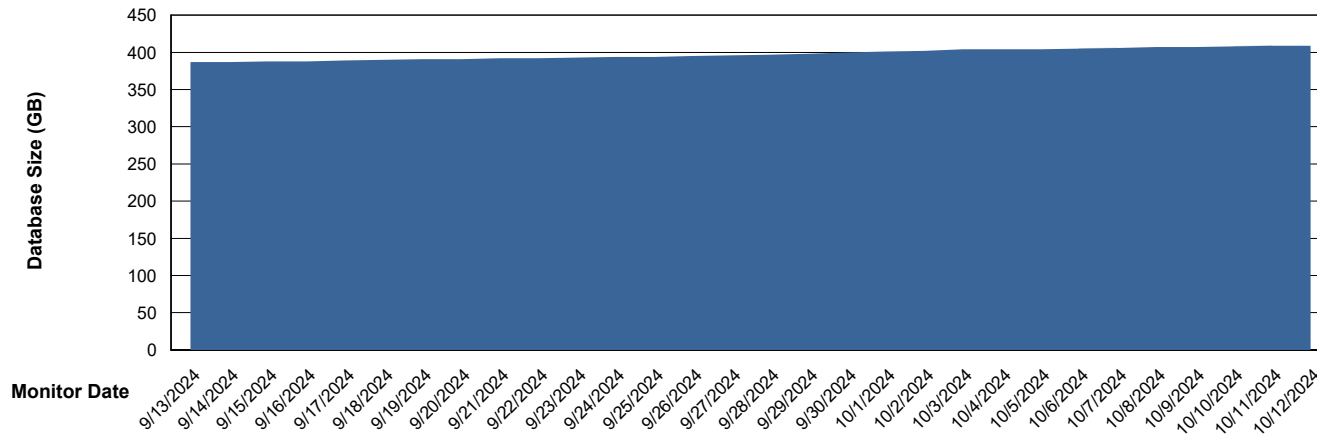

Customer KLH_Production (24/7)
Database ID 139

DATABASE SIZE KLH_PRD_SRSBIDB01_ABS1

Database growth over last month

DATABASE SIZE KLH_PRD_SRSDB01_ABS1

Database growth over last month

Weekly SLA Customer Report