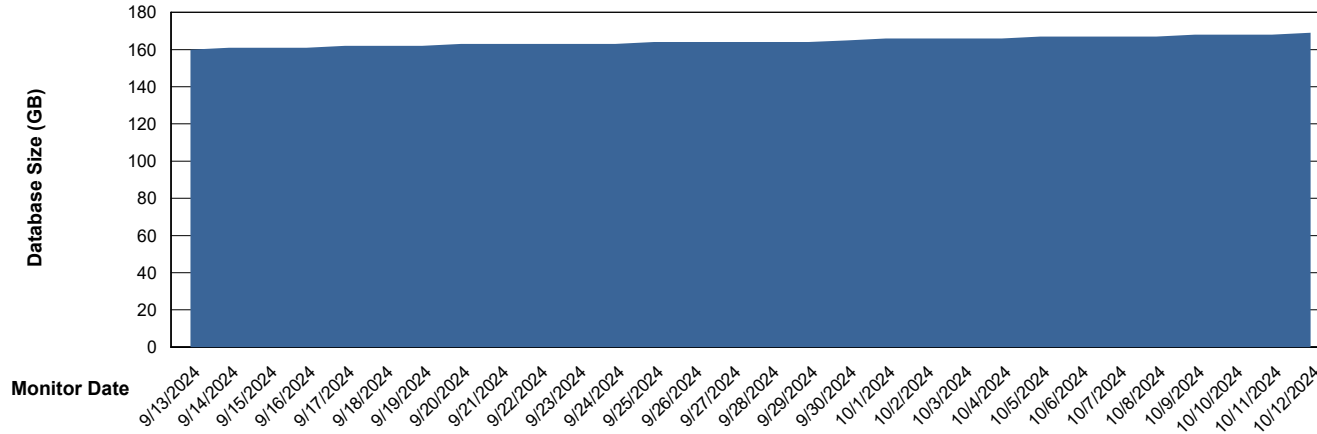

DATABASE SIZE KLH_PRD_SRSBIDB01_ABS1

Database growth over last month