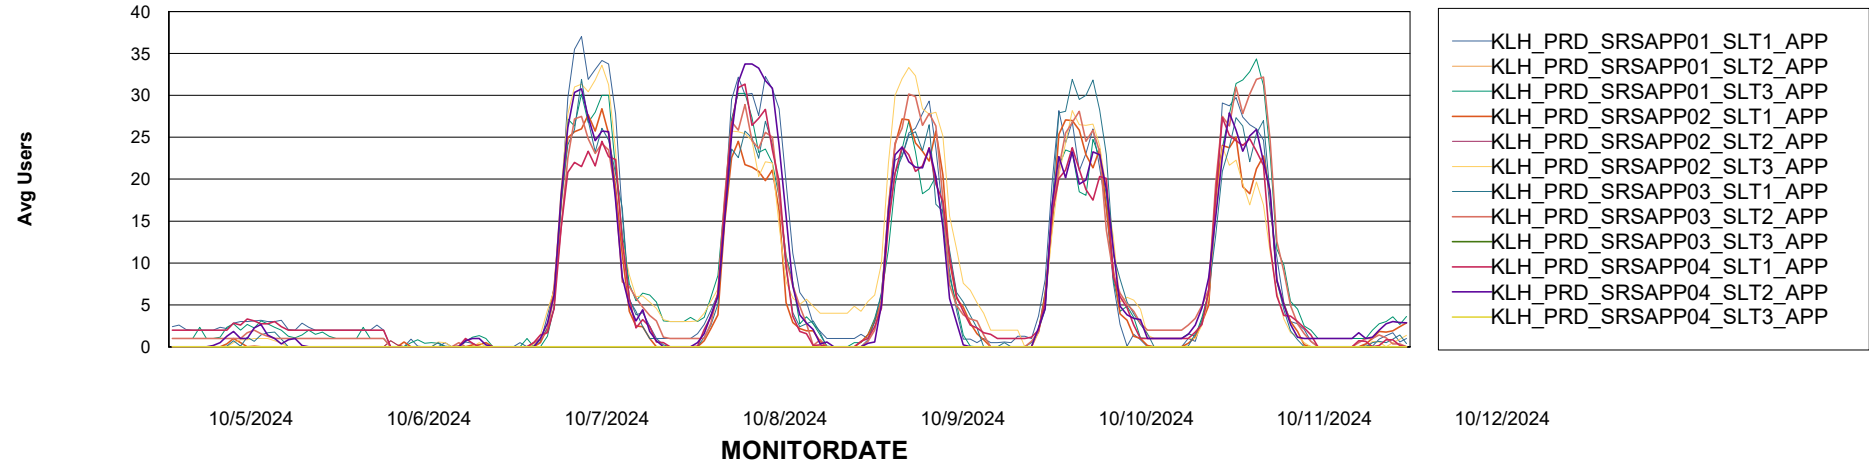

Weekly SLA Customer Report

Customer KLH_Production (24/7)
Database ID 139

ABSSolute Application Server Services

Avg memory used per ABS Server Service

Avg users per day per ABS server

Weekly SLA Customer Report