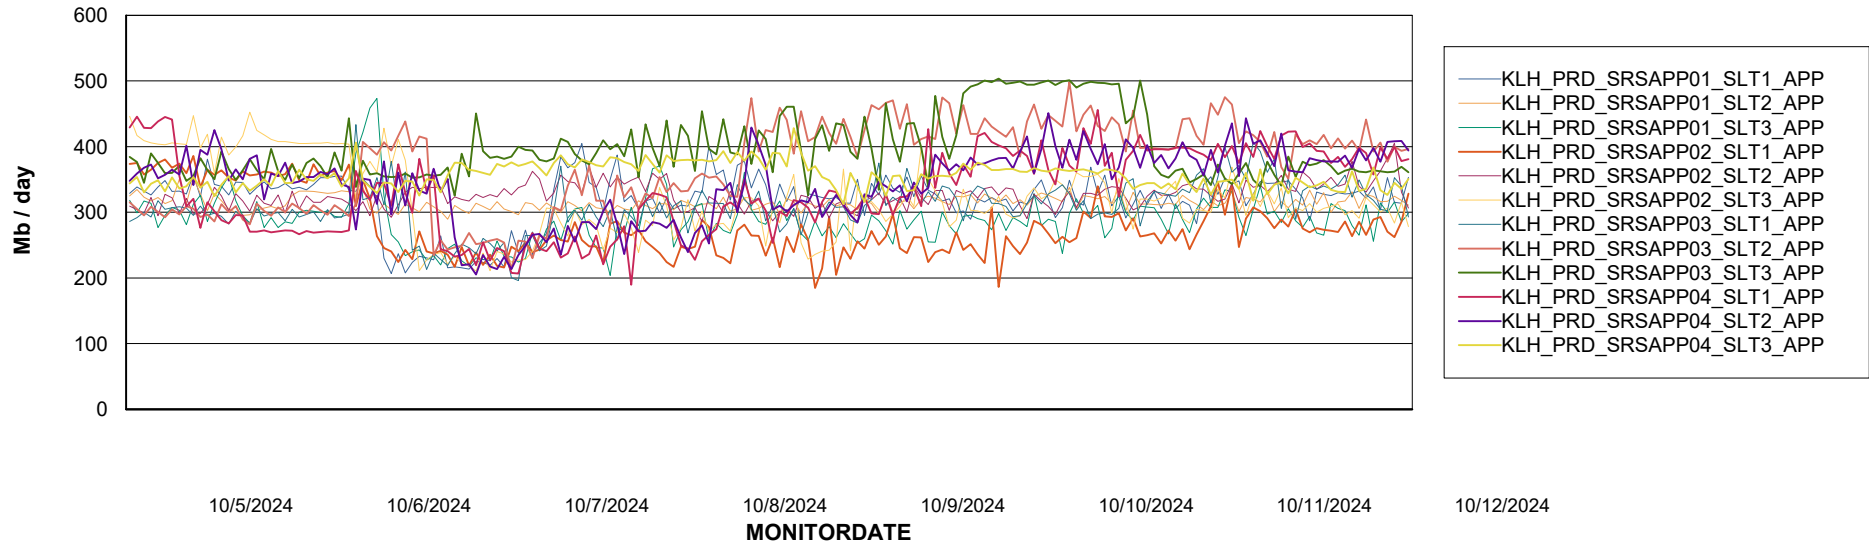

ABSSolute Application Server Services

Avg memory used per ABS Server Service