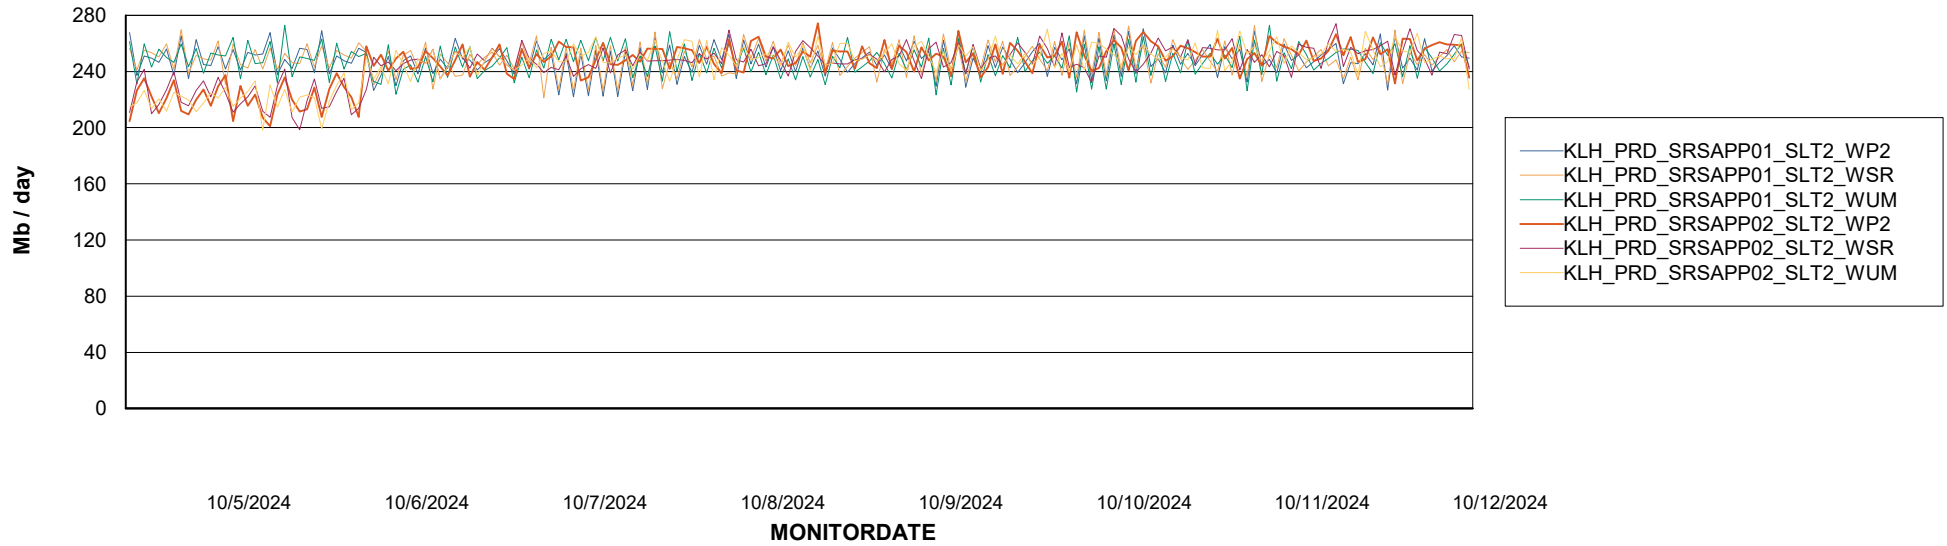

ABSSolute Web Component Services

Avg memory used per ABS Web component