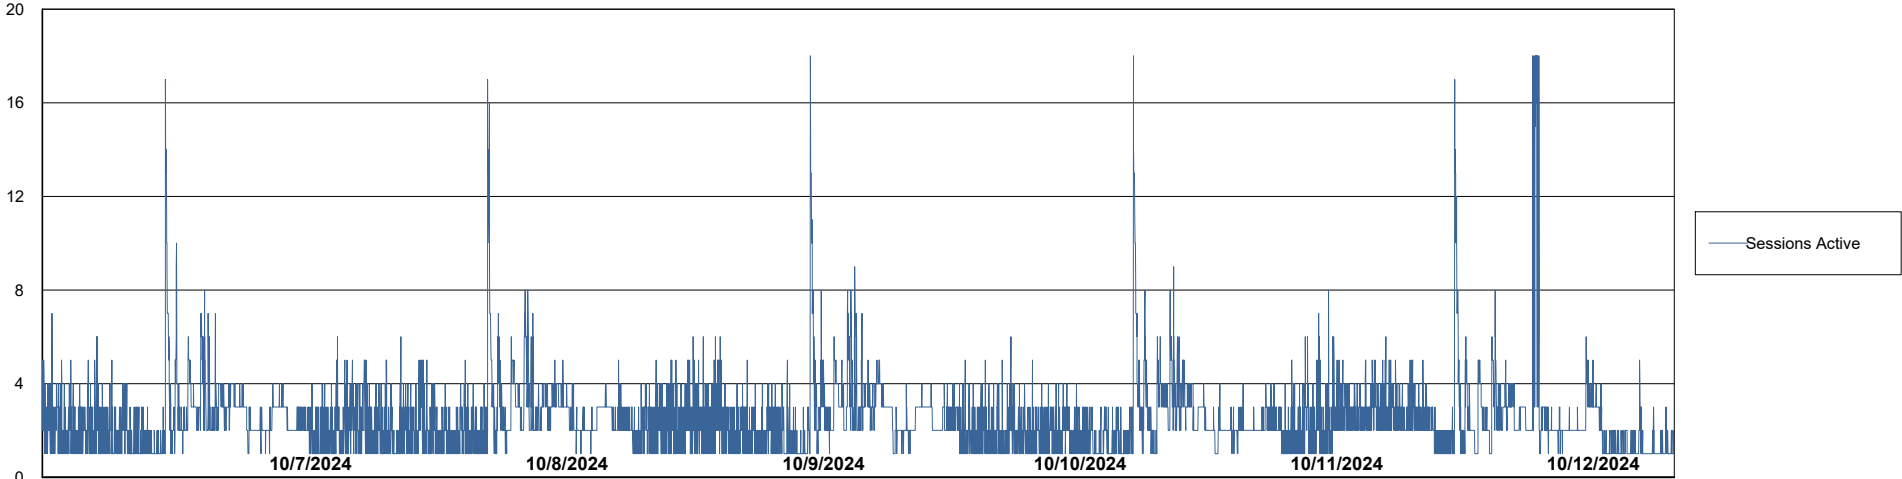

Weekly SLA Customer Report

Customer KLH_Production (24/7)
Database ID 139

Database Performance KLH_PRD_SRSBIDB01_ABS1

Weekly SLA Customer Report

Customer KLH_Production (24/7)
Database ID 139

Database Performance KLH_PRD_SRSDDB01_ABS1