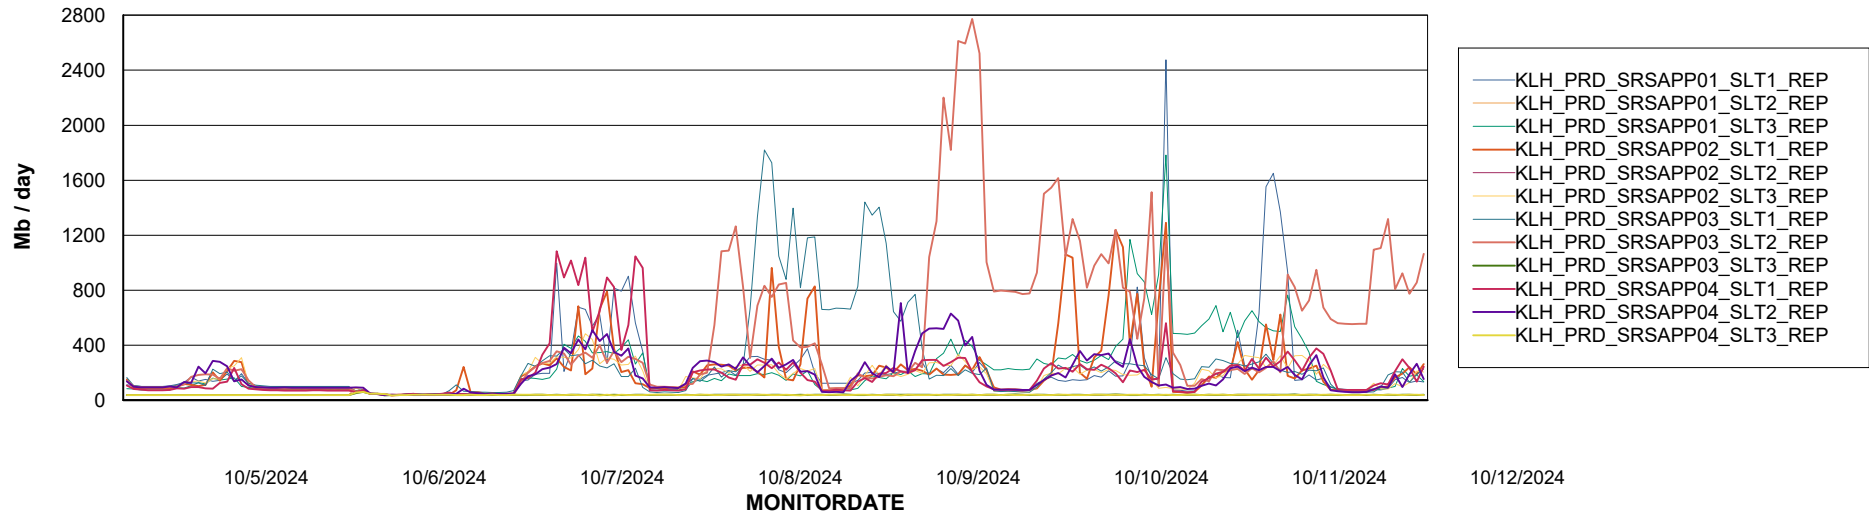

ABSSolute Application ReportServer Services

Avg memory used per ReportServer Service