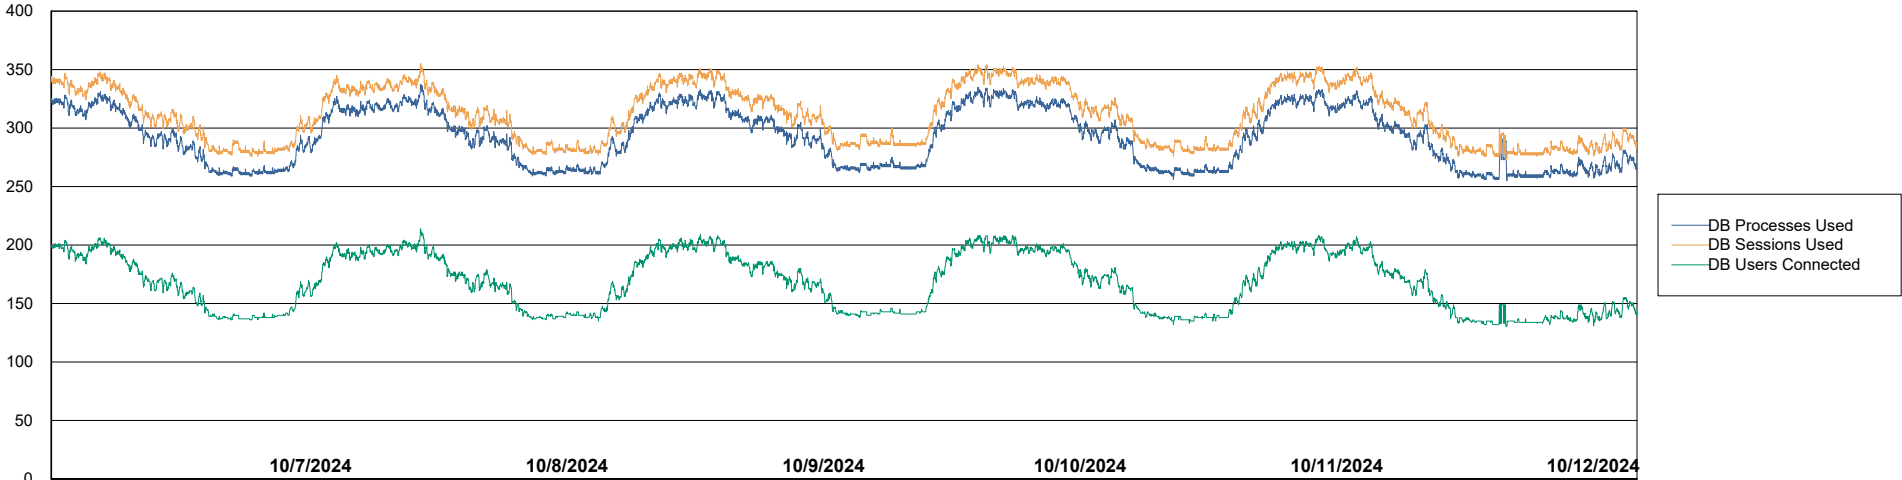

Weekly SLA Customer Report

Customer KLH_Production (24/7)
Database ID 139

Database Performance KLH_PRD_SRSBIDB01_ABS1

Weekly SLA Customer Report

Customer KLH_Production (24/7)
Database ID 139

Database Performance KLH_PRD_SRSDDB01_ABS1