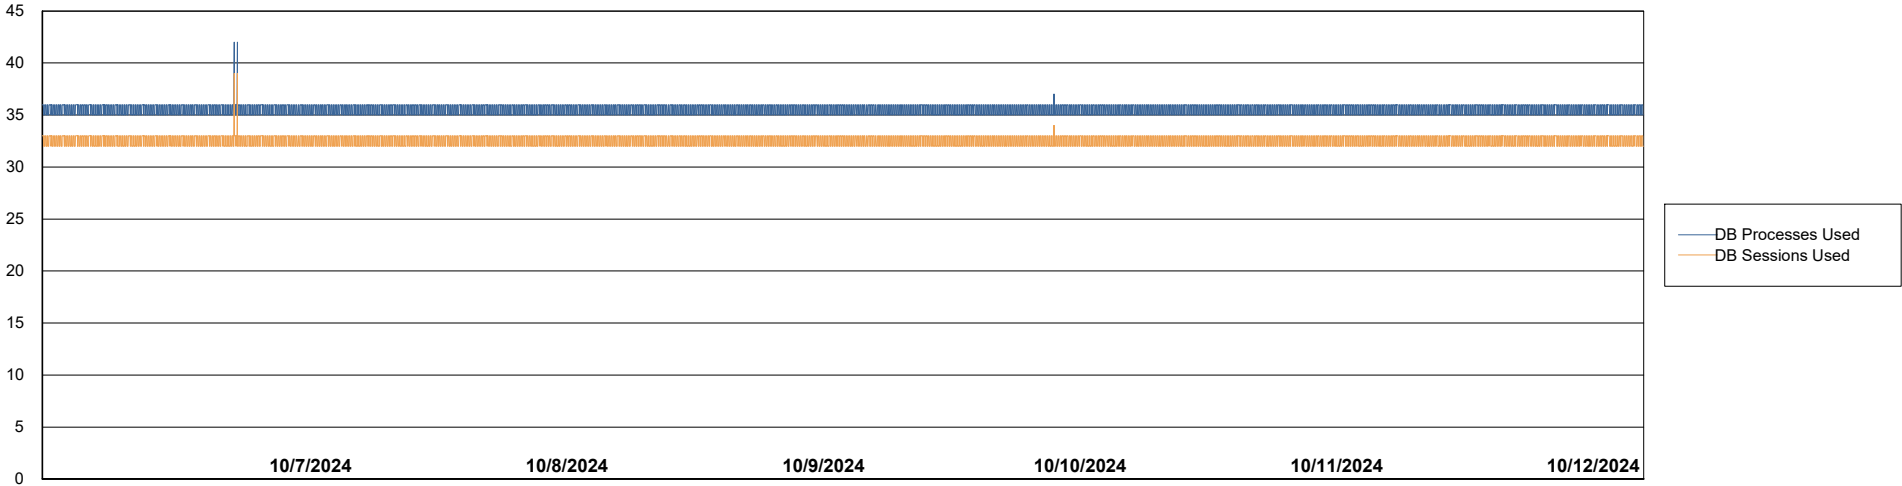

Database Performance KLA_STB_KLAHQORA06_DB_HSBABS1

DB Processes Max 1,000