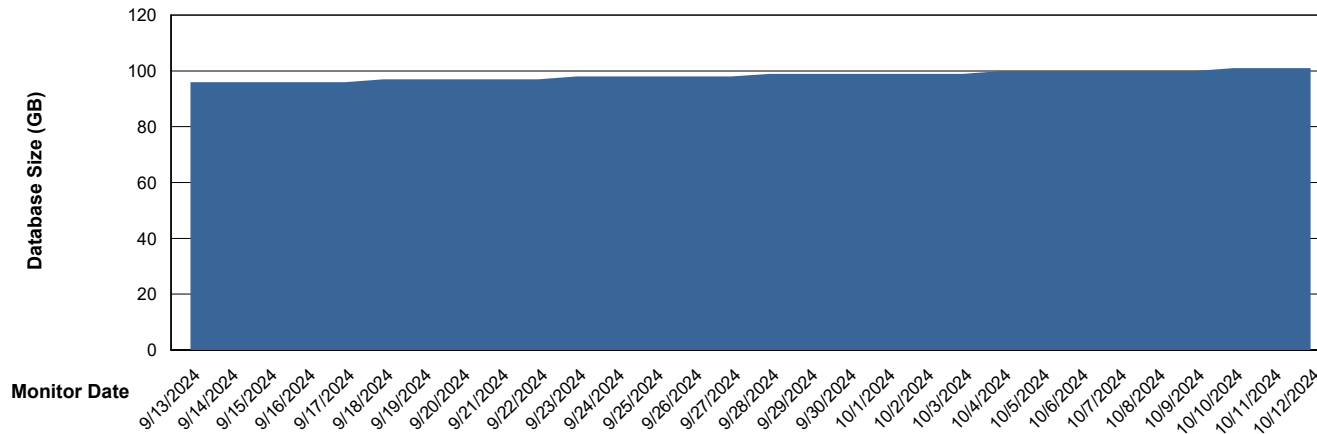

Customer KBR OCI TOR Production
Database ID 200

DATABASE SIZE KBR-BI-TOR_PROD_ABS1

Database growth over last month

DATABASE SIZE KBR-DBS1-TOR_PROD_ABS1

Database growth over last month

Weekly SLA Customer Report