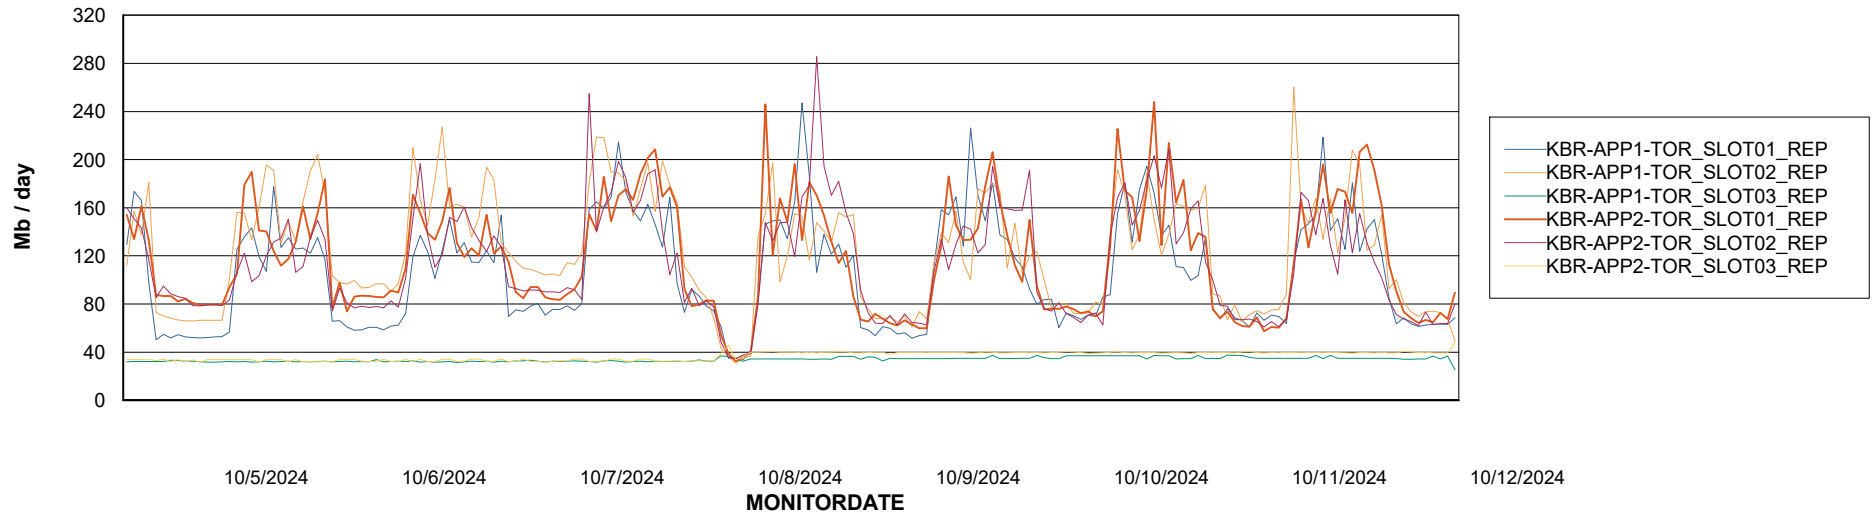

Avg memory used per ABS Server Service

Avg users per day per ABS server

Weekly SLA Customer Report

Customer KBR OCI TOR Production
Database ID 200

ABSSolute Application ReportServer Services

Avg memory used per ReportServer Service