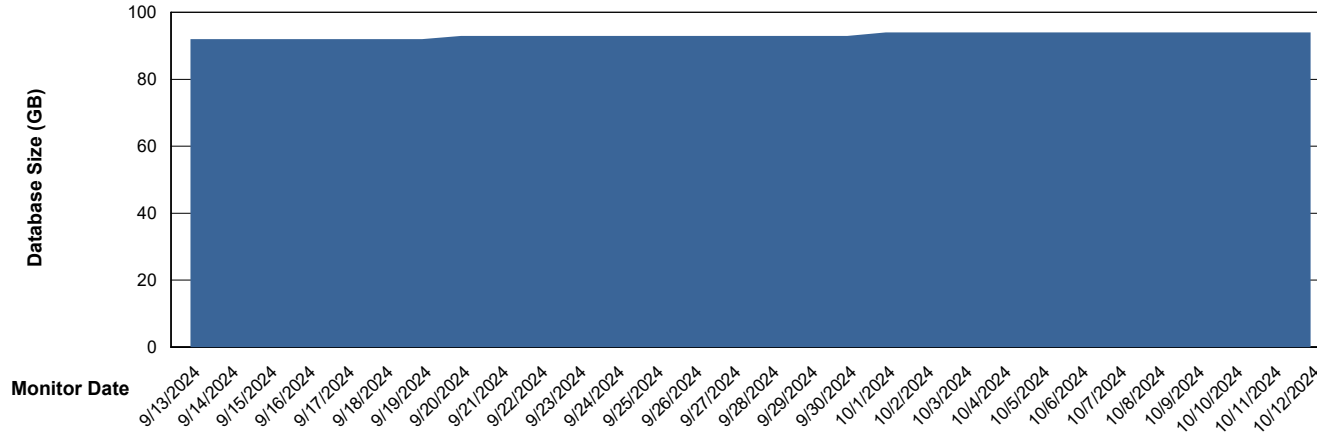

DATABASE SIZE KBR-BI-TOR_PROD_ABS1

Database growth over last month