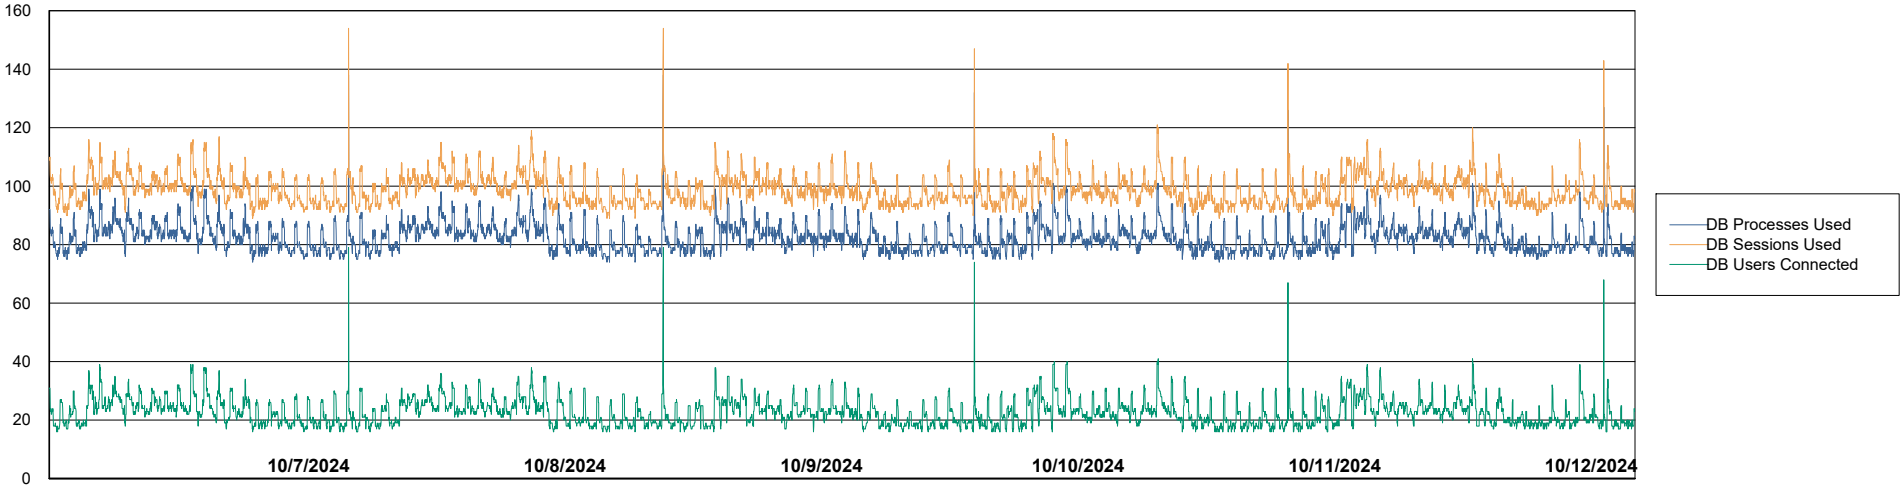

Database Performance KBR-BI-TOR_PROD_ABS1