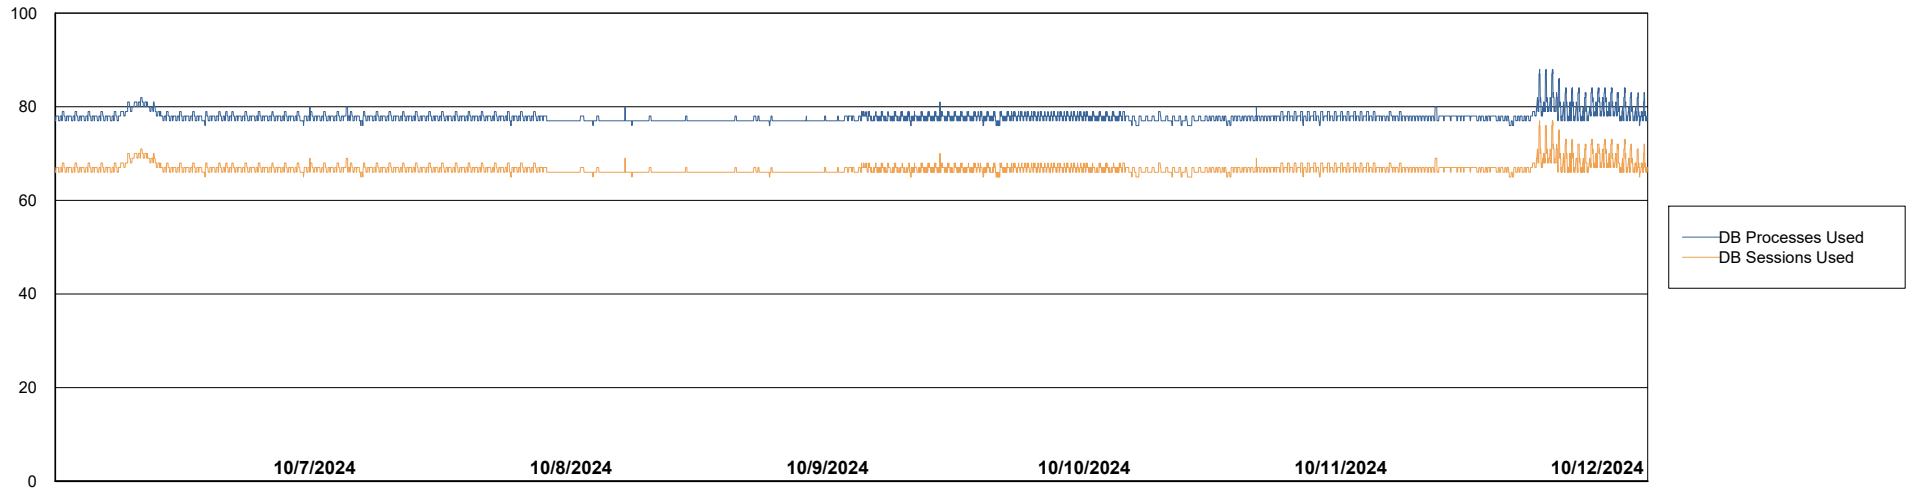

Database Performance KBR-DBS2-TOR_PROD_HSBABS1

DB Processes Max 1,000
DB Processes Max 0
DB Processes Max 4