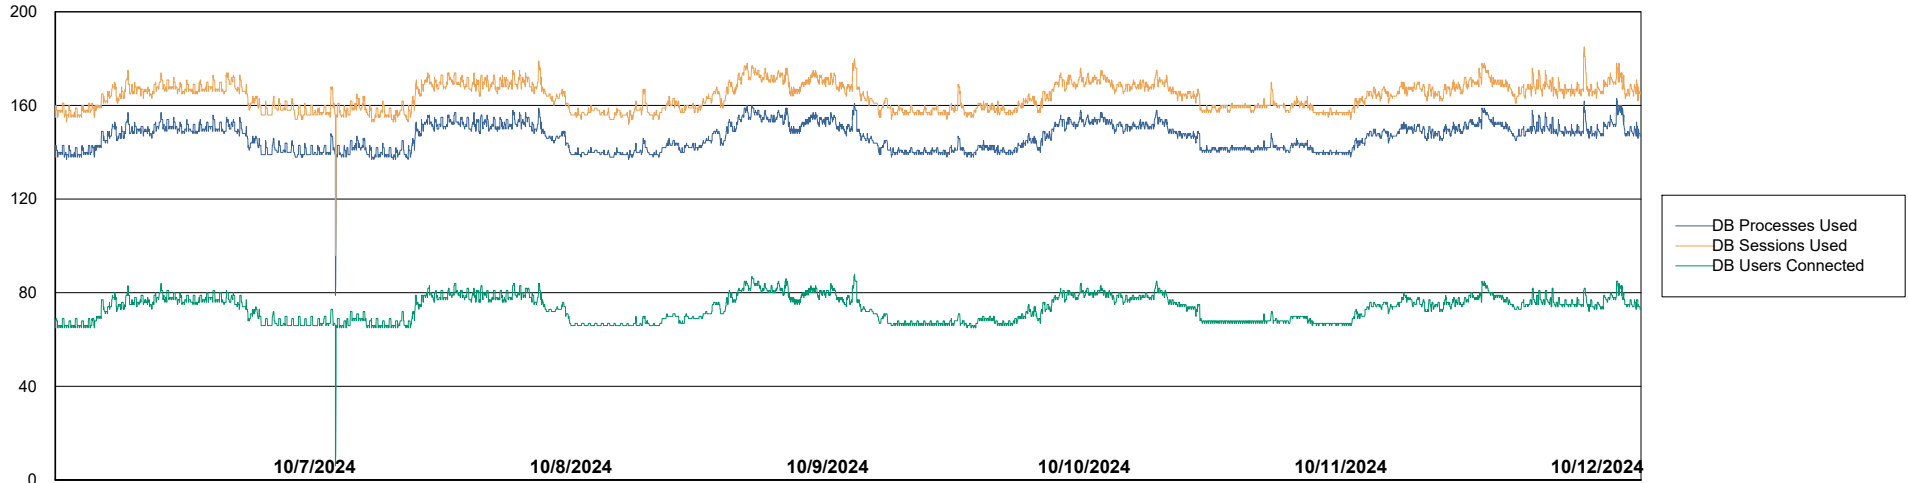

Weekly SLA Customer Report

Customer KBR OCI TOR Production
Database ID 200

Database Performance KBR-BI-TOR_PROD_ABS1

Weekly SLA Customer Report

Customer KBR OCI TOR Production
Database ID 200

Database Performance KBR-DBS1-TOR_PROD_ABS1