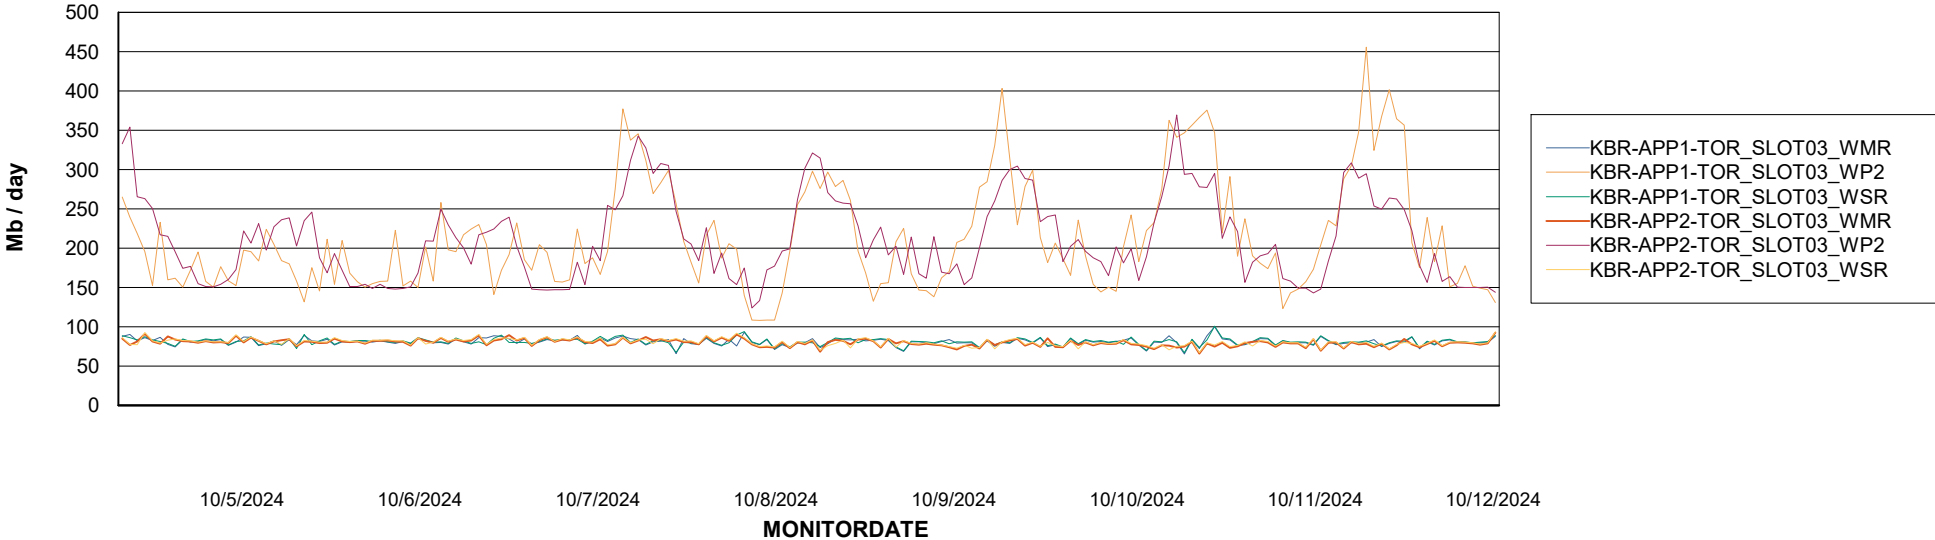

ABSSolute Web Component Services

Avg memory used per ABS Web component