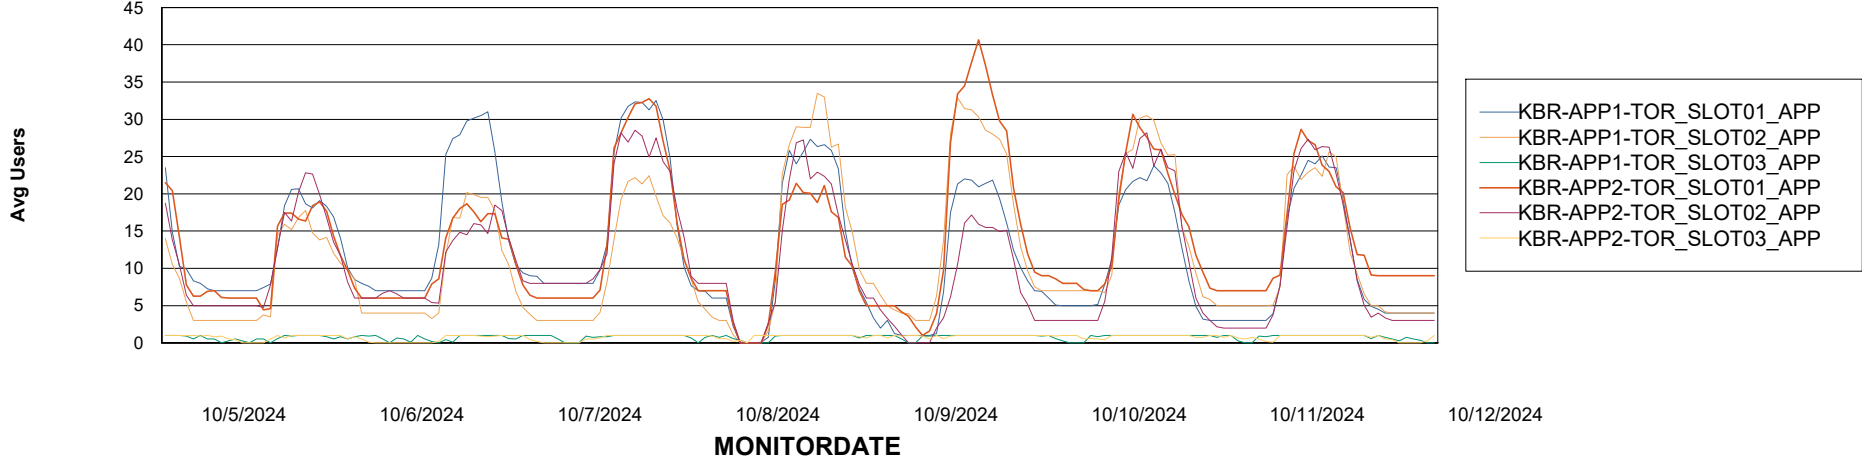

Avg users per day per ABS server