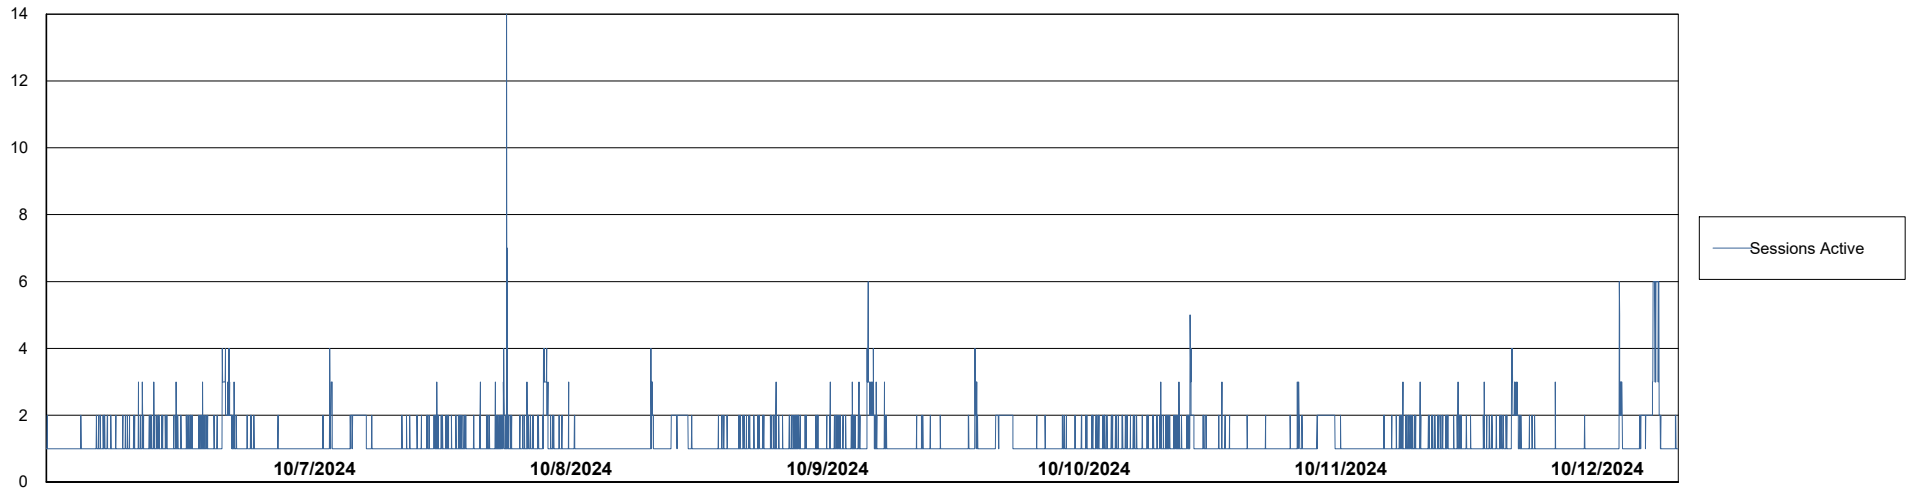

Weekly SLA Customer Report

Customer KBR OCI TOR Production
Database ID 200

Database Performance KBR-BI-TOR_PROD_ABS1

Weekly SLA Customer Report

Customer KBR OCI TOR Production
Database ID 200

Database Performance KBR-DBS1-TOR_PROD_ABS1