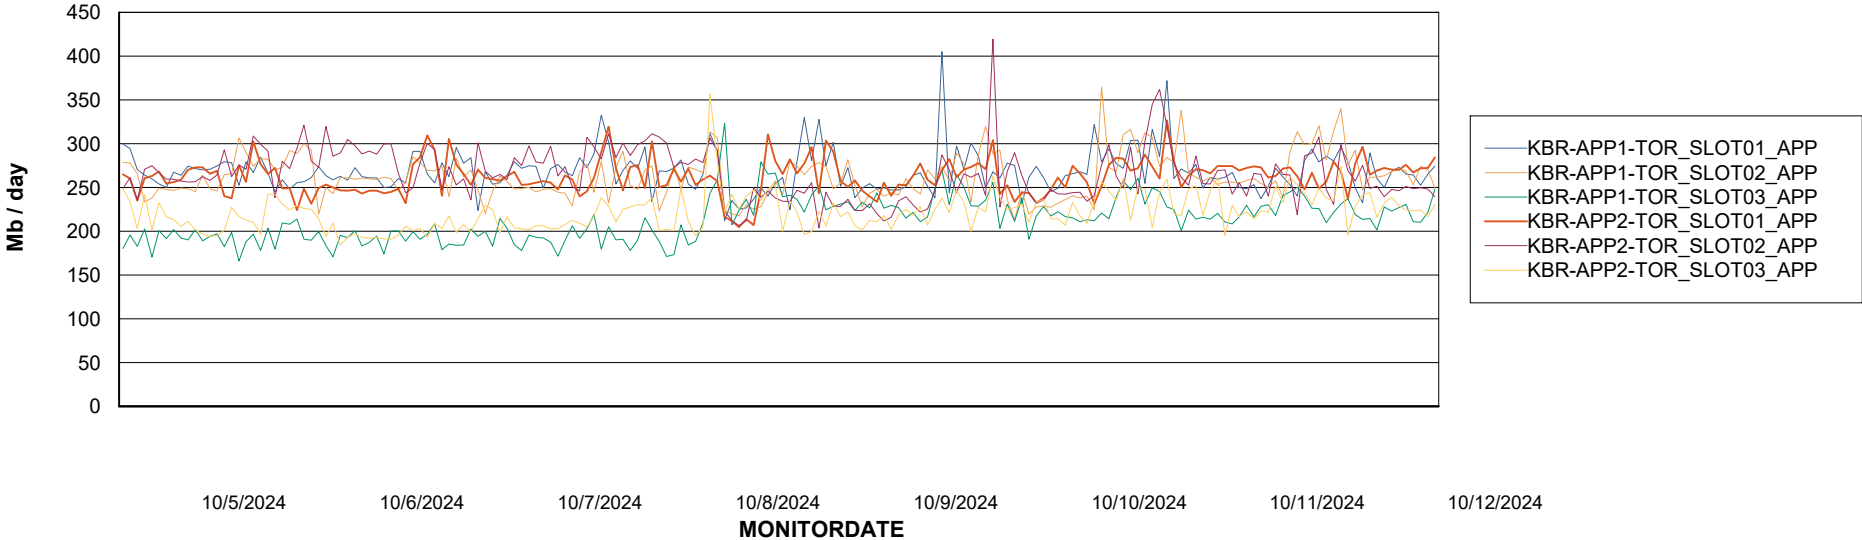

ABSSolute Application Server Services

Avg memory used per ABS Server Service