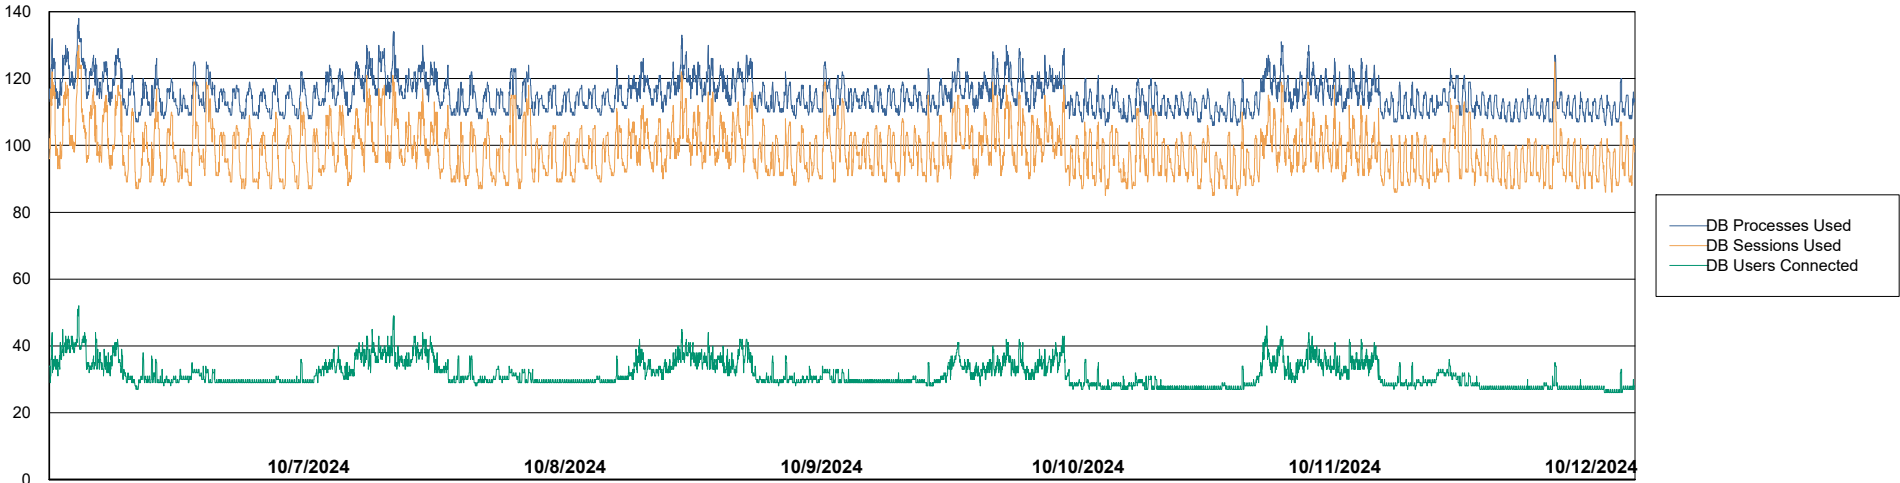

Weekly SLA Customer Report

Customer EUT_Production
Database ID 114

Database Performance EUT_EUP_PRD_URVINA22T_DB_ABS1

Weekly SLA Customer Report

Customer EUT_Production
Database ID 114

Database Performance EUT_URM_PRD_URVINA26_DB_ABS1