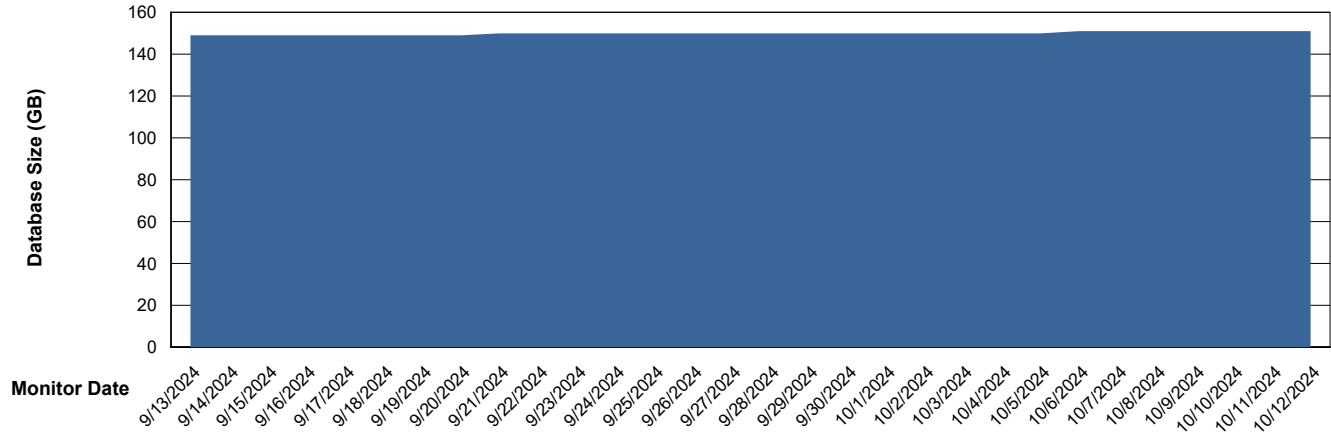

Weekly SLA Customer Report

Customer EUT_Production
Database ID 114

Database Performance EUT_EUP_PRD_URVINA22T_DB_ABS1

Weekly SLA Customer Report

Customer EUT_Production
Database ID 114

Database Performance EUT_URM_PRD_URVINA26_DB_ABS1

Weekly SLA Customer Report

Customer EUT_Production
Database ID 114

DATABASE SIZE EUT_EUP_PRD_URVINA22T_DB_ABS1

Database growth over last month

DATABASE SIZE EUT_URM_PRD_URVINA26_DB_ABS1

Database growth over last month